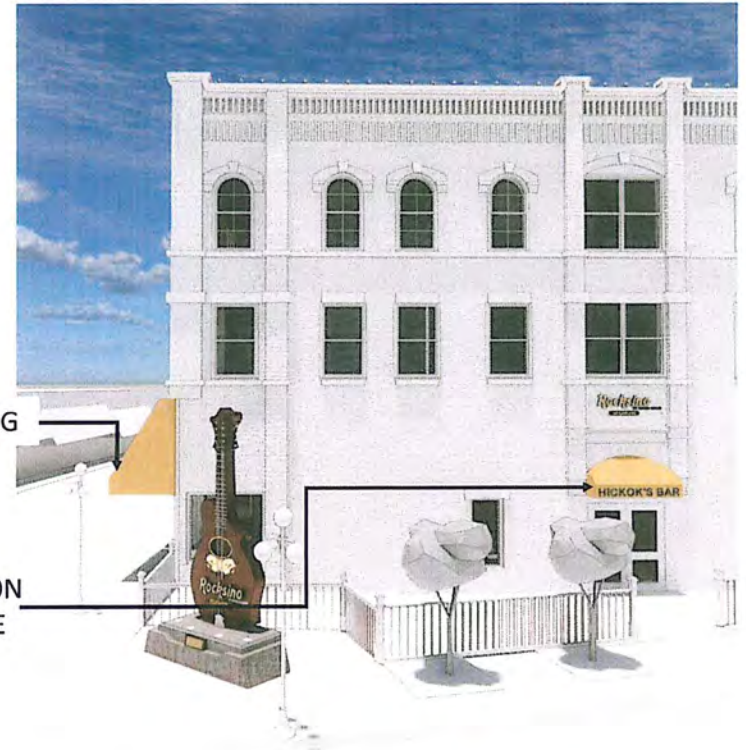

NEW SIGNAGE

BRANDING AND BUILDING IMPROVEMENTS

Reverse non-illuminated channel letters

Rocksino
BY HARD ROCK

.063 aluminum faces
.040 aluminum returns
Flush, stud mounted

DEADWOOD

Routed aluminum
stud mounted

SIGNAGE SQUARE FOOTAGE

NEW SIGNAGE

VIEW 2

Reverse non-illuminated channel letters

Rocksino
BY HARD ROCK

.063 aluminum faces
.040 aluminum returns
Flush, stud mounted

DEADWOOD

Routed aluminum
stud mounted

CITY PLANNING & ZONING COMMISSION
SIGNAGE DESIGN

02-09-2022

SIGNAGE

- CANOPY 1 – 486 SF
- CANOPY 2 – 29 SF
- CANOPY 3 – 68 SF
- CANOPY 4 – 44 SF
- CANOPY 5 – 63 SF
- CANOPY 6 – 63 SF

SIGNAGE SQUARE FOOTAGE

VINTAGE EDISON PARAPET LIGHTS

SIGNAGE

BRANDING AND BUILDING IMPROVEMENTS

BRANDING ON
12" VALANCE

BRANDING ON 12" VALANCE

SIGNAGE

CANOPY 1 – 486 SF

CANOPY 2 – 29 SF