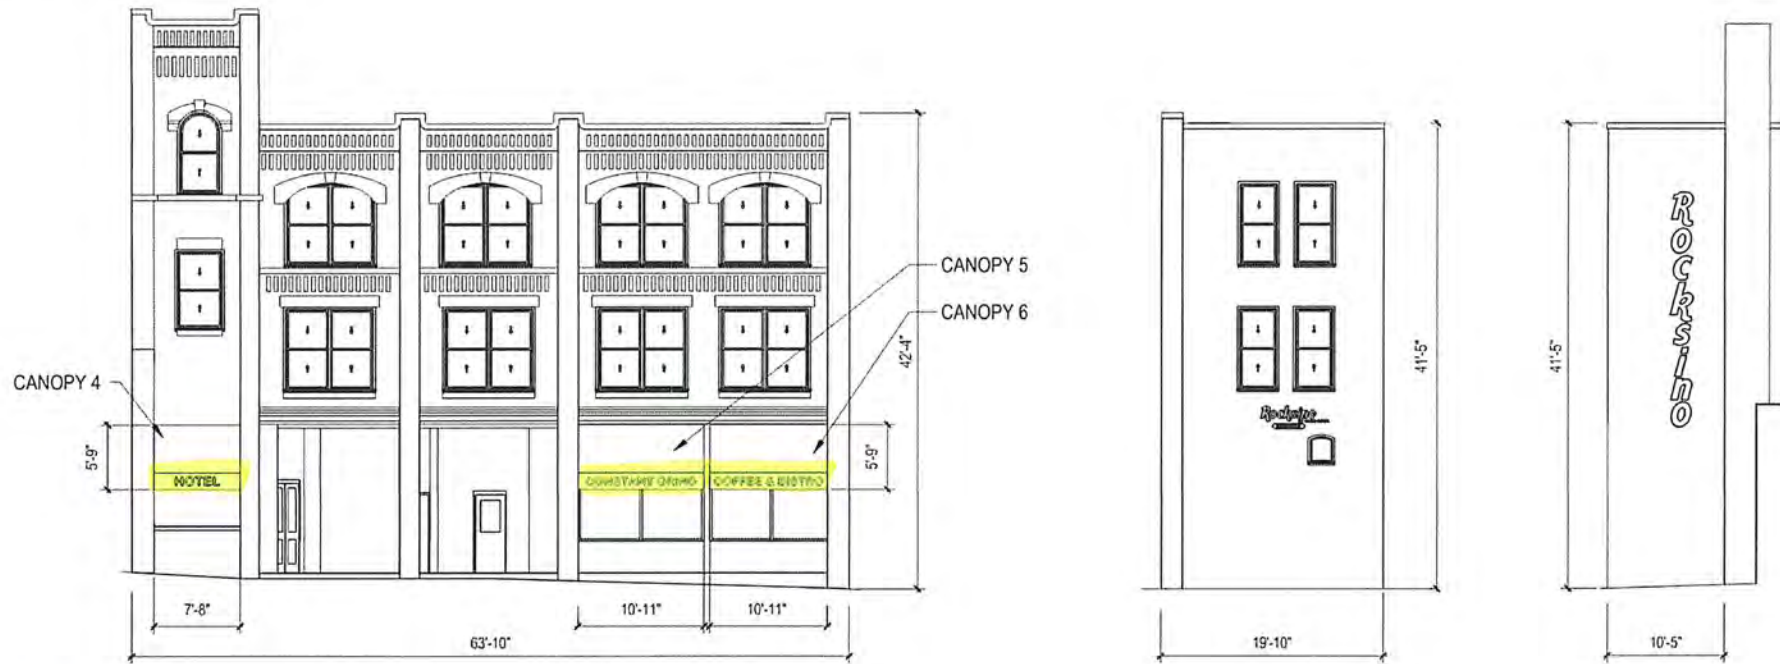

SIGNAGE

- CANOPY 1 – 486 SF
- CANOPY 2 – 29 SF
- CANOPY 3 – 68 SF
- CANOPY 4 – 44 SF
- CANOPY 5 – 63 SF
- CANOPY 6 – 63 SF

SIGNAGE SQUARE FOOTAGE