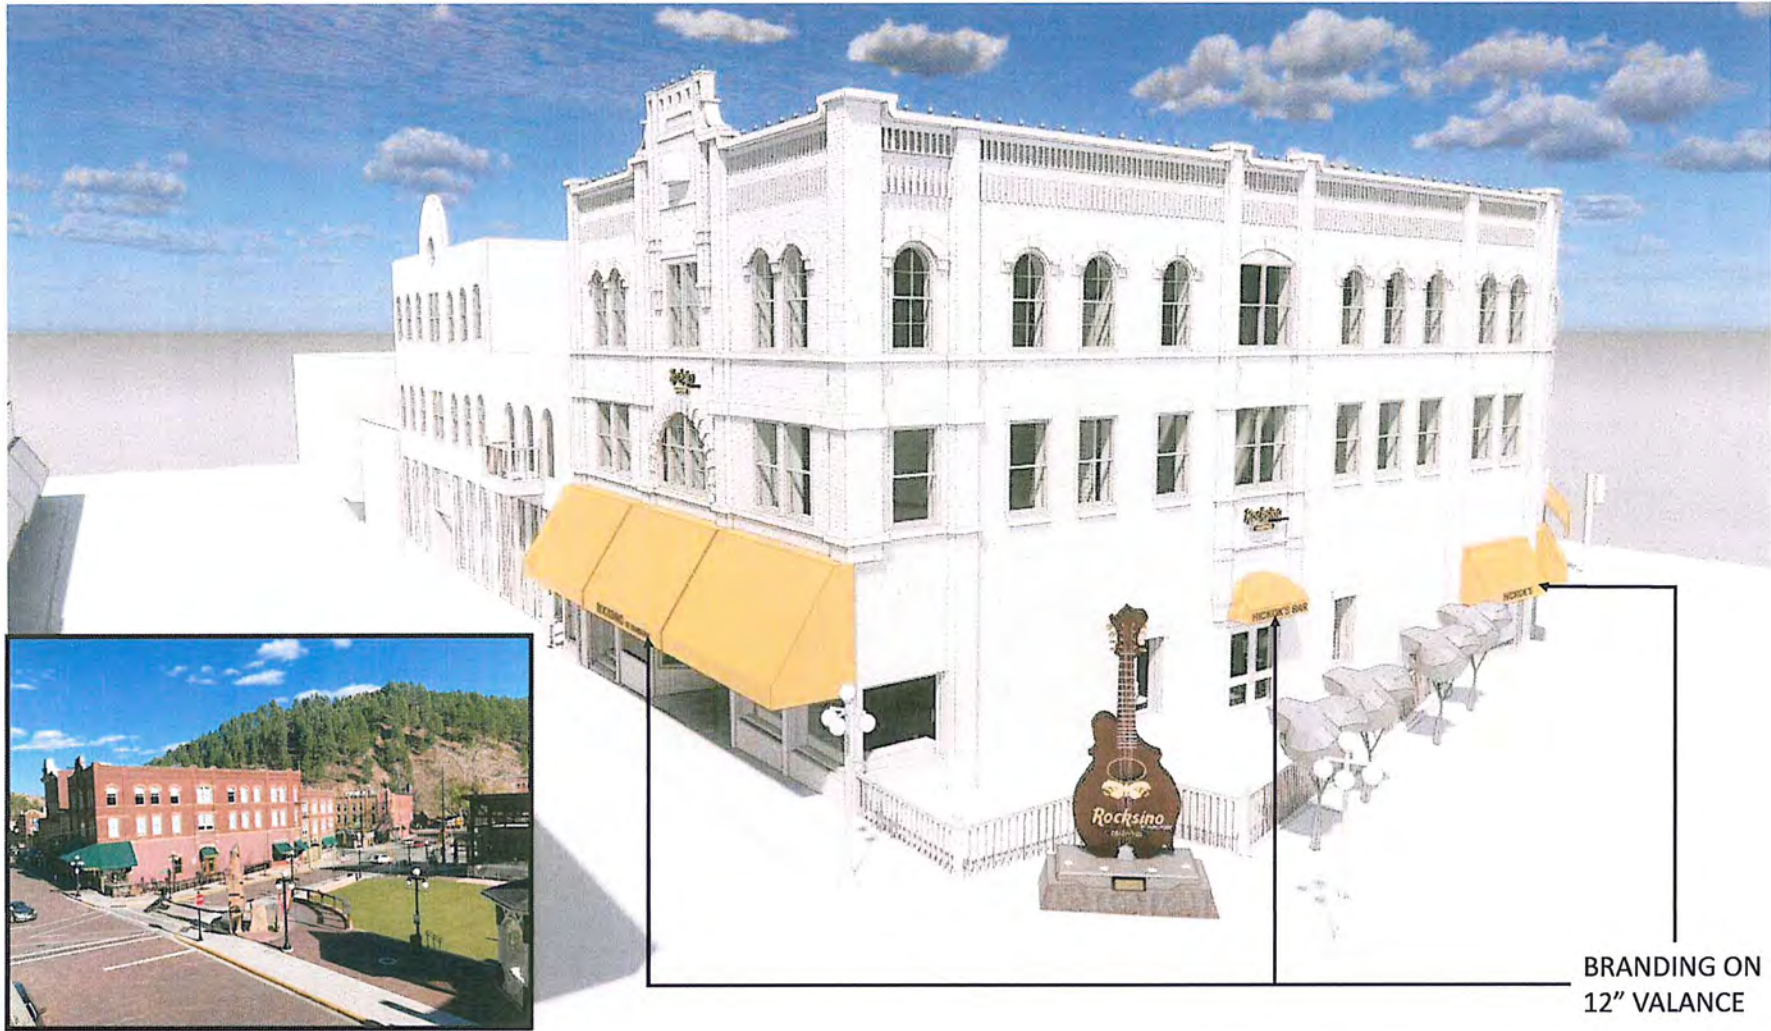

NEW SIGNAGE

BRANDING AND BUILDING IMPROVEMENTS

Reverse non-illuminated channel letters

Rocksino
BY HARD ROCK

.063 aluminum faces
.040 aluminum returns
Flush, stud mounted

DEADWOOD

Routed aluminum
stud mounted

VINTAGE EDISON PARAPET LIGHTS

SIGNAGE

BRANDING AND BUILDING IMPROVEMENTS

BRANDING ON
12" VALANCE

BRANDING ON 12" VALANCE

SIGNAGE

CANOPY 1 – 486 SF

CANOPY 2 – 29 SF