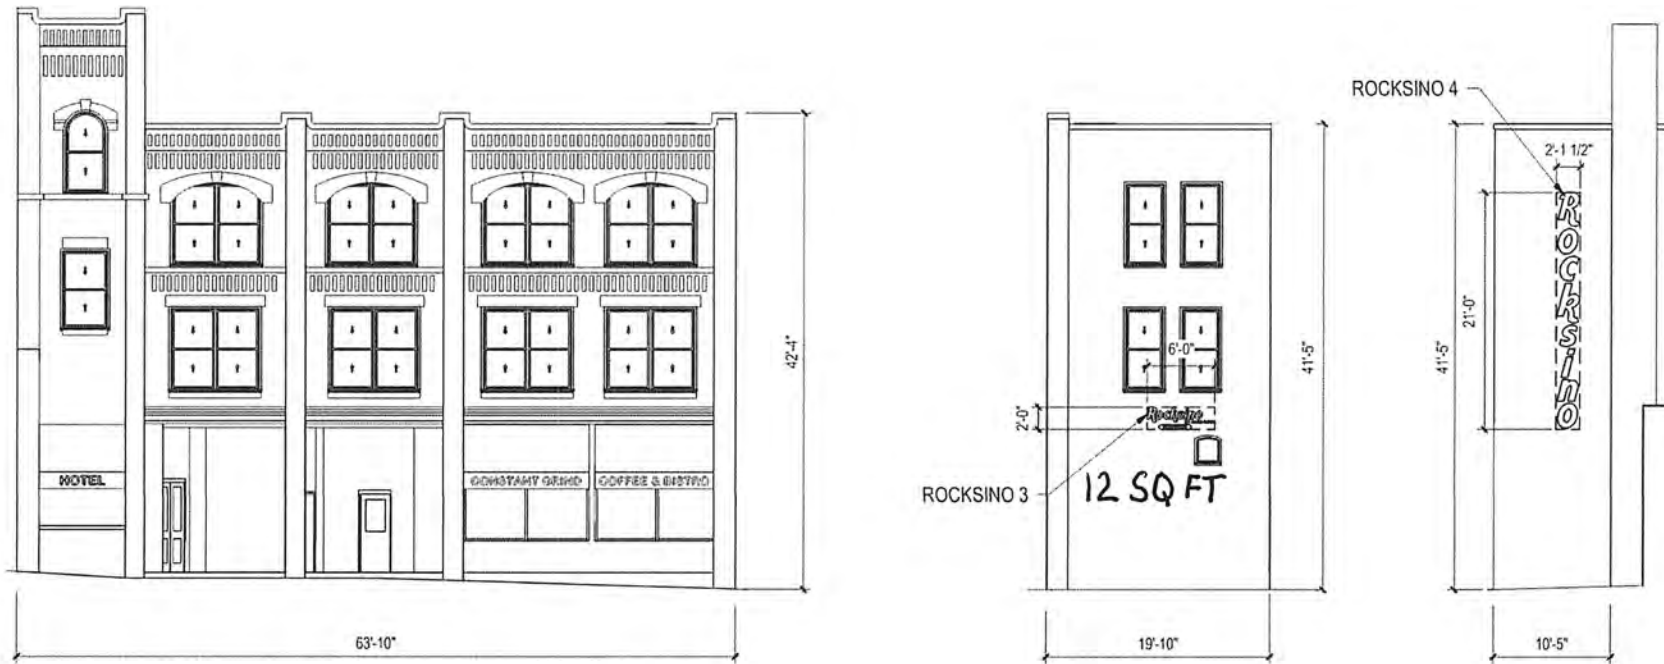

OUTLAW SQUARE
DESIGN PRESENTATION

CITY PLANNING & ZONING COMMISSION
SIGNAGE DESIGN

02-09-2022

SIGNAGE

ROCKSINO 1 – 12 SF

ROCKSINO 2 – 12 SF

ROCKSINO 3 – 12 SF

ROCKSINO 4 – 44 SF