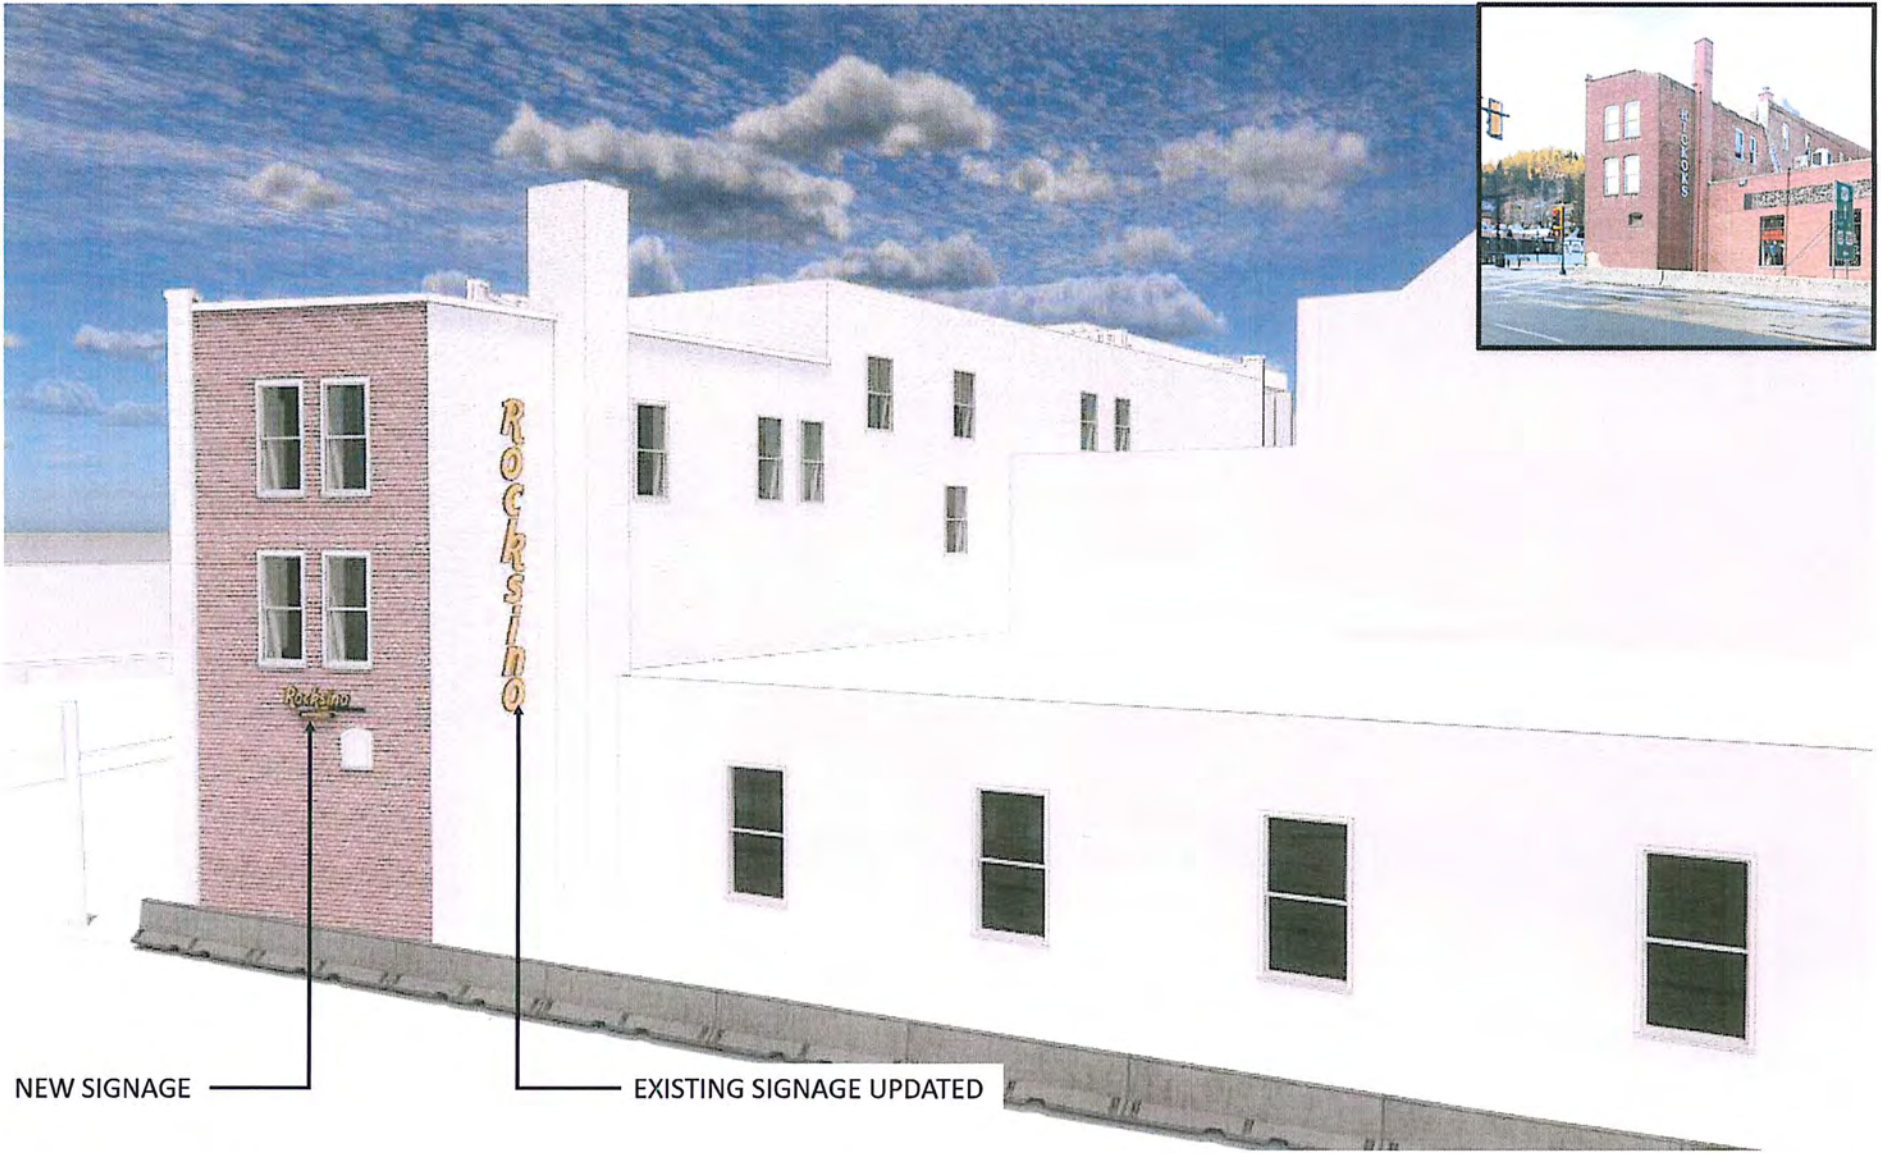

NEW SIGNAGE

EXISTING SIGNAGE UPDATED