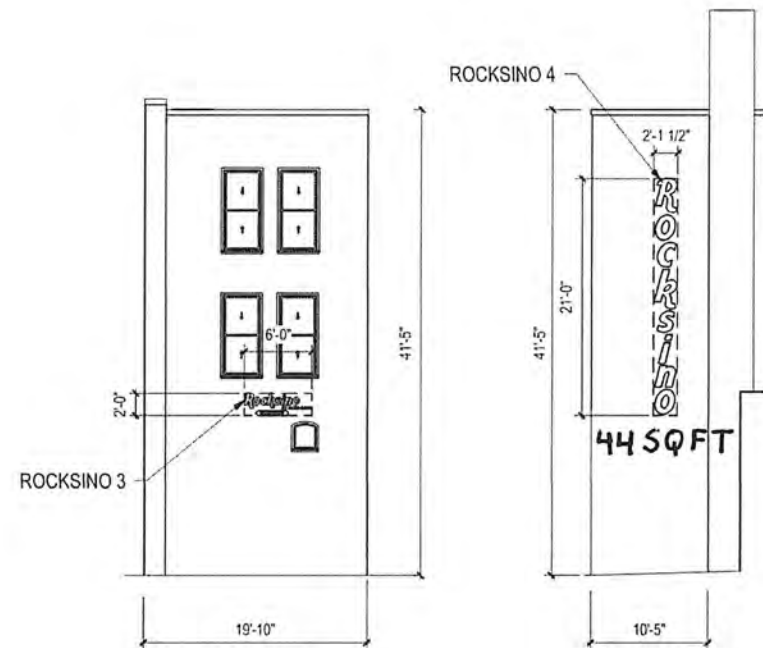

CITY PLANNING & ZONING COMMISSION
SIGNAGE DESIGN

02-09-2022

SIGNAGE

ROCKSINO 1 – 12 SF

ROCKSINO 2 – 12 SF

ROCKSINO 3 – 12 SF

ROCKSINO 4 – 44 SF

NEW SIGNAGE