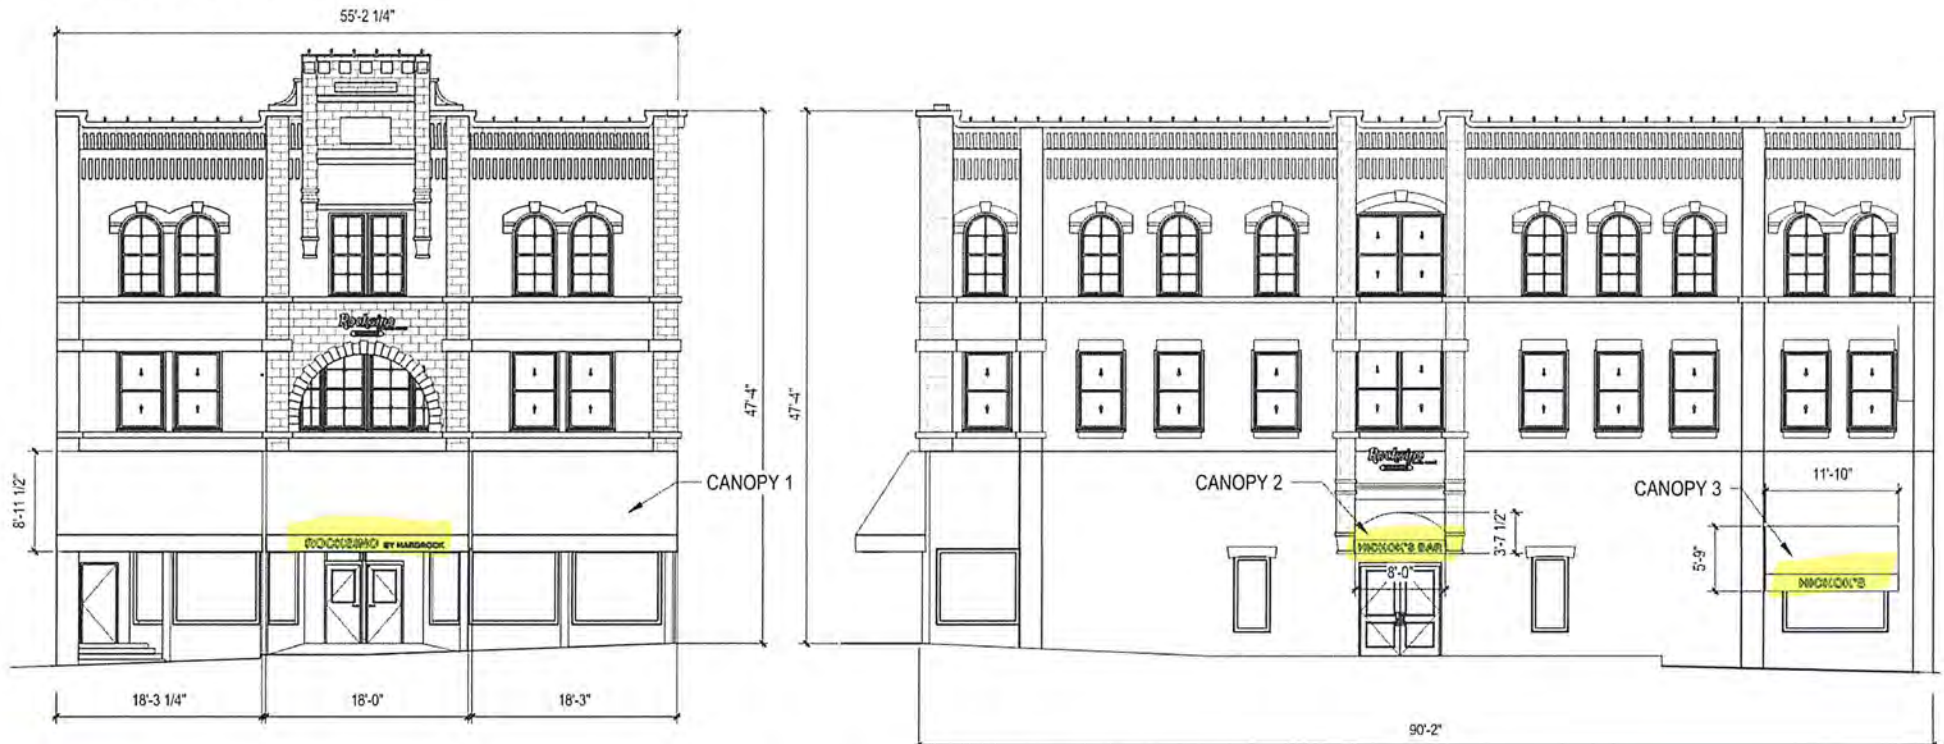

SIGNAGE

CANOPY 1 – 486 SF

CANOPY 2 – 29 SF

CANOPY 3 – 68 SF

CANOPY 4 – 44 SF

CANOPY 5 – 63 SF

CANOPY 6 – 63 SF

SIGNAGE SQUARE FOOTAGE