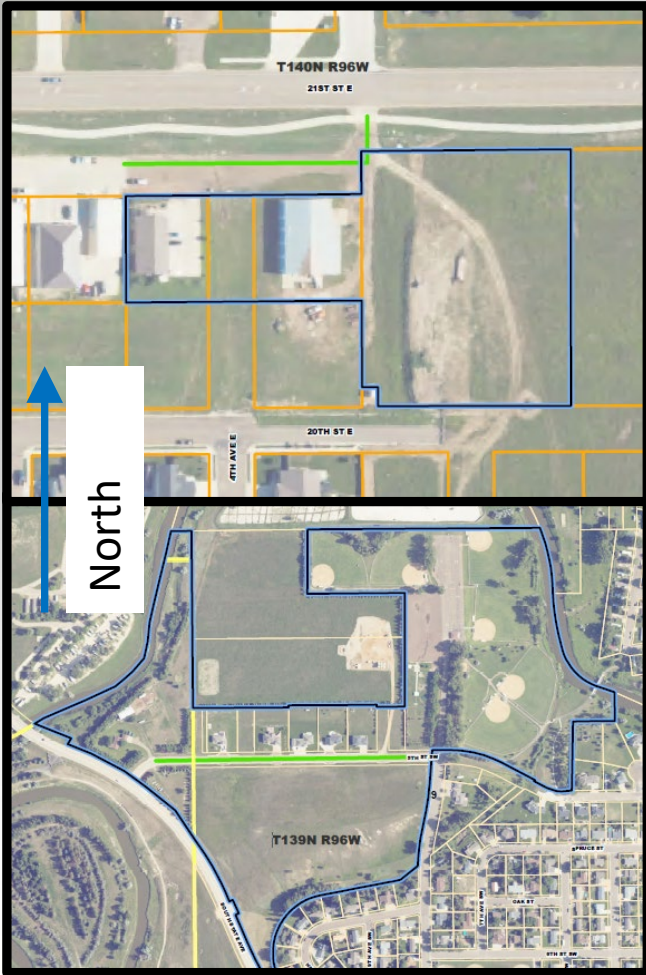

Vicinity Map – 2025 Road Maintenance