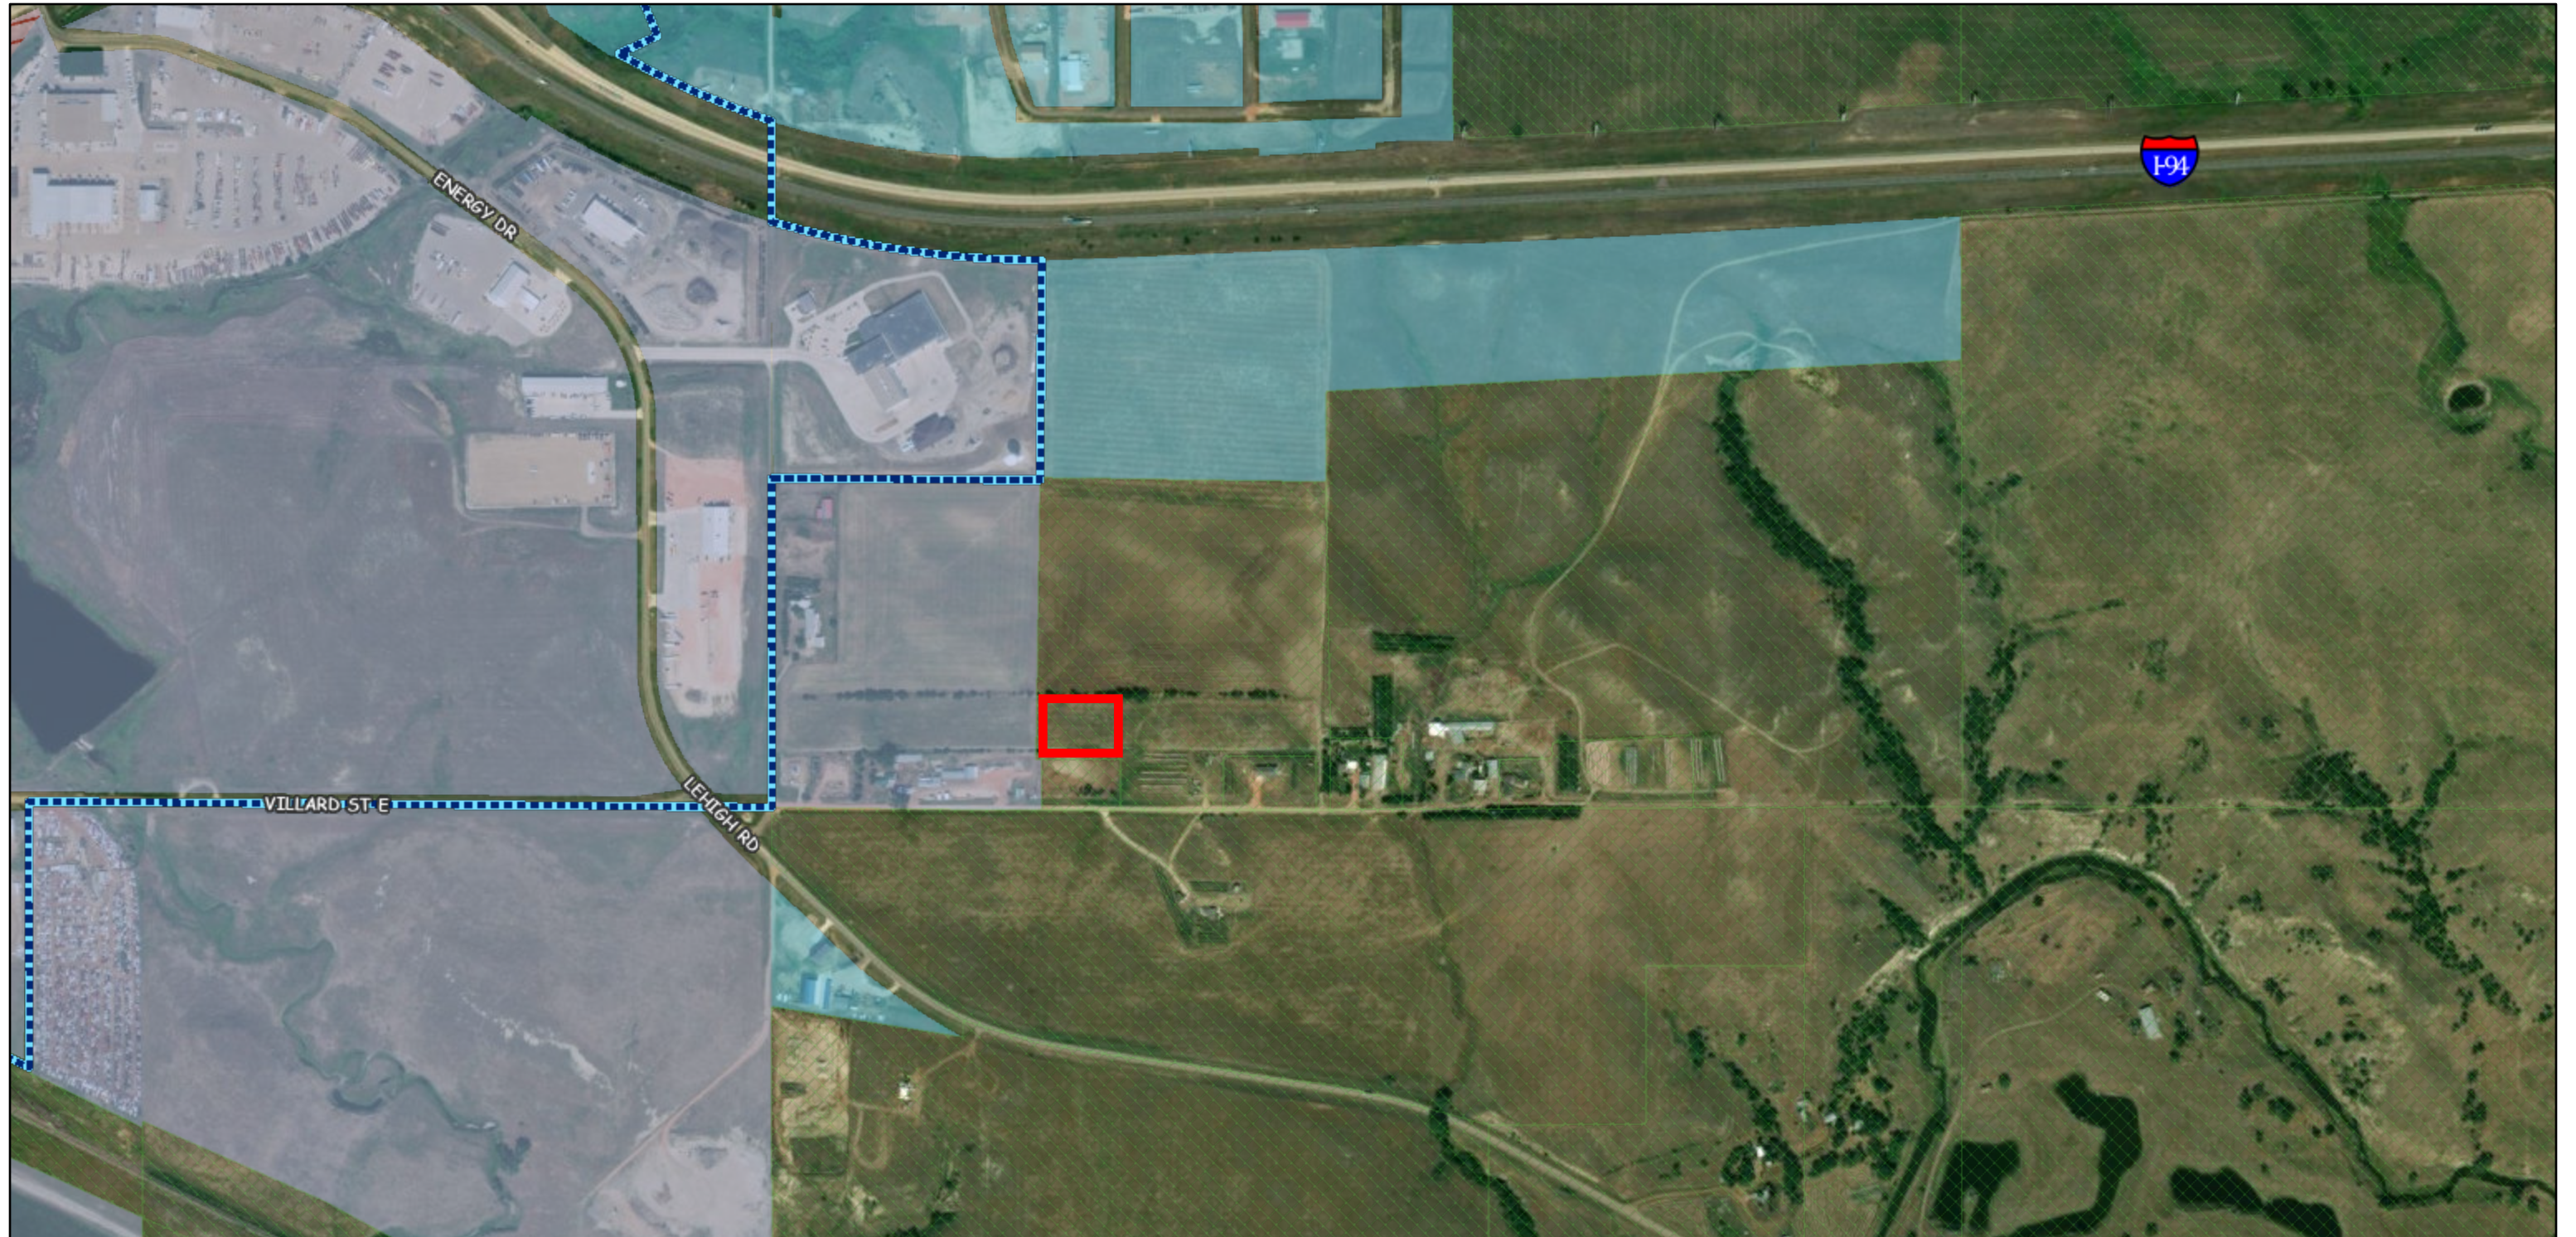

# Dickinson Zoning Information Map

3/26/2024

- |                            |                         |                            |
|----------------------------|-------------------------|----------------------------|
| Municipal Boundary         | General Industrial - GI | Limited Industrial - LI    |
| Extra Territorial Boundary | Limited Industrial - LI | Agricultural - AG          |
| Dickinson Zoning           | ETZ Zoning              | World Imagery              |
| General Commercial - GC    | General Industrial - GI | Low Resolution 15m Imagery |

- High Resolution 60cm Imagery
- High Resolution 30cm Imagery
- Citations
- 2.4m Resolution Metadata

Pictometry International, Eagleview, City of Dickinson, Dickinson Engineering Department, Maxar