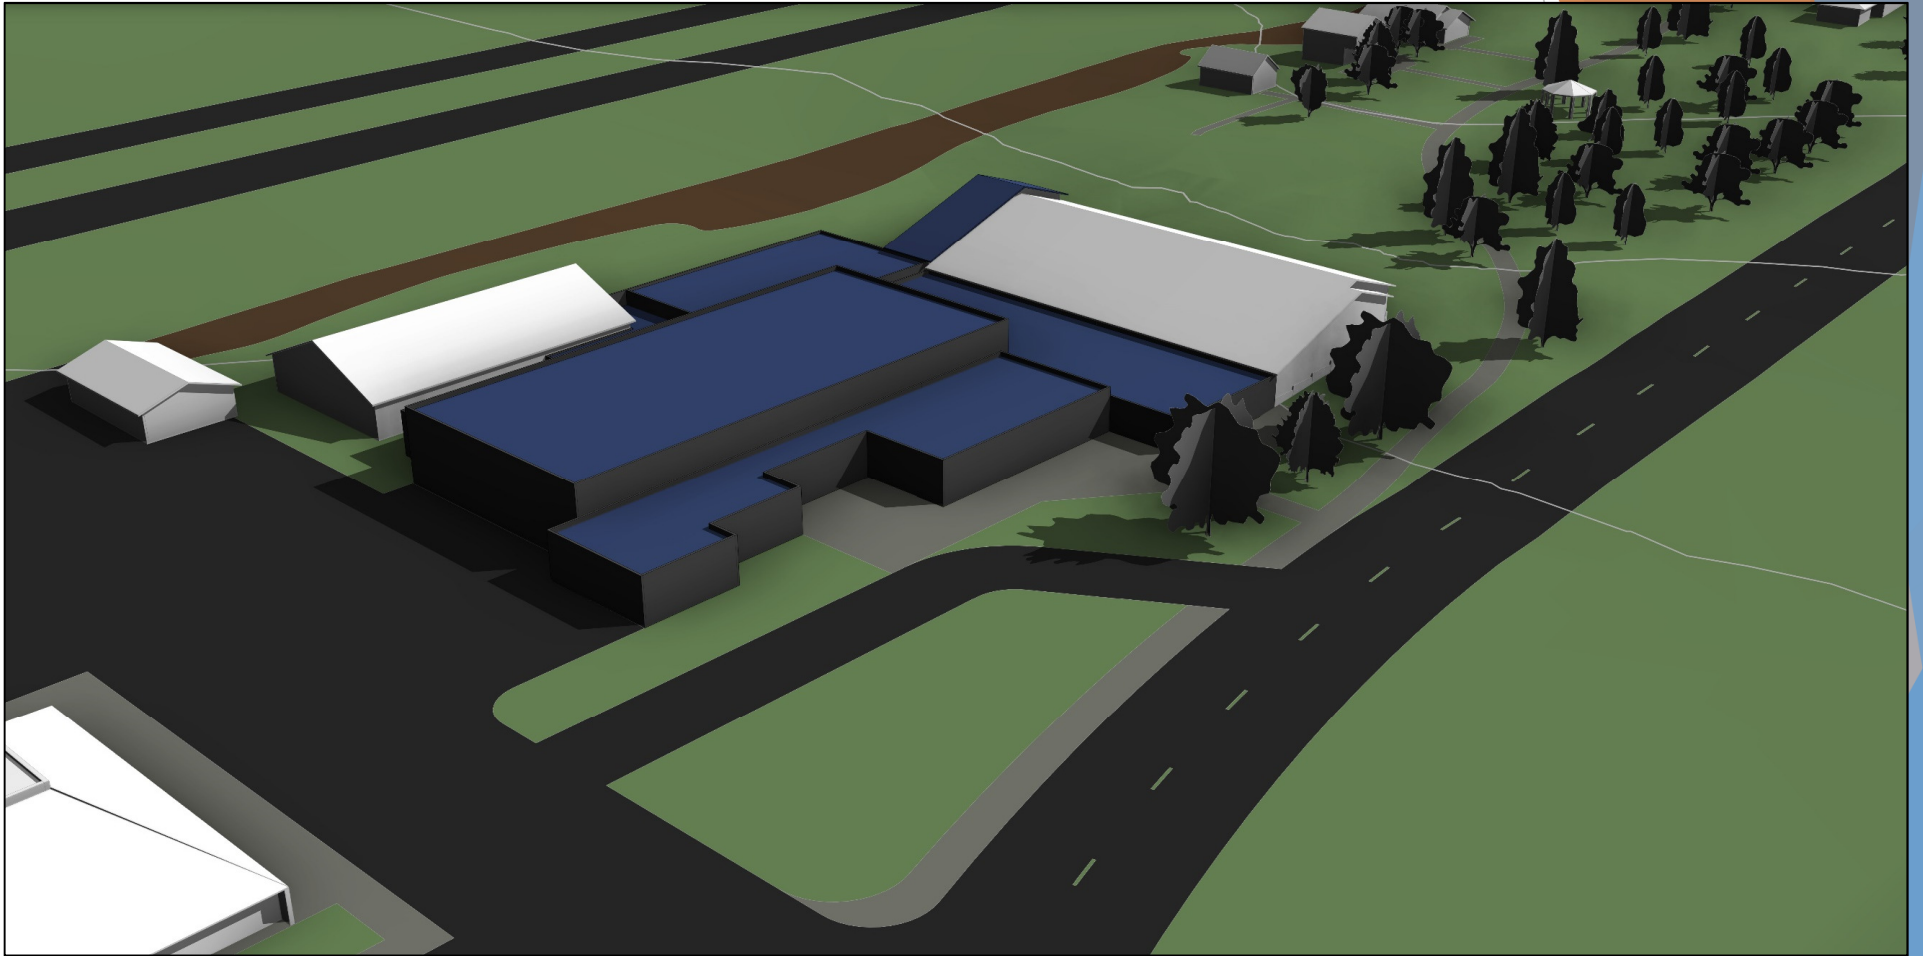

CITY OF DICKINSON DICKINSON MUSEUM CENTER

August 15th, 2023

GT ARCHITECTURE

PRAIRIE OUTPOST PARK | JOACHIM MUSEUM | PIONEER MACHINERY BUILDING
BADLANDS DINOSAUR MUSEUM

Existing Condition

Option #1 - Demolition

Option #1 – New Overview

Option #1 – New Floor Plan

Option #2 - Demolition

Option #2 – New Overview

Option #2 – New Floor Plan

THANK YOU

GT ARCHITECTURE

Dickinson Museum Center