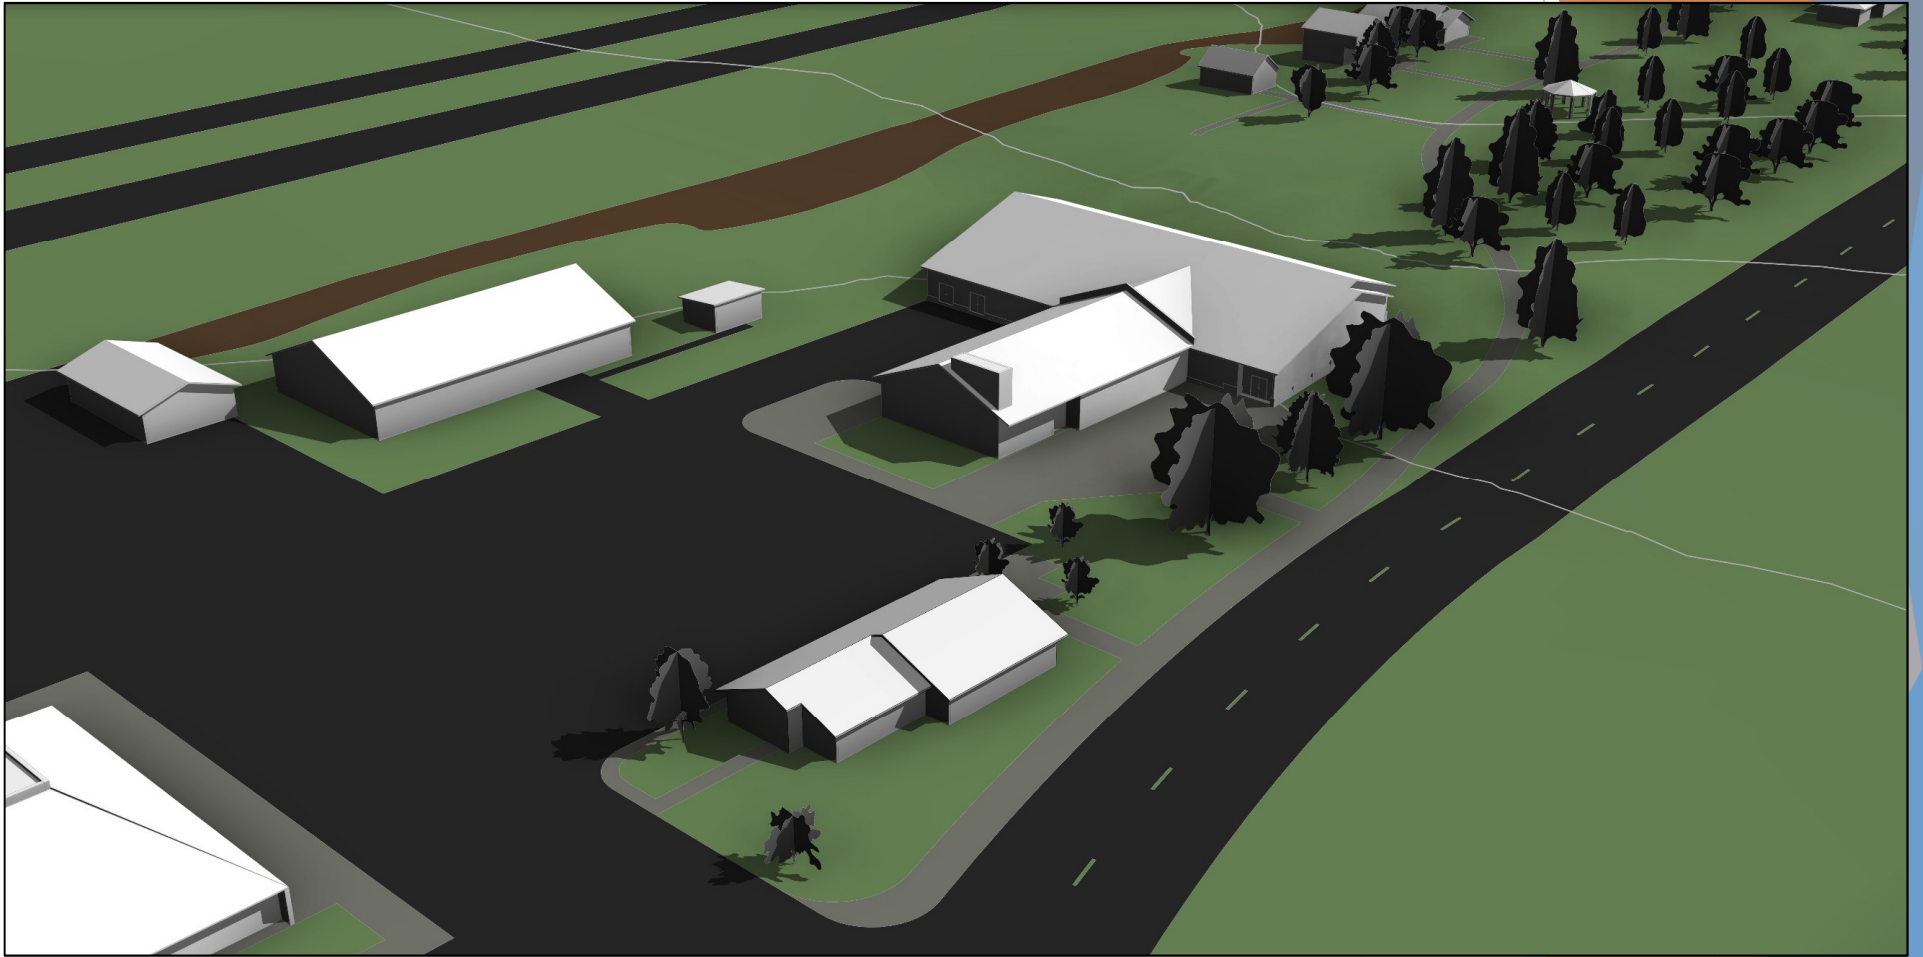

CITY OF DICKINSON DICKINSON MUSEUM CENTER

August 15th, 2023

GT ARCHITECTURE

PRAIRIE OUTPOST PARK | JOACHIM MUSEUM | PIONEER MACHINERY BUILDING
BADLANDS DINOSAUR MUSEUM

Existing Condition

Option #1 - Demolition

Option #1 – New Overview

Option #1 – New Floor Plan

Option #2 - Demolition

Option #2 – New Overview

Option #2 – New Floor Plan

THANK YOU

GT ARCHITECTURE

Dickinson Museum Center