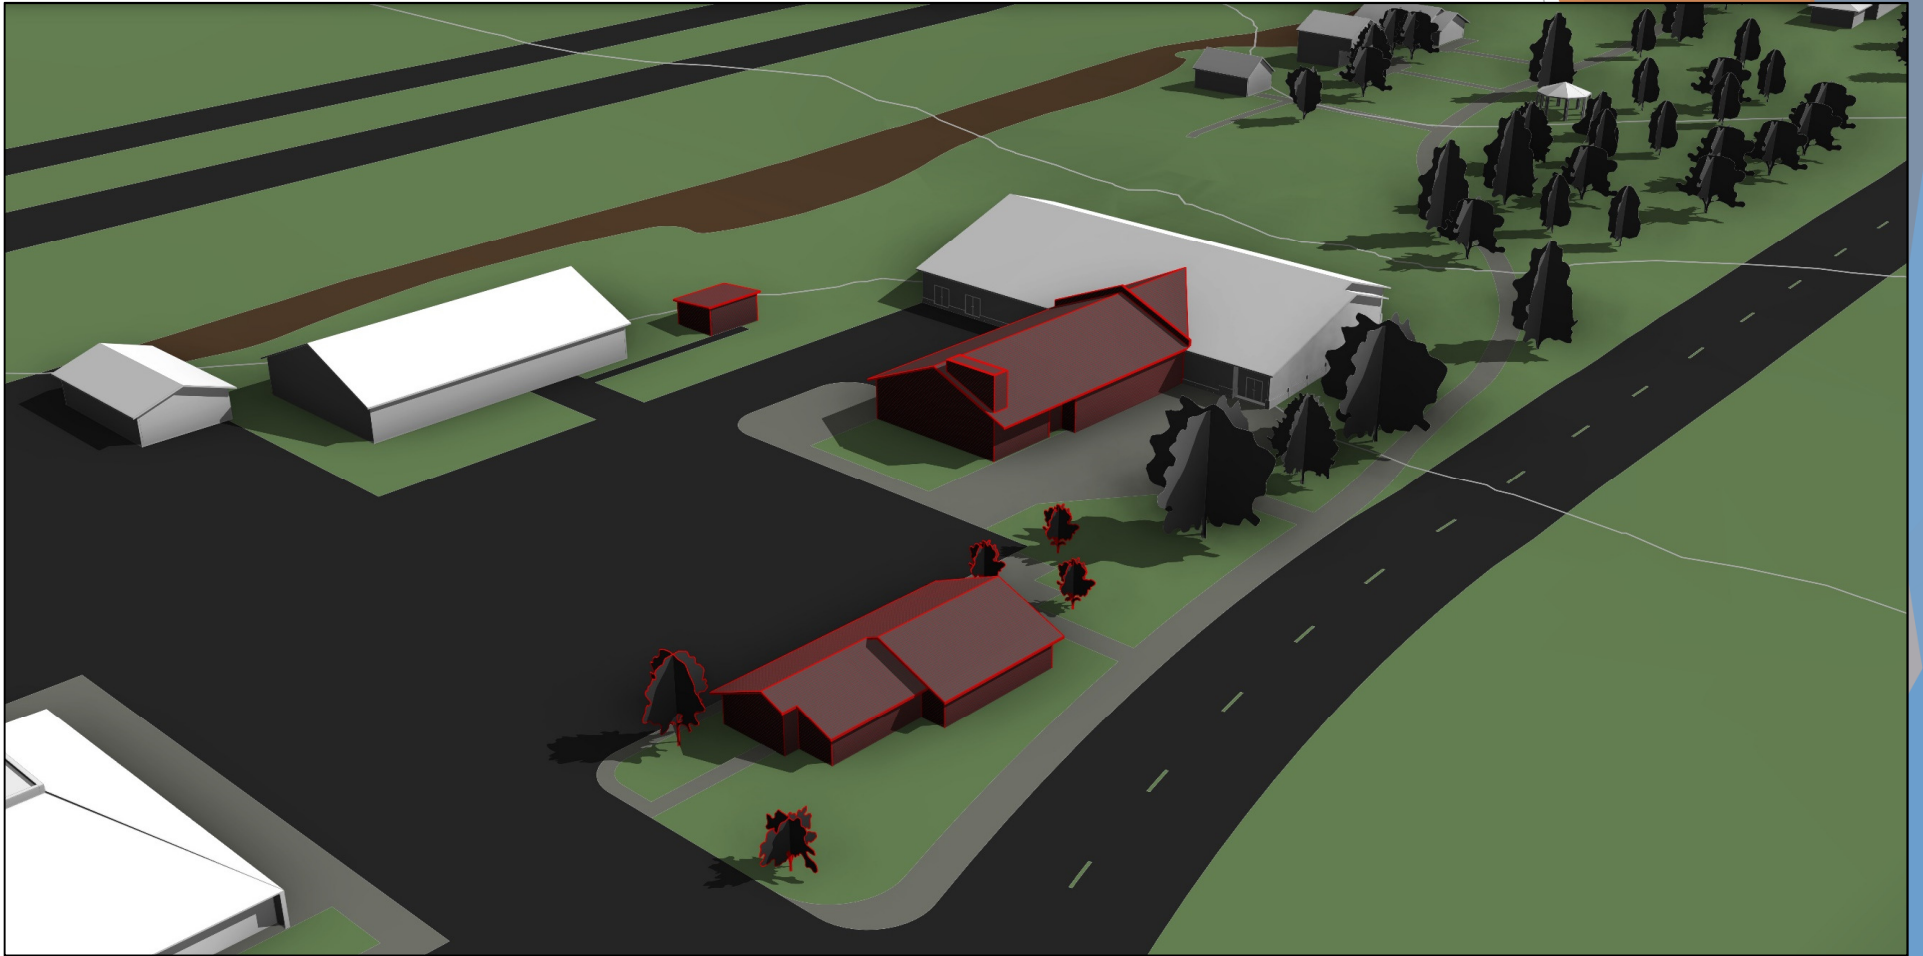

CITY OF DICKINSON DICKINSON MUSEUM CENTER

August 15th, 2023

GT ARCHITECTURE

PRAIRIE OUTPOST PARK | JOACHIM MUSEUM | PIONEER MACHINERY BUILDING
BADLANDS DINOSAUR MUSEUM

Existing Condition

Option #1 - Demolition

Option #1 – New Overview

Option #1 – New Floor Plan

Option #2 - Demolition

Option #2 – New Overview

Option #2 – New Floor Plan

THANK YOU

GT ARCHITECTURE

Dickinson Museum Center