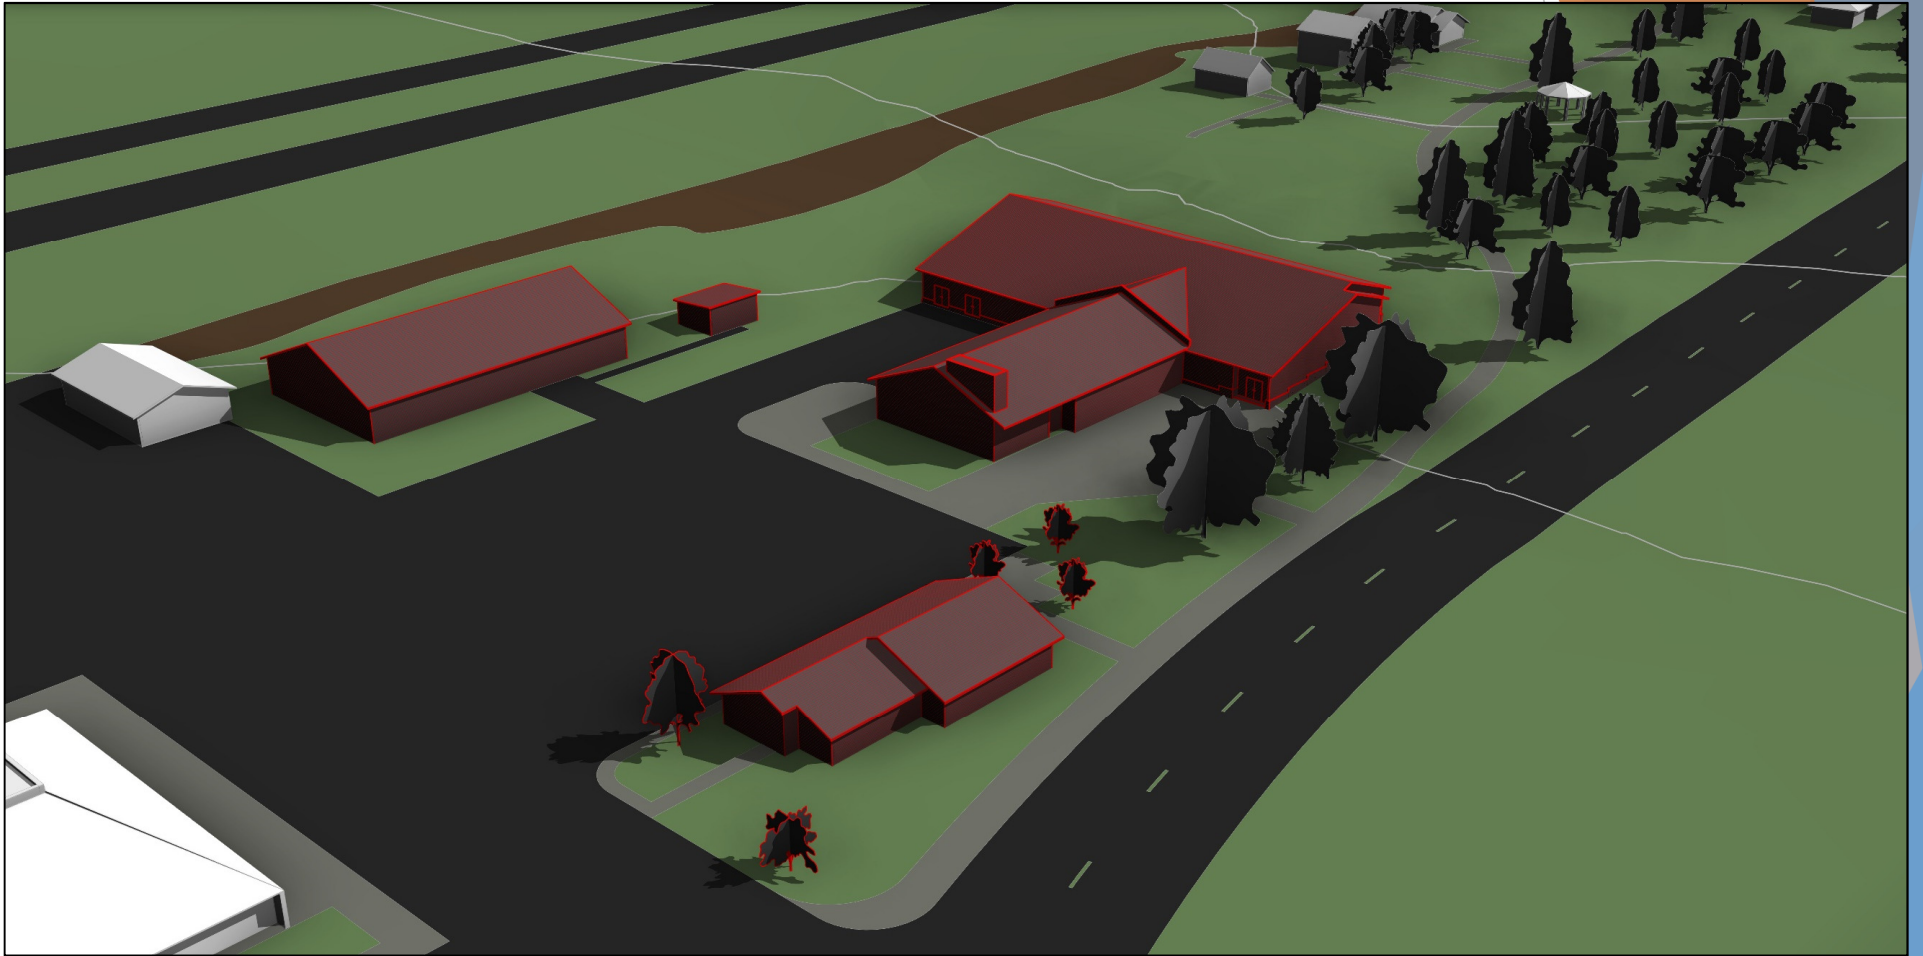

CITY OF DICKINSON DICKINSON MUSEUM CENTER

August 15th, 2023

GT ARCHITECTURE

PRAIRIE OUTPOST PARK | JOACHIM MUSEUM | PIONEER MACHINERY BUILDING
BADLANDS DINOSAUR MUSEUM

Existing Condition

Option #1 - Demolition

Option #1 – New Overview

Option #1 – New Floor Plan

Option #2 - Demolition

Option #2 – New Overview

Option #2 – New Floor Plan

THANK YOU

GT ARCHITECTURE

Dickinson Museum Center