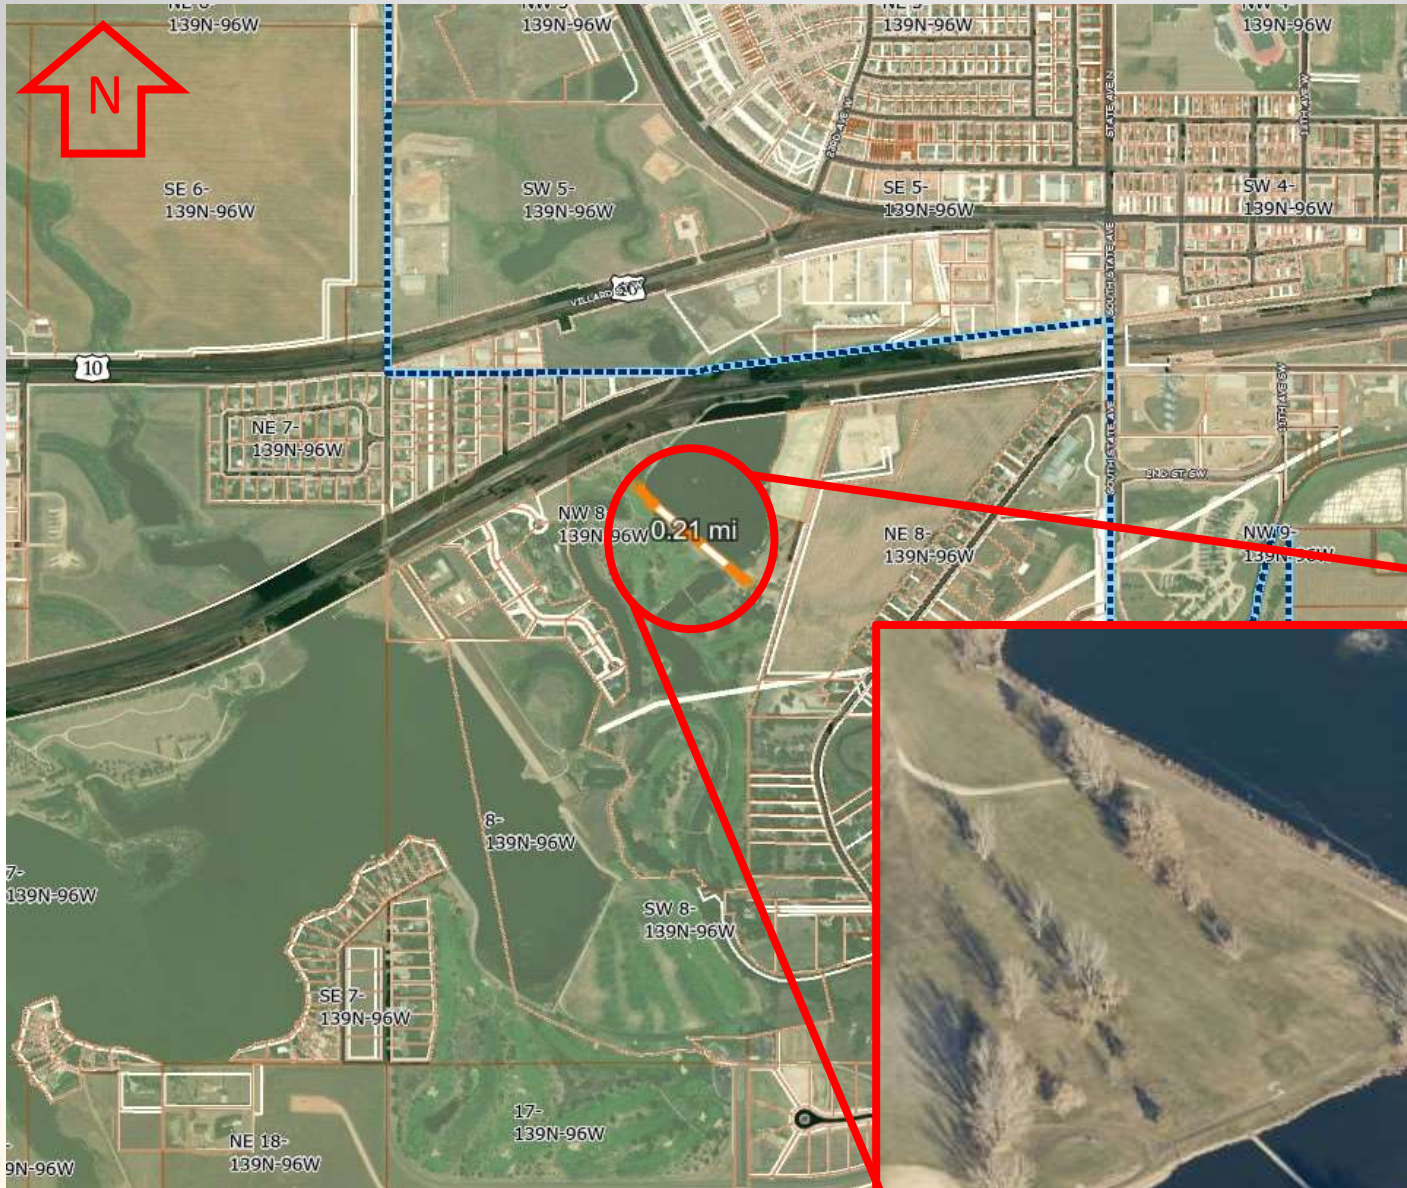

Queen City Dam Vicinity Map

0.21 mi