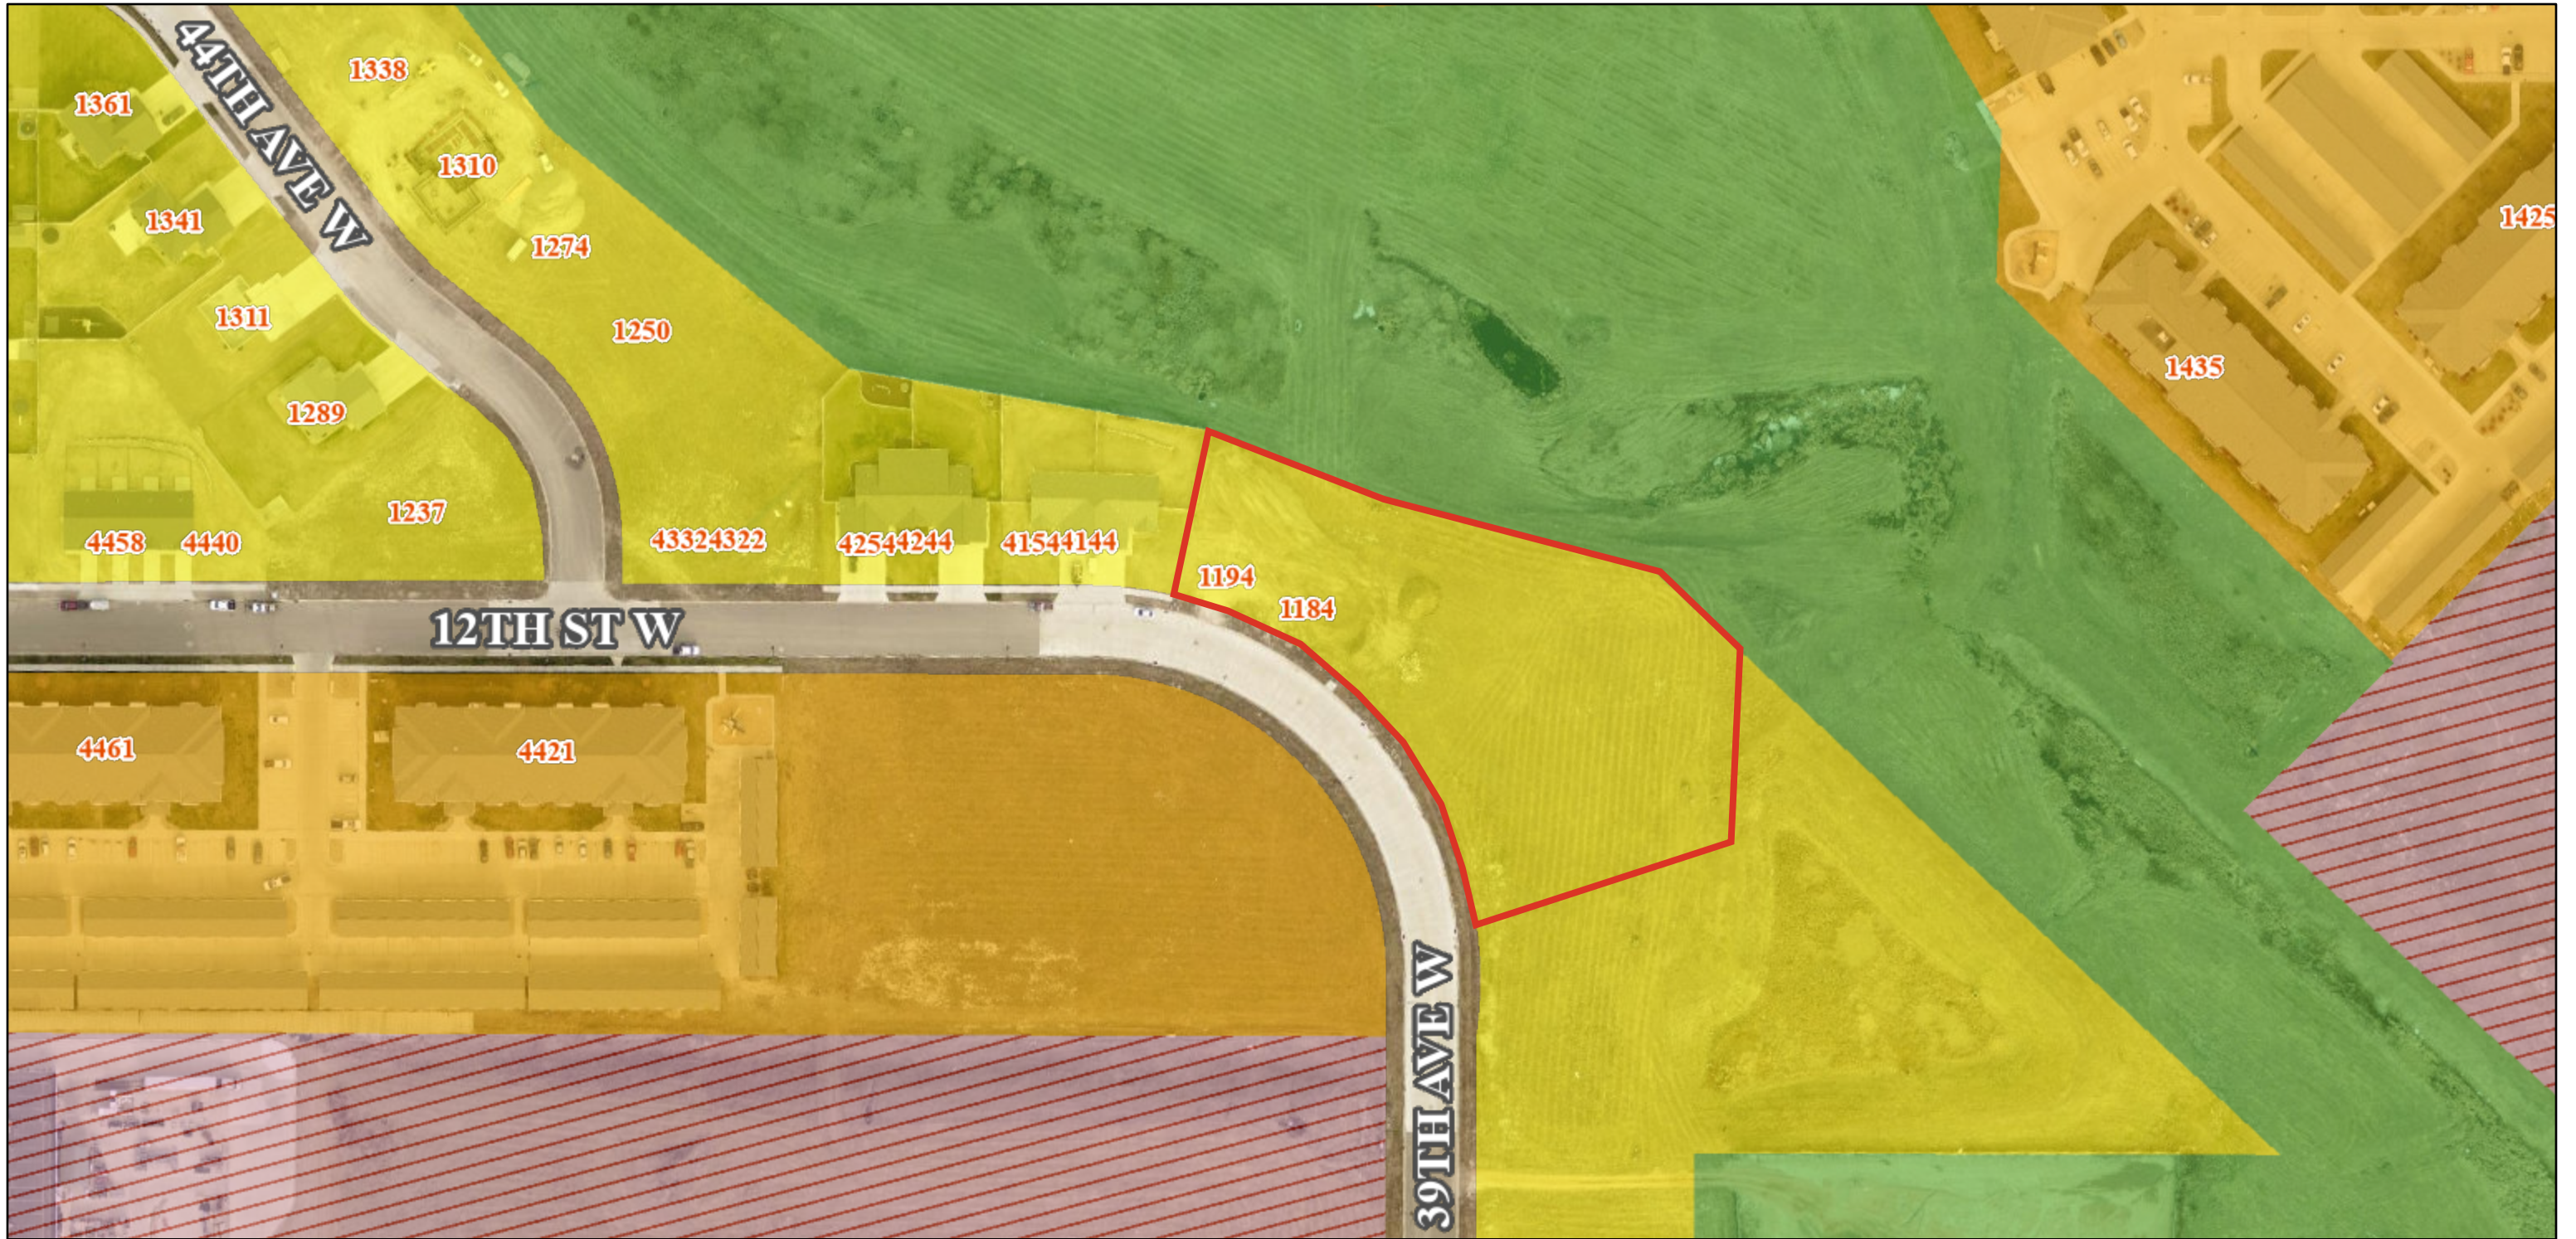

Dickinson Zoning Information Map

8/1/2024

Public Street Names 8K

Dickinson Zoning

General Commercial - GC

Medium Density Residential - R2

High Density Residential - R3

Public - P

World Imagery

Low Resolution 15m Imagery

High Resolution 60cm Imagery

High Resolution 30cm Imagery

Citations

60cm Resolution Metadata

Pictometry International, Eagleview, City of Dickinson, Maxar, Microsoft, Dickinson Engineering Department, Engineering & Planning