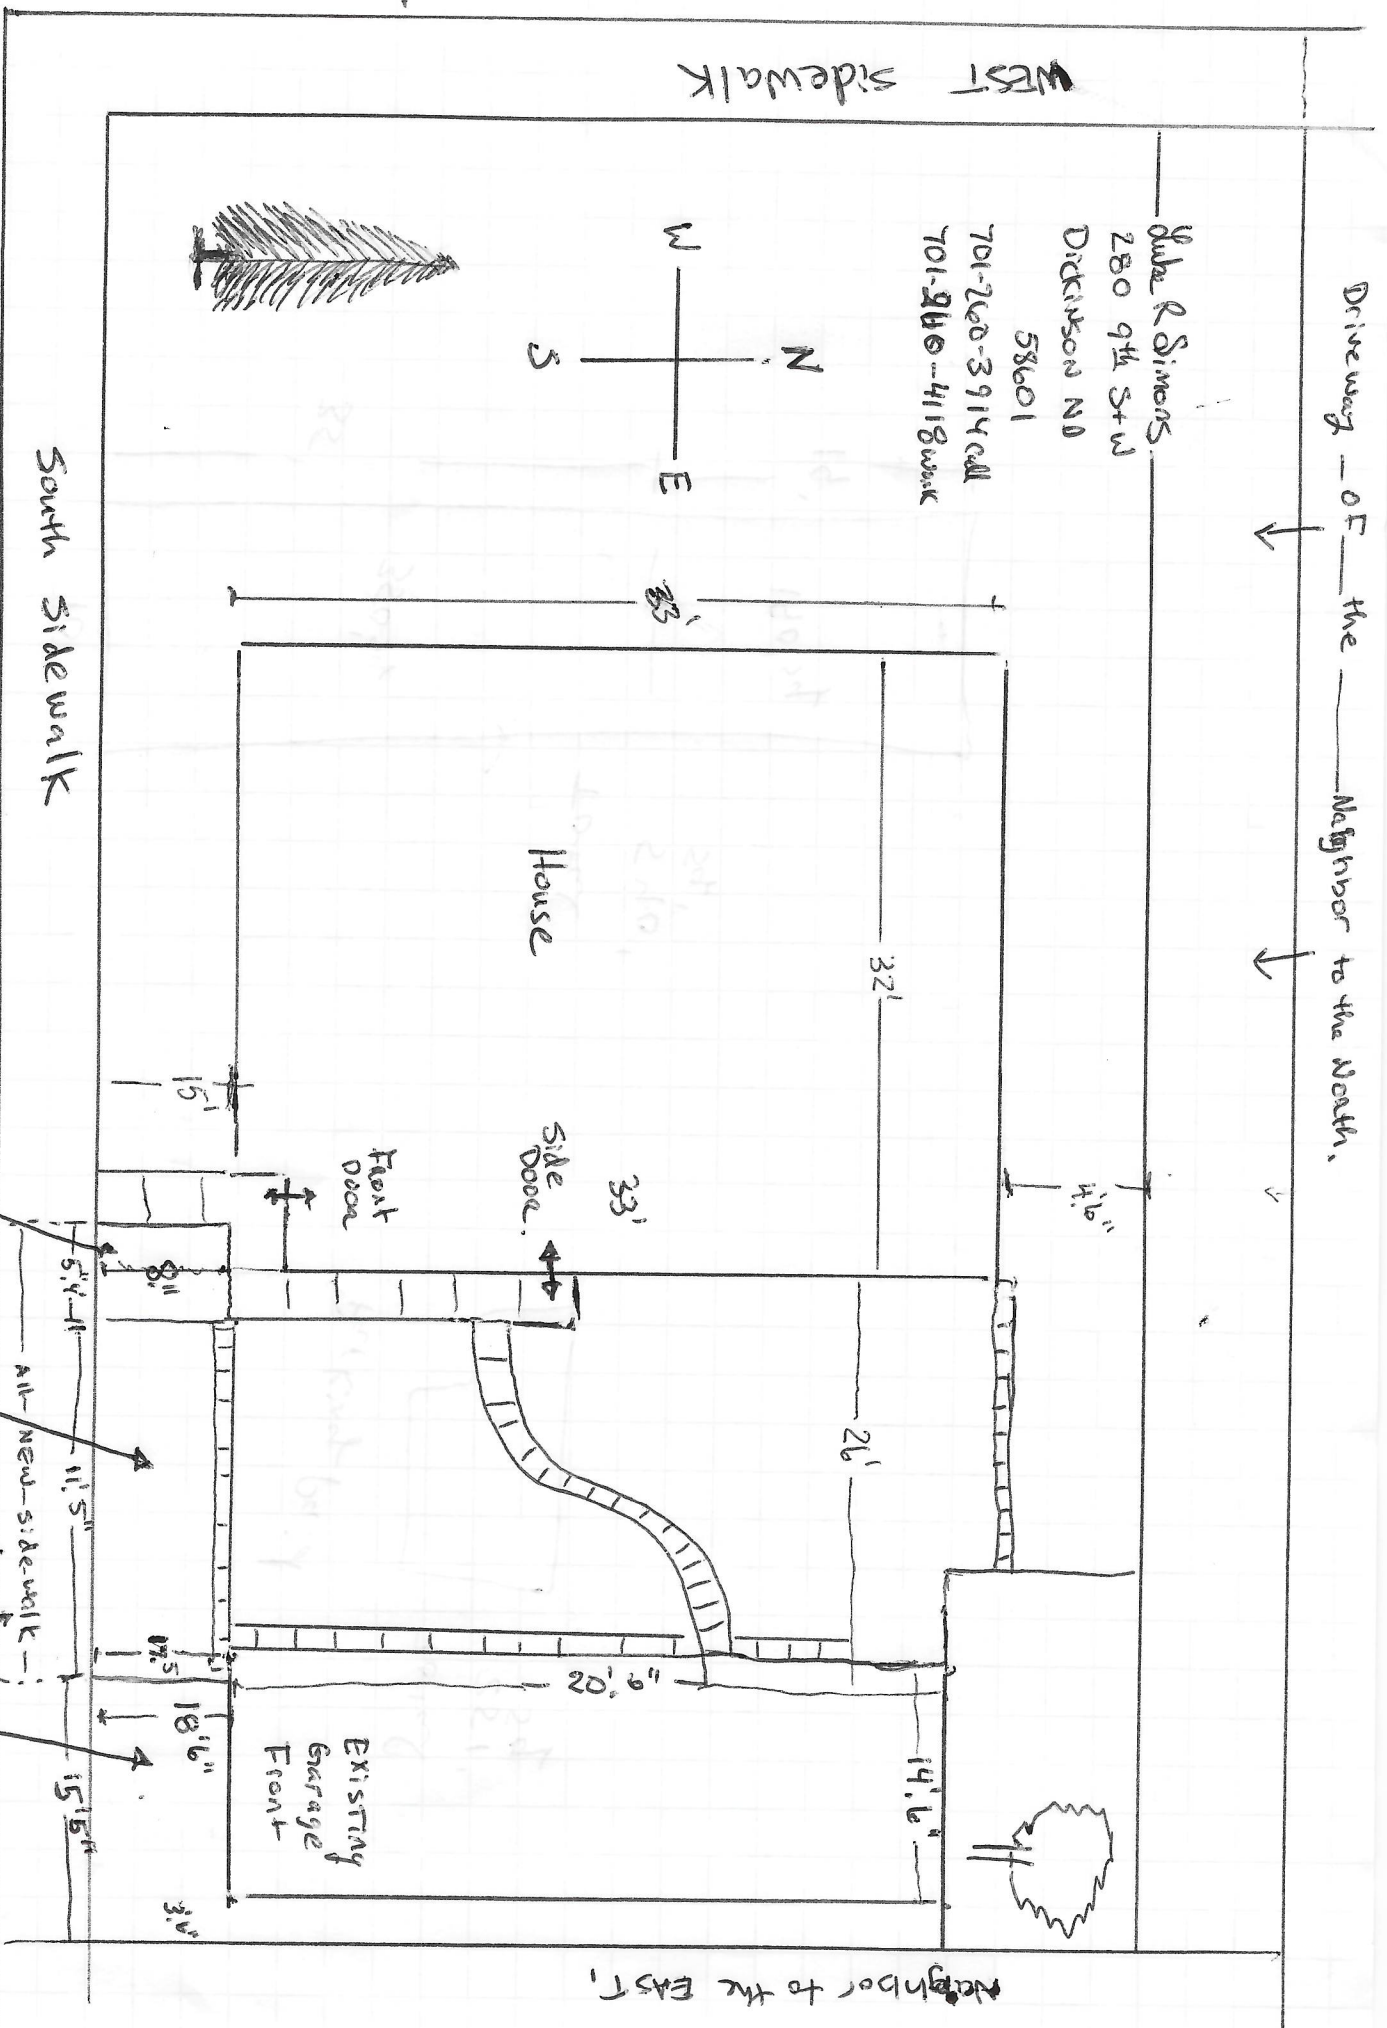

Drive way — OF — the — Neighbor to the North.

Duba R Simons
280 9th St W
Dickinson ND
58601

701-260-3914 cell
701-260-4118 work

WEST Sidewalk

South Sidewalk

← 9th ST W →

Turning lane

Neighbor to the East.

Neighbor to the EAST.

→ dip 21 M →
Trough for ...

201-8110-4118
201-510-2114
28901
Dir from 19
SPO dir 24
M.R. 6/2/19

KLAWBOK

201-8110-4118

Total
540 sq'

5' x 8' ...
Men 110' x 115' ...

Total
251 sq'