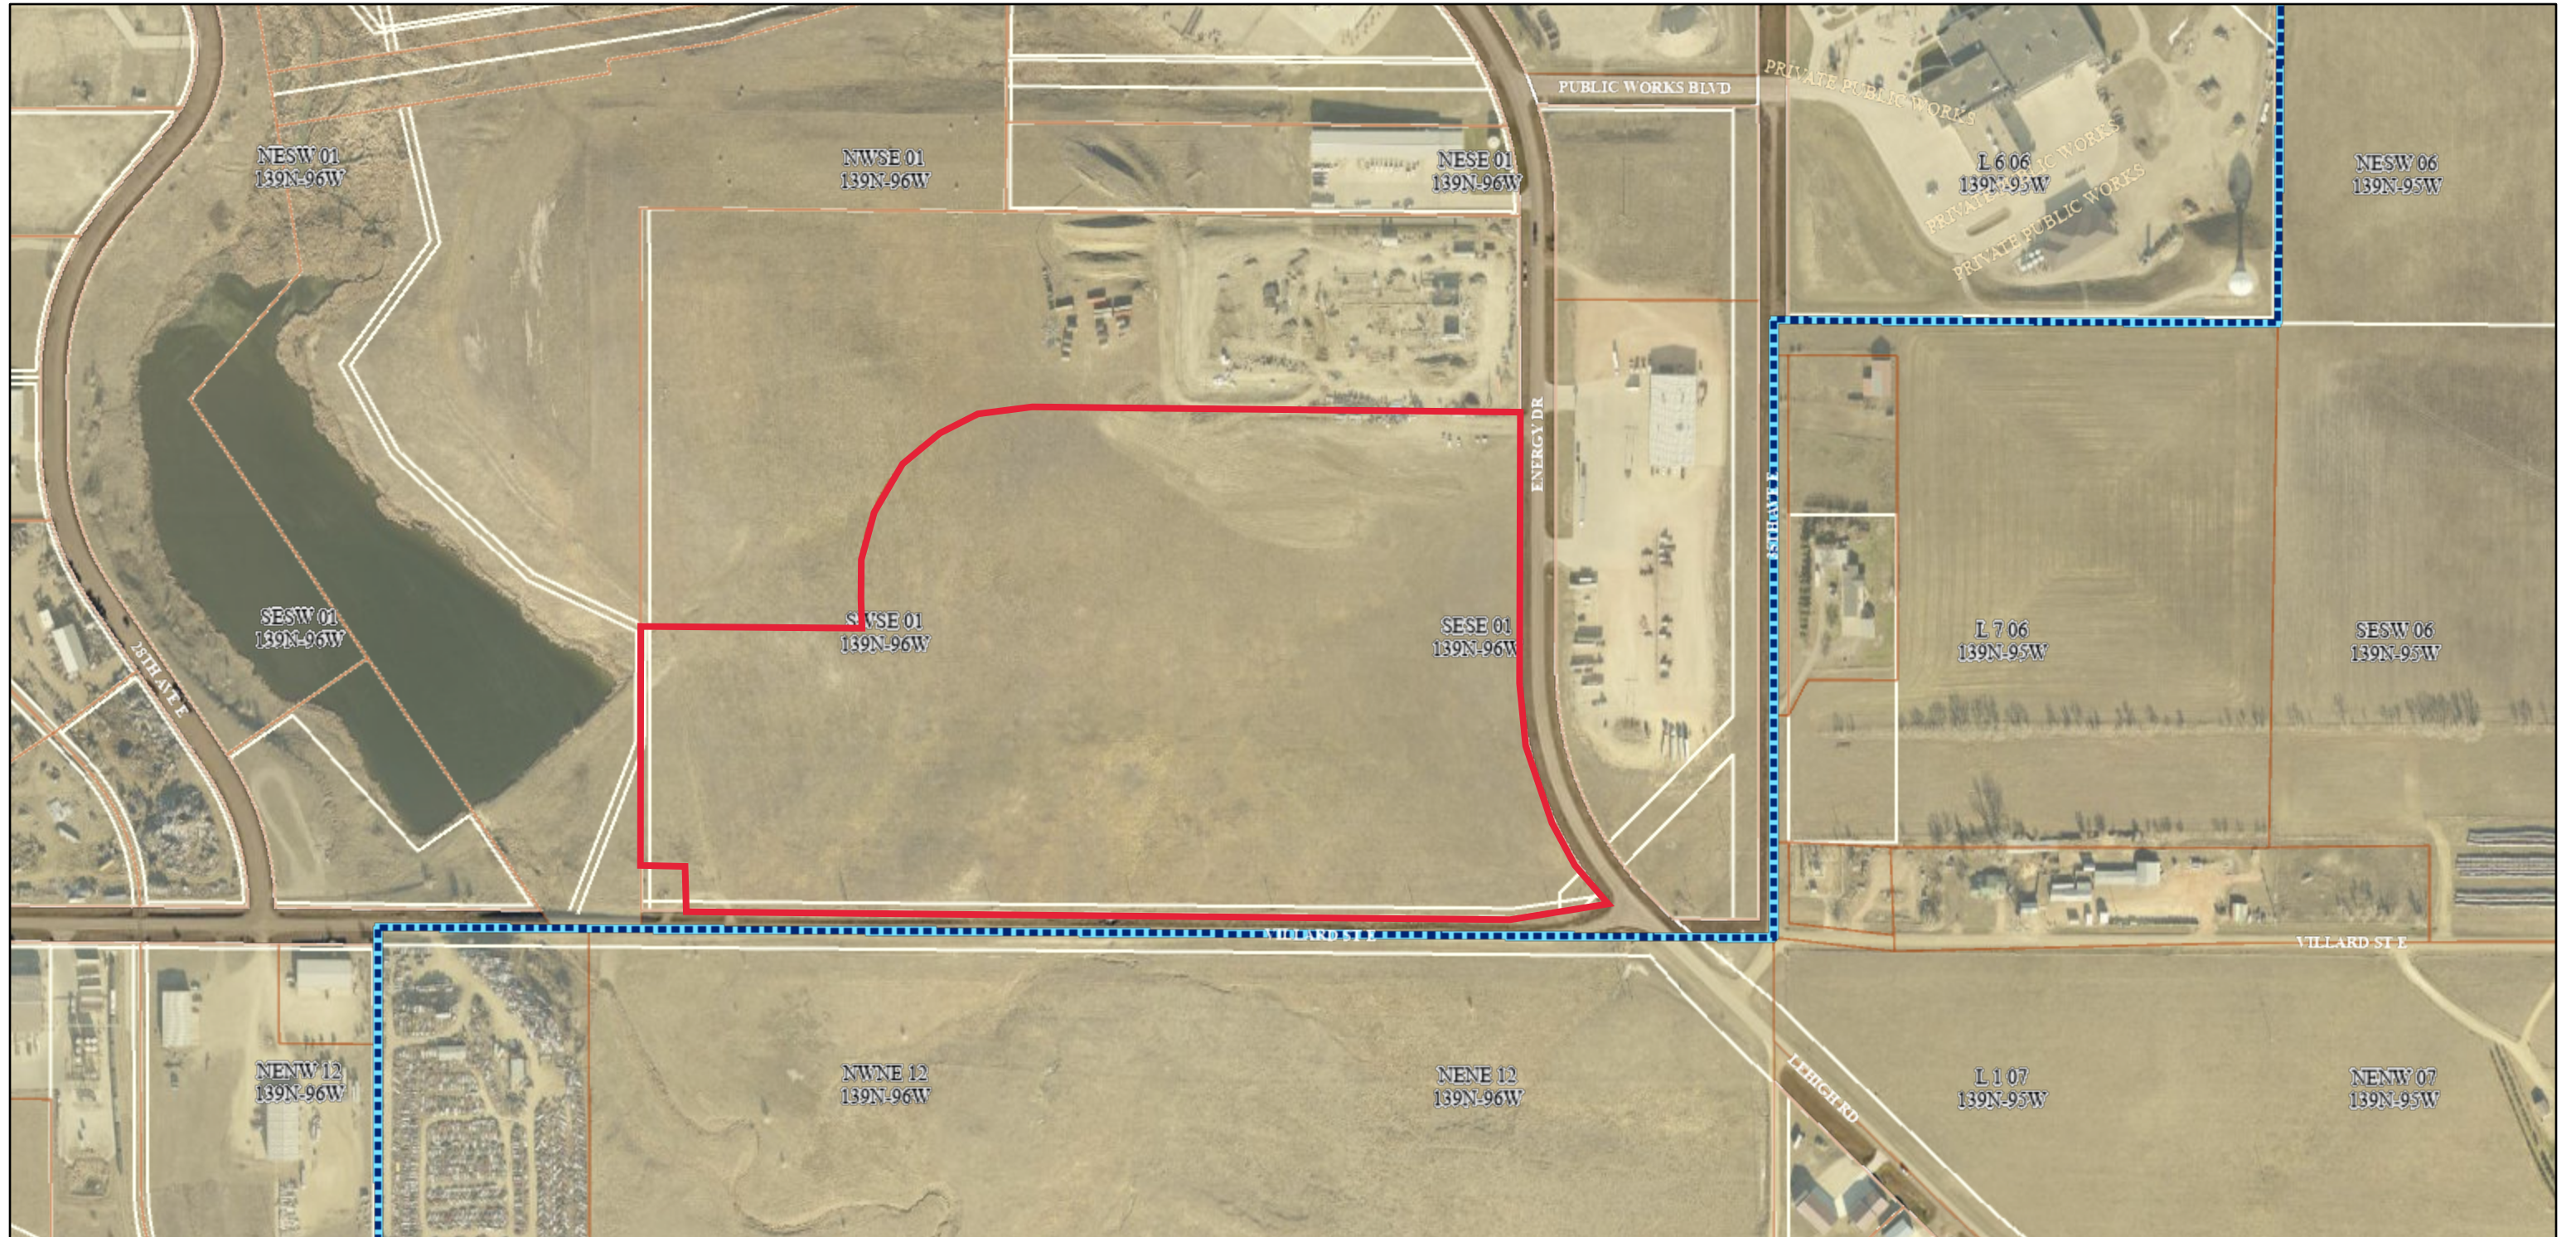

Dickinson Land Information Map

2/29/2024

- Public Street Names 8K  Extra Territorial Boundary
- Private Street Names  Dickinson Tax Parcels
- PLSS Description 12k  ETZ Stark Parcels
-  Municipal Boundary  Lots and Easements

- World Imagery
- Low Resolution 15m Imagery
- High Resolution 60cm Imagery
- High Resolution 30cm Imagery

- Citations
- 1.2m Resolution Metadata

Pictometry International, Eagleview, City of Dickinson, Dickinson Engineering Department, Engineering & Planning, Maxar