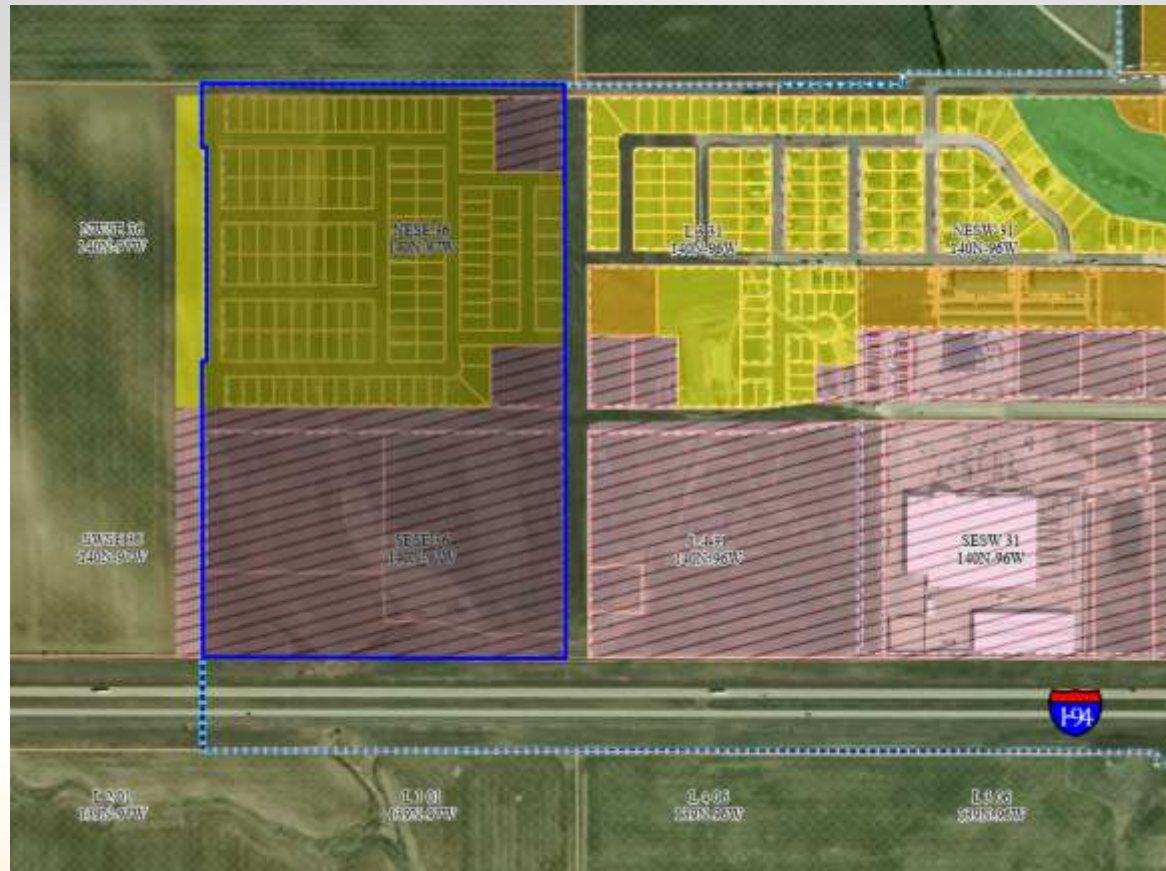

WEST RIDGE 4TH ADDITION MINOR SUBDIVISION (FLP-014-2025)

UPDATED SUBDIVISION PLAT (WEST RIDGE 5TH ADDITION)

PLAT #	SP5234.00	SHEET
CD #	12110228	1 of 1
DRAWN BY	LSL	
CHECKED BY	ACS	