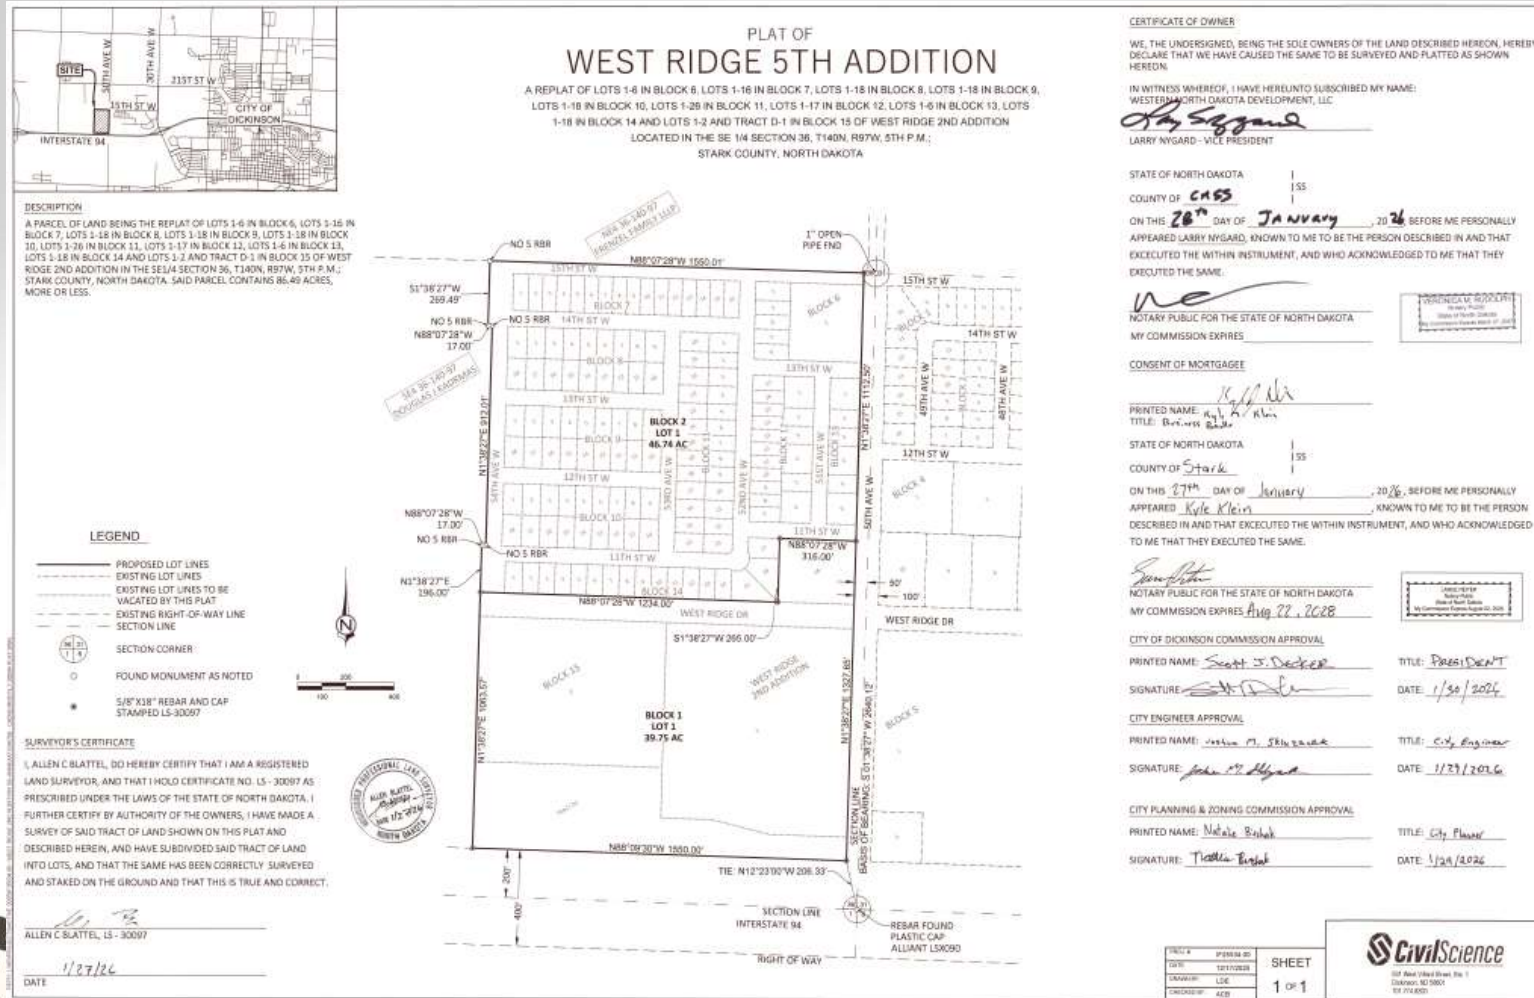

WEST RIDGE 4TH ADDITION MINOR SUBDIVISION (FLP-014-2025)

UPDATED SUBDIVISION PLAT (WEST RIDGE 5TH ADDITION)

PLAT #	SP5234.00	SHEET
CD #	12110228	1 of 1
DRAWN BY	LSL	
CHECKED BY	ACS	