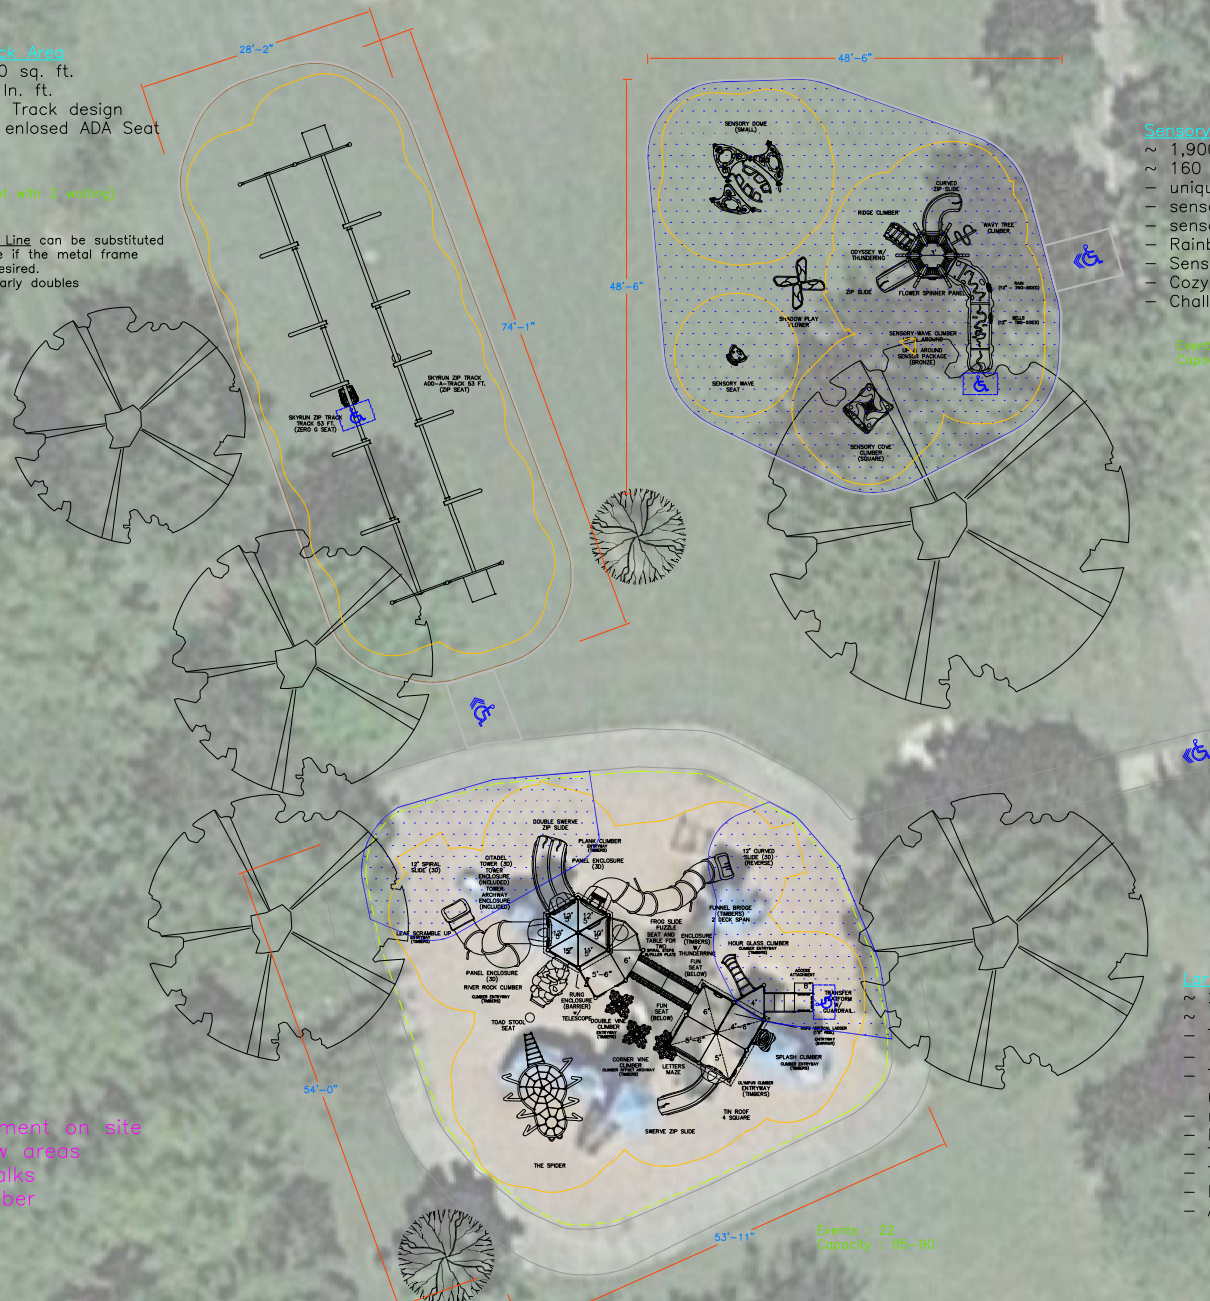

Zip Track Area
~ 2,050 sq. ft.
~ 190 In. ft.
- multi Track design
- fully enclosed ADA Seat

Events : 2
Capacity : 6
(zip lines count with 2 waiting)

NOTE : Standard Zip Line can be substituted at no cost difference if the metal frame structures are not desired.
FYI - Space size nearly doubles

Sensory Environment
~ 1,900 sq. ft.
~ 160 In. ft.
- unique fun designed system
- sensory ADA Wave Climber
- sensory items on access
- Rainbow Shadow Spinner
- Sensory Seat
- Cozy Spots
- Challenging Climbers

Events : 13
Capacity : 35-40

Large Playground Area
~ 2,600 sq. ft.
~ 190 In. ft.
- Timber Themed Playground
- 12' tower
- Tube slides compliant (no room for hiding)
- multiple routes of travel
- Large spider themed net climber
- Themed Items
- Timber decor on equipment
- Large roofs
- All level and complexity in climbers

Scope of Work By Others -
- Removal of existing equipment on site
- digout and grading of new areas
- Borders and linking sidewalks
- Tap-off and New Wood Fiber

Events : 22
Capacity : 85-90

150 PlayCore Drive SE
Fort Payne, AL 35967
www.gametime.com

Civitan Park Playground
Dalton, Georgia
~Option C~
Representative
Dominica Recreation Products

Drawn By: Rob
Date: 12-22-22
Drawing Name: Civitan Park