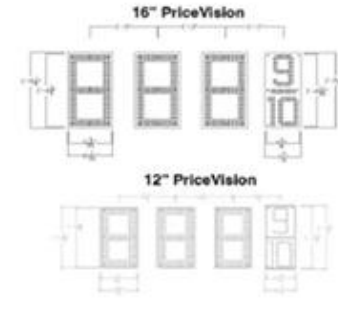

Qty (1) C60 D/F Flag Mount PriceVision Pylon Sign

251 E Memorial Dr. Dallas, GA 30132

NOTE: not to scale

Cash/Chevron Card Credit/Debit

6 7/8" x 4'-10 1/8"
Copy to be Interstate
Bold Condensed

Diesel

11" x 18"
Diesel copy to be
Interstate Bold

Chevron COLOR SPECS

Color	Acryl	PMS	Color Chart	Wynl for plastic
Blue		2655C	31200L (APLON)	
Red		186C	63 REGAL	
Cyan		Cyan	337 PROCESS	
Dark Red		202	3600-50	
Dark Grey		431C		
Green		3415	3600-26	

88 sqft

Sketch No.
24-05-938-N-CHEV-A1

Customer Signature

Scale: 1/4" = 1'-0"

Date: 5-15-2024

Dualite Sales & Service, Inc.
WILLIAMSBURG, OHIO - CEDAR HILL, TEXAS

Dualite Sales & Service, Inc.
One Dualite Lane
Williamsburg, Ohio 45176