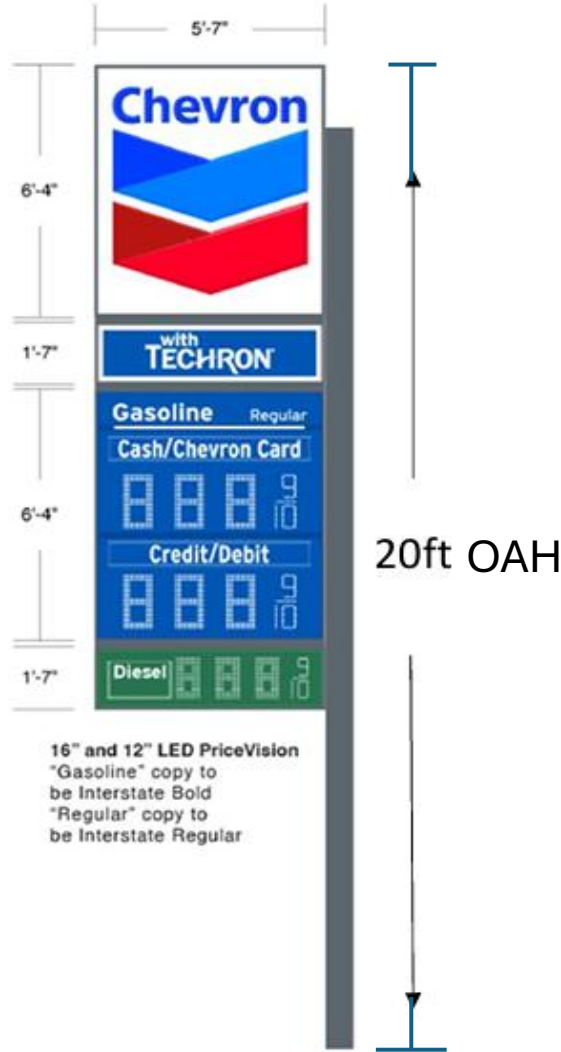

Qty (1) C60 D/F Flag Mount PriceVision Pylon Sign

251 E Memorial Dr. Dallas, GA 30132

NOTE: not to scale

Cash/Chevron Card Credit/Debit

6 7/8" x 4'-10 1/8"
Copy to be Interstate
Bold Condensed

Diesel

11" x 18"
Diesel copy to be
Interstate Bold

Chevron COLOR SPECS

Color	Acryl	PMS	Color Chart	Wynl for plastic
Blue		2655C	31200L (APLON)	
Red		186C	63 REGAL	
Cyan		Cyan	337 PROCESS	
Dark Red		202	3600-50	
Dark Grey		431C		
Green		3415	3600-26	

88 sqft

Sketch No.
24-05-938-N-CHEV-A1

Customer Signature

Scale: 1/4" = 1'-0"

Date: 5-15-2024

Dualite Sales & Service, Inc.
WILLIAMSBURG, OHIO - CEDAR HILL, TEXAS

Dualite Sales & Service, Inc.
One Dualite Lane
Williamsburg, Ohio 45176