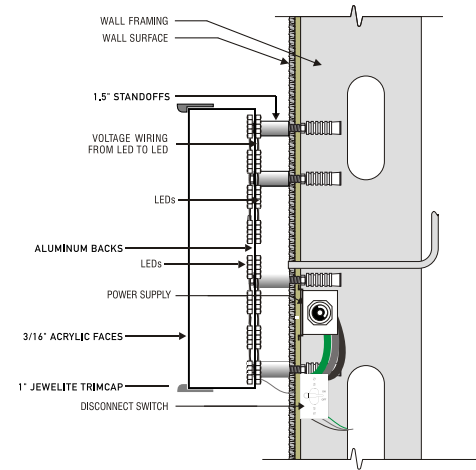

P: (770) 383-8808 F: (770) 383-8882
3175 Highway 411 NE, White, GA 30184
customerservice@signsmoreinc.com www.signsmoreinc.com

PROOF

DATE: 7/10/2024
CLIENT: DOWNTOWN EATS
LOCATION: 251 W MEMORIAL DR
DALLAS, GA 30132

ESTIMATE/ORDER#: 24 104605
DESCRIPTION: FRONT LIT & HALO
LIGHTED CHANNEL LETTERS

SINGLE/DOUBLE SIDED: SS
SIZE: 62.56" x 60.55"
QTY: 3
COLOR(S): DIGITAL
BLACK

FRONTAGE: 54.1 FT
SQ FT OF SIGN: 26.31 SQ FT
HEIGHT TO BOTTOM OF SIGN: 11.90 FT
DESIGNER: MT

FRONTAGE 54.1 ft

FRONT LIT (HALO) CHANNEL LETTERS

COPYRIGHT NOTICE ©

X

CLIENT APPROVAL

3-RGB