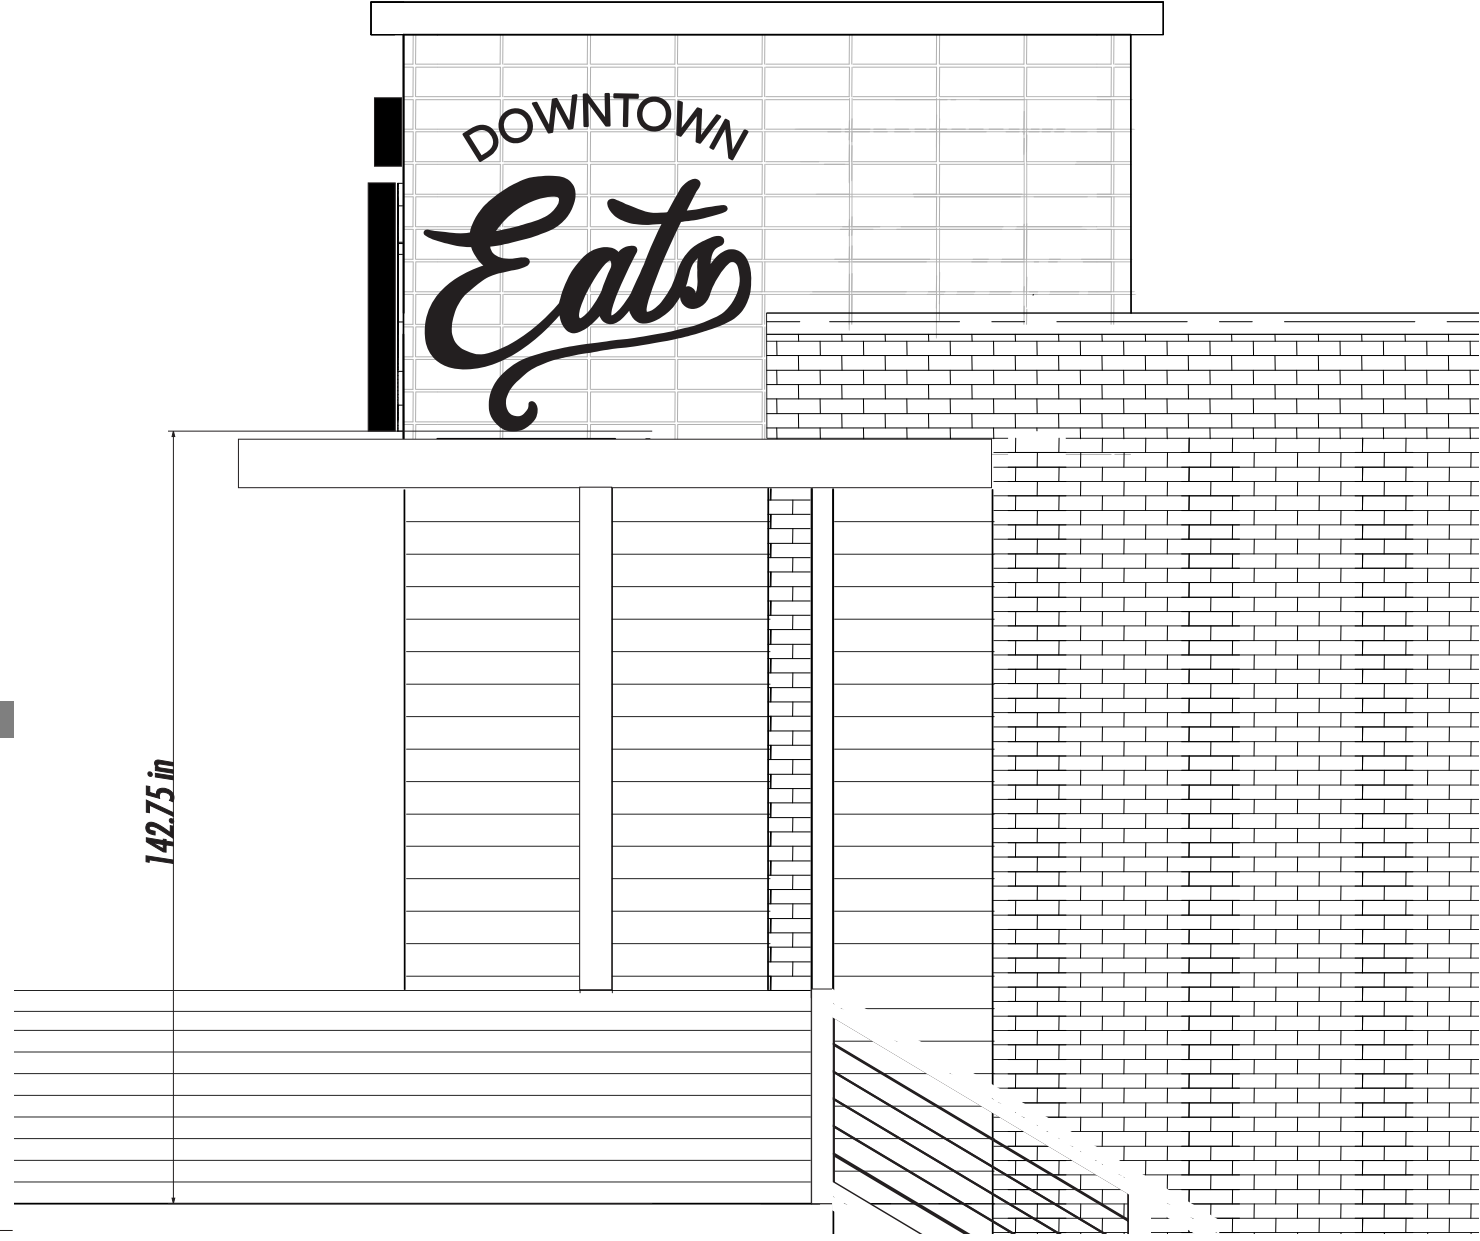

P: (770) 383-8808 F: (770) 383-8882
3175 Highway 411 NE, White, GA 30184
customerservice@signsmoreinc.com www.signsmoreinc.com

PROOF

DATE: 7/10/2024
CLIENT: DOWNTOWN EATS
LOCATION: 251 W MEMORIAL DR
DALLAS, GA 30132

ESTIMATE/ORDER#: 24 104605
DESCRIPTION: FRONT LIT & HALO
LIGHTED CHANNEL LETTERS

SINGLE/DOUBLE SIDED: SS
SIZE: 62.56" x 60.55"
QTY: 3
COLOR(S): DIGITAL
BLACK

FRONTAGE: 54.1 FT
SQ FT OF SIGN: 26.31 SQ FT
HEIGHT TO BOTTOM OF SIGN: 11.90 FT
DESIGNER: MT

FRONTAGE 54.1 ft

FRONT LIT (HALO) CHANNEL LETTERS

COPYRIGHT NOTICE ©

X

CLIENT APPROVAL

3-RGB