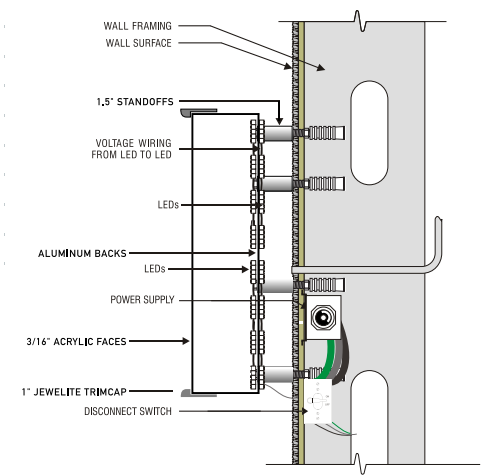

PROOF

DATE: 7/10/2024
CLIENT: DOWNTOWN EATS
LOCATION: 251 W MEMORIAL DR
DALLAS, GA 30132

ESTIMATE/ORDER#: 24 104605
DESCRIPTION: FRONT LIT & HALO
LIGHTED CHANNEL LETTERS

SINGLE/DOUBLE SIDED: SS
SIZE: 62.56" x 60.55"
QTY: 3
COLOR(S): DIGITAL
BLACK

FRONTAGE: NOTED ON ELEVATION
SQ FT OF SIGN: 26.31 SQ FT
HEIGHT TO BOTTOM OF SIGN: 11.90 FT
DESIGNER: MT

FRONT LIT (HALO) CHANNEL LETTERS

Night View

*Day/Night vinyl with white LEDs

*Halo lighted *Changeable Color LEDs

COPYRIGHT NOTICE ©

X

CLIENT APPROVAL

4-RGB