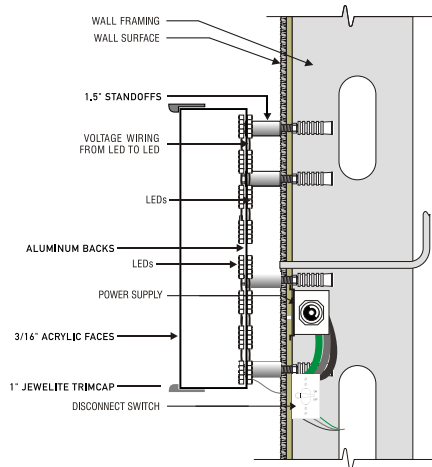

COPYRIGHT NOTICE ©

X

CLIENT APPROVAL

1-RGB