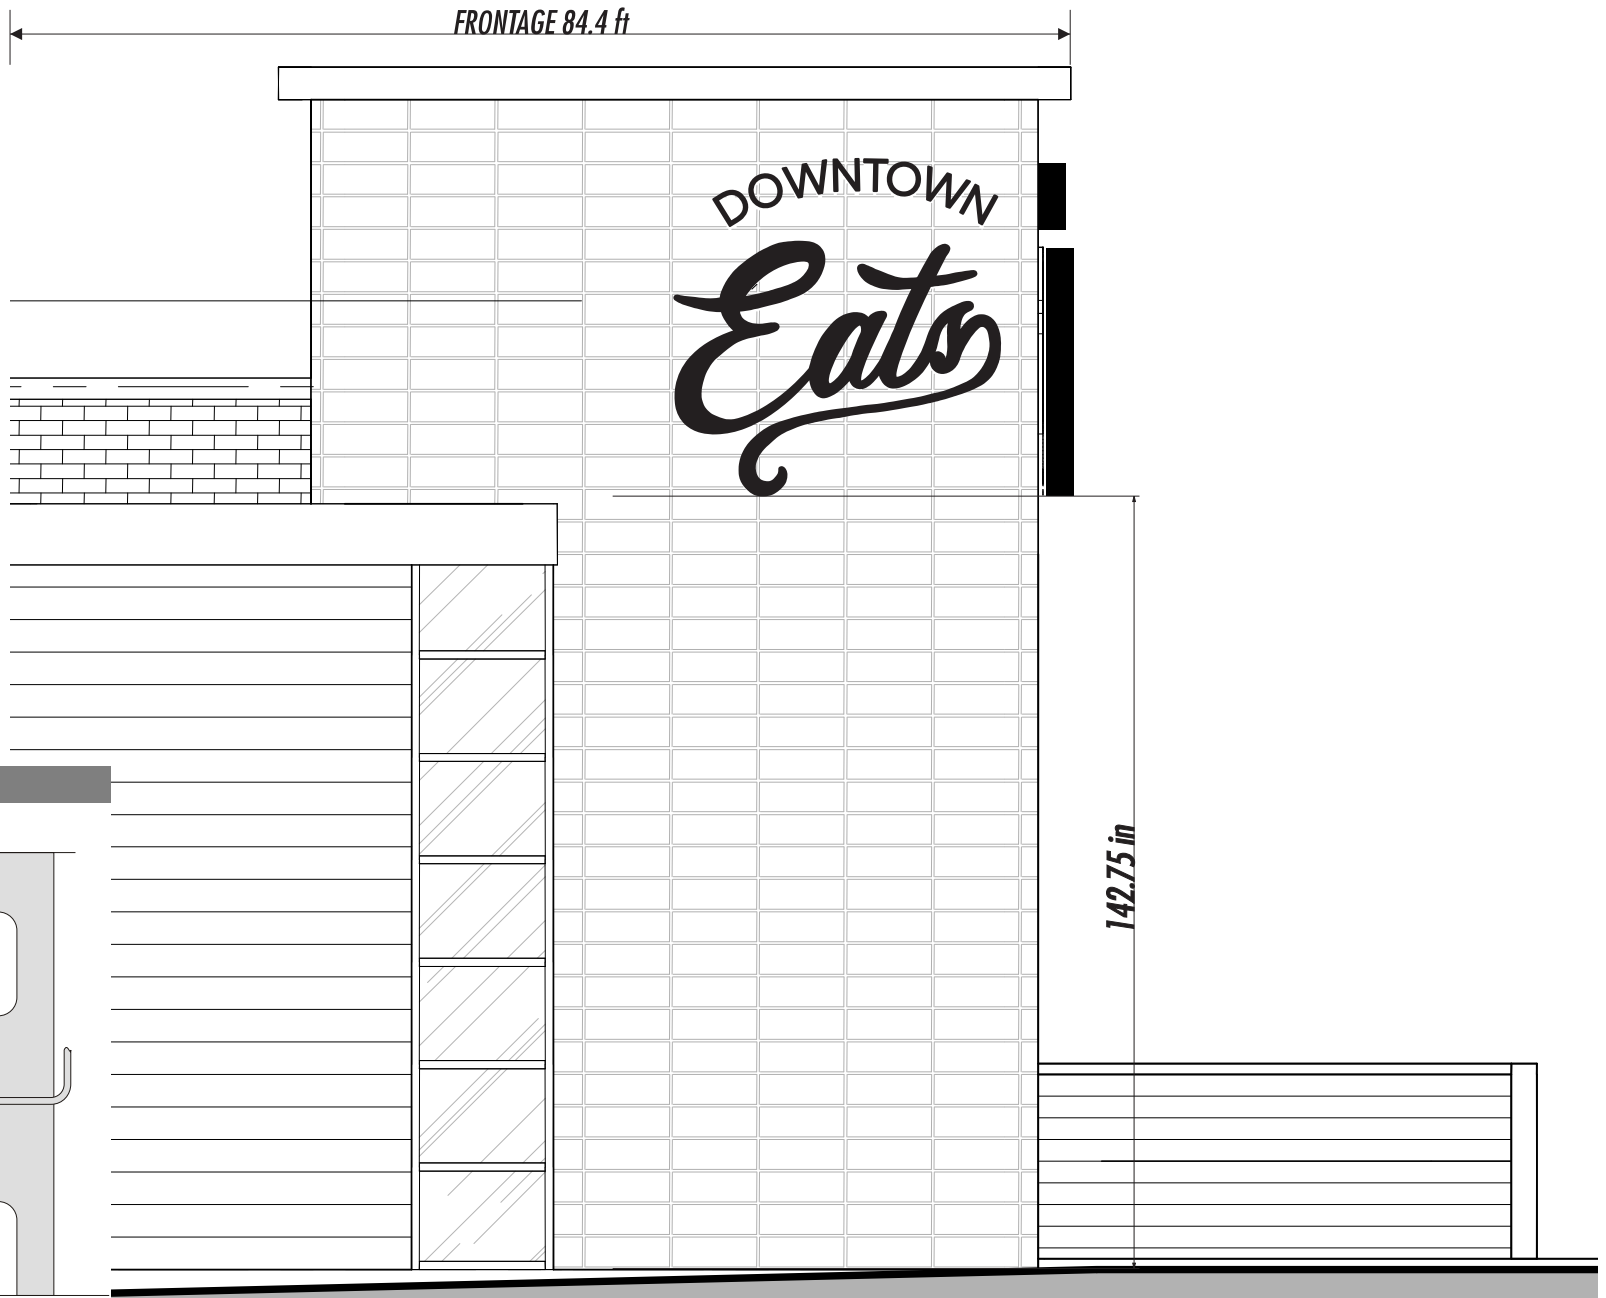

P: (770) 383-8808 F: (770) 383-8882
3175 Highway 411 NE, White, GA 30184
customerservice@signsmoreinc.com www.signsmoreinc.com

PROOF

DATE: 7/10/2024
CLIENT: DOWNTOWN EATS
LOCATION: 251 W MEMORIAL DR
DALLAS, GA 30132

ESTIMATE/ORDER#: 24 104605
DESCRIPTION: FRONT LIT & HALO
LIGHTED CHANNEL LETTERS

SINGLE/DOUBLE SIDED: SS
SIZE: 62.56" x 60.55"
QTY: 3
COLOR(S): DIGITAL
BLACK
FRONTAGE: 844 FT
SQ FT OF SIGN: 26.31 SQ FT
HEIGHT TO BOTTOM OF SIGN: 11.90 FT
DESIGNER: MT

FRONT LIT (HALO) CHANNEL LETTERS