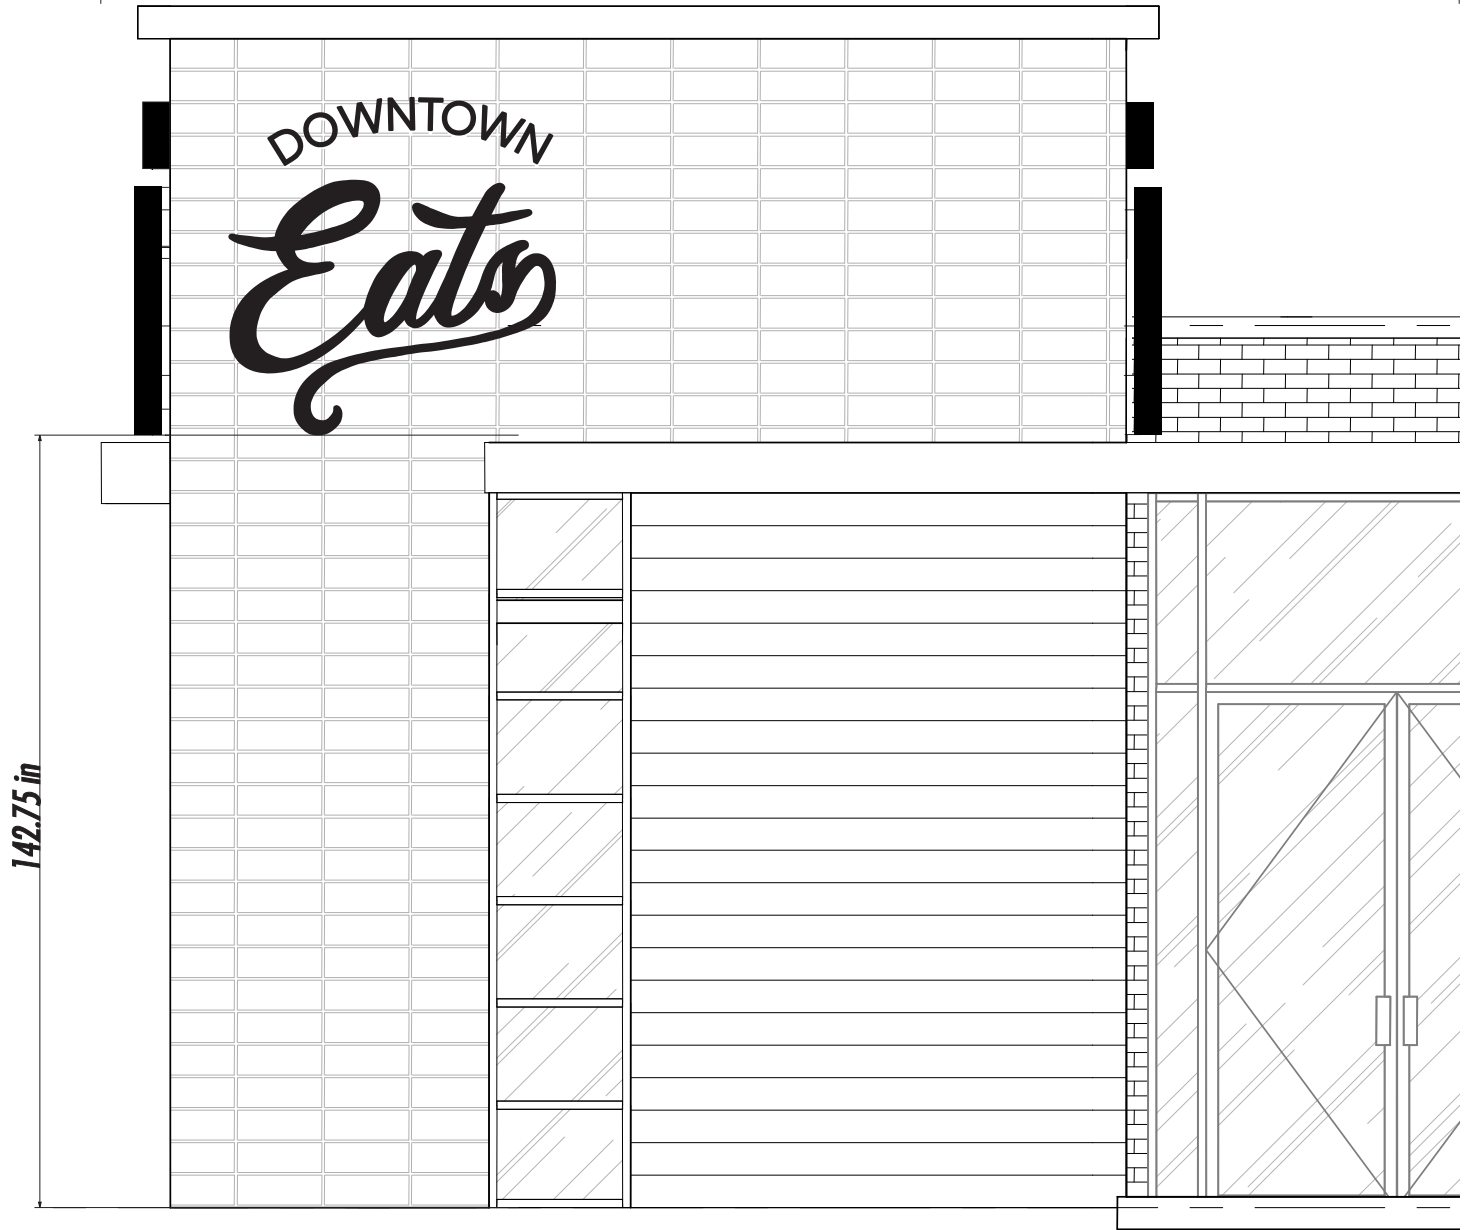

P: (770) 383-8808 F: (770) 383-8882
3175 Highway 411 NE, White, GA 30184
customerservice@signsmoreinc.com www.signsmoreinc.com

PROOF

DATE: 7/10/2024
CLIENT: DOWNTOWN EATS
LOCATION: 251 W MEMORIAL DR
DALLAS, GA 30132

ESTIMATE/ORDER#: 24 104605
DESCRIPTION: FRONT LIT & HALO
LIGHTED CHANNEL LETTERS

SINGLE/DOUBLE SIDED: SS
SIZE: 62.56" x 60.55"
QTY: 3
COLOR(S): DIGITAL
BLACK

FRONTAGE: 84.4 FT
SQ FT OF SIGN: 26.31 SQ FT
HEIGHT TO BOTTOM OF SIGN: 11.90 FT
DESIGNER: MT

FRONTAGE 84.4 ft