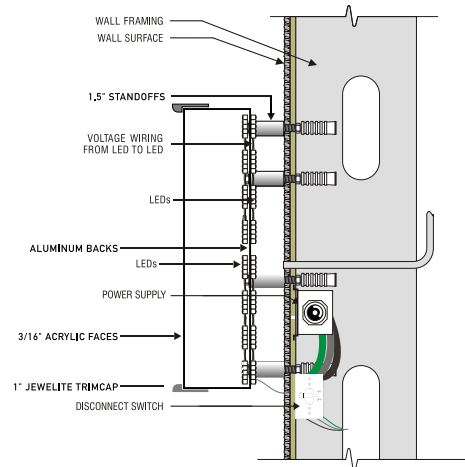

FRONT LIT (HALO) CHANNEL LETTERS

142.75 in

COPYRIGHT NOTICE ©

X

CLIENT APPROVAL

2-RGB