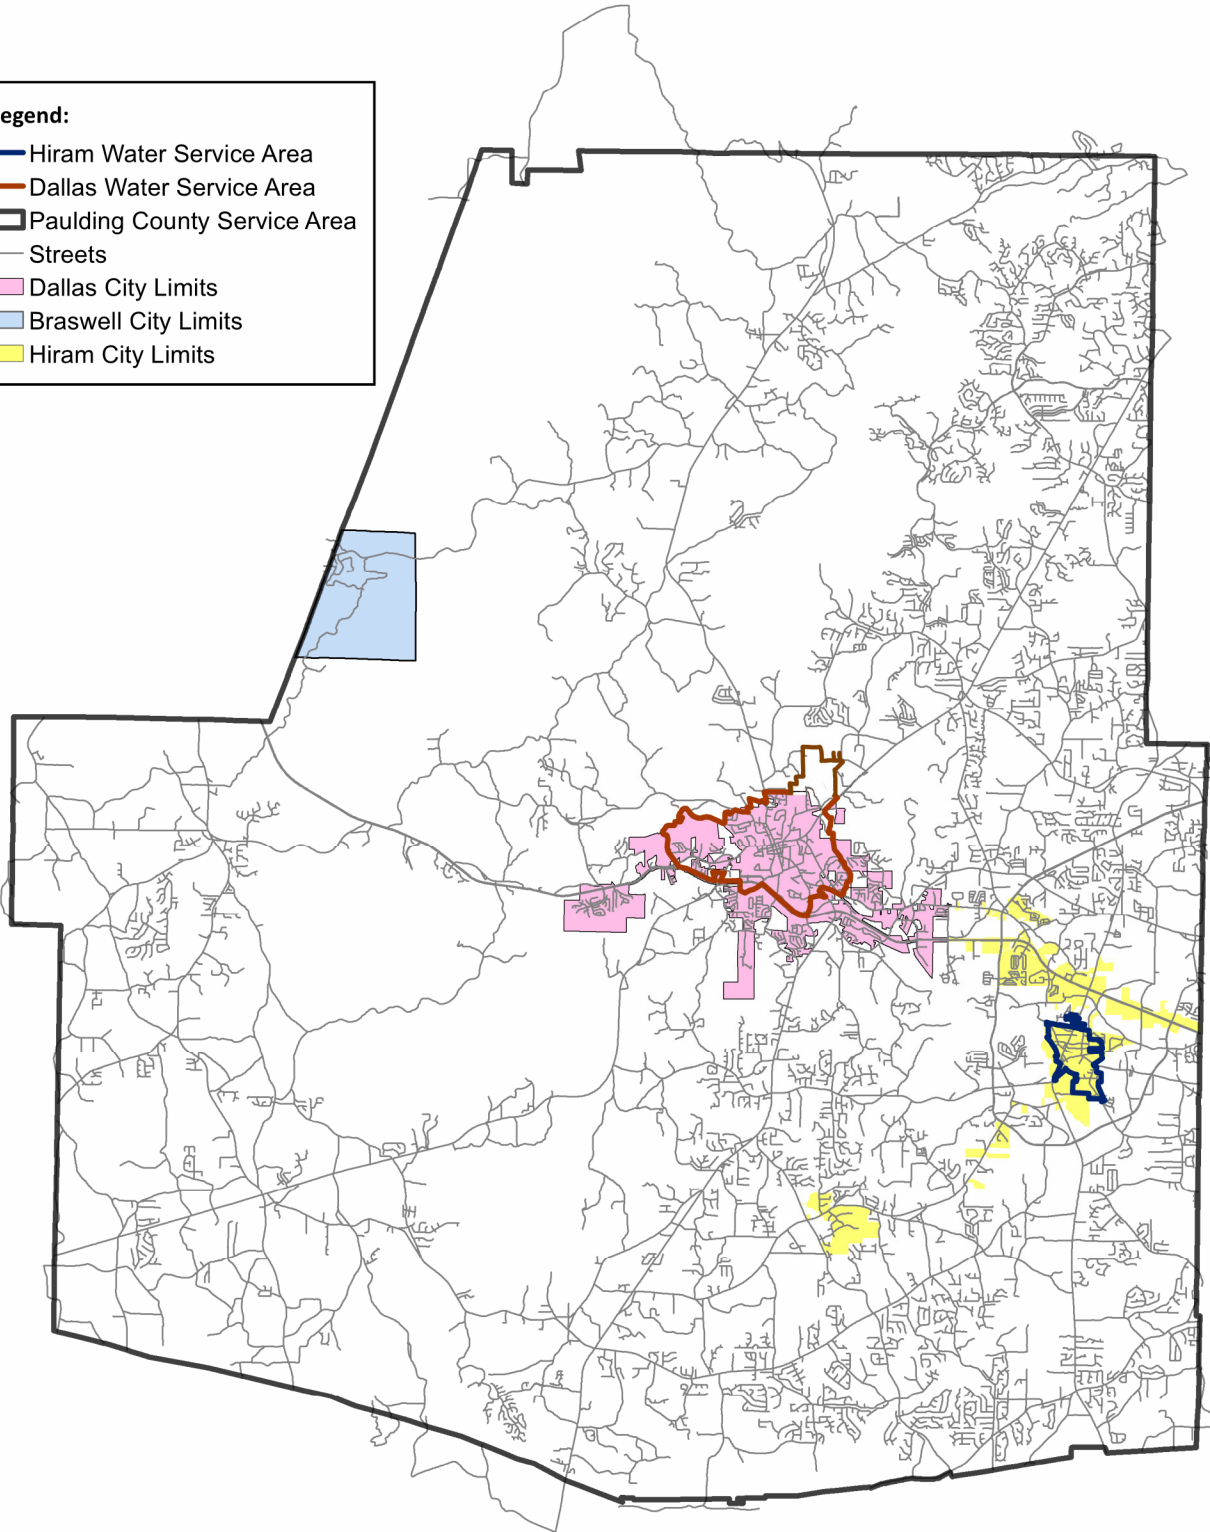

EXHIBIT A

PAULDING COUNTY WATER SERVICE AREA

Legend:

- Hiram Water Service Area
- Dallas Water Service Area
- Paulding County Service Area
- Streets
- Dallas City Limits
- Braswell City Limits
- Hiram City Limits

1 in = 2 miles

SHEET
NUMBER
01

**PAULDING COUNTY
WATER AND SEWER
SYSTEM**
240 Constitution Blvd. Dallas Ga. 30132

REVISION
DATE
4/24/2017

PAULDING COUNTY WATER SERVICE AREA 2017

DRAWING INFO

DRAWN:

DESIGNED: