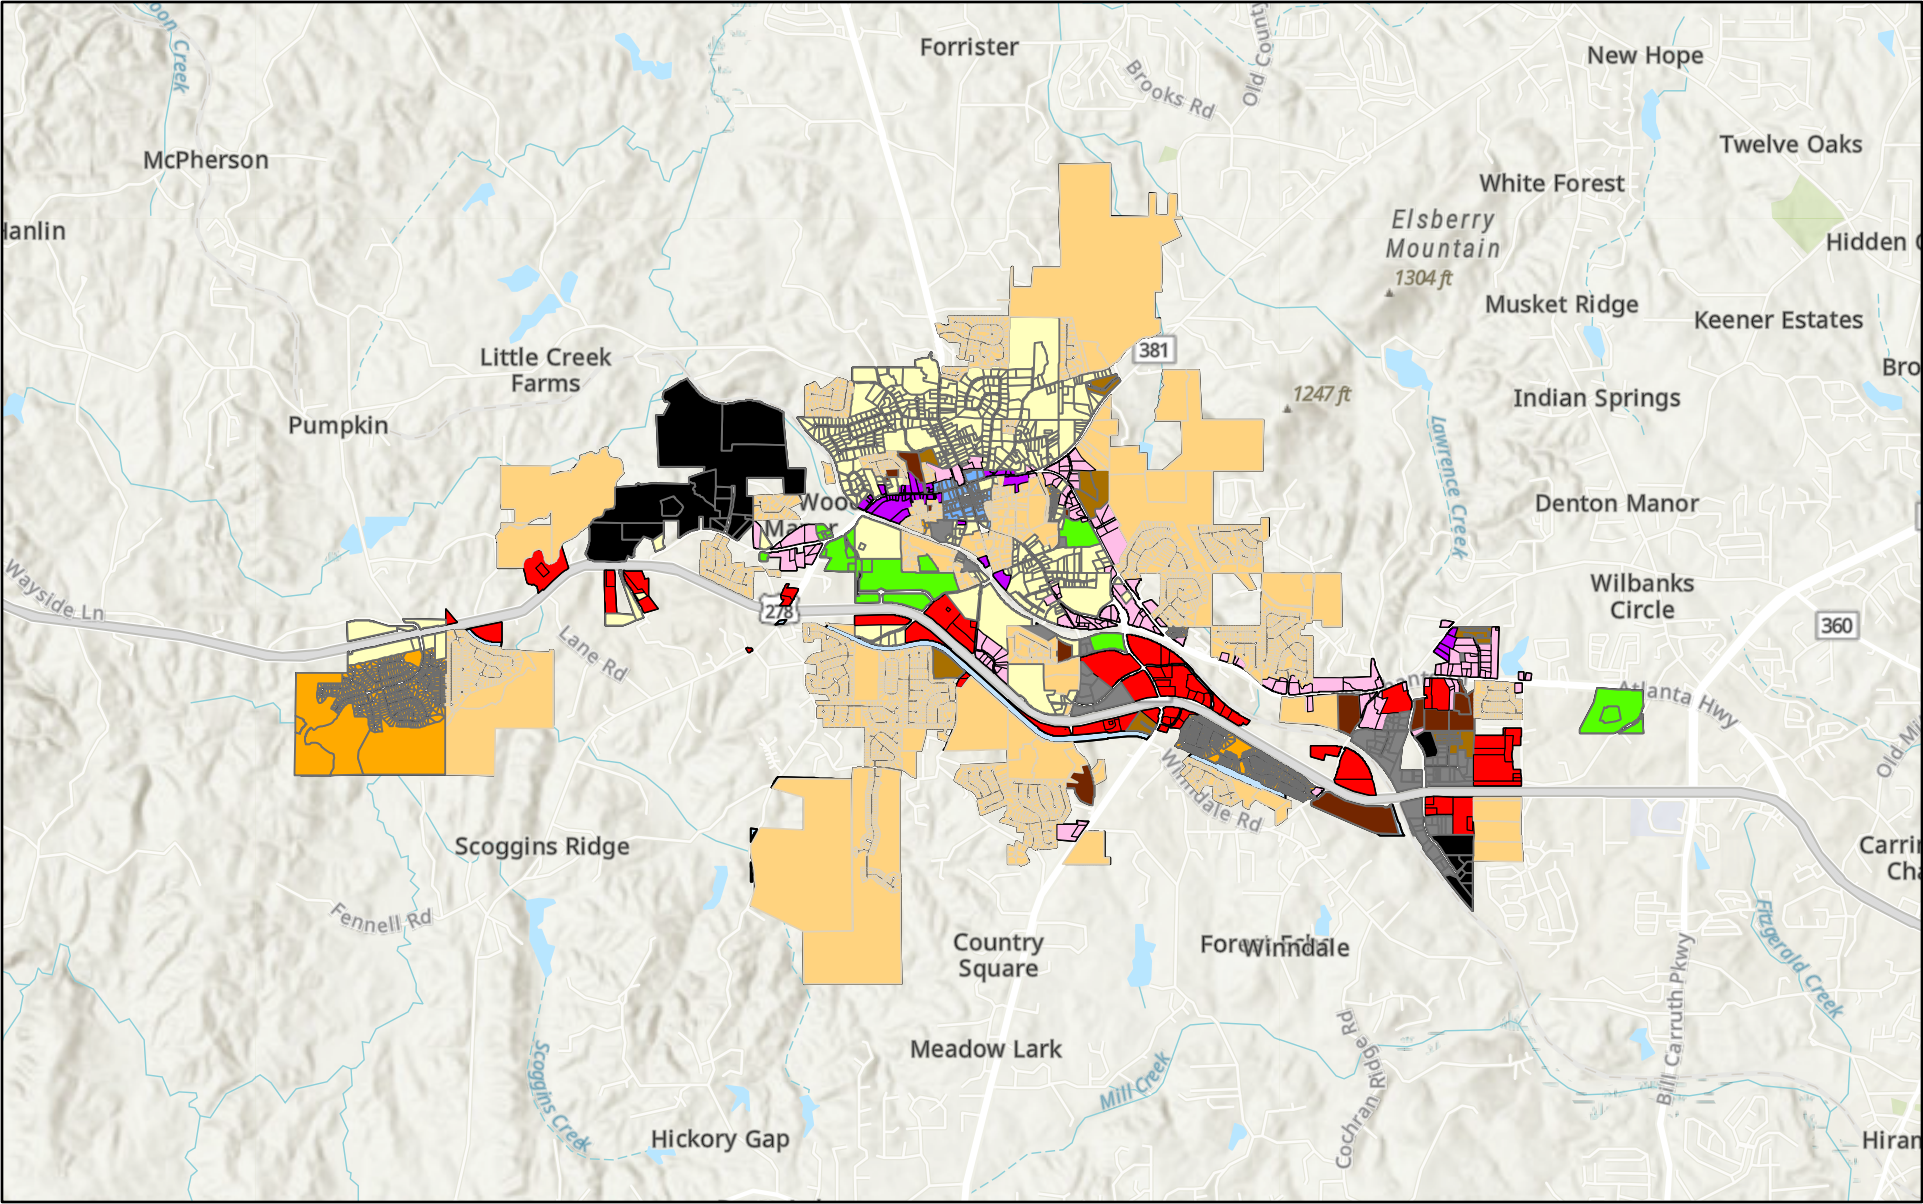

City of Dallas Official Zoning Map -Adopted July 10th, 2023 and Readopted September 9th, 2024

9/6/2024

Proposed Zoning	R-3	MXU	OMI	CBD	1100
	R-1	C-1	I-1	TH	Parcels
	R-2	C-2	I-2	MF-1	1100

World Hillshade

Esri, NASA, NGA, USGS, FEMA, Esri, TomTom, Garmin, SafeGraph, GeoTechnologies, Inc, METI/NASA, USGS, EPA, NPS, USDA, USFWS