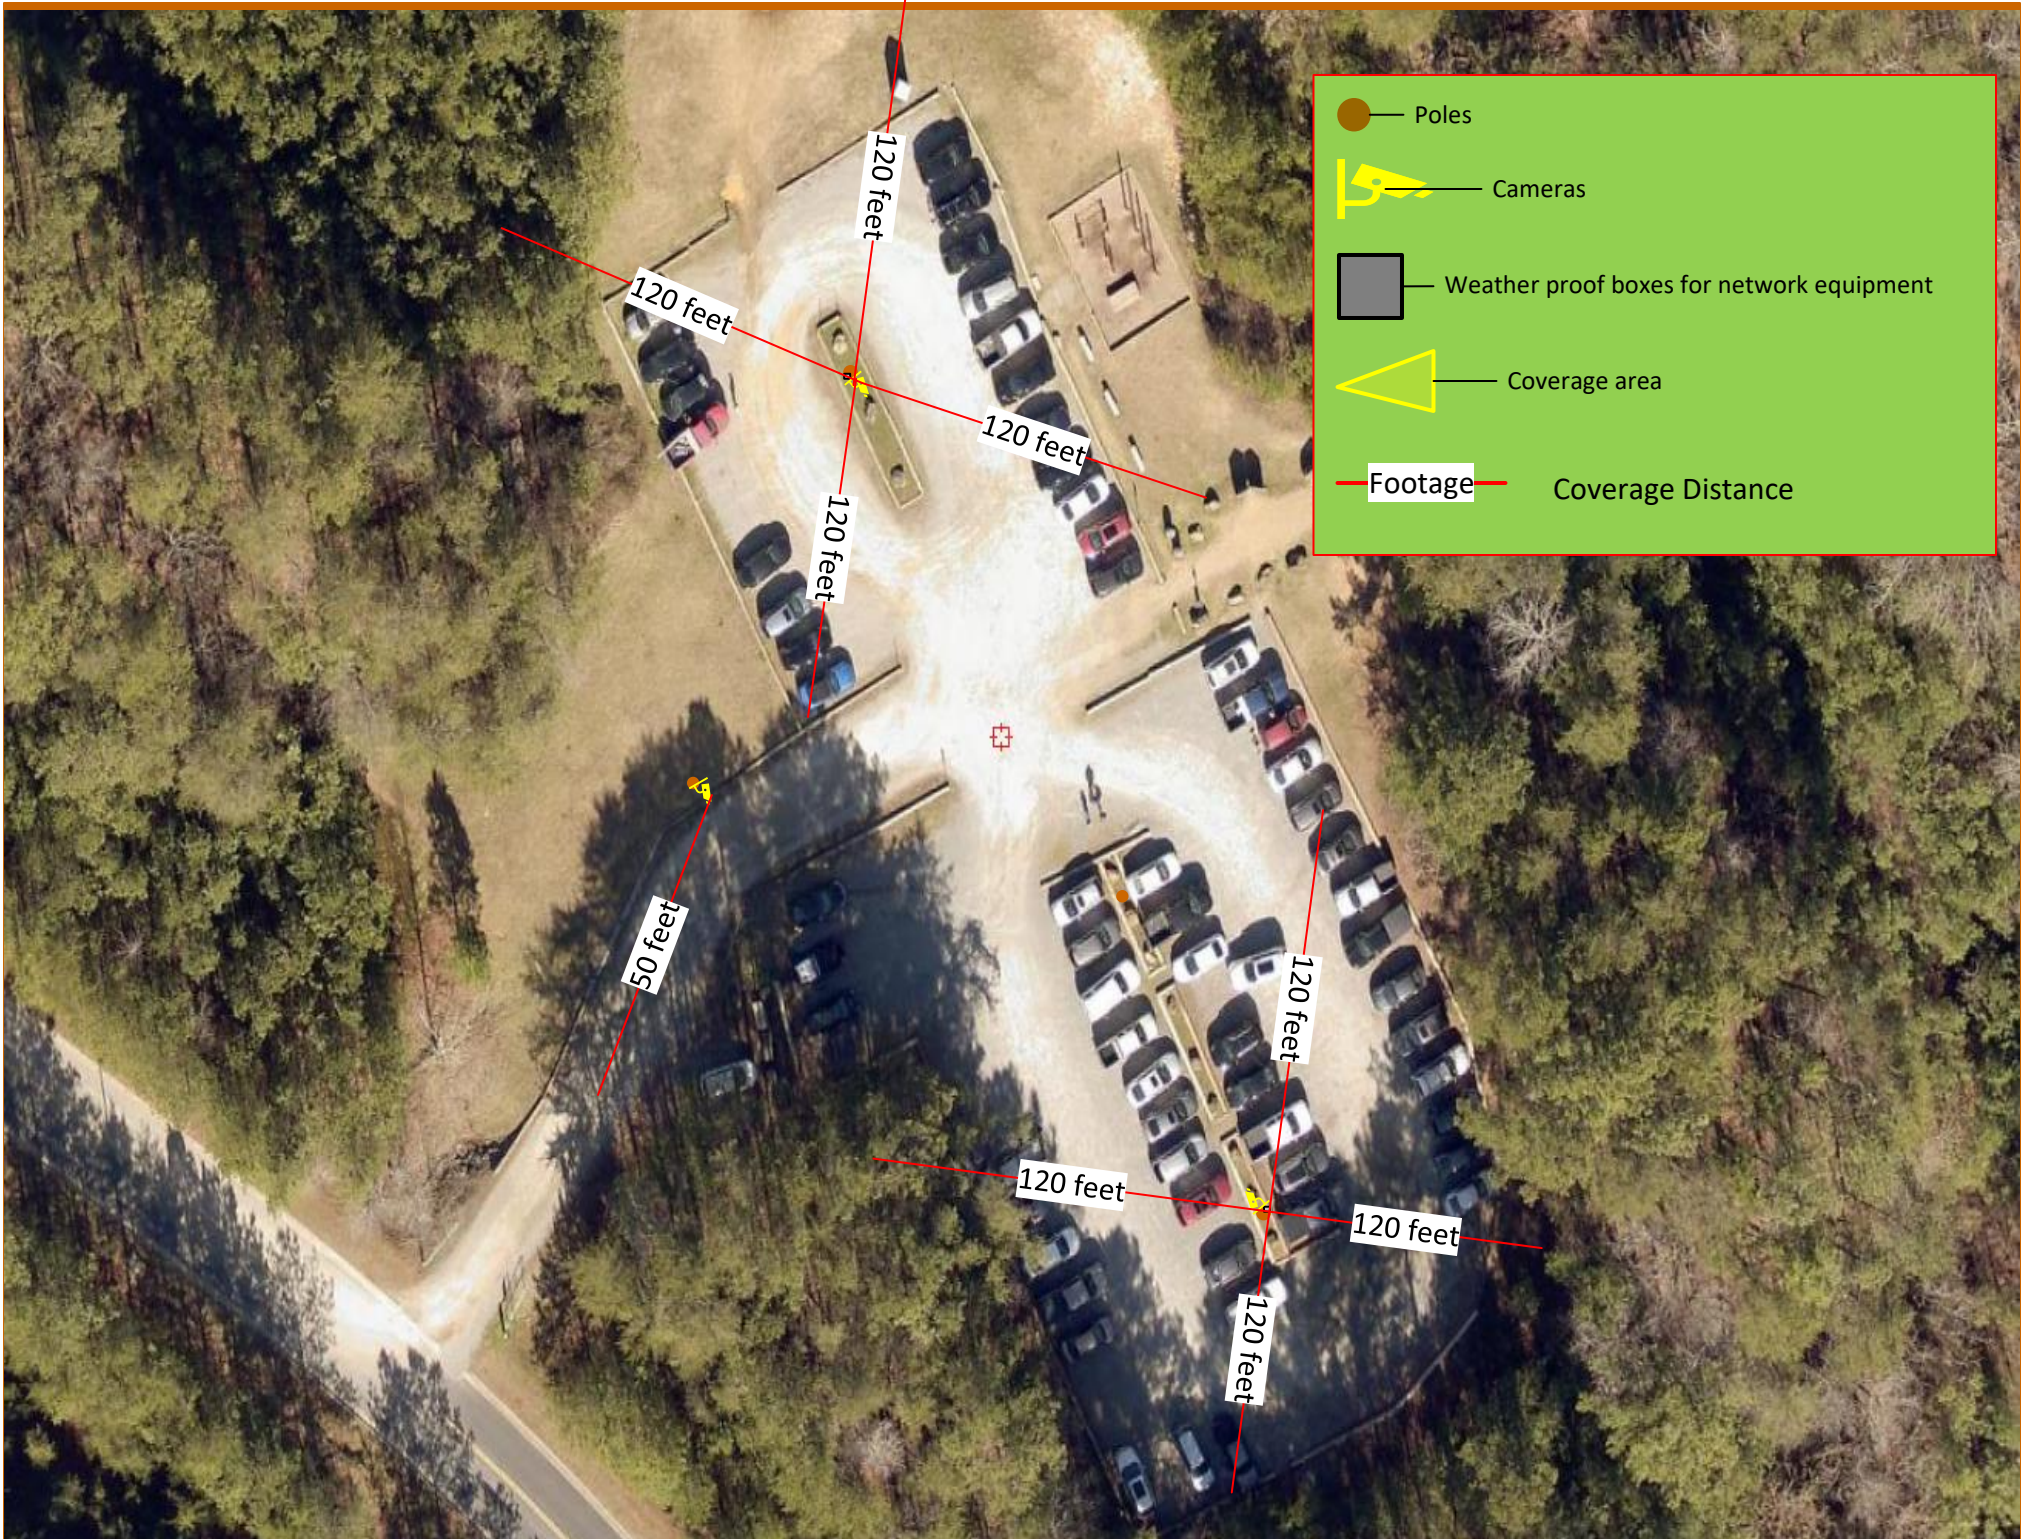

● Poles

🚩 Cameras

■ Weather proof boxes for network equipment

△ Coverage area

— Footage — Coverage Distance

Camera 1 MULTI-SENSOR Camera

Cabinet on pole with switch

Camera 3 License Plate Reader

Fed from Pole 1 via Ethernet

Cabinet on pole with switch

Camera 2 MULTI-SENSOR Camera

● Poles

📷 Cameras

■ Weather proof boxes for network equipment

△ Coverage area

— Footage — Coverage Distance

120 feet

120 feet

120 feet

120 feet

50 feet

120 feet

120 feet

120 feet

120 feet

- Poles
- 📷 Cameras
- Weather proof boxes for network equipment
- △ Coverage area
- Footage — Coverage Distance