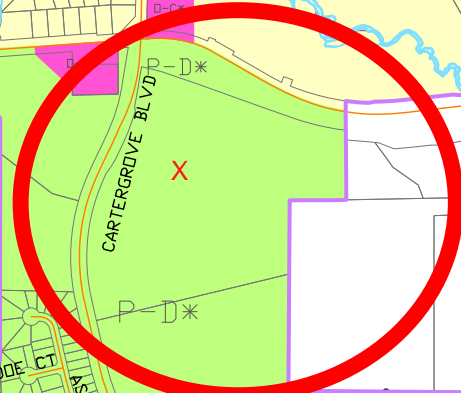

BARTOW COUNTY
BUILDING COUNTY

BARTOW COUNTY
PAULDING COUNTY

L M N O P R