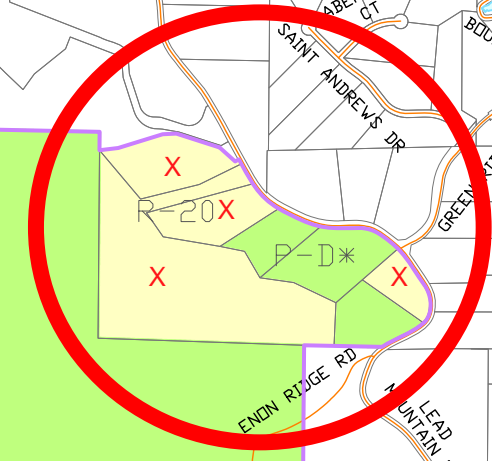

BARTOW COUNTY
BUILDING COUNTY

BARTOW COUNTY
PAULDING COUNTY

L M N O P R