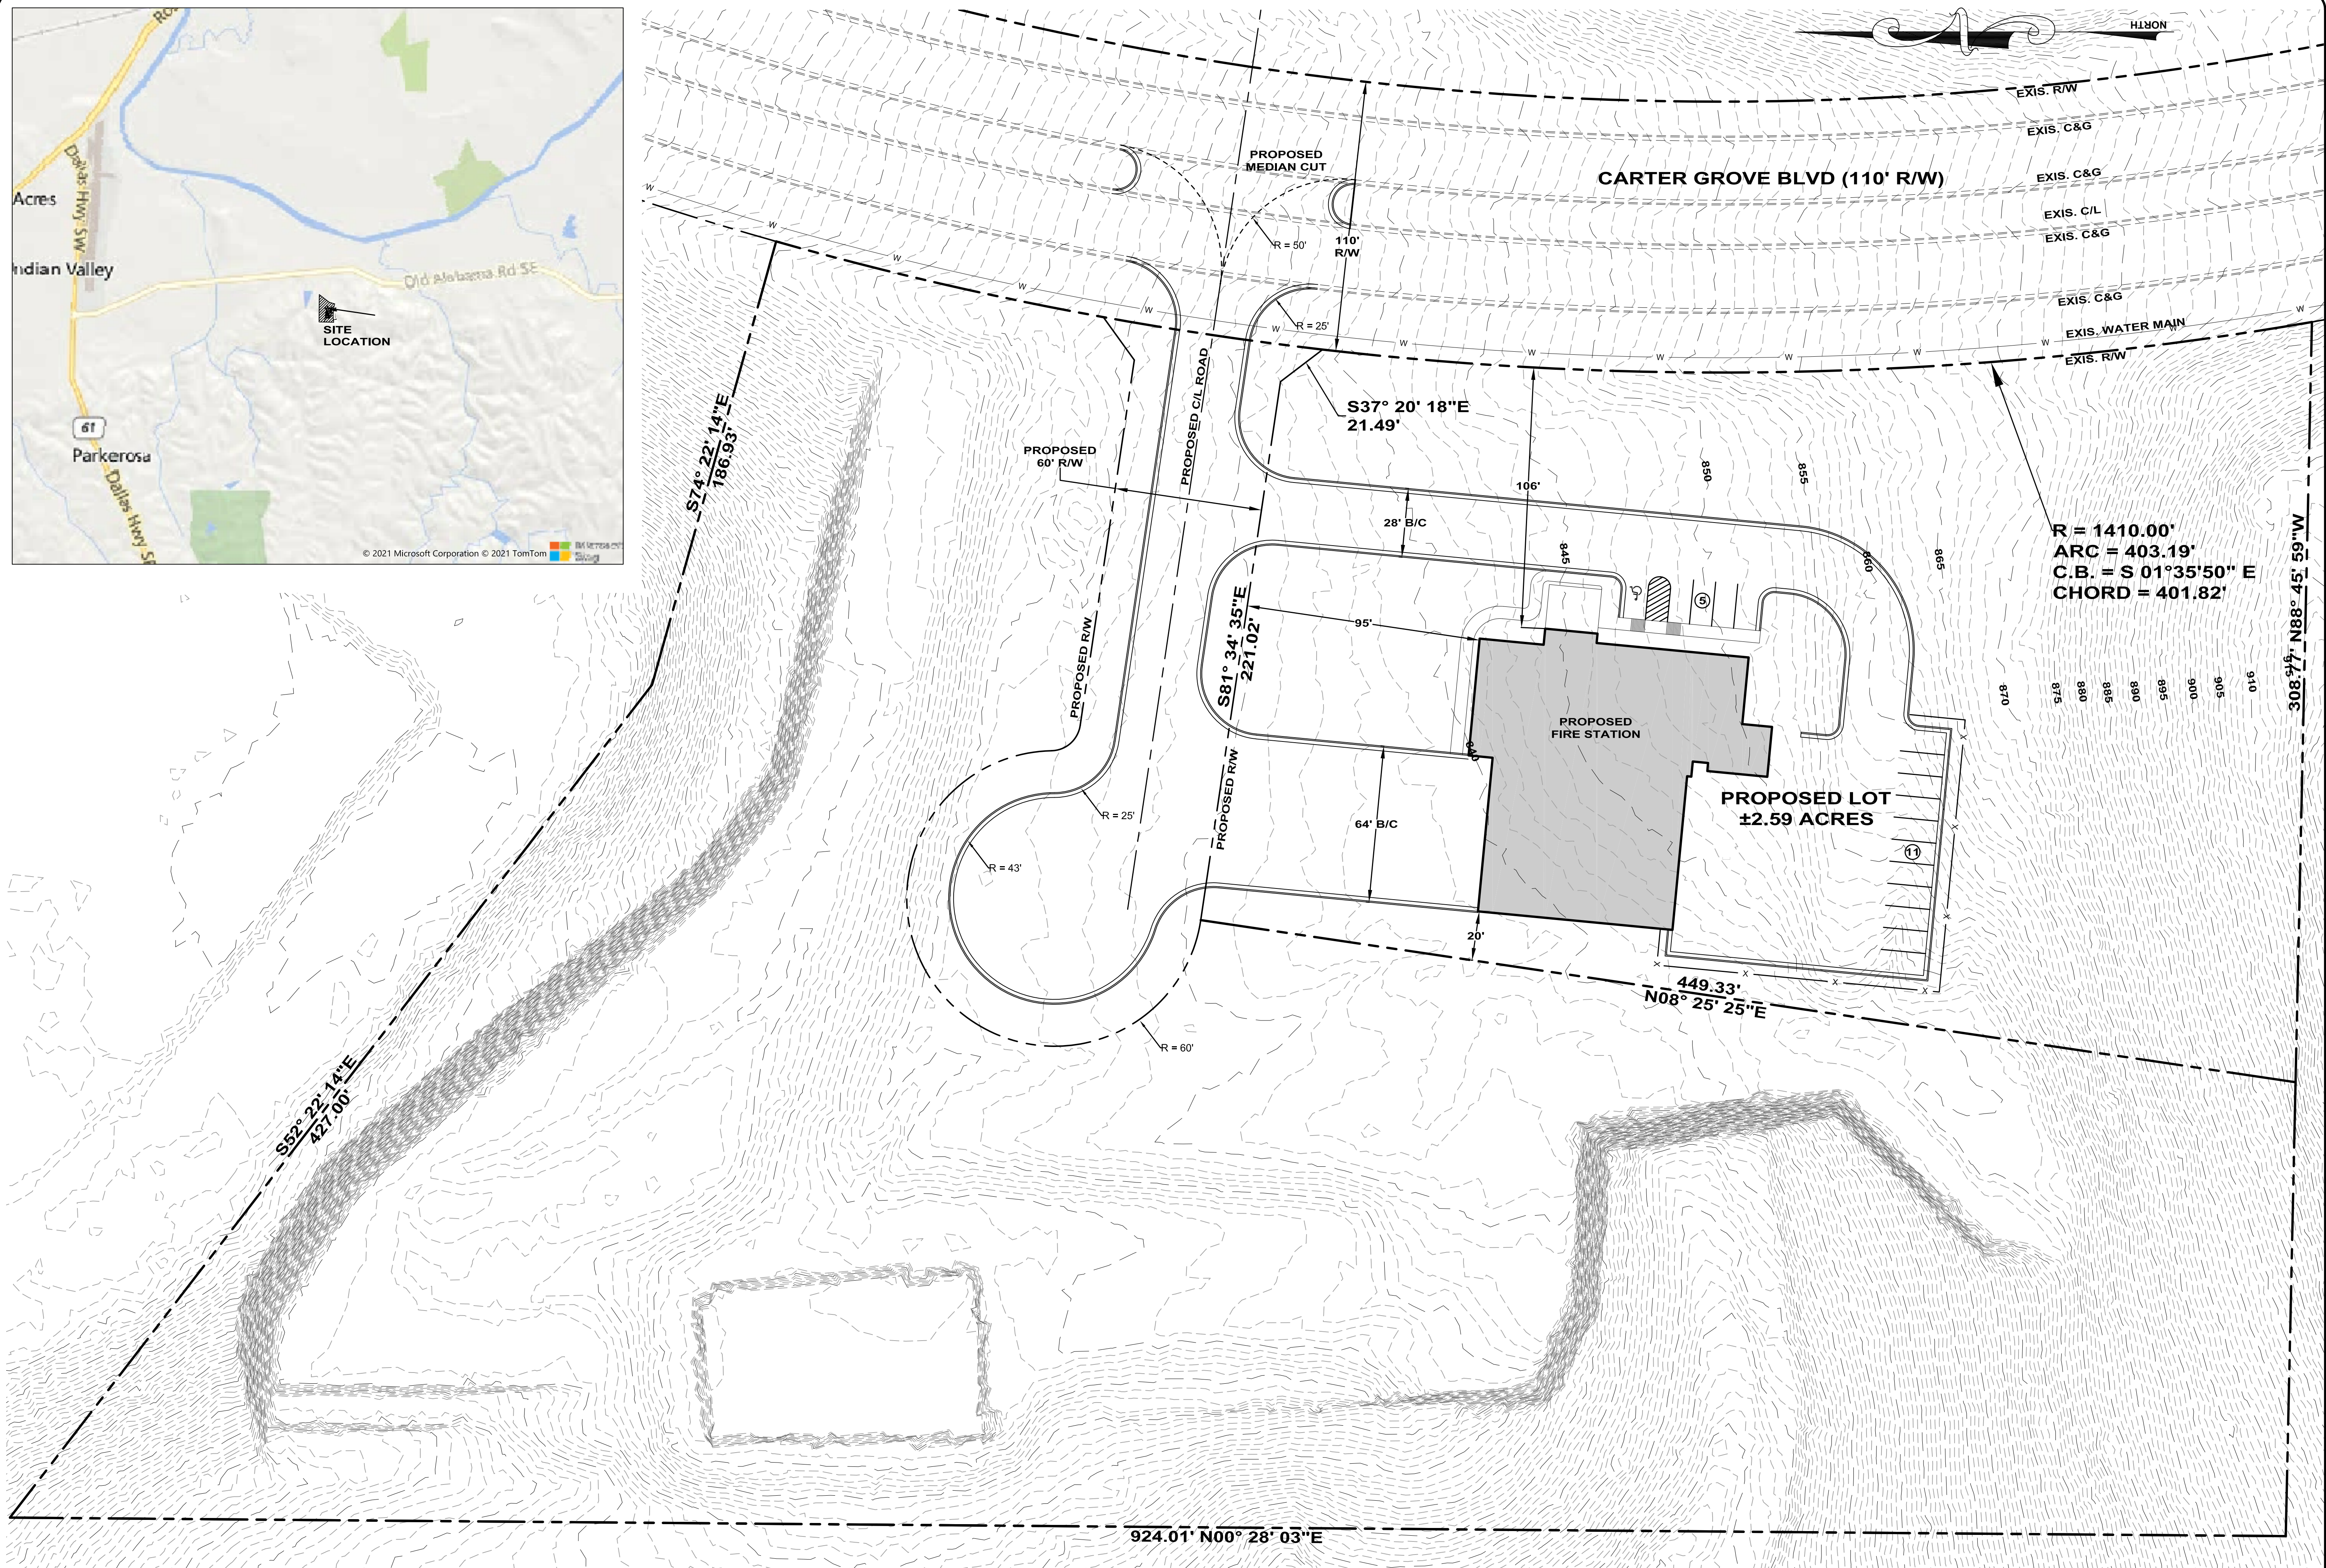

© 2021 Microsoft Corporation © 2021 TomTom

REVISIONS

www.perspectiveeng.com

**PERSPECTIVE ENGINEERING**

4255 Wade Green Road, #625  
Kennesaw, Georgia 30144  
Ph: (678) 567-1203

GA SOS Eng. Firm Lic #PEF003958

JULIAN

DWG.: 665-Concept.dwg      JOB NUMBER: 2016-510  
DATE: 09/30/21              DRAWN BY: J.LJ

PROJECT NAME  
CARTER GROVE FIRE STATION  
LAND LOT 993, 4TH DISTRICT, 3RD SECTION  
CITY OF CARTERSVILLE, BARTOW COUNTY, GEORGIA

CLIENT NAME  
CITY OF CARTERSVILLE  
10 N. ERWIN STREET  
CARTERSVILLE, GEORGIA 30120

SEAL

**PRELIMINARY  
NOT FOR  
CONSTRUCTION**

PRELIMINARY  
SITE PLAN