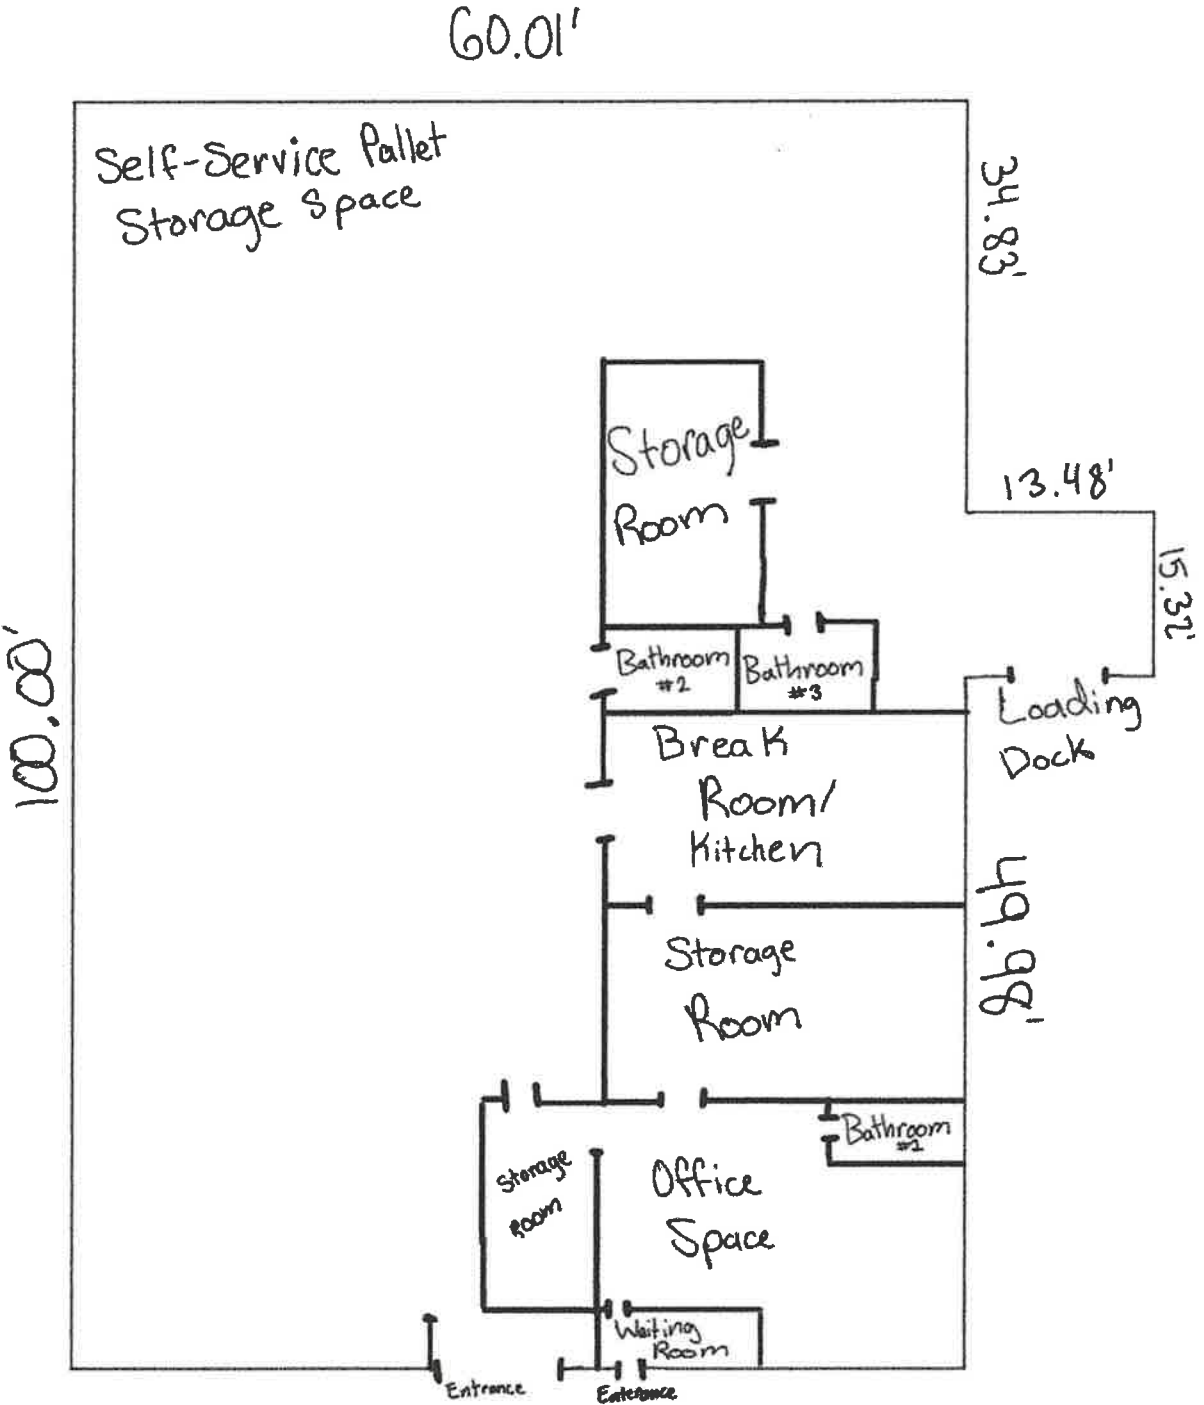

EXHIBIT F: Proposed Floor Plan

103 Elsie Ave.  
Crest Hill, IL 60403

Proposed Floor Plan Diagram