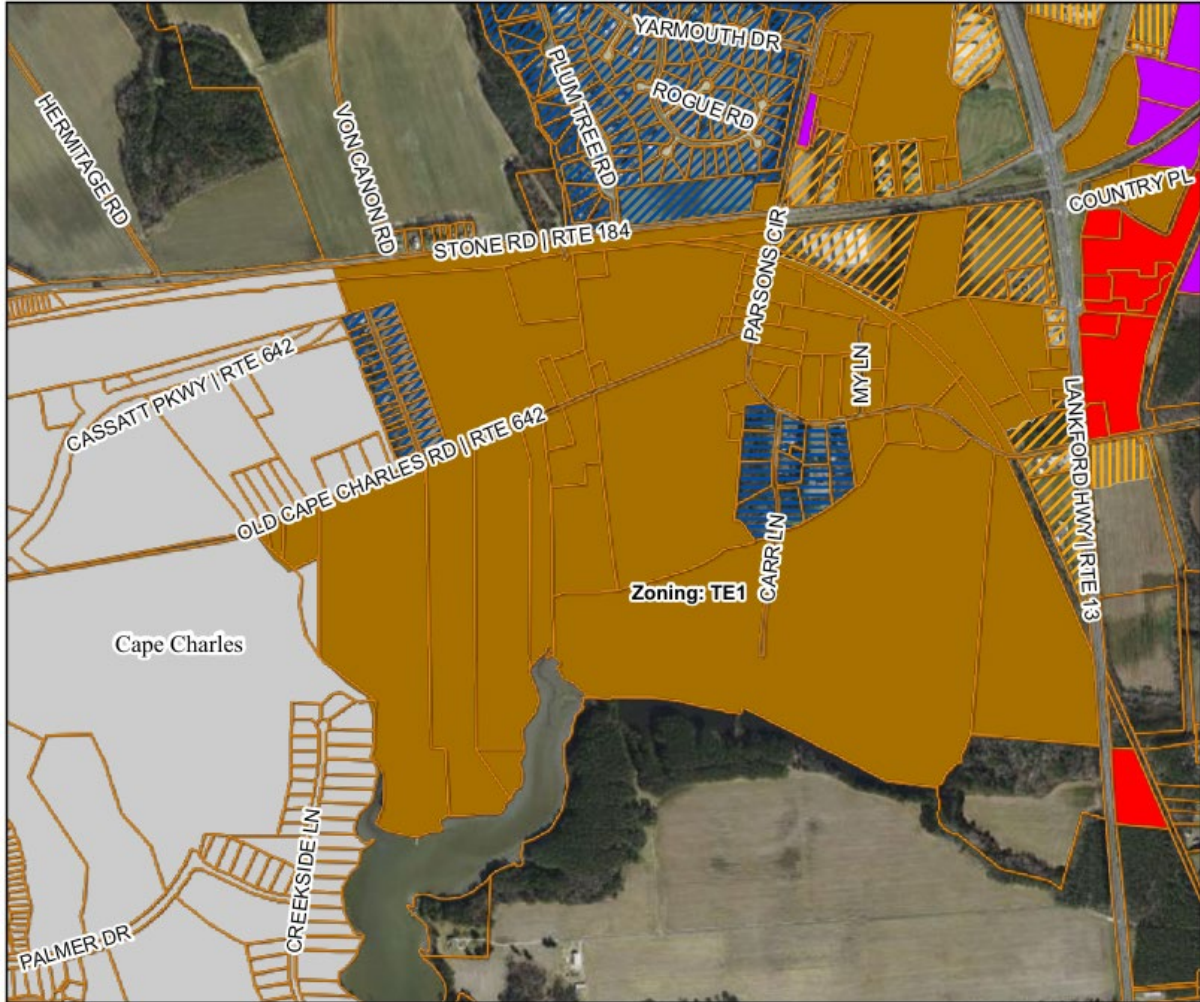

TE-1 around CC

1" = 1,348'

Northeastern Cape, Virginia