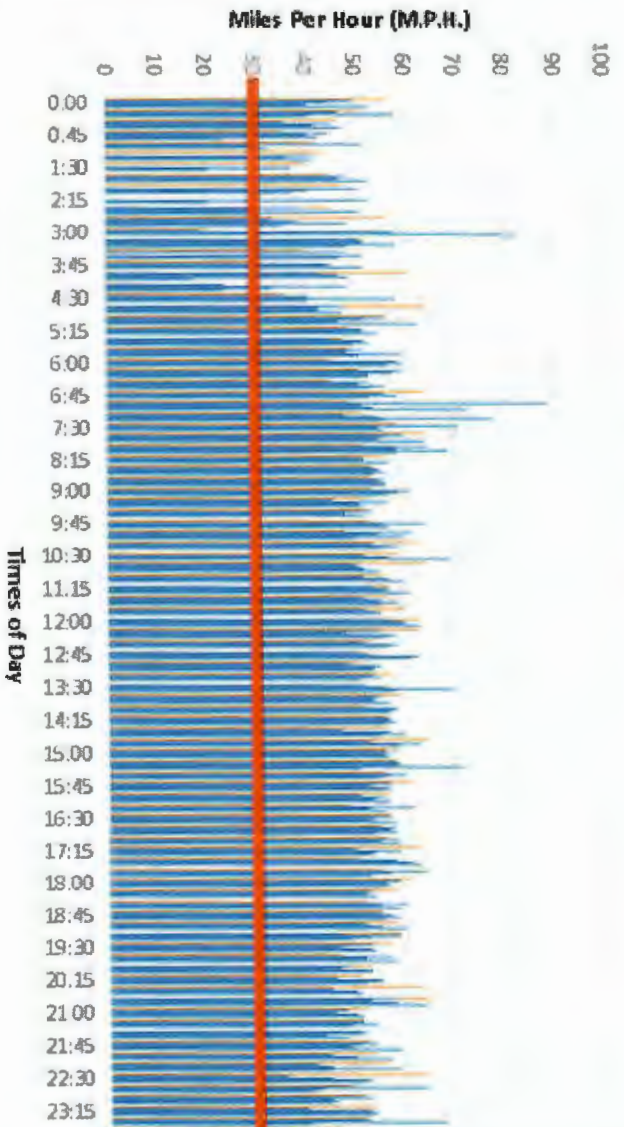

Somonauk Road S/B at Cortland Center Speed Study
09/10/2024 - 09/15/2024