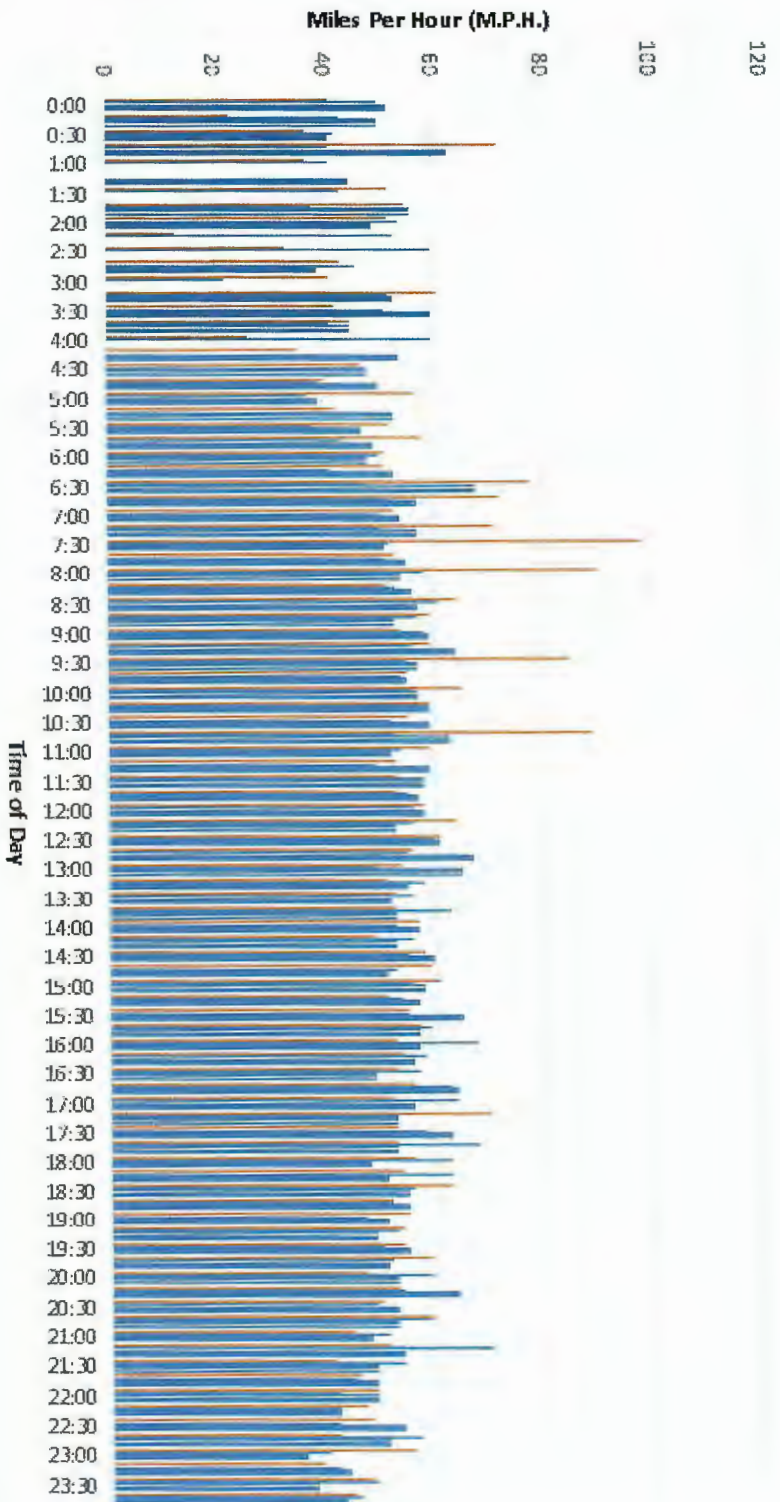

# CORTLAND POLICE DEPARTMENT 2024

SUMMARY	Jan	Feb	Mar	Apr	May	Jun	Jul	Aug	Sep	Oct	Nov	Dec	Total
Group A Offenses (NIBRS)	11	9	1	14	8	12	10	7	9	0	0	0	81
Mental Health Calls (NIBRS)	1	1	0	3	1	3	1	1	1	0	0	0	12
Community Contacts	42	28	32	37	69	56	50	59	46	0	0	0	419
Drug Offenses	1	2	2	0	1	1	0	0	2	0	0	0	9
Alcohol Offenses	0	0	0	0	0	0	0	0	0	0	0	0	0
Juvenile Offenses	1	0	2	2	0	0	0	0	3	0	0	0	8
Municipal Code	28	1	0	0	20	8	15	3	2	0	0	0	77
Traffic Stops	10	16	23	19	23	13	17	19	11	0	0	0	151
Warnings	9	10	20	12	15	7	13	14	7	0	0	0	107
Tickets Issued	7	8	0	6	8	13	4	9	4	0	0	0	59
Accidents	4	1	2	1	3	3	4	2	1	0	0	0	21
Criminal Arrests	7	5	3	1	3	6	2	2	6	0	0	0	35
*Warrant Arrests (# also included in Criminal Arrests)	2	0	0	3	0	0	2	0	0	0	0	0	7
Calls For Service	150	165	136	130	170	174	164	129	149	0	0	0	1,367
CAD Events	710	691	758	648	786	803	854	738	781	0	0	0	6,769
Case Reports	69	32	14	42	51	50	47	32	46	0	0	0	383
Parking Tickets	0	0	0	0	0	0	0	0	0	0	0	0	0
<b>Total</b>	<b>1,052</b>	<b>969</b>	<b>993</b>	<b>918</b>	<b>1,158</b>	<b>1,149</b>	<b>1,183</b>	<b>1,015</b>	<b>1,068</b>	<b>0</b>	<b>0</b>	<b>0</b>	<b>9,505</b>

## SQUAD CAR MILEAGE as of SEP 2024

VEHICLE	YEAR	MILES
Ford Explorer	2021	23,974
Ford Explorer	2017	122,355
Ford Taurus	2018	66,586
Ford Taurus	2019	44,227
Chevy Tahoe	2020	40,446

## SQUAD CAR EXPENSES

(01-6200-241)

3D

\$799.94

Somonauk Road S/B at Cortland Center Speed Study  
09/10/2024 - 09/15/2024

South Bound Somonauk at Cortland Center Road Speed Study  
09/29/2024 - 10/04/2024