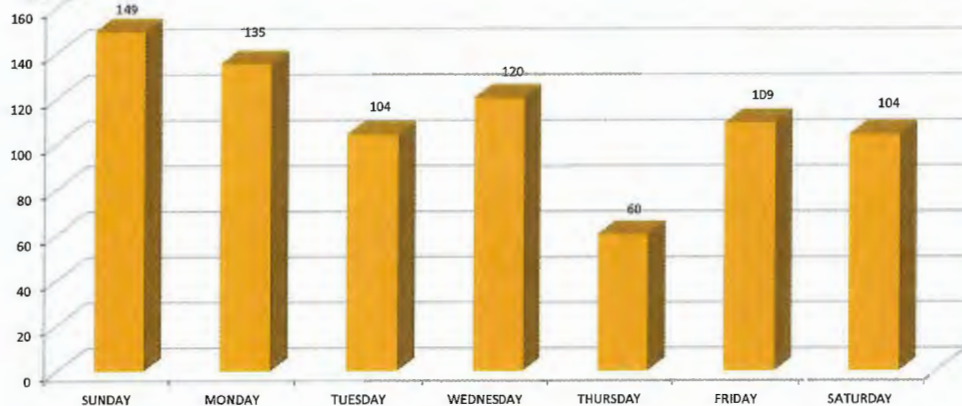

CORTLAND POLICE DEPARTMENT 2024

SUMMARY	Jan	Feb	Mar	Apr	May	Jun	Jul	Aug	Sep	Oct	Nov	Dec	Total
Group A Offenses (NIBRS)	11	9	1	14	8	12	10	7	9	0	0	0	81
Mental Health Calls (NIBRS)	1	1	0	3	1	3	1	1	1	0	0	0	12
Community Contacts	42	28	32	37	69	56	50	59	46	0	0	0	419
Drug Offenses	1	2	2	0	1	1	0	0	2	0	0	0	9
Alcohol Offenses	0	0	0	0	0	0	0	0	0	0	0	0	0
Juvenile Offenses	1	0	2	2	0	0	0	0	3	0	0	0	8
Municipal Code	28	1	0	0	20	8	15	3	2	0	0	0	77
Traffic Stops	10	16	23	19	23	13	17	19	11	0	0	0	151
Warnings	9	10	20	12	15	7	13	14	7	0	0	0	107
Tickets Issued	7	8	0	6	8	13	4	9	4	0	0	0	59
Accidents	4	1	2	1	3	3	4	2	1	0	0	0	21
Criminal Arrests	7	5	3	1	3	6	2	2	6	0	0	0	35
*Warrant Arrests (# also included in Criminal Arrests)	2	0	0	3	0	0	2	0	0	0	0	0	7
Calls For Service	150	165	136	130	170	174	164	129	149	0	0	0	1,367
CAD Events	710	691	758	648	786	803	854	738	781	0	0	0	6,769
Case Reports	69	32	14	42	51	50	47	32	46	0	0	0	383
Parking Tickets	0	0	0	0	0	0	0	0	0	0	0	0	0
Total	1,052	969	993	918	1,158	1,149	1,183	1,015	1,068	0	0	0	9,505

SPECIAL SERVICES FOR SEP 2024

ASSIST OTHER AGENCIES	07
ASSIST MOTORISTS	01
KEYS IN CAR	07
HOUSE/BUSINESS CHECK	64
EXTRA PATROL	277
FOOT PATROL	02
SCHOOL PATROL	14
STATIONARY PATROL	100
CONCENTRATED PATROL	03
COMMUNITY CONTACT	46

SEP

SQUAD CAR MILEAGE as of SEP 2024

VEHICLE	YEAR	MILES
Ford Explorer	2021	23,974
Ford Explorer	2017	122,355
Ford Taurus	2018	66,586
Ford Taurus	2019	44,227
Chevy Tahoe	2020	40,446

SQUAD CAR EXPENSES

(01-6200-241)

3D

$799.94