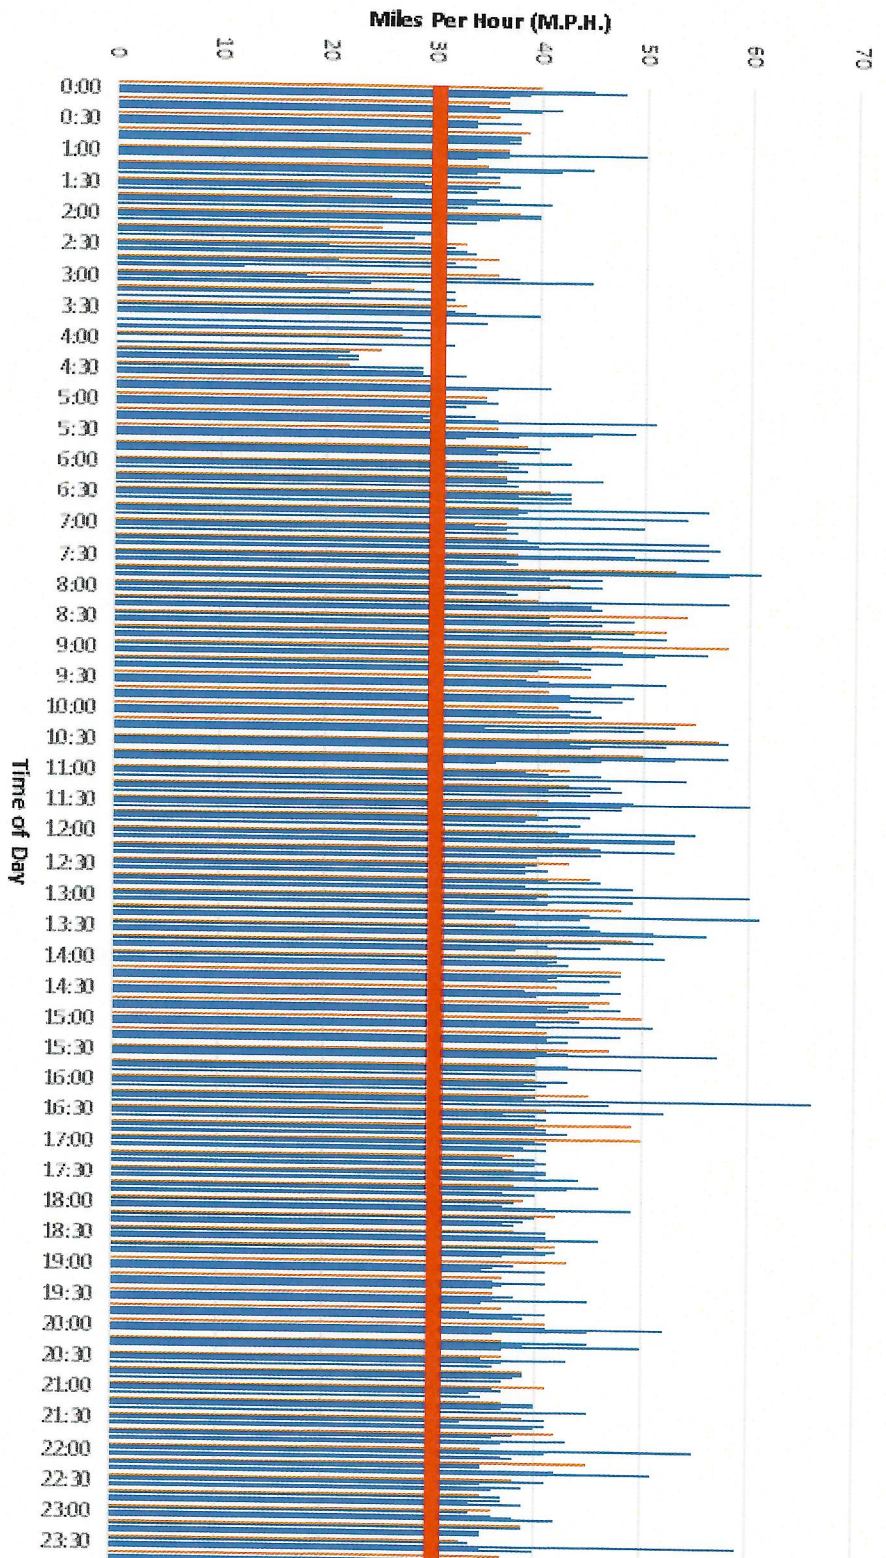

# CORTLAND POLICE DEPARTMENT 2024

SUMMARY	Jan	Feb	Mar	Apr	May	Jun	Jul	Aug	Sep	Oct	Nov	Dec	Total
Group A Offenses (NIBRS)	11	9	1	14	8	12	10	7	9	12	0	0	93
Mental Health Calls (NIBRS)	1	1	0	3	1	3	1	1	1	2	0	0	14
Community Contacts	42	28	32	37	69	56	50	59	46	43	0	0	462
Drug Offenses	1	2	2	0	1	1	0	0	2	2	0	0	11
Alcohol Offenses	0	0	0	0	0	0	0	0	0	0	0	0	0
Juvenile Offenses	1	0	2	2	0	0	0	0	3	2	0	0	10
Municipal Code	28	1	0	0	20	8	15	3	2	6	0	0	83
Traffic Stops	10	16	23	19	23	13	17	19	11	35	0	0	186
Warnings	9	10	20	12	15	7	13	14	7	16	0	0	123
Tickets Issued	7	8	0	6	8	13	4	9	4	8	0	0	67
Accidents	4	1	2	1	3	3	4	2	1	3	0	0	24
Criminal Arrests	7	5	3	1	3	6	2	2	6	5	0	0	40
*Warrant Arrests (# also included in Criminal Arrests)	2	0	0	3	0	0	2	0	0	0	0	0	7
Calls For Service	150	165	136	130	170	174	164	129	149	140	0	0	1,507
CAD Events	710	691	758	648	786	803	854	738	781	942	0	0	7,711
Case Reports	69	32	14	42	51	50	47	32	46	58	0	0	441
Parking Tickets	0	0	0	0	0	0	0	0	0	0	0	0	0
<b>Total</b>	<b>1,052</b>	<b>969</b>	<b>993</b>	<b>918</b>	<b>1,158</b>	<b>1,149</b>	<b>1,183</b>	<b>1,015</b>	<b>1,068</b>	<b>1,274</b>	<b>0</b>	<b>0</b>	<b>10,779</b>

**SQUAD CAR MILEAGE as of OCT 2024**

VEHICLE	YEAR	MILES
Ford Explorer	2021	25096
Ford Explorer	2017	123558
Ford Taurus	2018	68174
Ford Taurus	2019	44776
Chevy Tahoe	2020	45190

**SQUAD CAR EXPENSES**  
(01-6200-241)

North Bound Somonauk at South Avenue Speed Study  
October 31st, 2024 - November 4th, 2024

Southbound Somonauk at Cortland Center  
Speed Study  
10/14/2024 - 10/19/2024