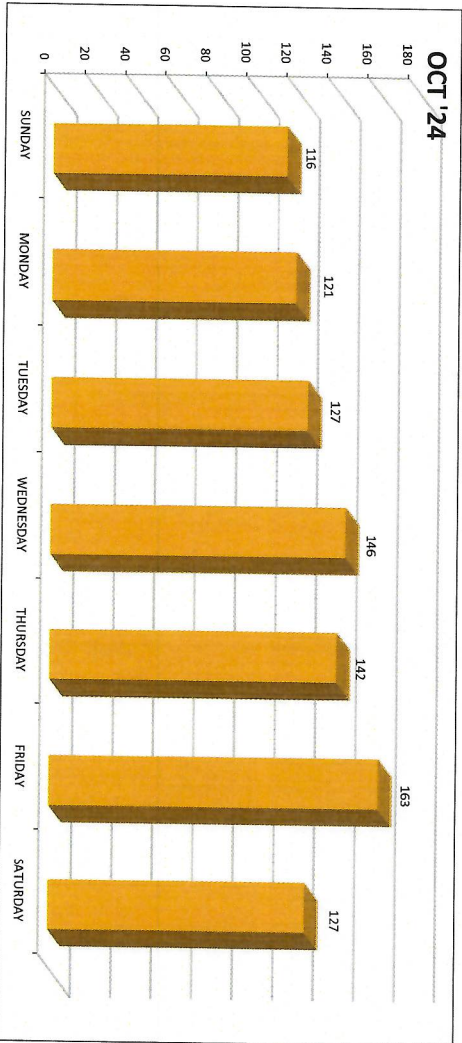

# CORTLAND POLICE DEPARTMENT 2024

SUMMARY	Jan	Feb	Mar	Apr	May	Jun	Jul	Aug	Sep	Oct	Nov	Dec	Total
Group A Offenses (NIBRS)	11	9	1	14	8	12	10	7	9	12	0	0	93
Mental Health Calls (NIBRS)	1	1	0	3	1	3	1	1	1	2	0	0	14
Community Contacts	42	28	32	37	69	56	50	59	46	43	0	0	462
Drug Offenses	1	2	2	0	1	1	0	0	2	2	0	0	11
Alcohol Offenses	0	0	0	0	0	0	0	0	0	0	0	0	0
Juvenile Offenses	1	0	2	2	0	0	0	0	3	2	0	0	10
Municipal Code	28	1	0	0	20	8	15	3	2	6	0	0	83
Traffic Stops	10	16	23	19	23	13	17	19	11	35	0	0	186
Warnings	9	10	20	12	15	7	13	14	7	16	0	0	123
Tickets Issued	7	8	0	6	8	13	4	9	4	8	0	0	67
Accidents	4	1	2	1	3	3	4	2	1	3	0	0	24
Criminal Arrests	7	5	3	1	3	6	2	2	6	5	0	0	40
*Warrant Arrests (# also included in Criminal Arrests)	2	0	0	3	0	0	2	0	0	0	0	0	7
Calls For Service	150	165	136	130	170	174	164	129	149	140	0	0	1,507
CAD Events	710	691	758	648	786	803	854	738	781	942	0	0	7,711
Case Reports	69	32	14	42	51	50	47	32	46	58	0	0	441
Parking Tickets	0	0	0	0	0	0	0	0	0	0	0	0	0
<b>Total</b>	<b>1,052</b>	<b>969</b>	<b>993</b>	<b>918</b>	<b>1,158</b>	<b>1,149</b>	<b>1,183</b>	<b>1,015</b>	<b>1,068</b>	<b>1,274</b>	<b>0</b>	<b>0</b>	<b>10,779</b>

**SQUAD CAR MILEAGE as of OCT 2024**

VEHICLE	YEAR	MILES
Ford Explorer	2021	25096
Ford Explorer	2017	123558
Ford Taurus	2018	68174
Ford Taurus	2019	44776
Chevy Tahoe	2020	45190

**SQUAD CAR EXPENSES**  
(01-6200-241)