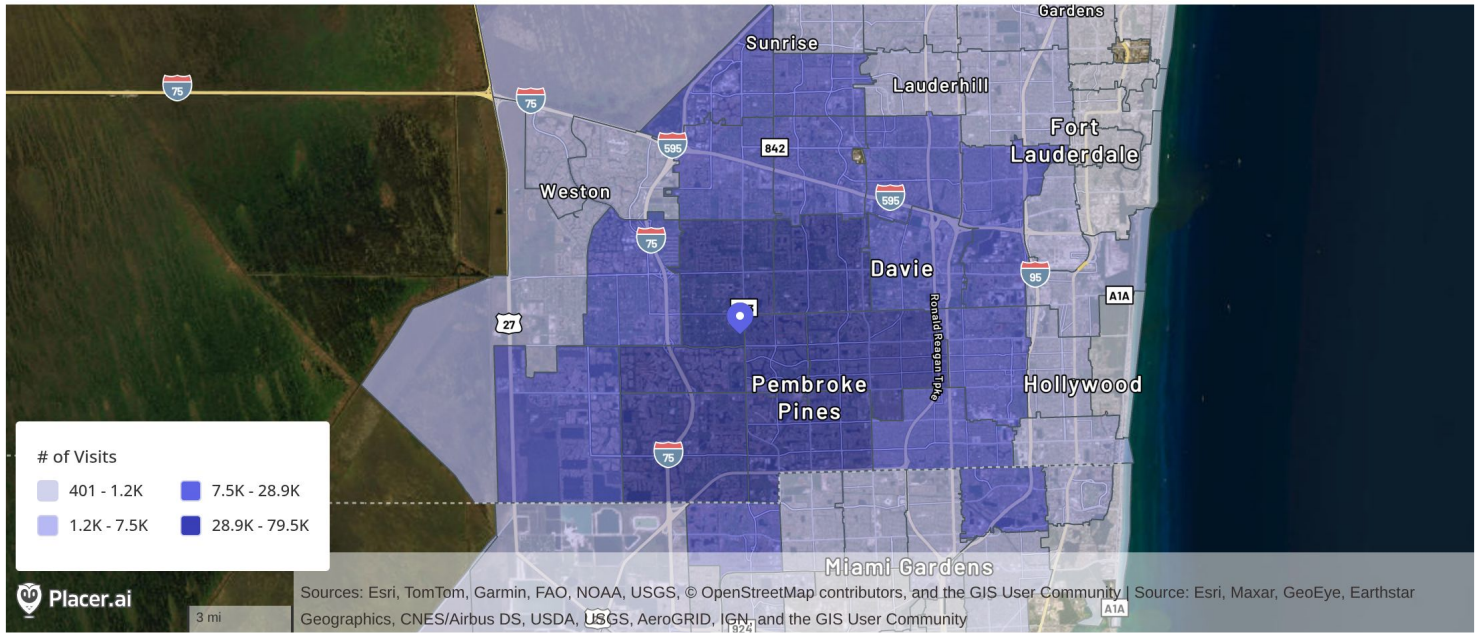

Visitors By Origin

Jan 1 - Dec 31, 2025

Property:

Flamingo West Park

6201 S Flamingo Rd, Cooper City, FL 33330

Scan to view on placer.ai platform

Visitors By Origin

Jan 1 - Dec 31, 2025

Visitors By Origin

Zip Code	Visits (% of Total)
33024 Pembroke Pines, FL	79.5K (10.4%)
33026 Pembroke Pines, FL	77K (10.1%)
33328 Davie, FL	71.2K (9.4%)
33025 Miramar, FL	48.6K (6.4%)
33330 Davie, FL	41.4K (5.4%)
33027 Miramar, FL	37.5K (4.9%)
33028 Pembroke Pines, FL	36.3K (4.8%)

Visitors By Origin

Jan 1 - Dec 31, 2025

Zip Code	Visits (% of Total)
33029 Miramar, FL	27.5K (3.6%)
33324 Plantation, FL	22.3K (2.9%)
33023 Miramar, FL	21.6K (2.8%)

Jan 1st, 2025 - Dec 31st, 2025
Data provided by Placer Labs Inc. (www.placer.ai)