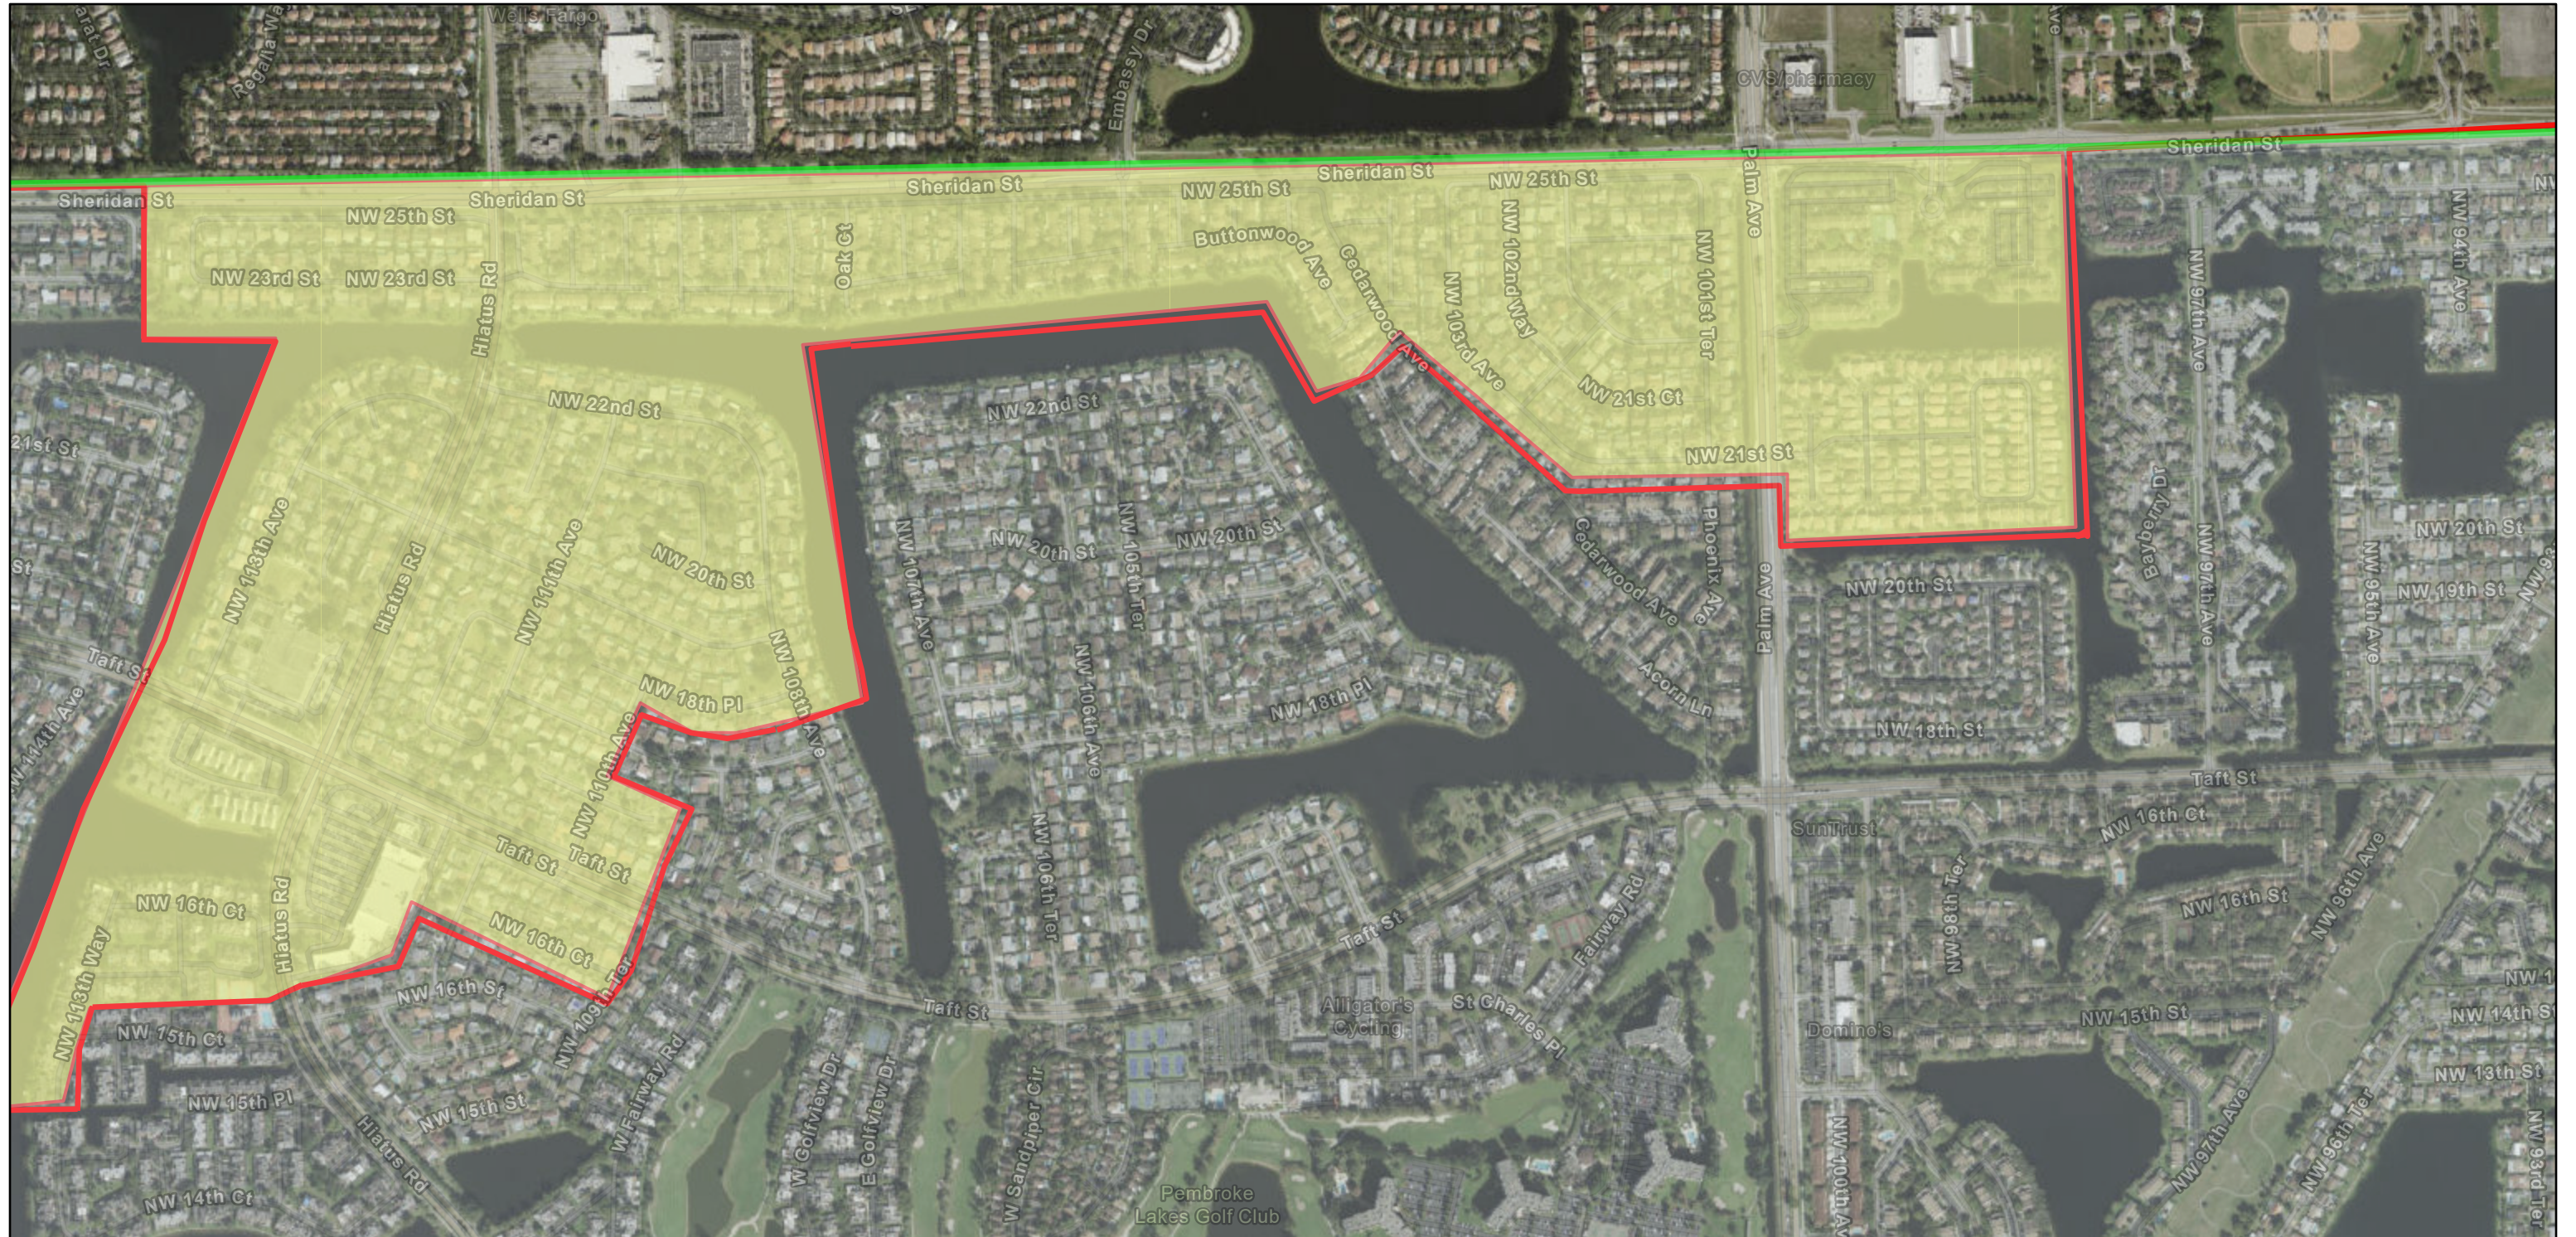

CC-28 & PP69 Boundary

9/21/2021, 2:53:44 PM

- PembrokePinesCity_Boundary
- PPCityBoundary_1
- Fire Response Boundary - Line layer
- Fire Response Boundary - Polygon layer
- City

State of Florida, Maxar, Esri Community Maps Contributors, FDEP, Esri, HERE, Garmin, SafeGraph, INCREMENT P, METI/NASA, USGS, EPA, NPS, US Census Bureau, USDA