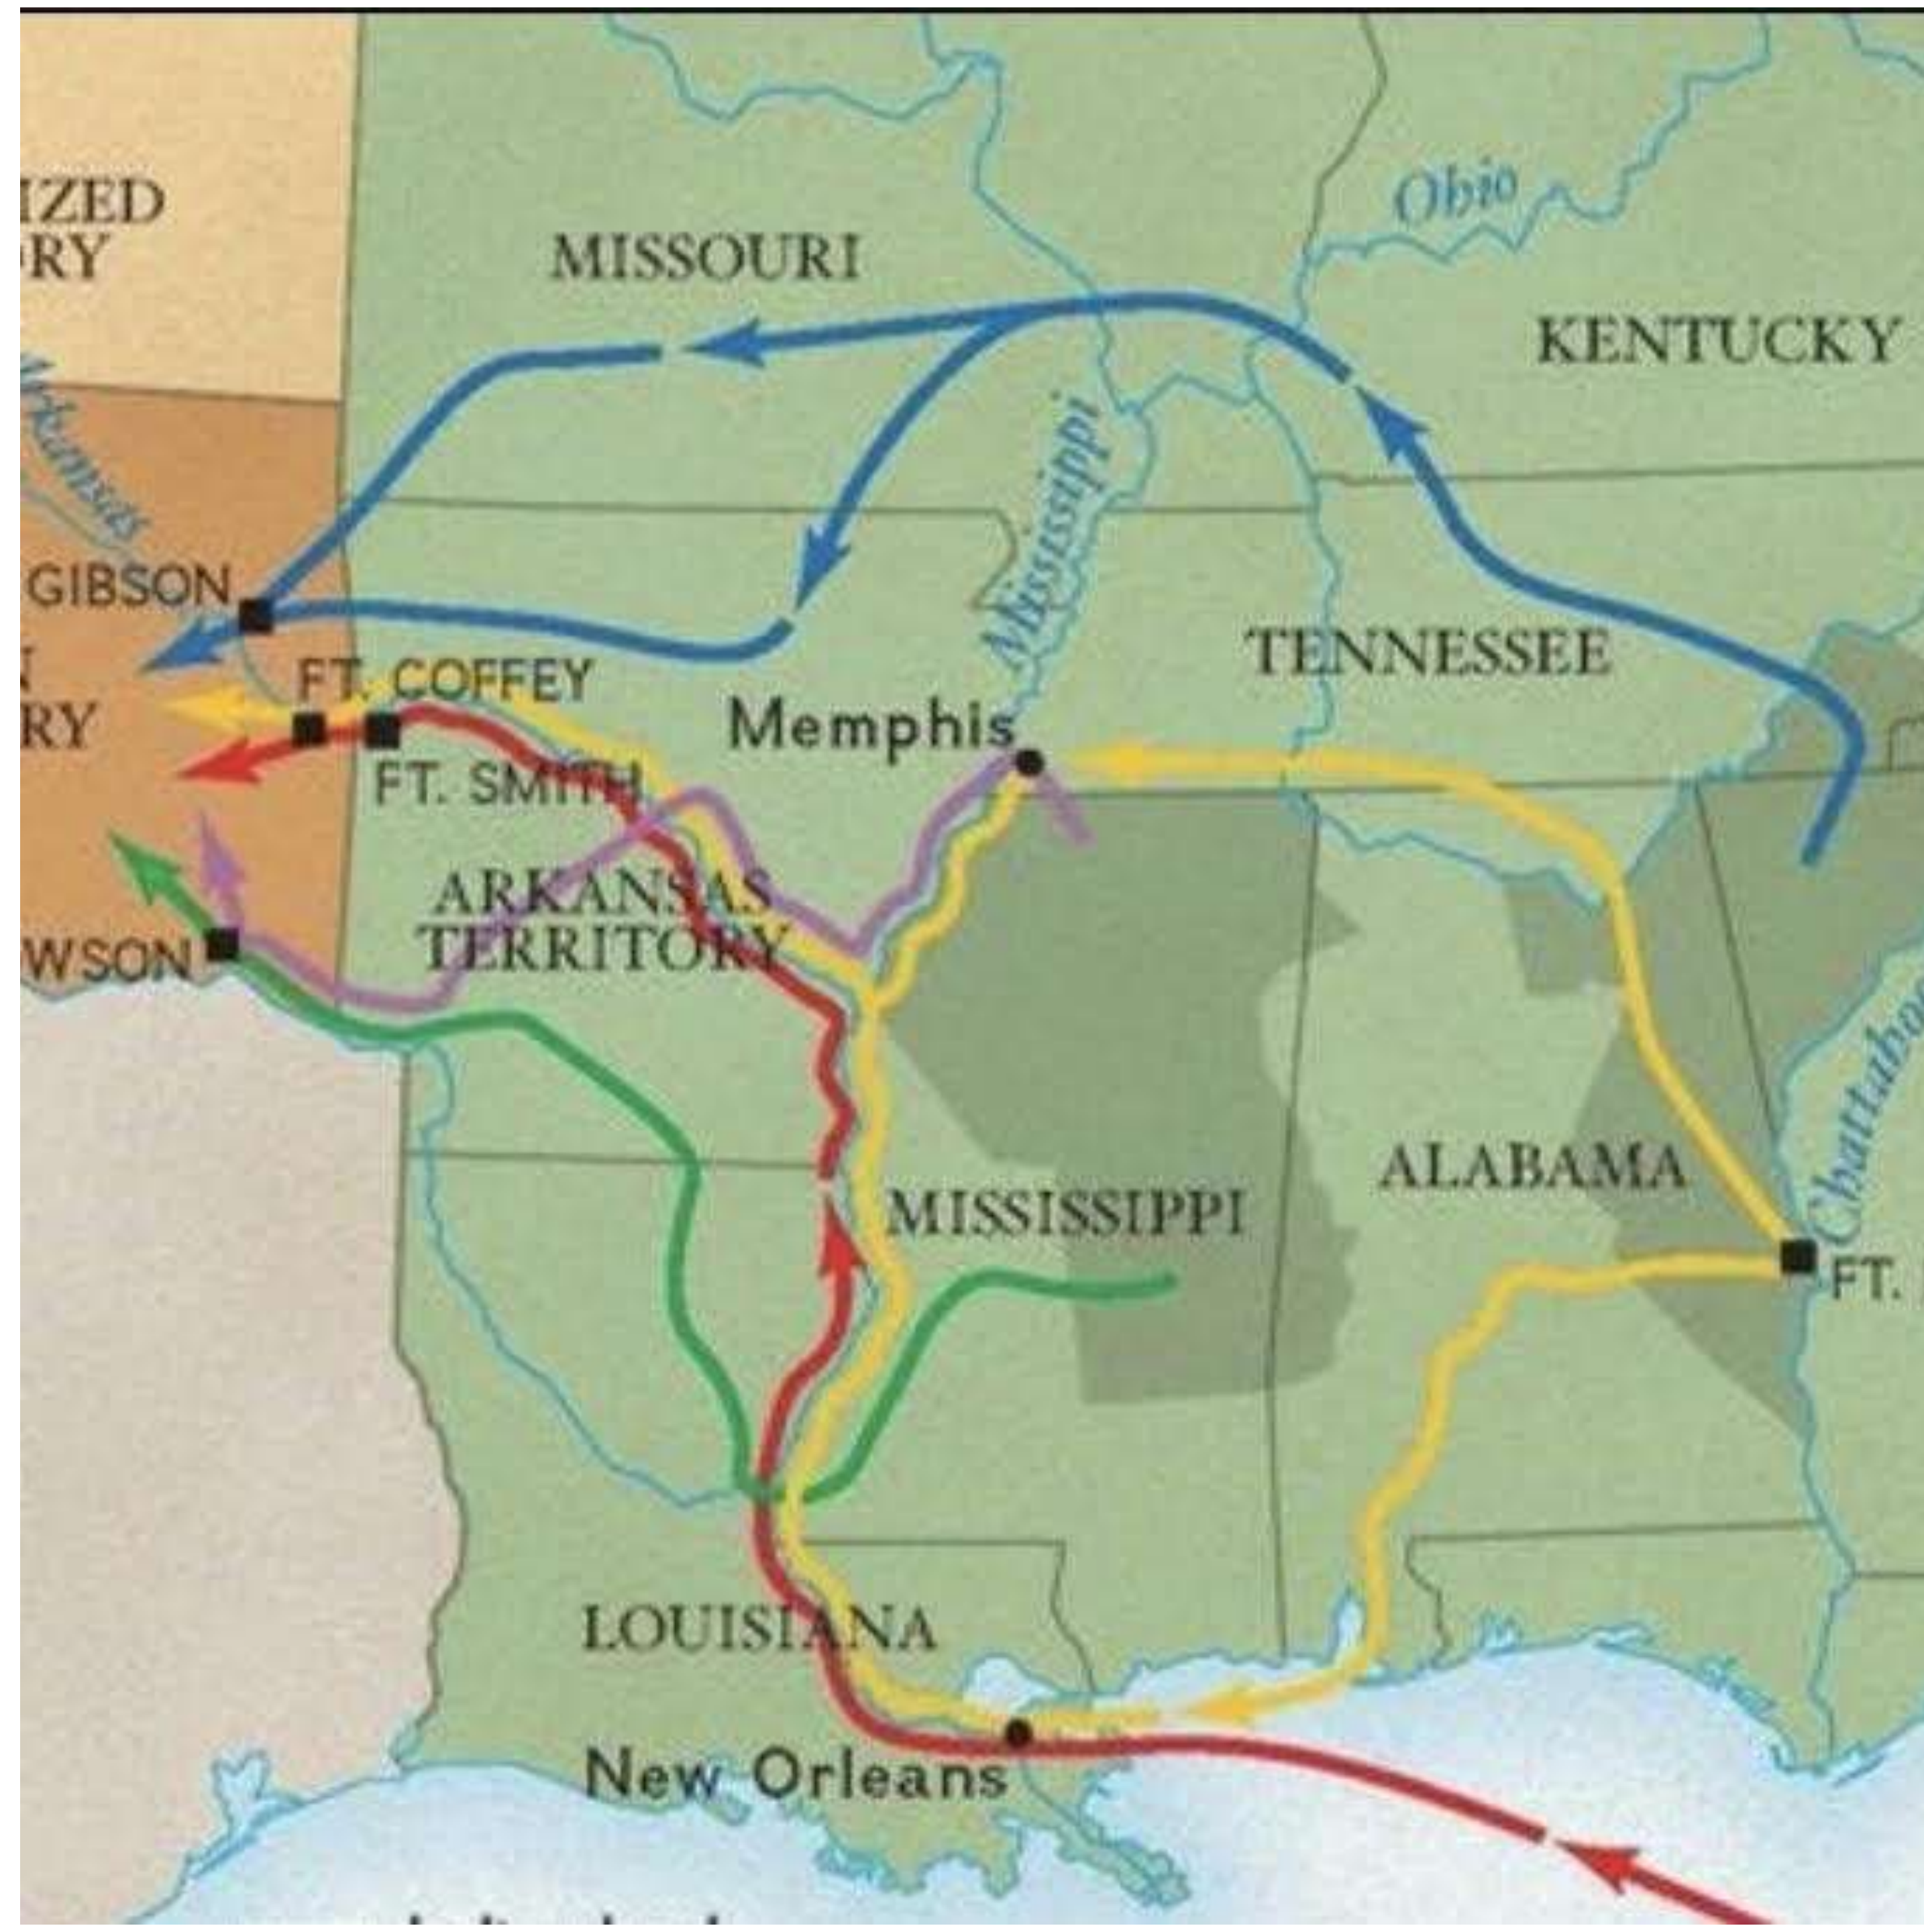

THE MVS KOKE  
PROJECT

To face p. 3.

15th Century Map

KANSAS

OKLAHOMA

Oklahoma City

Tulsa

Cherokee

Muscogee

Seminole

Choctaw

Chickasaw

TEXAS

All dine with fewer  
or symptoms of  
COVID 19 is  
permitted.

Coca-Cola

**AMANDA RUTLAND - SCENIC ARTIST**