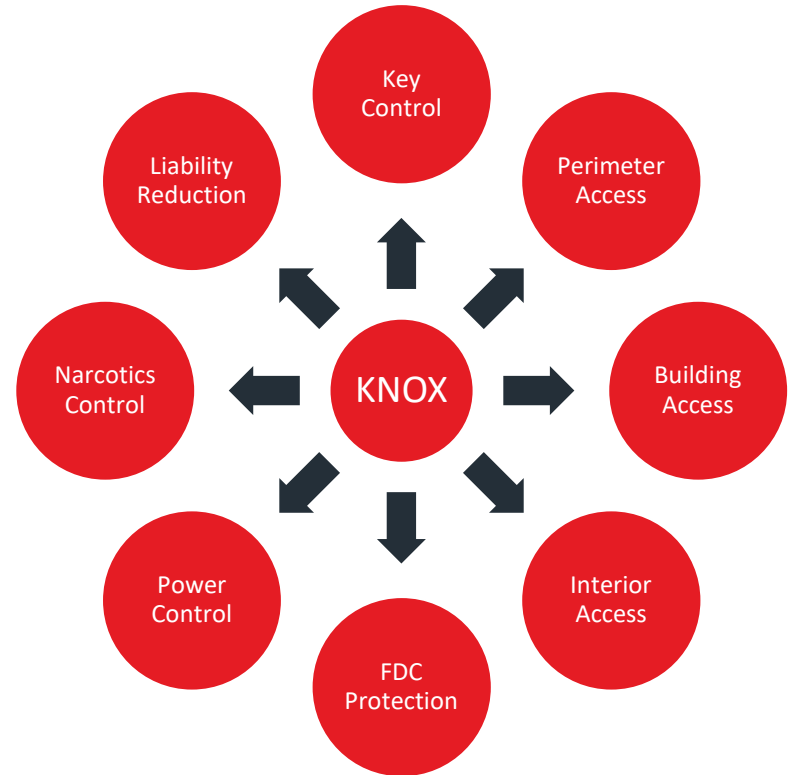

The Solution

KNOX ELOCK™ SYSTEM

KNOX®

When seconds matter™

Knox eKey™

KeySecure® 6

KnoxDock™

Knox eLock Core™

KnoxConnect™

Rapid Access Program

- Knox products provide first responders with rapid entry to properties and buildings during emergency incidents
- Each box is opened with a unique jurisdictional key
- Access with UL Listings for reduced liability:
 - Secure key control
 - Building, Interior and Perimeter Access
 - FDC Protection
 - Power Control
 - Controlled Substance Accountability
 - Reduced Liability