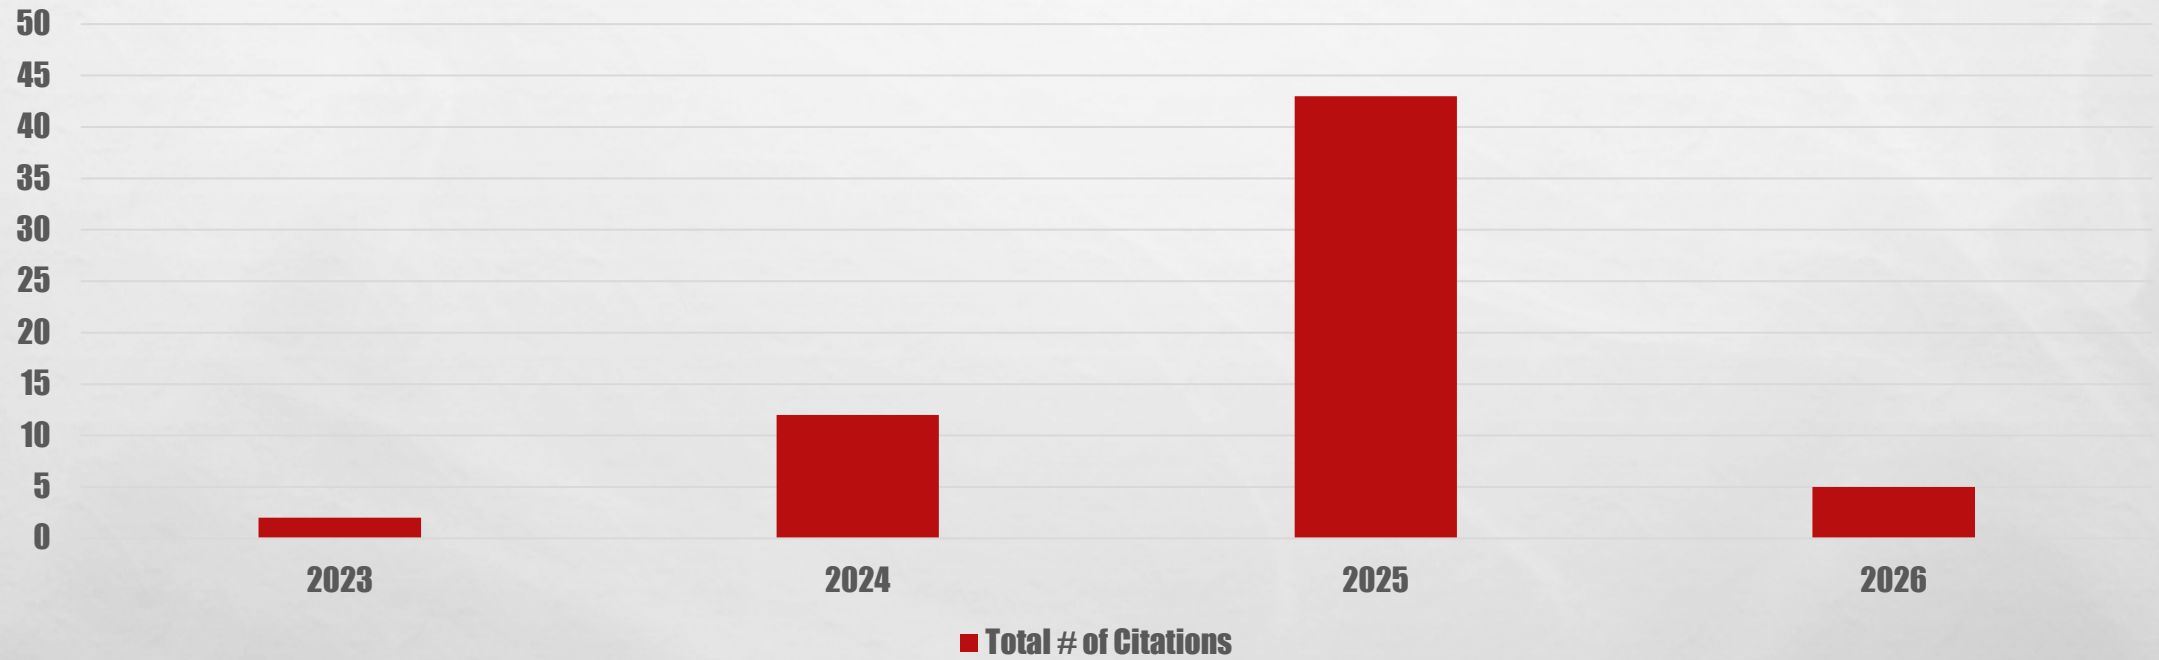

TOTAL NUMBER OF CITATIONS