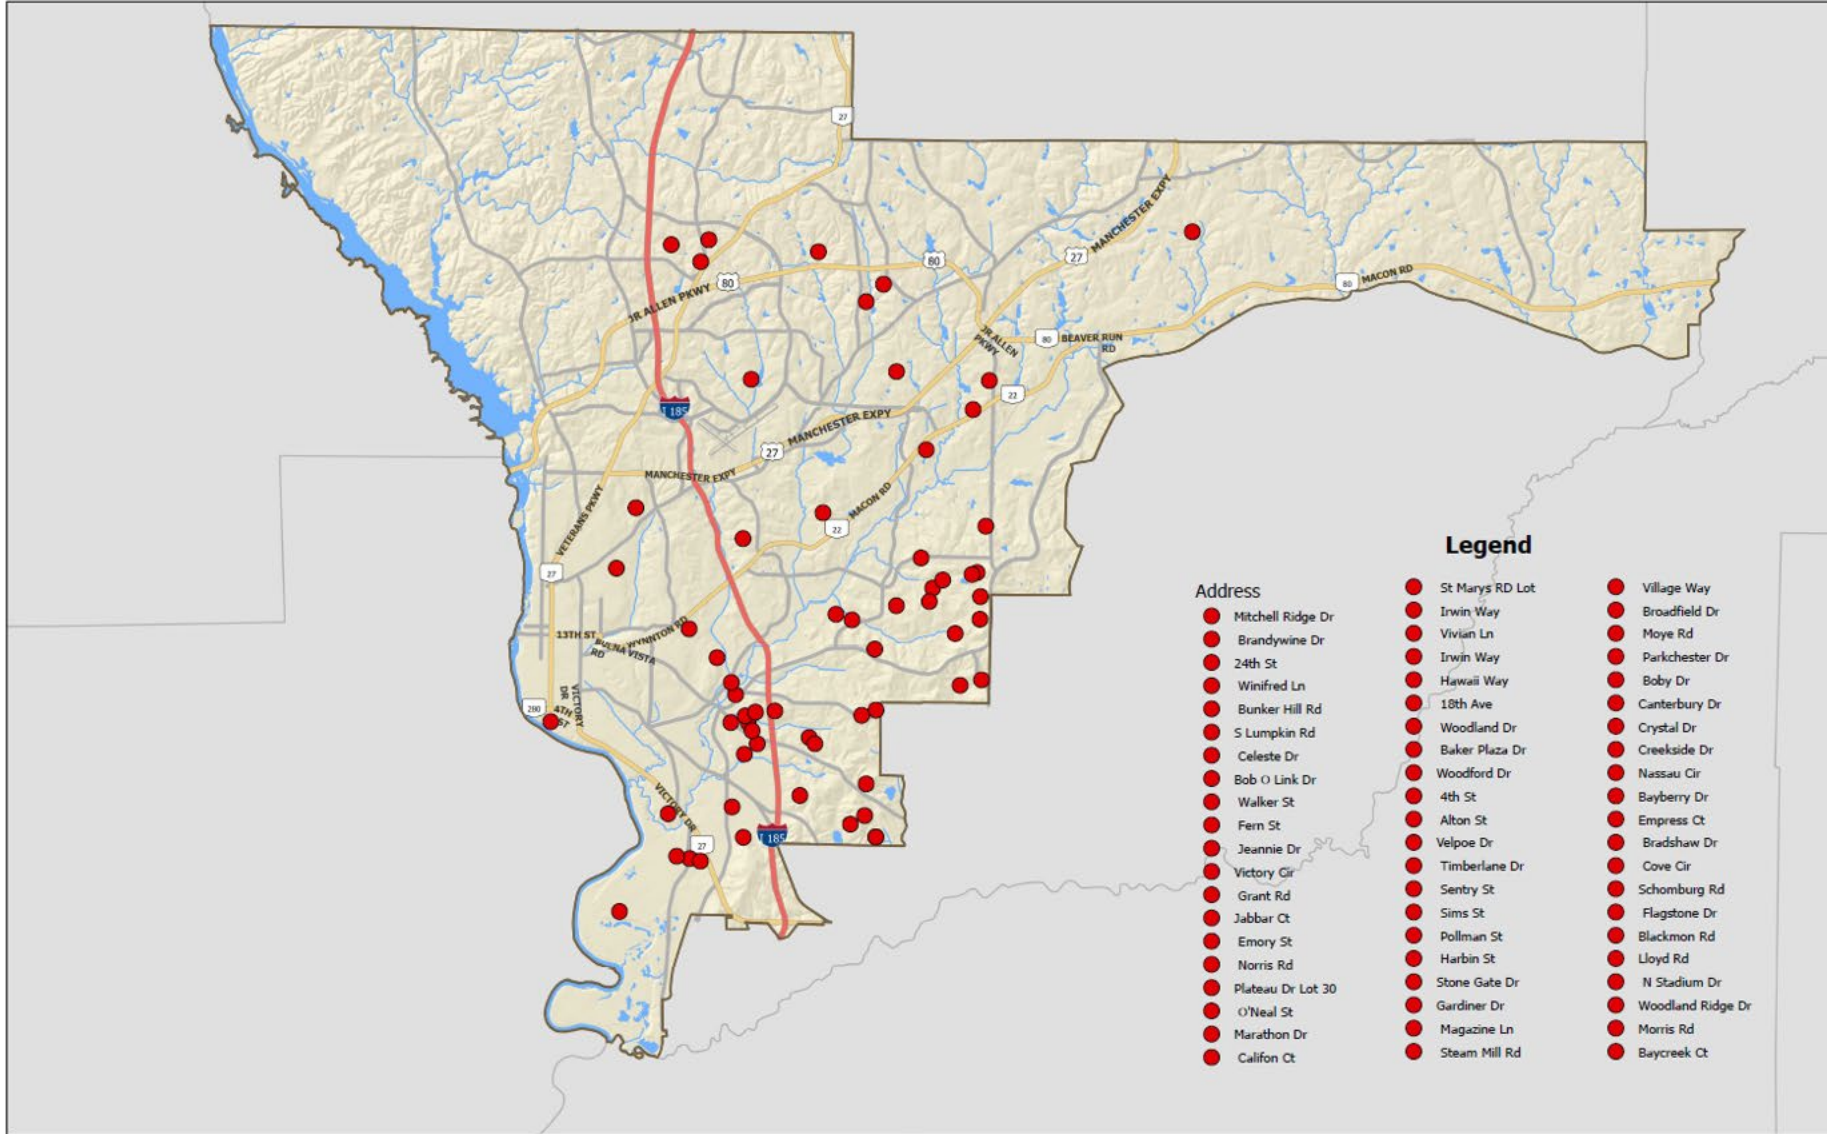

Citation Locations