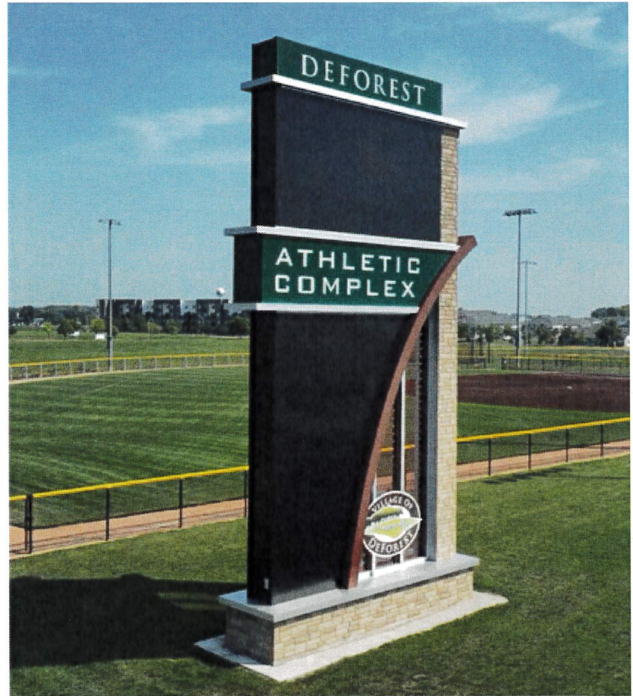

Village of DeForest

DEFOREST, WI