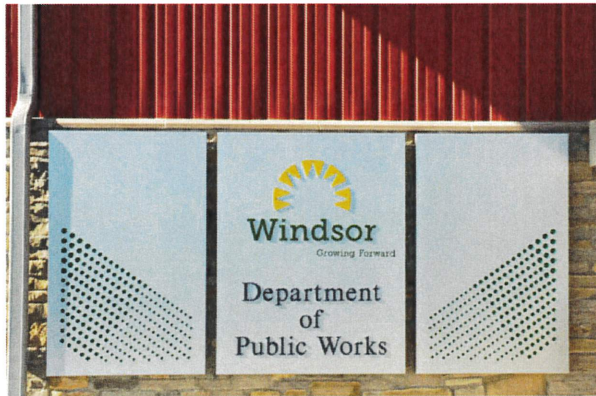

Village of Windsor

WINDSOR, WI