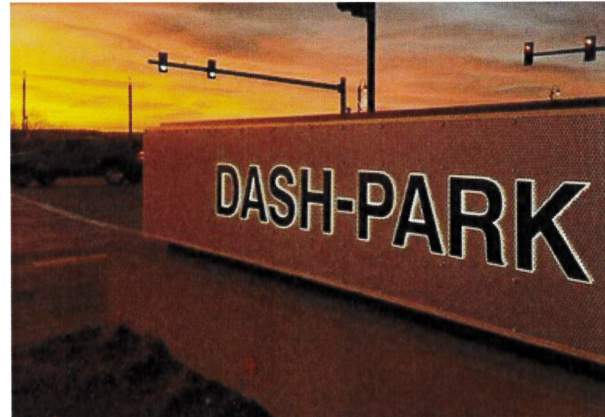

Dash Park

ONALASKA, WI