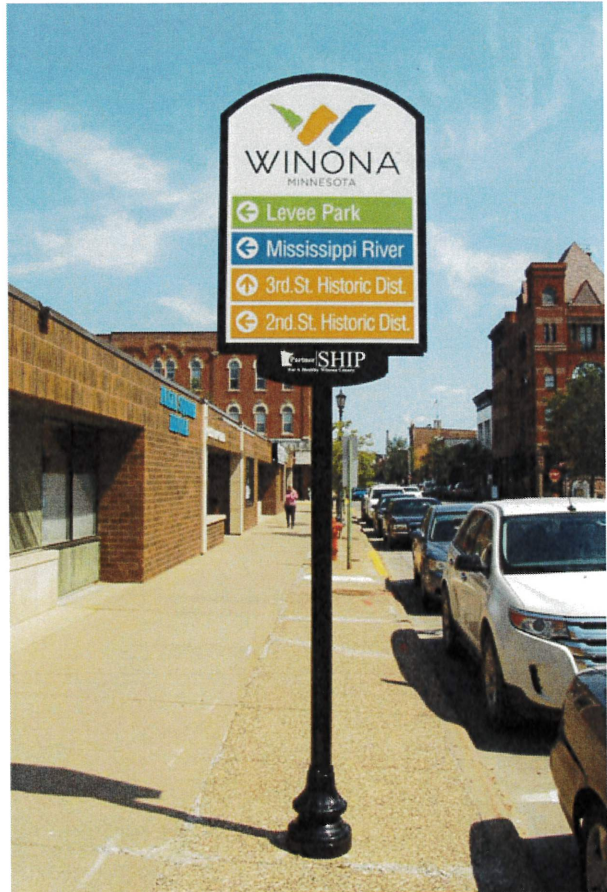

City of Winona

WINONA, WI