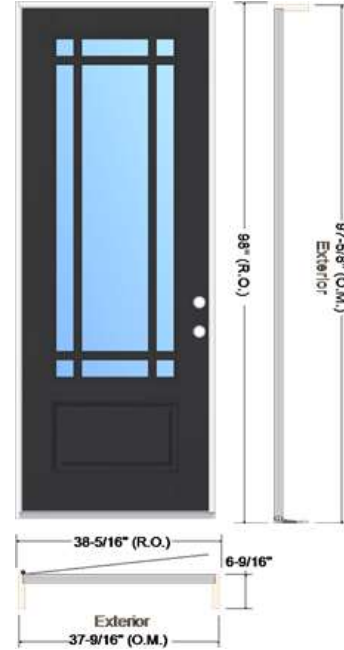

Specifications

U.D. = 37-9/16" x 97-5/8"; R.O. = 38-5/16" x 98"

Image is viewed from Exterior!

Lead Time: Non-Stock

Item Description	Qty
3' 0" x 8' 0" S82200-LE Smooth-Star - Flush Glazed Fiberglass Door w/Low E Glass (w/CUSTOM 1-1/8" Ogee Profile SDL - 9Lt Prairie Pattern) - Left Hand Inswing	3
Prepped for PanoLock – 2-3/8" Backset (2-1/8" Dia. Bore w/Standard 5-1/2" Spacing)	3
Set of Ball Bearing - Black Nickel Hinges	3
Primed DuraFrame Wood Frame - 6-9/16" Jamb w/No Exterior Trim No Strike Plates	3
Compression Weatherstrip	3
Composite Adjustable - Mill Finish Sill	3
PREFINISH: Paint Door Panel Interior & Exterior ONYX	3
PanoLock+ 1375 Multi-Point Locking System w/Black Strike Kit for 1-3/4" Stile w/Bronze Anodize Faceplate Finish	3
Item Total	\$6,945.36