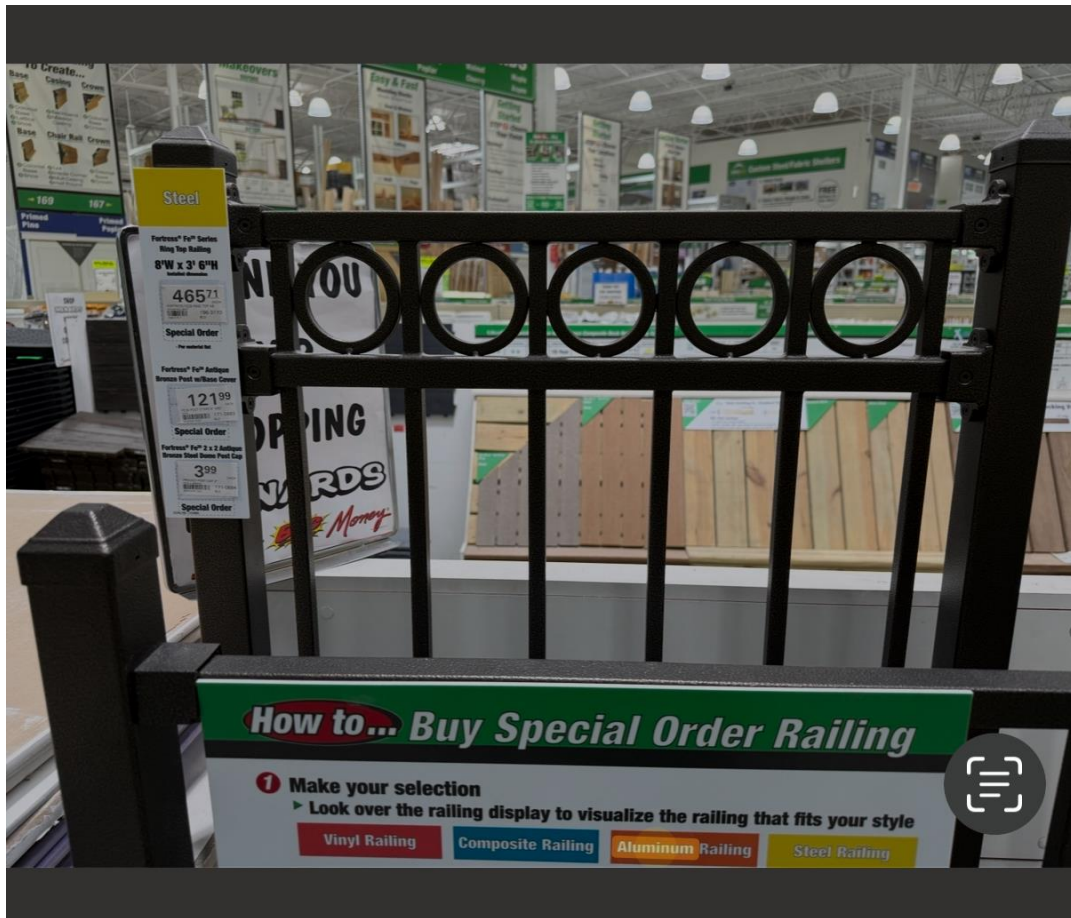

**Orleans Electric Outdoor Lantern**  
by Primo Lanterns

★★★★☆ 4.0  
Size: 24" H x 14" W x 16" D

**\$754.70** ~~\$828.00~~

— 1 +

[Save for later](#)

**Earn \$183.07 in rewards today!** [Join now](#)

[Proceed to Checkout](#)

6.5 Ft. Imperial Black  
Decorative Post  
by Gama Sonic

★★★★★ 5.0

\$349.98 ~~\$399.98~~

\$174.99 per item

- 2 +

[Save for later](#)

[Remove](#)

 MasterOak

 **Whispers of the Gro...** **\$2,195.20**  
 Dimensions inch/cm: ~~\$2,744.00~~  
 12x12" / 30.5x30.5cm  
 Material: Ash

7  

 **Free shipping**  
 Est. delivery: Jan 20-Feb 4

[Check out from shop →](#)