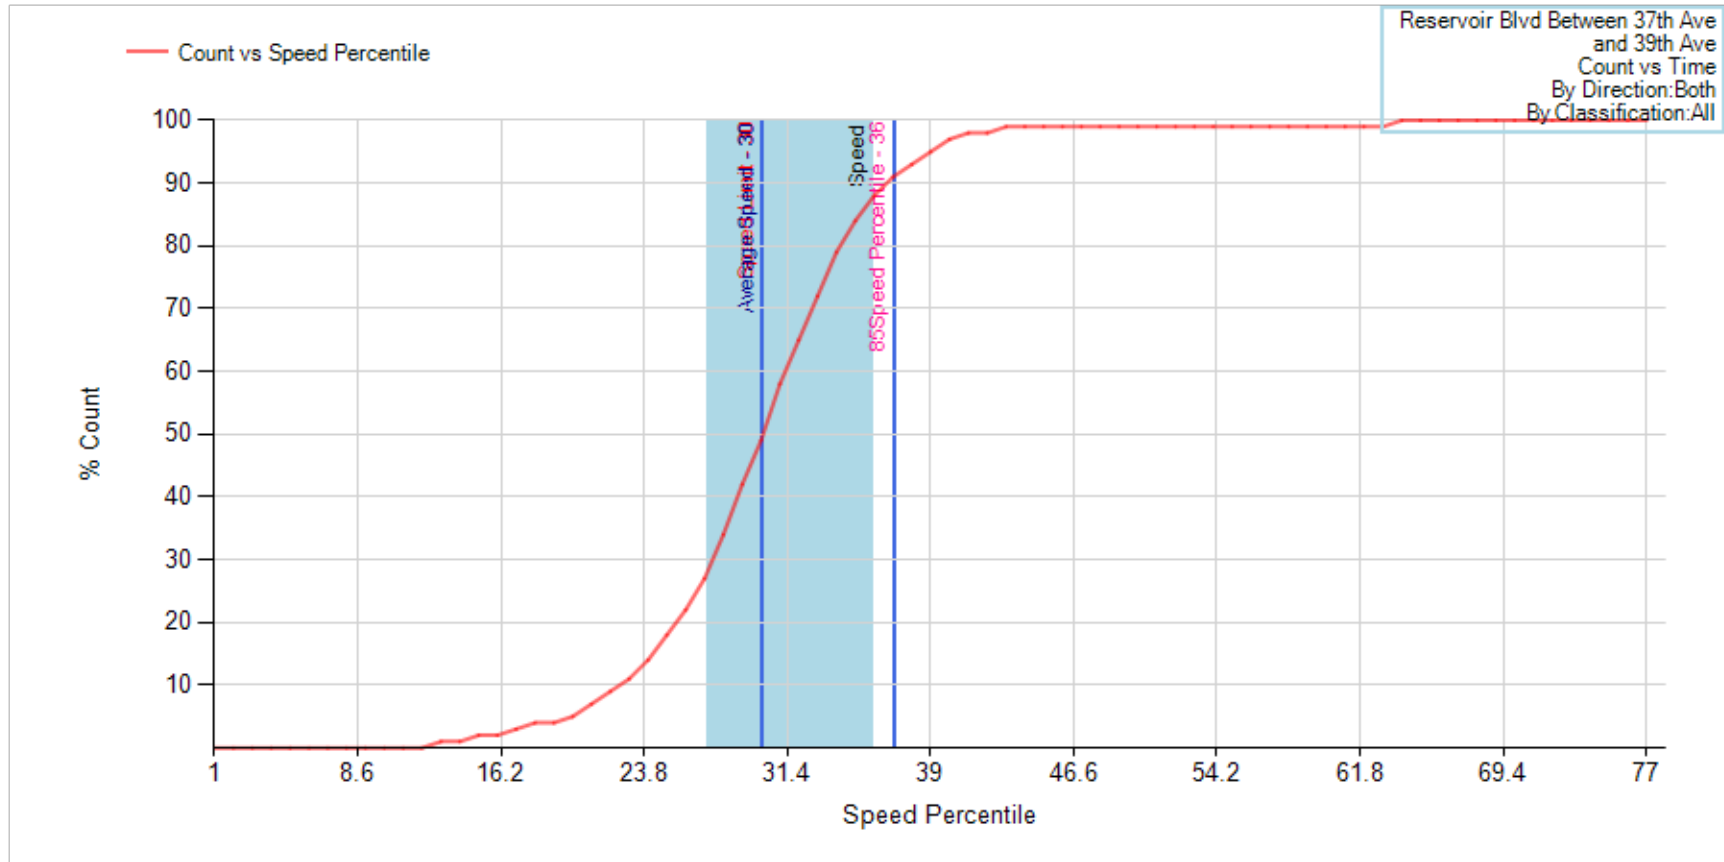

STALKER Radar | Lidar

Reservoir Blvd Between 37th Ave and 39th Ave-Chart-1

Survey Name	Reservoir Blvd Between	Speed Unit	Miles/Hour	Average Speed	30.1	MPH	Total Volume	5306	100%
Start Date	2022-05-25	Speed Limit	30	Max Speed	77	MPH	Over Limit Count	2671	50.3%
Stop Date	2022-05-28			Min Speed	10	MPH	Under Limit Count	2635	49.7%
				85th Percentile	36	MPH	Over Threshold Count	2635	4%
				10 MPH Pace	26 - 35	MPH	In Pace Count	3277	61.8%

STALKER Radar | Lidar

Reservoir Blvd Between 37th Ave and 39th Ave-Chart-2

Survey Name	Reservoir Blvd Between	Speed Unit	Miles/Hour	Average Speed	30.1	MPH	Total Volume	5306	100%
Start Date	2022-05-25	Speed Limit	30	Max Speed	77	MPH	Over Limit Count	2671	50.3%
Stop Date	2022-05-28			Min Speed	10	MPH	Under Limit Count	2635	49.7%
				85th Percentile	36	MPH	Over Threshold Count	2635	4%
				10 MPH Pace	26 - 35	MPH	In Pace Count	3277	61.8%

STALKER Radar | Lidar

Reservoir Blvd Between 37th Ave and 39th Ave-Chart-3

Survey Name	Reservoir Blvd Between	Speed Unit	Miles/Hour	Average Speed	30.1	MPH	Total Volume	5306	100%
Start Date	2022-05-25	Speed Limit	30	Max Speed	77	MPH	Over Limit Count	2671	50.3%
Stop Date	2022-05-28			Min Speed	10	MPH	Under Limit Count	2635	49.7%
				85th Percentile	36	MPH	Over Threshold Count	2635	4%
				10 MPH Pace	26 - 35	MPH	In Pace Count	3277	61.8%

STALKER Radar | Lidar

Reservoir Blvd Between 37th Ave and 39th Ave-Chart-4

Survey Name	Reservoir Blvd Between	Speed Unit	Miles/Hour	Average Speed	30.1	MPH	Total Volume	5306	100%
Start Date	2022-05-25	Speed Limit	30	Max Speed	77	MPH	Over Limit Count	2671	50.3%
Stop Date	2022-05-28			Min Speed	10	MPH	Under Limit Count	2635	49.7%
				85th Percentile	36	MPH	Over Threshold Count	2635	4%
				10 MPH Pace	26 - 35	MPH	In Pace Count	3277	61.8%