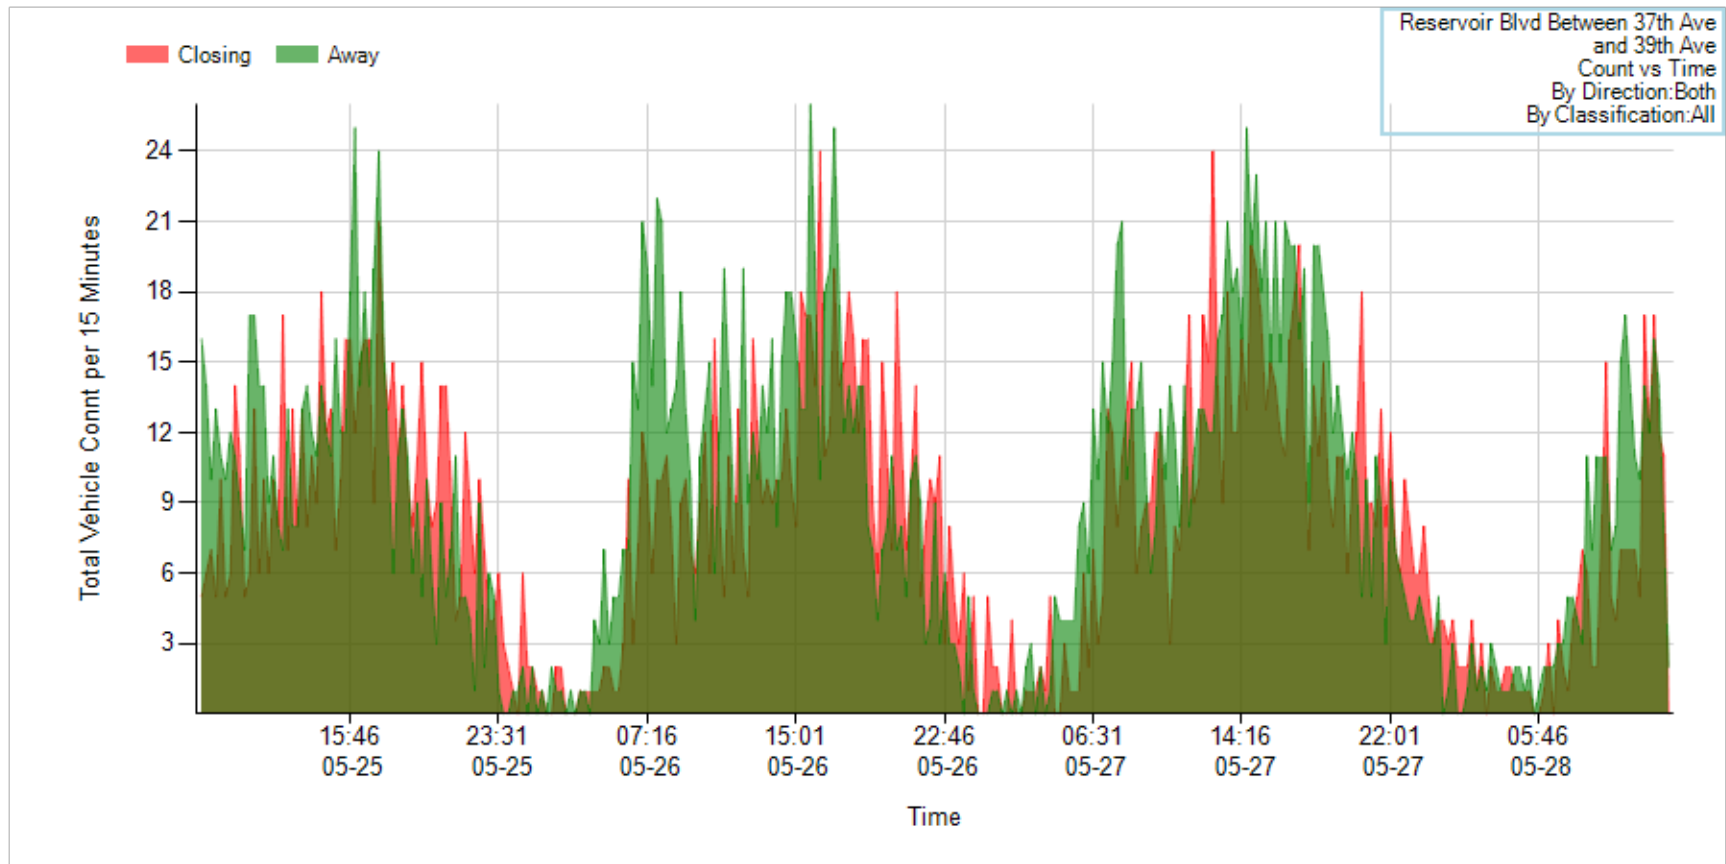

STALKER Radar | Lidar

Reservoir Blvd Between 37th Ave and 39th Ave-Chart-1

Survey Name	Reservoir Blvd Between	Speed Unit	Miles/Hour	Average Speed	30.1	MPH	Total Volume	5306	100%
Start Date	2022-05-25	Speed Limit	30	Max Speed	77	MPH	Over Limit Count	2671	50.3%
Stop Date	2022-05-28			Min Speed	10	MPH	Under Limit Count	2635	49.7%
				85th Percentile	36	MPH	Over Threshold Count	2635	4%
				10 MPH Pace	26 - 35	MPH	In Pace Count	3277	61.8%

STALKER Radar | Lidar

Reservoir Blvd Between 37th Ave and 39th Ave-Chart-2

Survey Name	Reservoir Blvd Between	Speed Unit	Miles/Hour	Average Speed	30.1	MPH	Total Volume	5306	100%
Start Date	2022-05-25	Speed Limit	30	Max Speed	77	MPH	Over Limit Count	2671	50.3%
Stop Date	2022-05-28			Min Speed	10	MPH	Under Limit Count	2635	49.7%
				85th Percentile	36	MPH	Over Threshold Count	2635	4%
				10 MPH Pace	26 - 35	MPH	In Pace Count	3277	61.8%

STALKER Radar | Lidar

Reservoir Blvd Between 37th Ave and 39th Ave-Chart-3

Survey Name	Reservoir Blvd Between	Speed Unit	Miles/Hour	Average Speed	30.1	MPH	Total Volume	5306	100%
Start Date	2022-05-25	Speed Limit	30	Max Speed	77	MPH	Over Limit Count	2671	50.3%
Stop Date	2022-05-28			Min Speed	10	MPH	Under Limit Count	2635	49.7%
				85th Percentile	36	MPH	Over Threshold Count	2635	4%
				10 MPH Pace	26 - 35	MPH	In Pace Count	3277	61.8%

STALKER Radar | Lidar

Reservoir Blvd Between 37th Ave and 39th Ave-Chart-4

Survey Name	Reservoir Blvd Between	Speed Unit	Miles/Hour	Average Speed	30.1	MPH	Total Volume	5306	100%
Start Date	2022-05-25	Speed Limit	30	Max Speed	77	MPH	Over Limit Count	2671	50.3%
Stop Date	2022-05-28			Min Speed	10	MPH	Under Limit Count	2635	49.7%
				85th Percentile	36	MPH	Over Threshold Count	2635	4%
				10 MPH Pace	26 - 35	MPH	In Pace Count	3277	61.8%