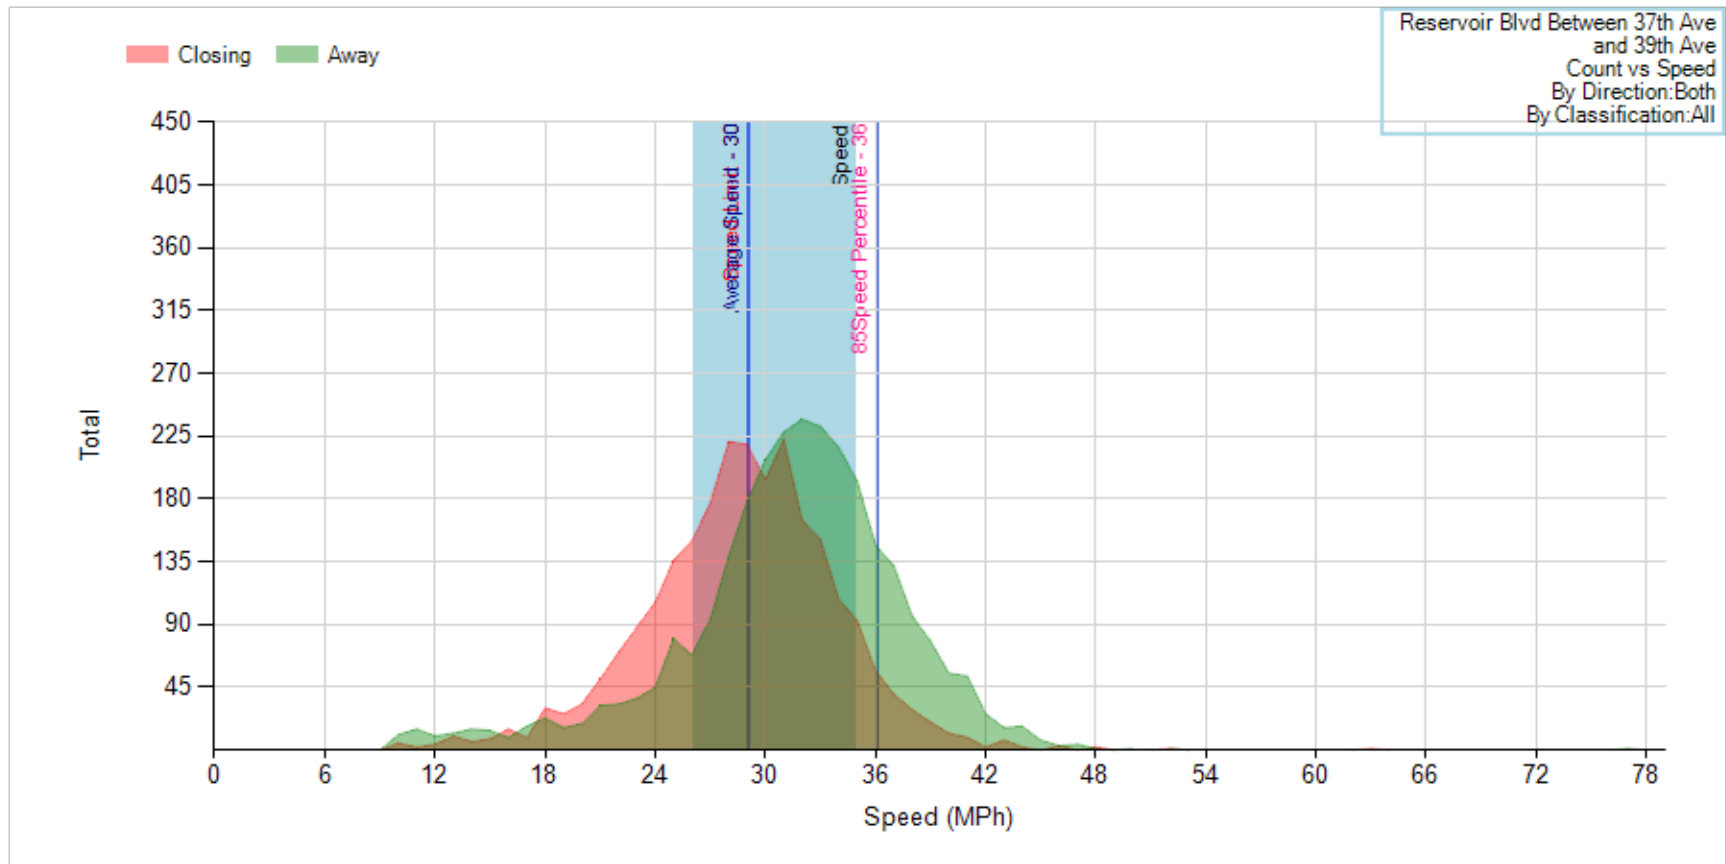

STALKER Radar | Lidar

Reservoir Blvd Between 37th Ave and 39th Ave-Chart-1

Survey Name	Reservoir Blvd Between	Speed Unit	Miles/Hour	Average Speed	30.1	MPH	Total Volume	5306	100%
Start Date	2022-05-25	Speed Limit	30	Max Speed	77	MPH	Over Limit Count	2671	50.3%
Stop Date	2022-05-28			Min Speed	10	MPH	Under Limit Count	2635	49.7%
				85th Percentile	36	MPH	Over Threshold Count	2635	4%
				10 MPH Pace	26 - 35	MPH	In Pace Count	3277	61.8%

STALKER Radar | Lidar

Reservoir Blvd Between 37th Ave and 39th Ave-Chart-2

Survey Name	Reservoir Blvd Between	Speed Unit	Miles/Hour	Average Speed	30.1	MPH	Total Volume	5306	100%
Start Date	2022-05-25	Speed Limit	30	Max Speed	77	MPH	Over Limit Count	2671	50.3%
Stop Date	2022-05-28			Min Speed	10	MPH	Under Limit Count	2635	49.7%
				85th Percentile	36	MPH	Over Threshold Count	2635	4%
				10 MPH Pace	26 - 35	MPH	In Pace Count	3277	61.8%

STALKER Radar | Lidar

Reservoir Blvd Between 37th Ave and 39th Ave-Chart-3

Survey Name	Reservoir Blvd Between	Speed Unit	Miles/Hour	Average Speed	30.1	MPH	Total Volume	5306	100%
Start Date	2022-05-25	Speed Limit	30	Max Speed	77	MPH	Over Limit Count	2671	50.3%
Stop Date	2022-05-28			Min Speed	10	MPH	Under Limit Count	2635	49.7%
				85th Percentile	36	MPH	Over Threshold Count	2635	4%
				10 MPH Pace	26 - 35	MPH	In Pace Count	3277	61.8%

STALKER Radar | Lidar

Reservoir Blvd Between 37th Ave and 39th Ave-Chart-4

Survey Name	Reservoir Blvd Between	Speed Unit	Miles/Hour	Average Speed	30.1	MPH	Total Volume	5306	100%
Start Date	2022-05-25	Speed Limit	30	Max Speed	77	MPH	Over Limit Count	2671	50.3%
Stop Date	2022-05-28			Min Speed	10	MPH	Under Limit Count	2635	49.7%
				85th Percentile	36	MPH	Over Threshold Count	2635	4%
				10 MPH Pace	26 - 35	MPH	In Pace Count	3277	61.8%