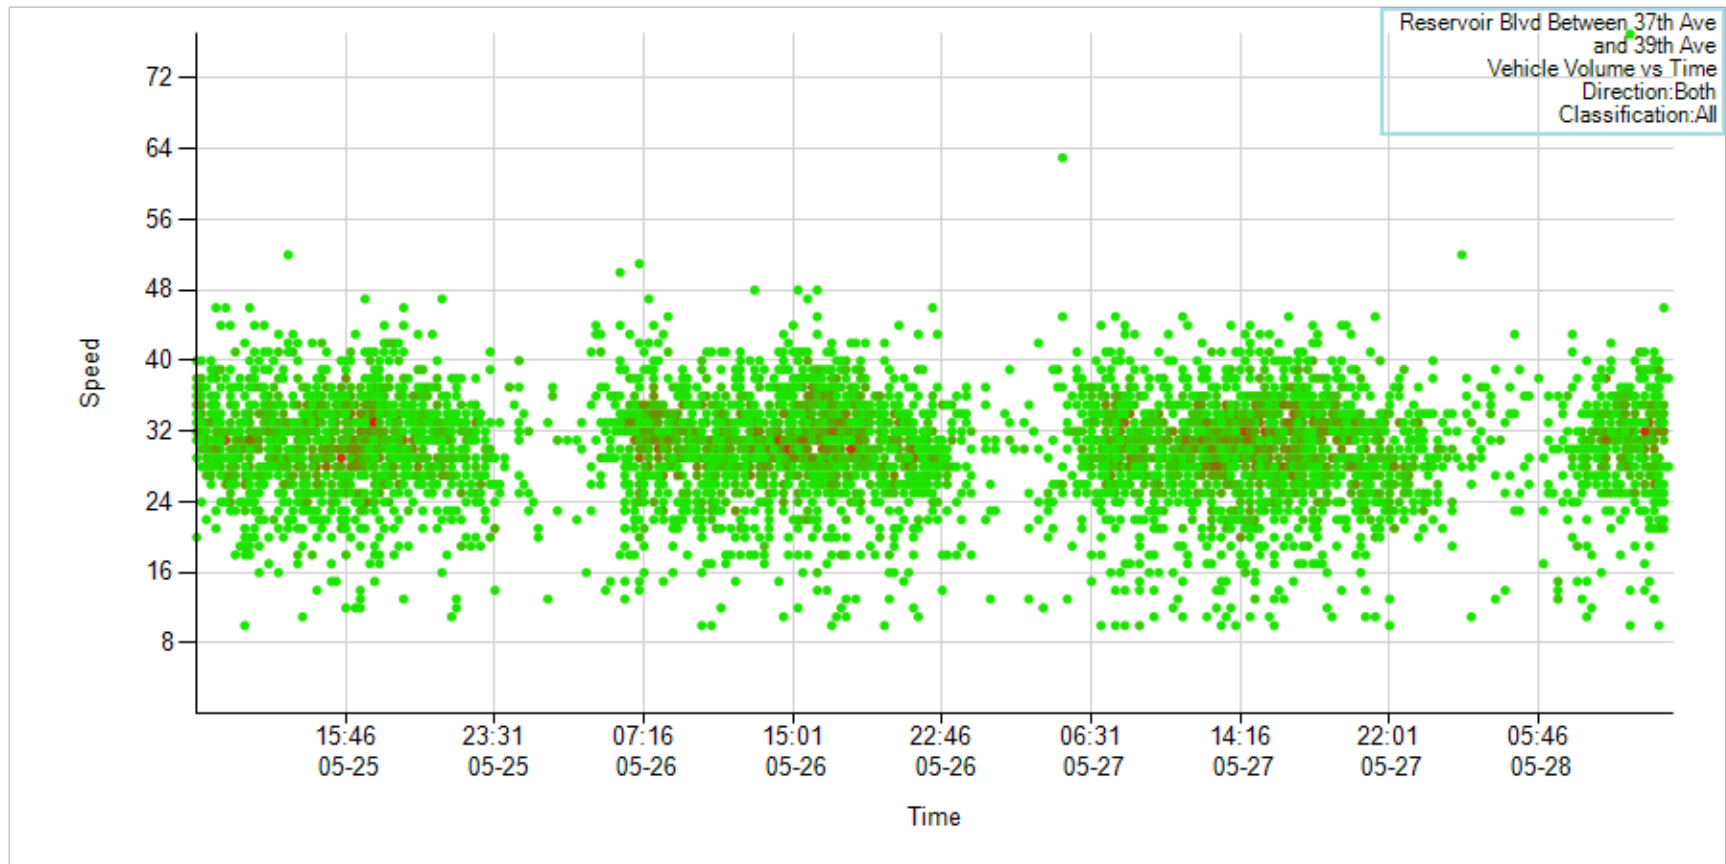

STALKER Radar | Lidar

Reservoir Blvd Between 37th Ave and 39th Ave-Chart-1

Survey Name	Reservoir Blvd Between	Speed Unit	Miles/Hour	Average Speed	30.1	MPH	Total Volume	5306	100%
Start Date	2022-05-25	Speed Limit	30	Max Speed	77	MPH	Over Limit Count	2671	50.3%
Stop Date	2022-05-28			Min Speed	10	MPH	Under Limit Count	2635	49.7%
				85th Percentile	36	MPH	Over Threshold Count	2635	4%
				10 MPH Pace	26 - 35	MPH	In Pace Count	3277	61.8%

STALKER Radar | Lidar

Reservoir Blvd Between 37th Ave and 39th Ave-Chart-3

Survey Name	Reservoir Blvd Between	Speed Unit	Miles/Hour	Average Speed	30.1	MPH	Total Volume	5306	100%
Start Date	2022-05-25	Speed Limit	30	Max Speed	77	MPH	Over Limit Count	2671	50.3%
Stop Date	2022-05-28			Min Speed	10	MPH	Under Limit Count	2635	49.7%
				85th Percentile	36	MPH	Over Threshold Count	2635	4%
				10 MPH Pace	26 - 35	MPH	In Pace Count	3277	61.8%

STALKER Radar | Lidar

Reservoir Blvd Between 37th Ave and 39th Ave-Chart-4

Survey Name	Reservoir Blvd Between	Speed Unit	Miles/Hour	Average Speed	30.1	MPH	Total Volume	5306	100%
Start Date	2022-05-25	Speed Limit	30	Max Speed	77	MPH	Over Limit Count	2671	50.3%
Stop Date	2022-05-28			Min Speed	10	MPH	Under Limit Count	2635	49.7%
				85th Percentile	36	MPH	Over Threshold Count	2635	4%
				10 MPH Pace	26 - 35	MPH	In Pace Count	3277	61.8%

STALKER Radar | Lidar

Reservoir Blvd Between 37th Ave and 39th Ave-Chart-5

Survey Name	Reservoir Blvd Between	Speed Unit	Miles/Hour	Average Speed	30.1	MPH	Total Volume	5306	100%
Start Date	2022-05-25	Speed Limit	30	Max Speed	77	MPH	Over Limit Count	2671	50.3%
Stop Date	2022-05-28			Min Speed	10	MPH	Under Limit Count	2635	49.7%
				85th Percentile	36	MPH	Over Threshold Count	2635	4%
				10 MPH Pace	26 - 35	MPH	In Pace Count	3277	61.8%