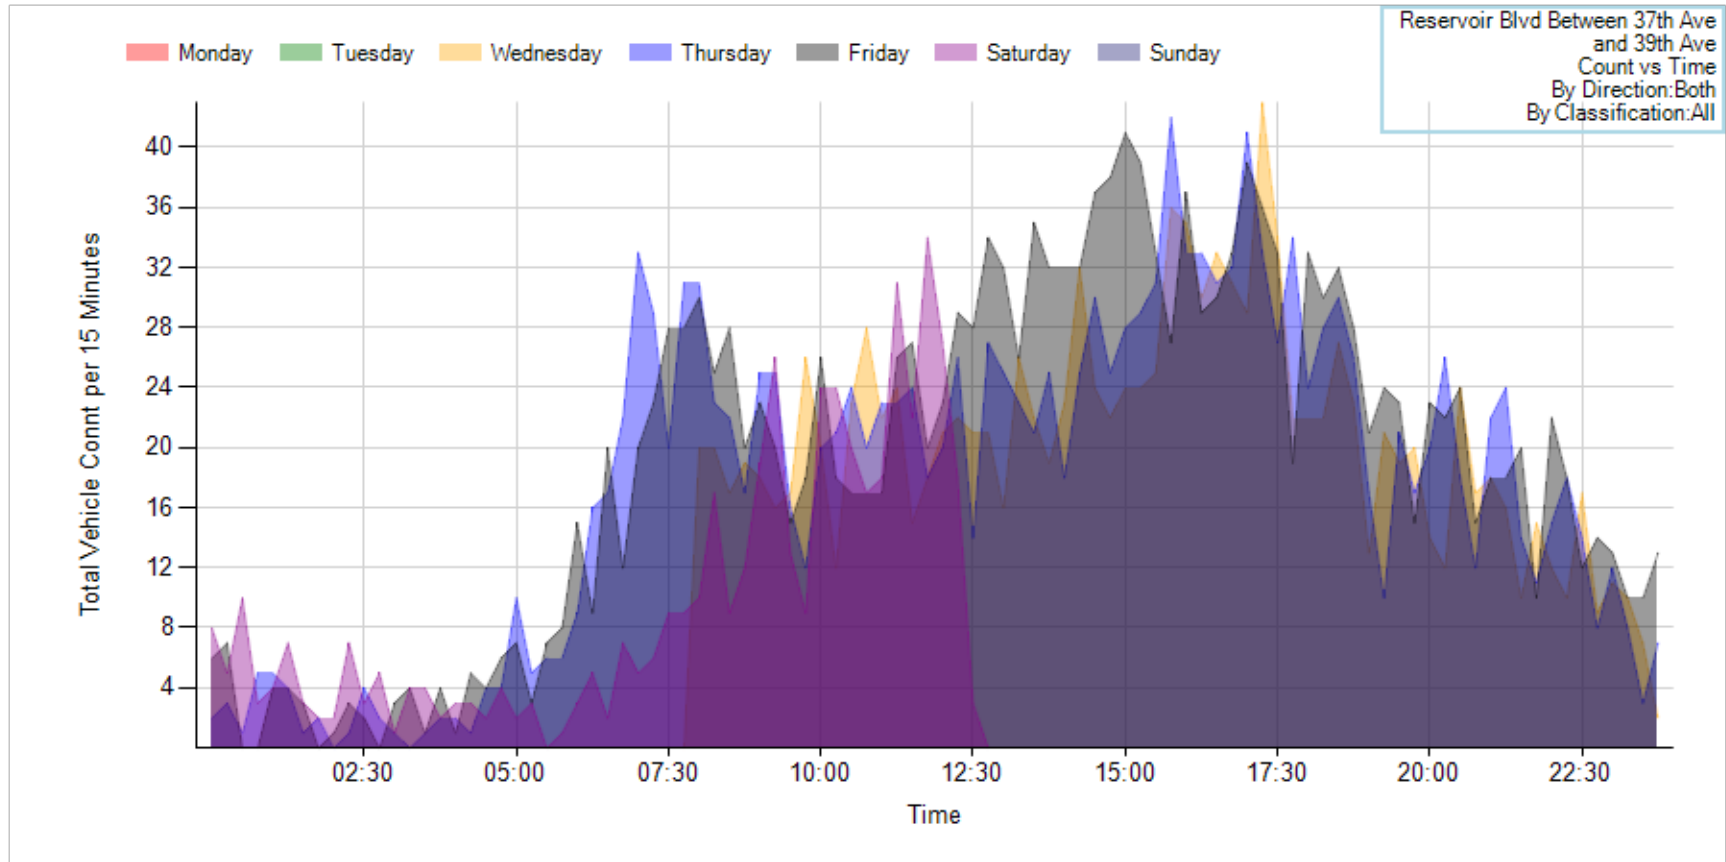

STALKER Radar | Lidar

Reservoir Blvd Between 37th Ave and 39th Ave-Chart-1

Survey Name	Reservoir Blvd Between	Speed Unit	Miles/Hour	Average Speed	30.1	MPH	Total Volume	5306	100%
Start Date	2022-05-25	Speed Limit	30	Max Speed	77	MPH	Over Limit Count	2671	50.3%
Stop Date	2022-05-28			Min Speed	10	MPH	Under Limit Count	2635	49.7%
				85th Percentile	36	MPH	Over Threshold Count	2635	4%
				10 MPH Pace	26 - 35	MPH	In Pace Count	3277	61.8%

STALKER Radar | Lidar

Reservoir Blvd Between 37th Ave and 39th Ave-Chart-2

Survey Name	Reservoir Blvd Between	Speed Unit	Miles/Hour	Average Speed	30.1	MPH	Total Volume	5306	100%
Start Date	2022-05-25	Speed Limit	30	Max Speed	77	MPH	Over Limit Count	2671	50.3%
Stop Date	2022-05-28			Min Speed	10	MPH	Under Limit Count	2635	49.7%
				85th Percentile	36	MPH	Over Threshold Count	2635	4%
				10 MPH Pace	26 - 35	MPH	In Pace Count	3277	61.8%

STALKER Radar | Lidar

Reservoir Blvd Between 37th Ave and 39th Ave-Chart-3

Survey Name	Reservoir Blvd Between	Speed Unit	Miles/Hour	Average Speed	30.1	MPH	Total Volume	5306	100%
Start Date	2022-05-25	Speed Limit	30	Max Speed	77	MPH	Over Limit Count	2671	50.3%
Stop Date	2022-05-28			Min Speed	10	MPH	Under Limit Count	2635	49.7%
				85th Percentile	36	MPH	Over Threshold Count	2635	4%
				10 MPH Pace	26 - 35	MPH	In Pace Count	3277	61.8%

STALKER Radar | Lidar

Reservoir Blvd Between 37th Ave and 39th Ave-Chart-4

Survey Name	Reservoir Blvd Between	Speed Unit	Miles/Hour	Average Speed	30.1	MPH	Total Volume	5306	100%
Start Date	2022-05-25	Speed Limit	30	Max Speed	77	MPH	Over Limit Count	2671	50.3%
Stop Date	2022-05-28			Min Speed	10	MPH	Under Limit Count	2635	49.7%
				85th Percentile	36	MPH	Over Threshold Count	2635	4%
				10 MPH Pace	26 - 35	MPH	In Pace Count	3277	61.8%