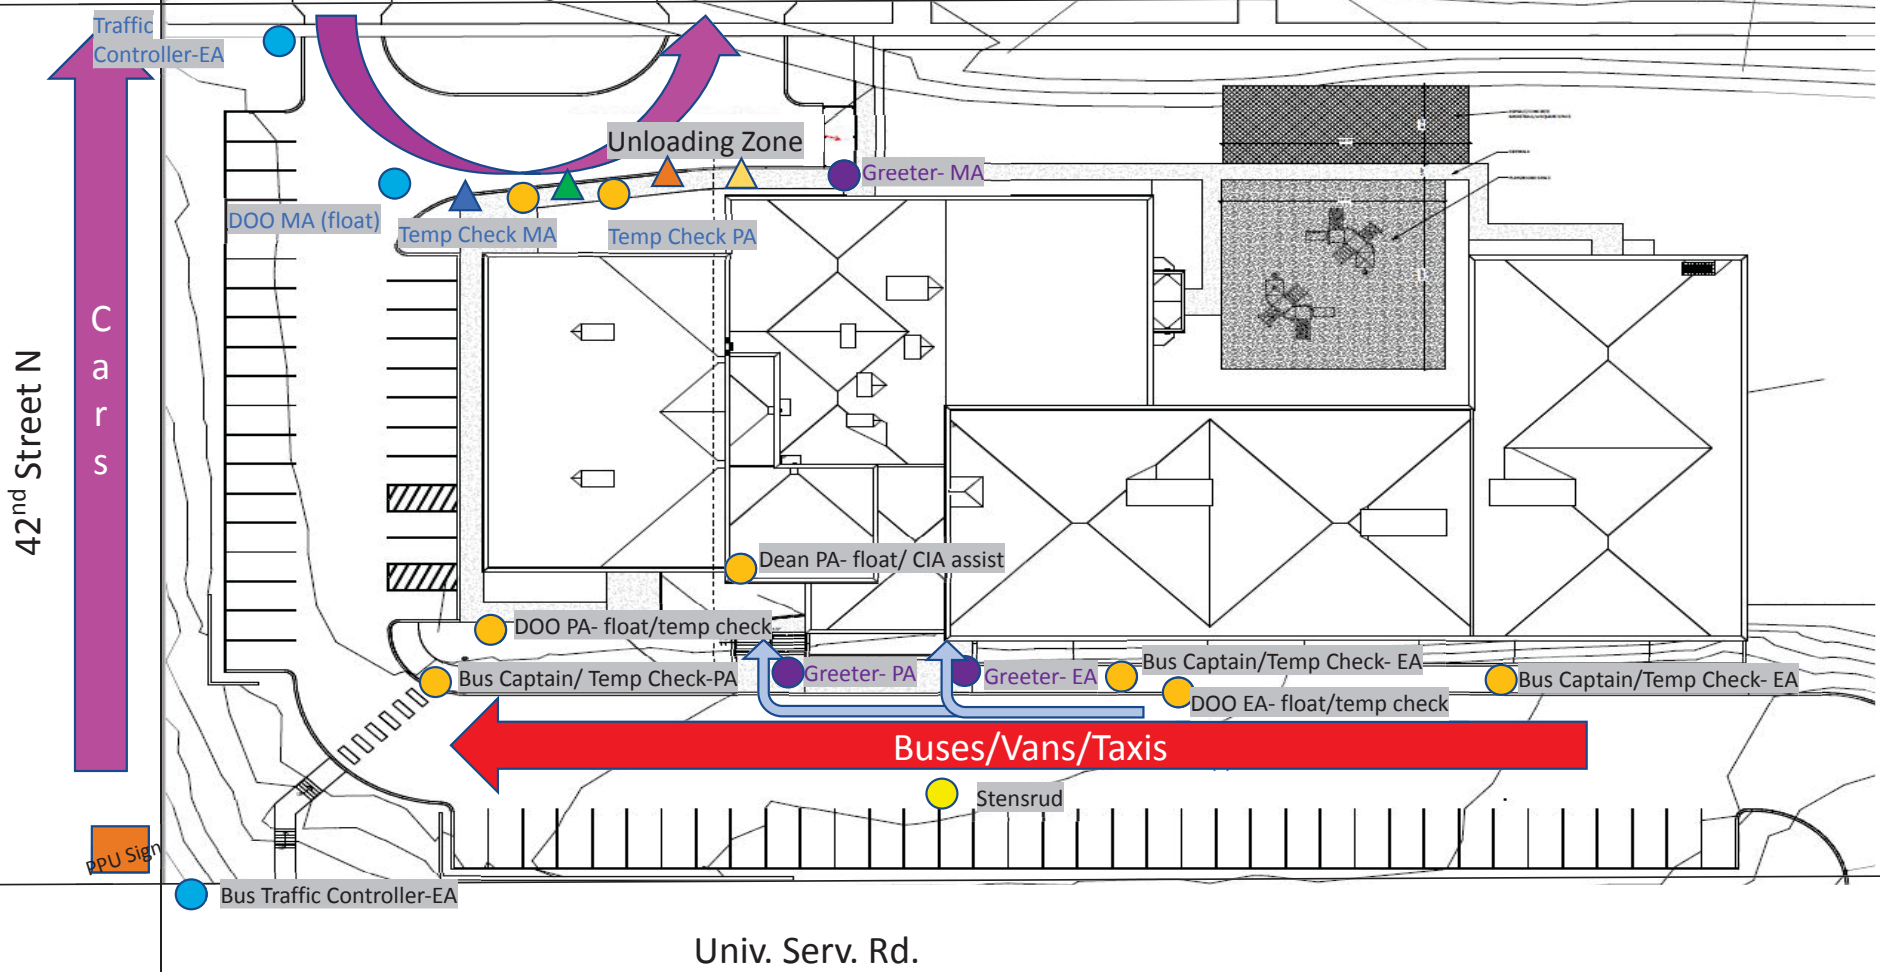

ARRIVAL DIAGRAM

4th Street

- Door/Sanitizer
- Temp Checks/Health
- Traffic Controller

42nd Street N

C
a
r
s

Unloading Zone

Buses/Vans/Taxis

Univ. Serv. Rd.

PPU Sign

Bus Traffic Controller-EA

Stensrud

DOO MA (float)

Temp Check MA

Temp Check PA

Dean PA- float/ CIA assist

DOO PA- float/temp check

Bus Captain/ Temp Check-PA

Greeter- PA

Greeter- EA

Bus Captain/Temp Check- EA

DOO EA- float/temp check

Bus Captain/Temp Check- EA

Traffic Controller-EA

Greeter- MA