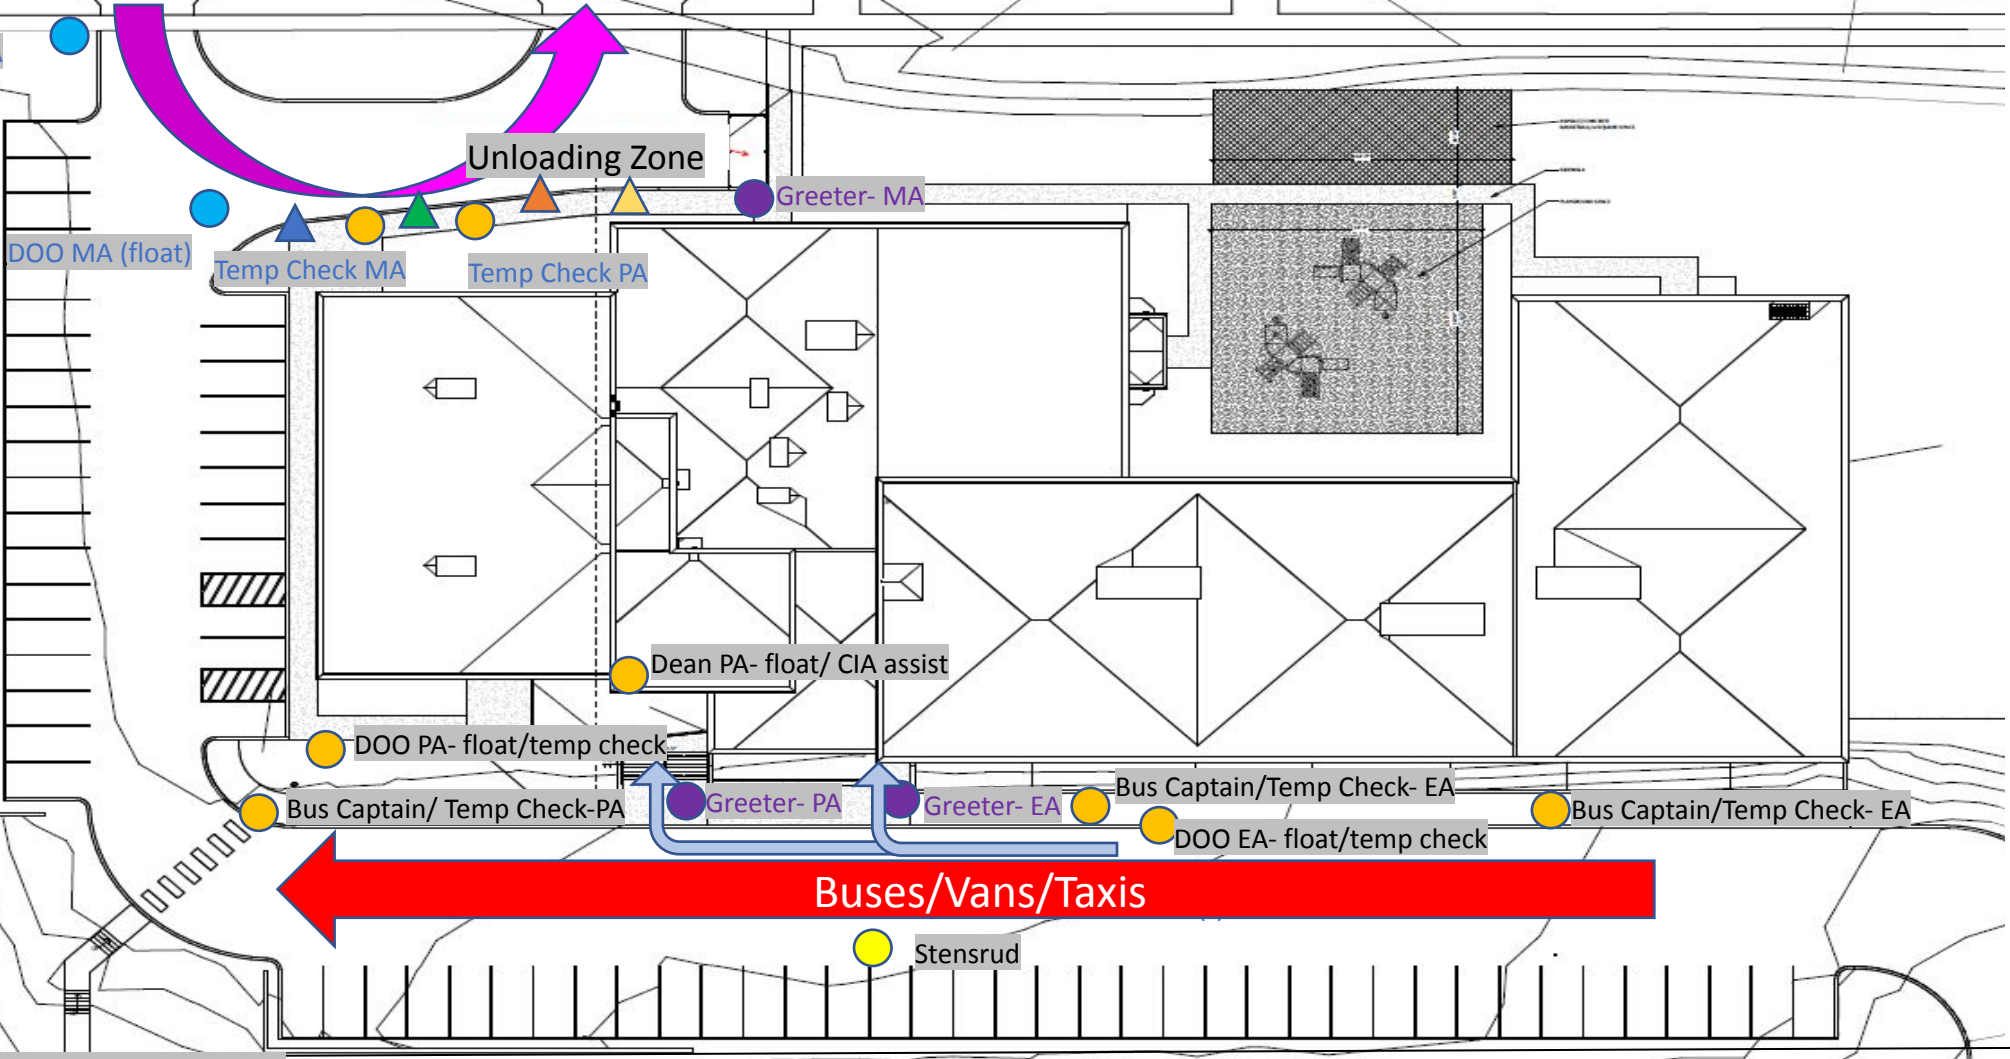

4<sup>th</sup> Street

- Door/Sanitizer
- Temp Checks/Health
- Traffic Controller

42<sup>nd</sup> Street N

C  
a  
r  
s

Traffic Controller-EA

Unloading Zone

Buses/Vans/Taxis

Univ. Serv. Rd.

DDO MA (float)

Temp Check MA

Temp Check PA

Greeter- MA

Dean PA- float/ CIA assist

DDO PA- float/temp check

Bus Captain/ Temp Check-PA

Greeter- PA

Greeter- EA

Bus Captain/Temp Check- EA

DDO EA- float/temp check

Bus Captain/Temp Check- EA

Stensrud

Bus Traffic Controller-EA

PPU Sign