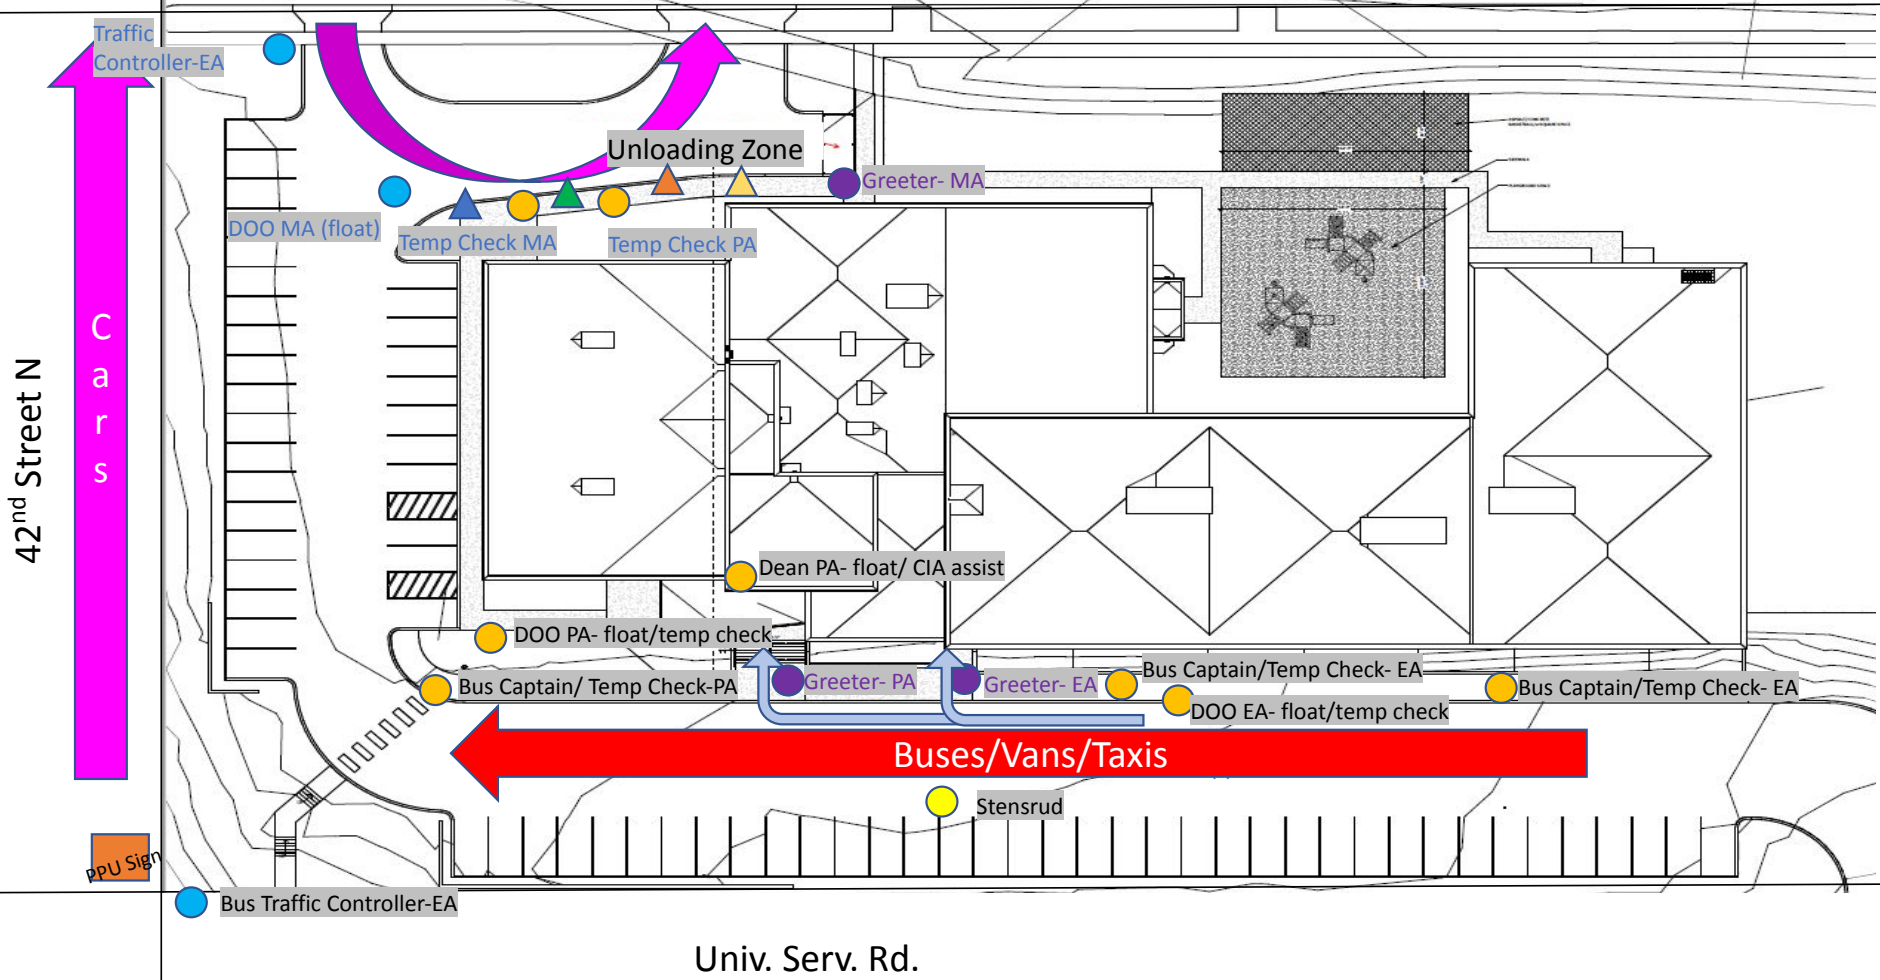

ARRIVAL DIAGRAM

4th Street

- Door/Sanitizer
- Temp Checks/Health
- Traffic Controller

42nd Street N

Cars

Buses/Vans/Taxis

Univ. Serv. Rd.

PPU Sign

Bus Traffic Controller-EA

Stensrud

DOO MA (float)

Temp Check MA

Temp Check PA

Greeter- MA

Unloading Zone

Dean PA- float/ CIA assist

DOO PA- float/temp check

Bus Captain/ Temp Check-PA

Greeter- PA

Greeter- EA

Bus Captain/Temp Check- EA

DOO EA- float/temp check

Bus Captain/Temp Check- EA