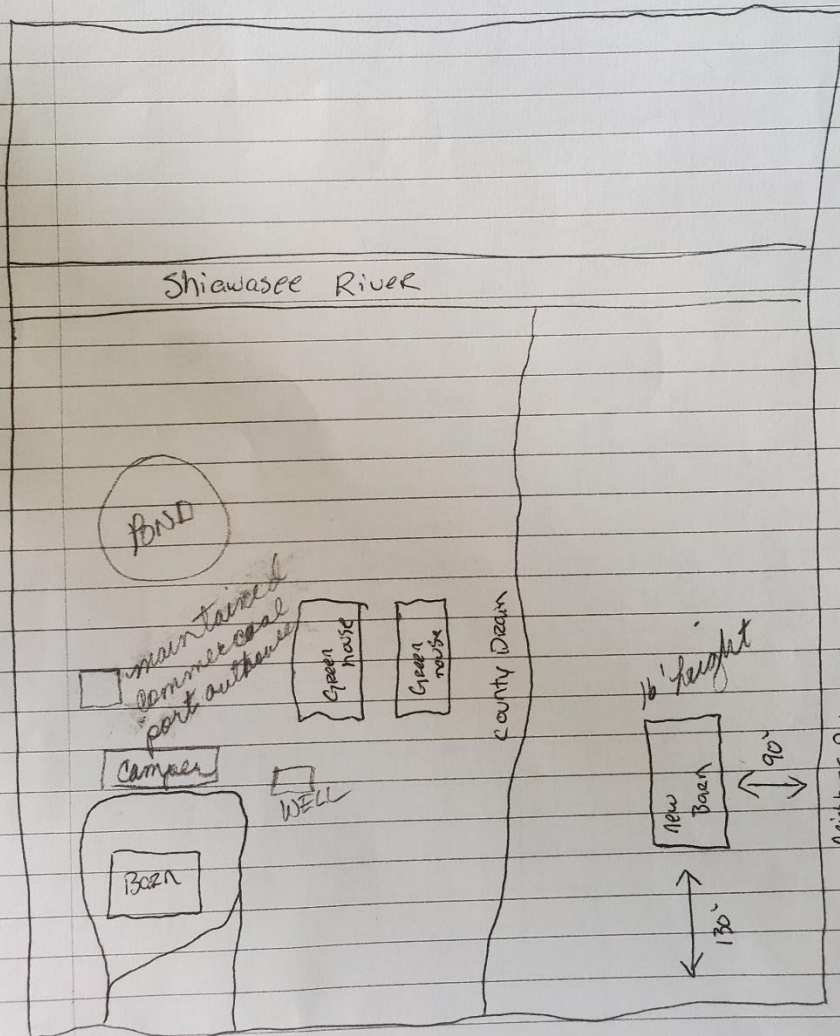

Judith Cook
6473 Byron
517 449578

RECEIVED
7.11.21
COHOCTAH TOWNSHIP

MARR RD

Shiwasee River

Barn

Camper

Barn

WELL

Creeper house

Creeper house

County Decan

New Barn

16' height

90'

130'

Neighbors Driveway

Byron RD

Chase RD