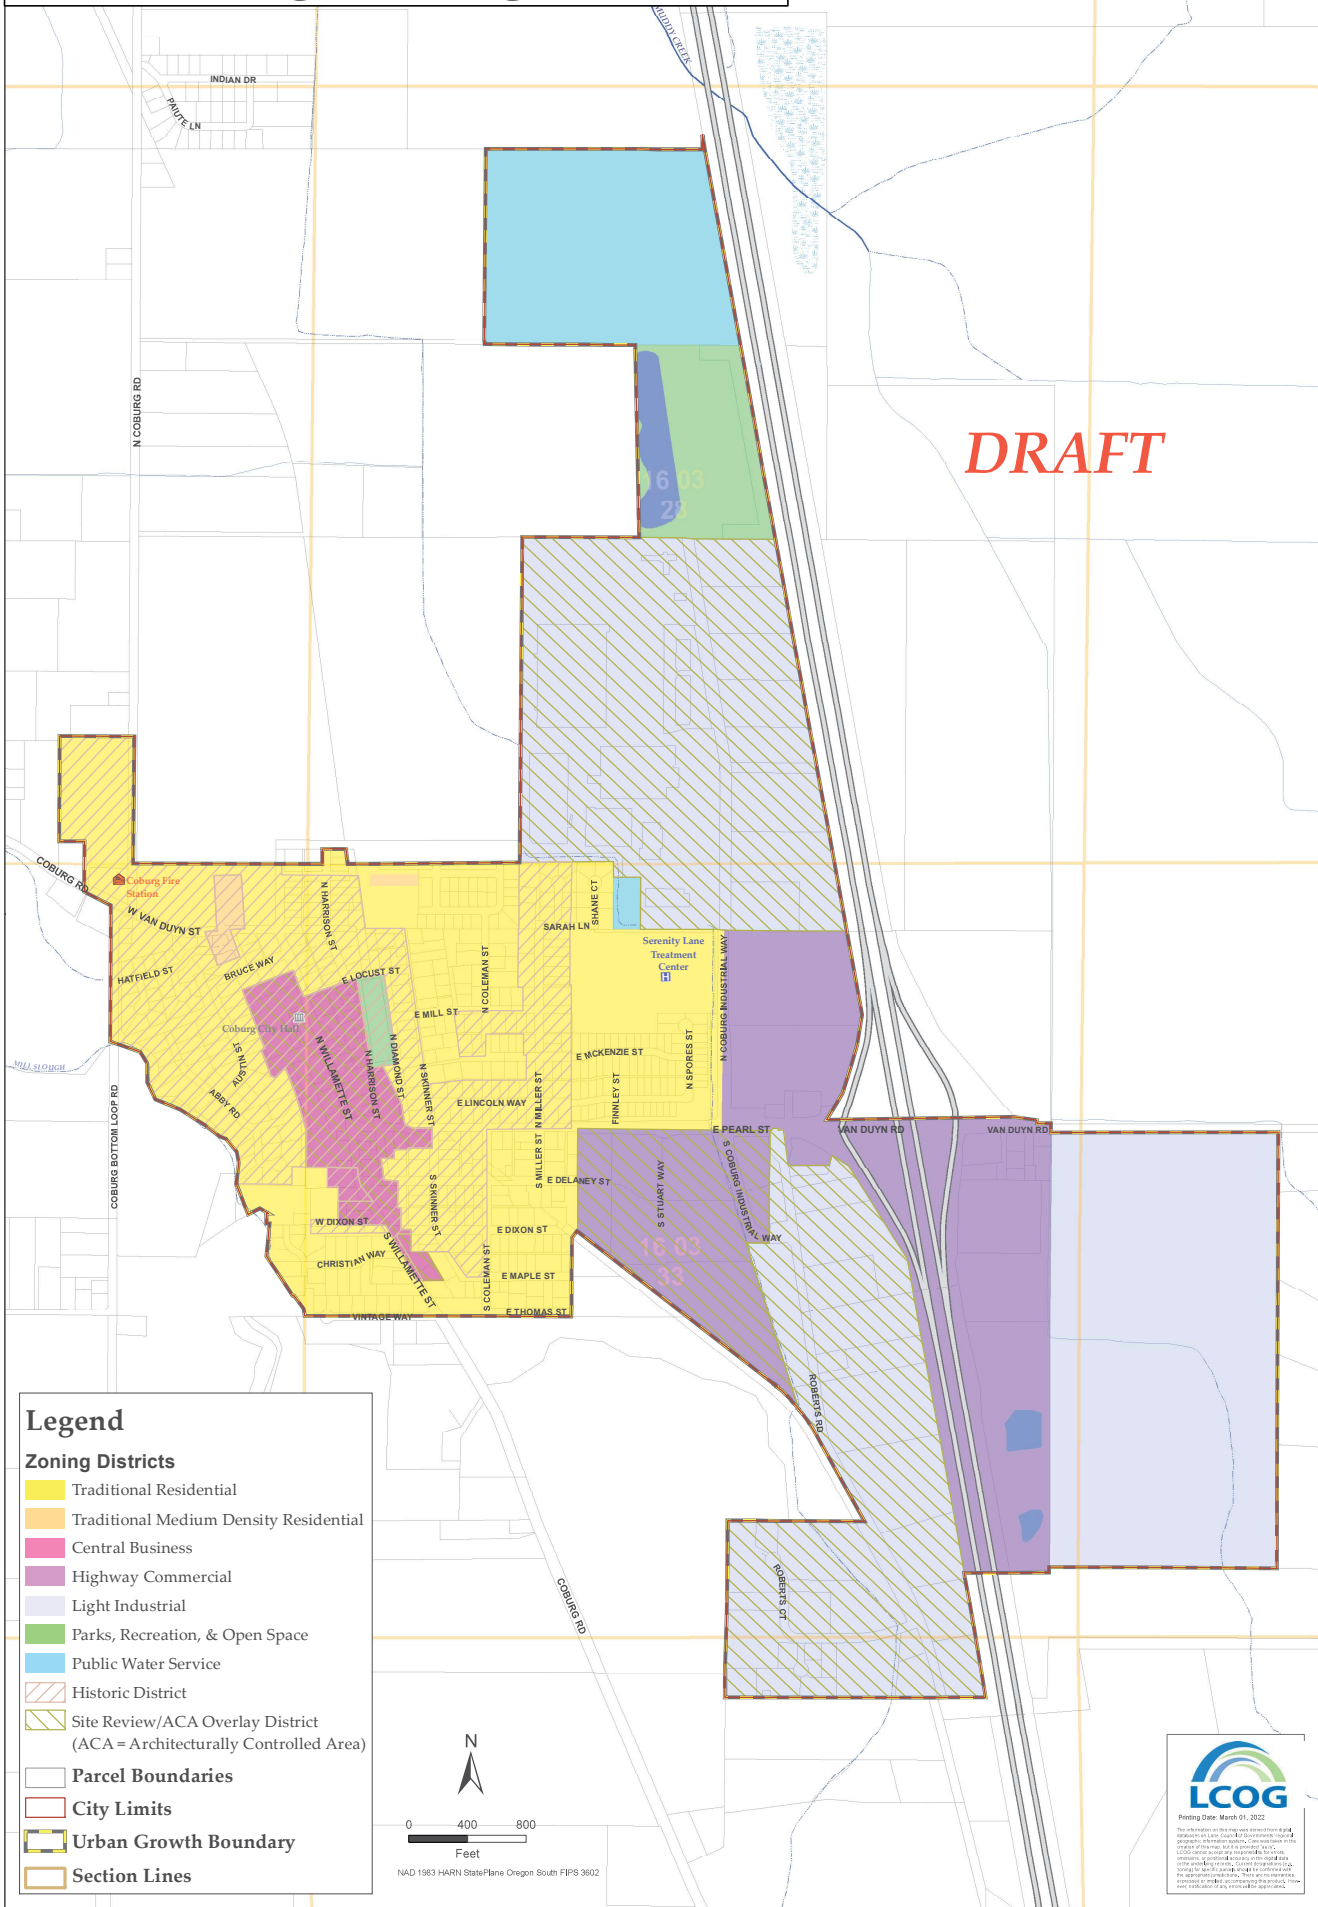

Coburg Zoning Districts

DRAFT

Legend

Zoning Districts

- Traditional Residential
- Traditional Medium Density Residential
- Central Business
- Highway Commercial
- Light Industrial
- Parks, Recreation, & Open Space
- Public Water Service
- Historic District
- Site Review/ACA Overlay District
(ACA = Architecturally Controlled Area)
- Parcel Boundaries
- City Limits
- Urban Growth Boundary
- Section Lines