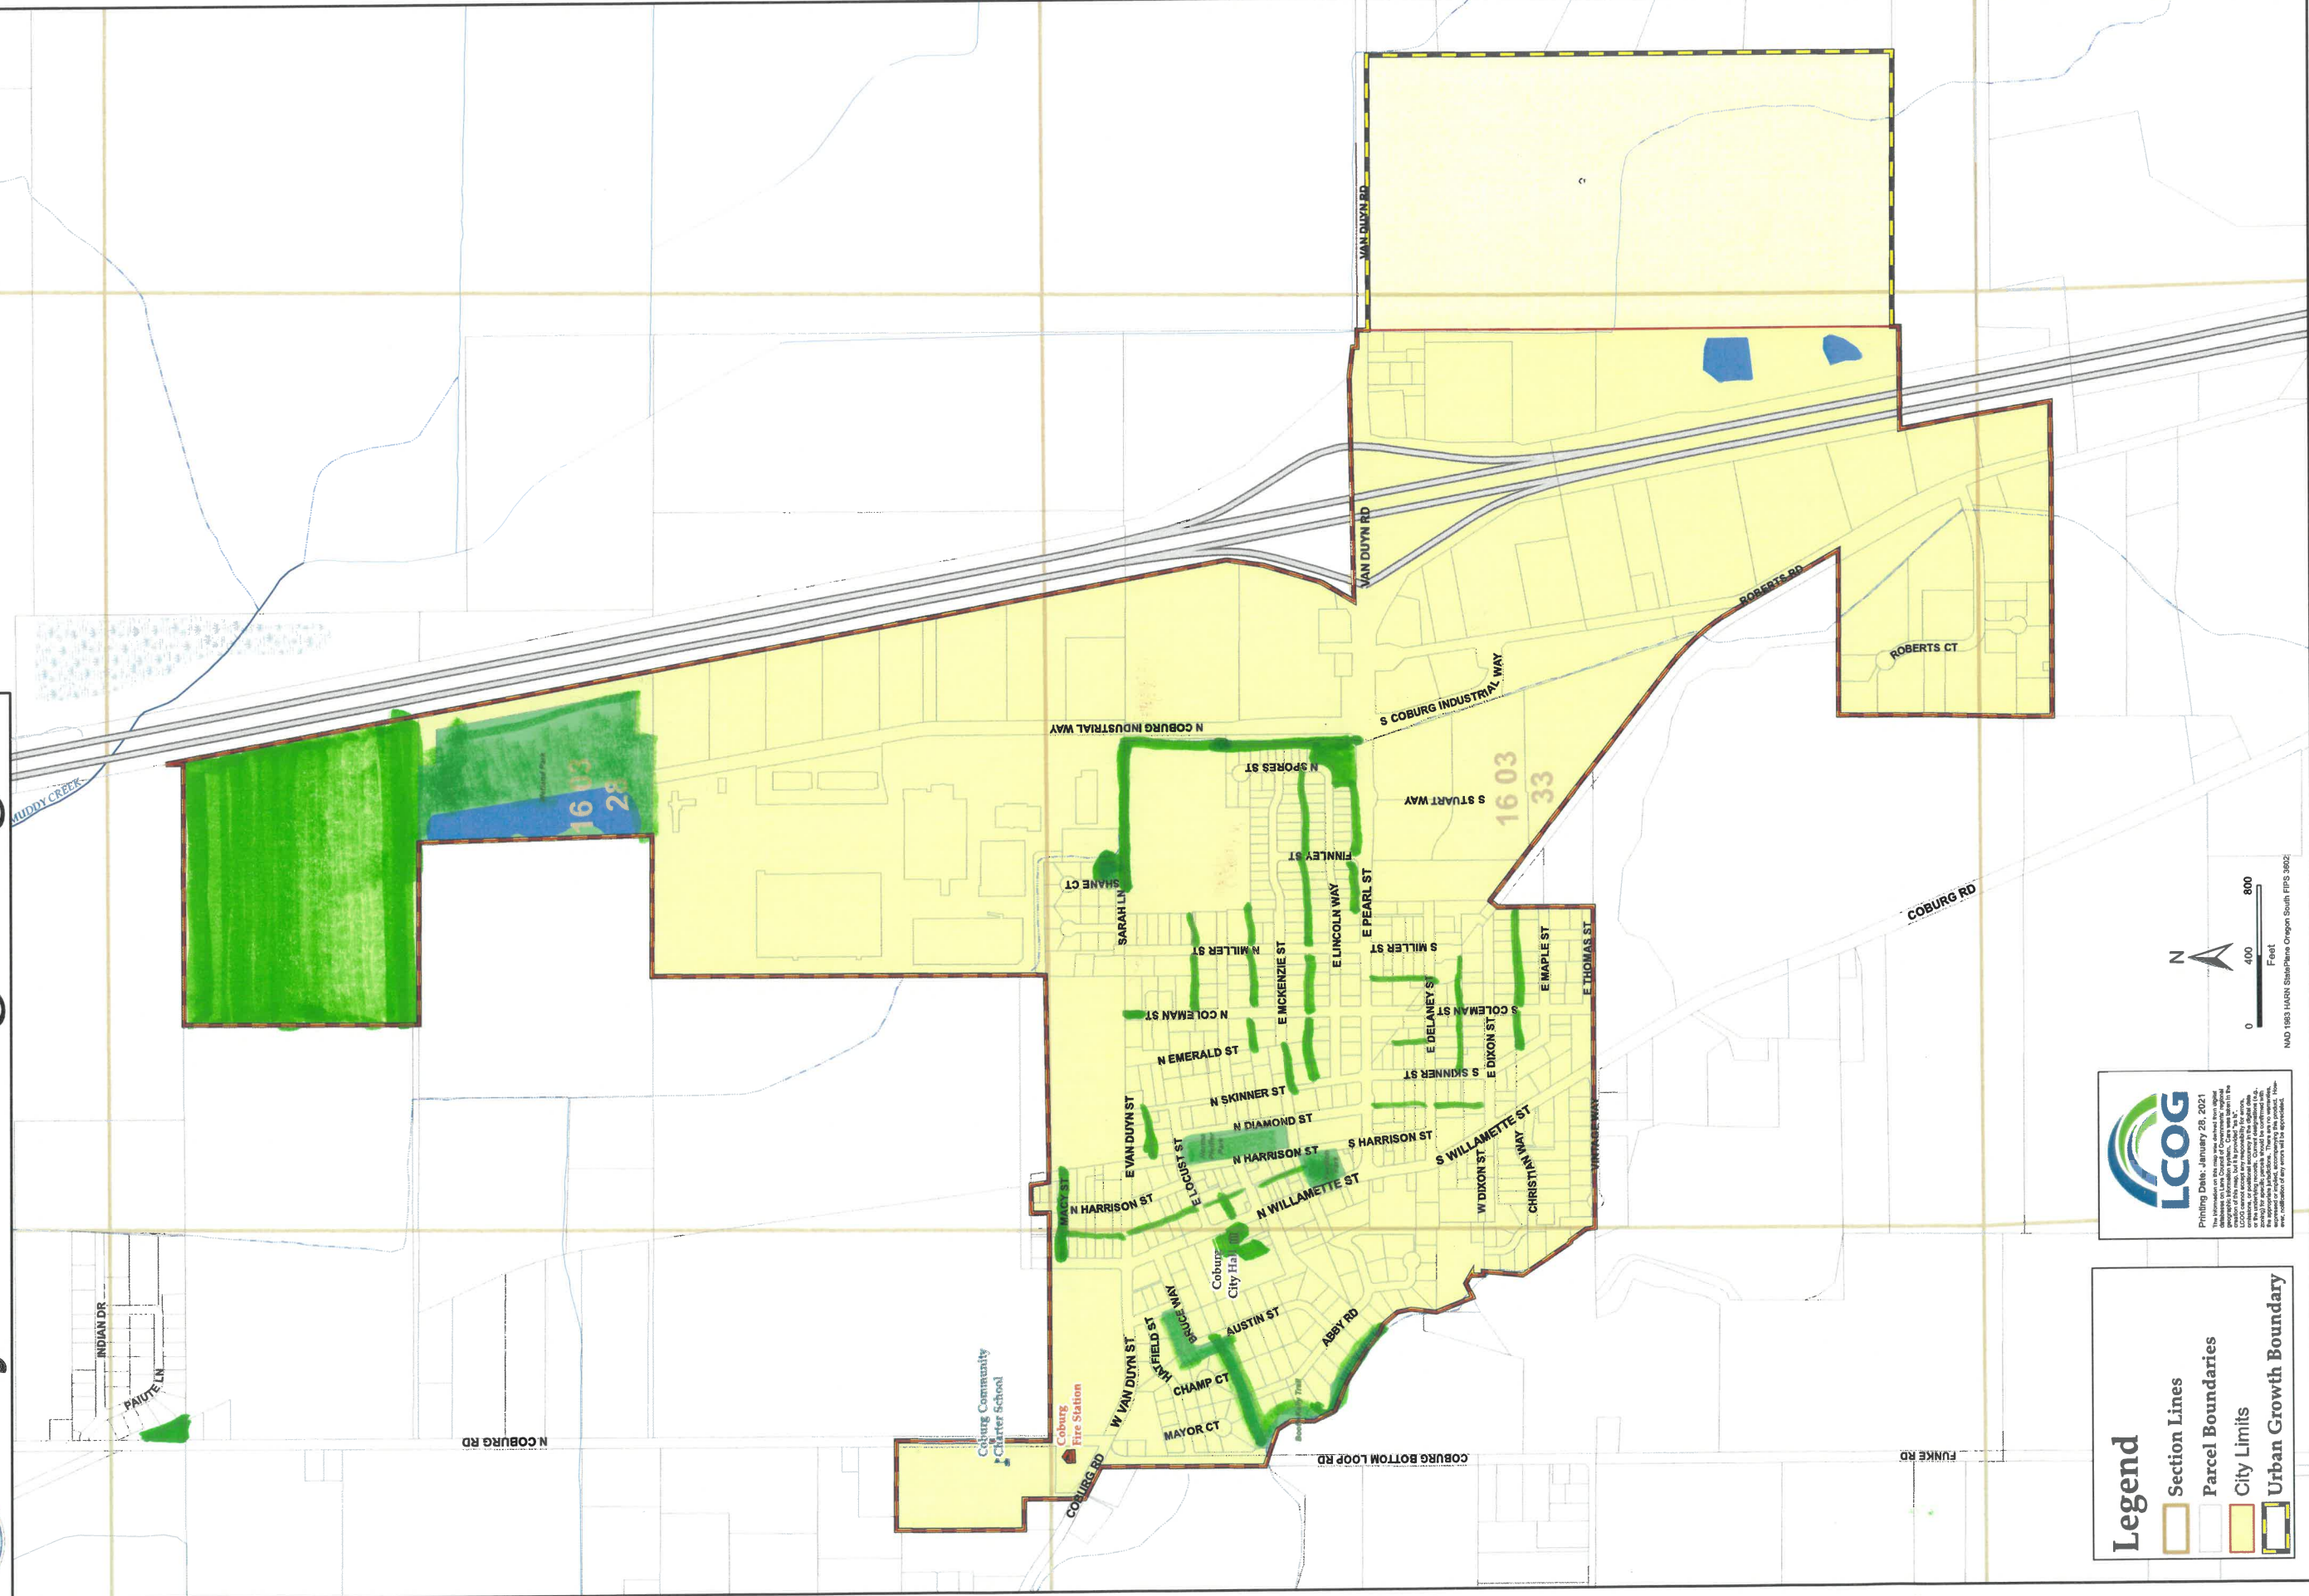

City of Coburg, Oregon

Legend

- Section Lines
- Parcel Boundaries
- City Limits
- Urban Growth Boundary

NAD 1983 HARN StatePlane Oregon South FIPS 3802