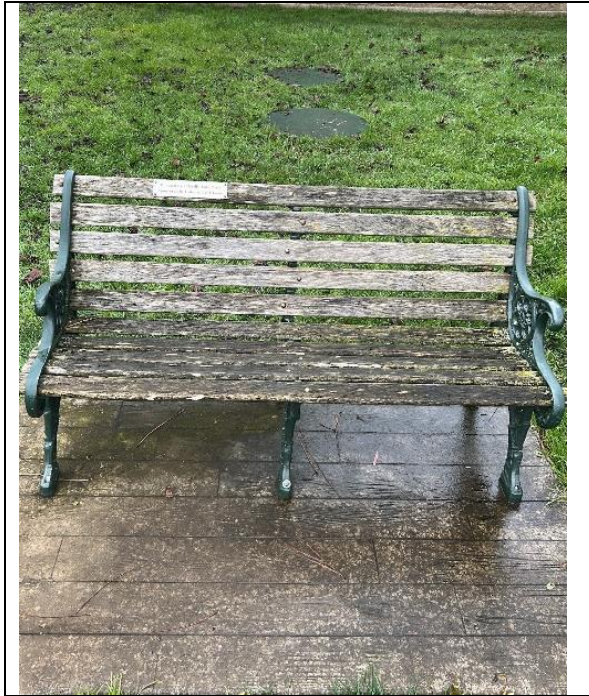

Norma Pfeiffer Park Bench 3

Location: Norma Pfeiffer Park
Material: Wood and metal
Condition (Good/Fair/Poor): Fair
Asset ID: Bench 3
Install Date: Unknown
Notes: _____
_____
_____
Covered/Exposed: _____
Inspection/Review Date: _____