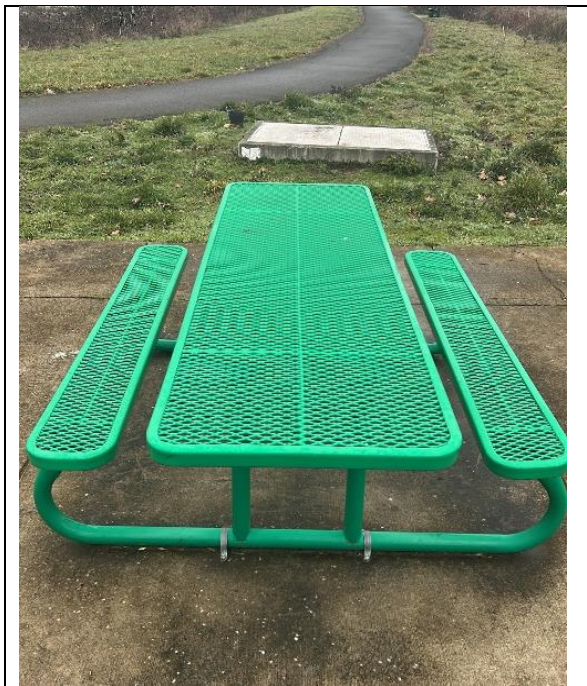

Trails End Park Table 16

Location: Trails End Park Picnic Pad

Material: Metal

Condition (Good/Fair/Poor): Good

Asset ID: Picnic table 16

Install Date: 2019

Notes: _____

Covered/Exposed: _____

Inspection/Review Date: _____