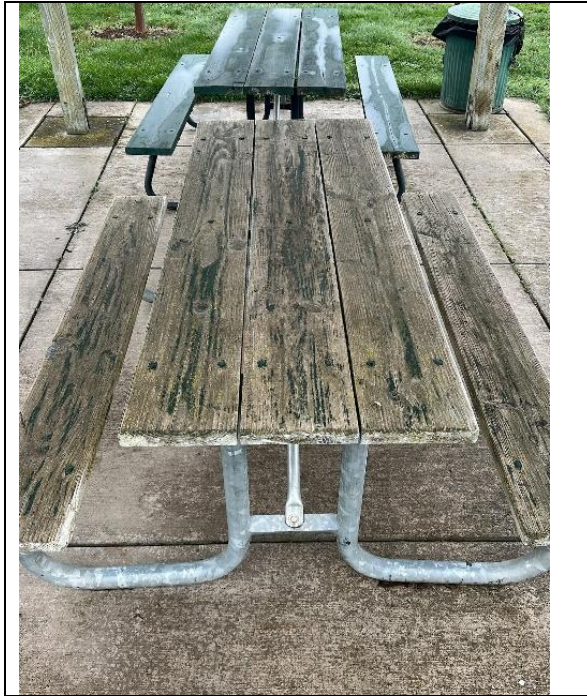

**Asset ID:** Picnic table 14

**Install Date:** Unknown

**Notes:** \_\_\_\_\_

**Covered/Exposed:** \_\_\_\_\_

**Inspection/Review Date:** \_\_\_\_\_

**Jacob Spores Park Table 15**

**Location:** Jacob Spores Park Picnic Shelter