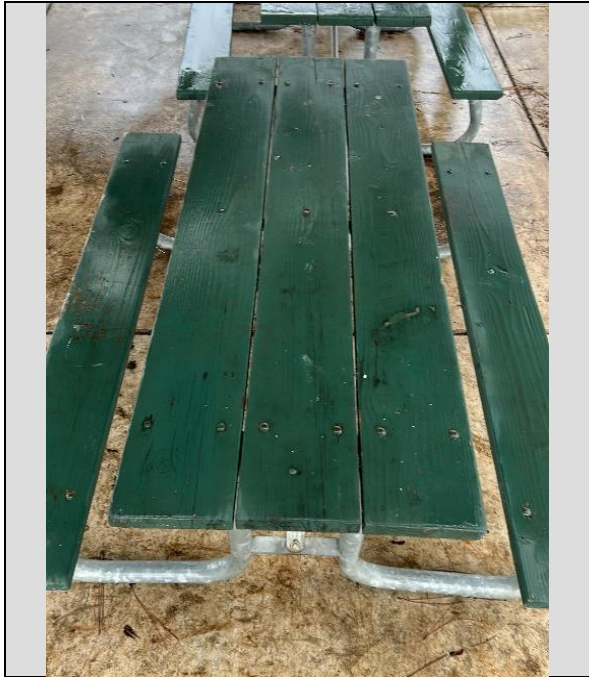

Norma Pfeiffer Picnic Table 3

Location: Norma Pfeiffer Park Picnic Shelter

Material: Wood with metal frame

Condition (Good/Fair/Poor): Good

Asset ID: Picnic table 3

Install Date: Unknown

Notes: _____

_____

_____

Covered/Exposed: _____

Inspection/Review Date: _____