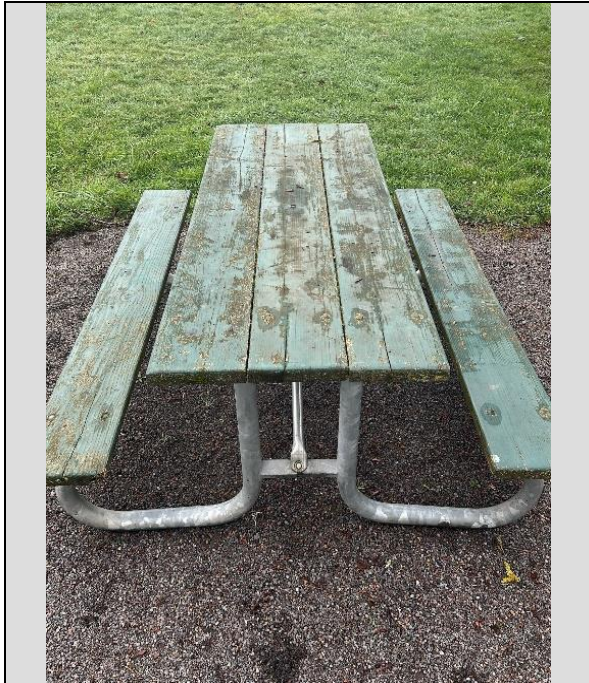

**Location:** Pavilion Park west side

**Material:** Wood with metal frame

**Condition (Good/Fair/Poor):** Fair

**Asset ID:** Picnic table 8

**Install Date:** Unknown

**Notes:** \_\_\_\_\_  
\_\_\_\_\_  
\_\_\_\_\_

**Covered/Exposed:** \_\_\_\_\_

**Inspection/Review Date:** \_\_\_\_\_

**Pavilion Park Picnic Table 9**

**Location:** Pavilion Park west side  
**Material:** Wood with metal frame  
**Condition (Good/Fair/Poor):** Fair  
**Asset ID:** Picnic table 9  
**Install Date:** Unknown  
**Notes:** \_\_\_\_\_  
\_\_\_\_\_  
\_\_\_\_\_  
**Covered/Exposed:** \_\_\_\_\_  
**Inspection/Review Date:** \_\_\_\_\_