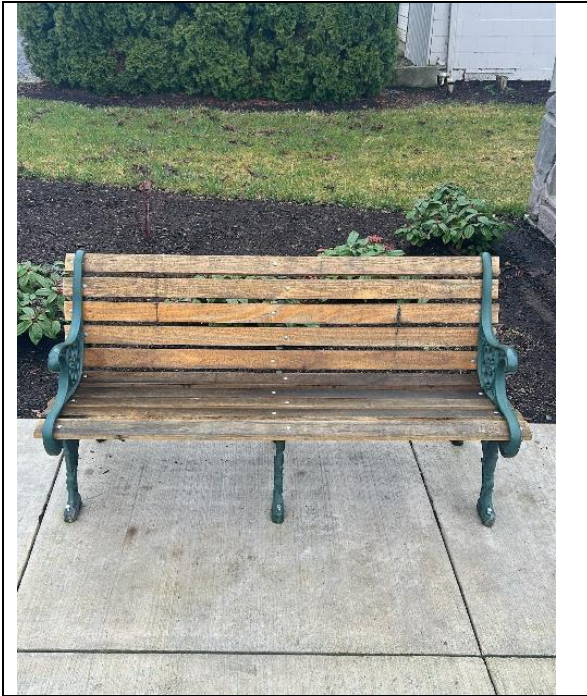

**Asset ID:** Bench 6

**Install Date:** Unknown

**Notes:** \_\_\_\_\_  
\_\_\_\_\_

**Covered/Exposed:** \_\_\_\_\_

**Inspection/Review Date:** \_\_\_\_\_

**Pavilion Park Bench 7**

**Location:** Pavilion Park near Restrooms  
**Material:** Wood and metal  
**Condition (Good/Fair/Poor):** Good  
**Asset ID:** Bench 7  
**Install Date:** Unknown  
**Notes:** \_\_\_\_\_  
\_\_\_\_\_  
\_\_\_\_\_  
**Covered/Exposed:** \_\_\_\_\_  
**Inspection/Review Date:** \_\_\_\_\_