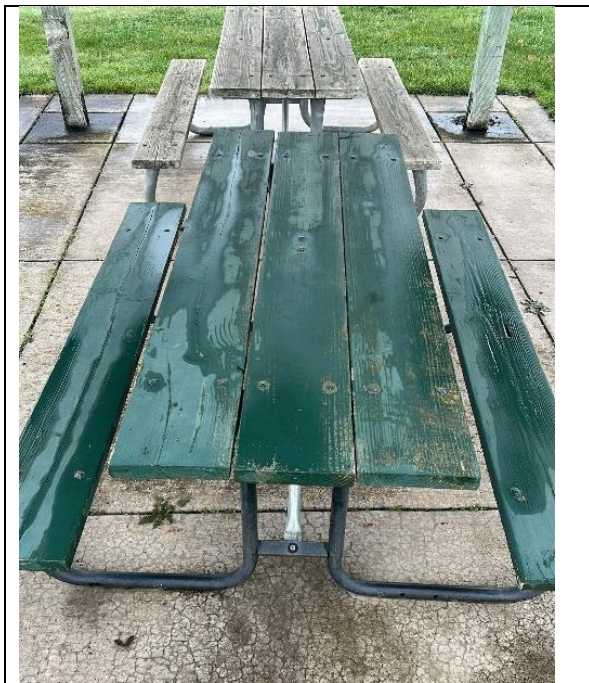

Jacob Spores Park Table 14

Location: Jacob Spores Picnic Shelter

Material: Wood with metal frame

Condition (Good/Fair/Poor): Fair

Asset ID: Picnic table 14

Install Date: Unknown

Notes: _____

Covered/Exposed: _____

Inspection/Review Date: _____