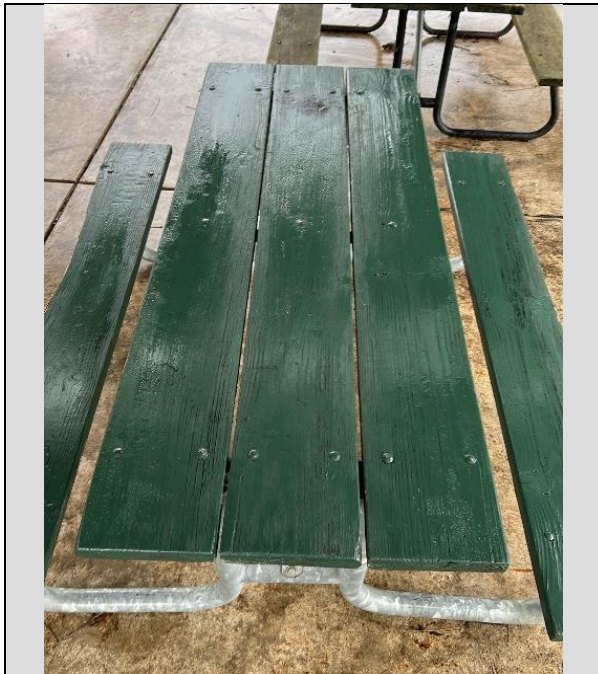

Norma Pfeiffer Picnic Table 2

Location: Norma Pfeiffer Park Picnic Shelter

Material: Wood with metal frame

Condition (Good/Fair/Poor): Good

Asset ID: Picnic table 2

Install Date: Unknown

Notes: _____

Covered/Exposed: _____

Inspection/Review Date: _____