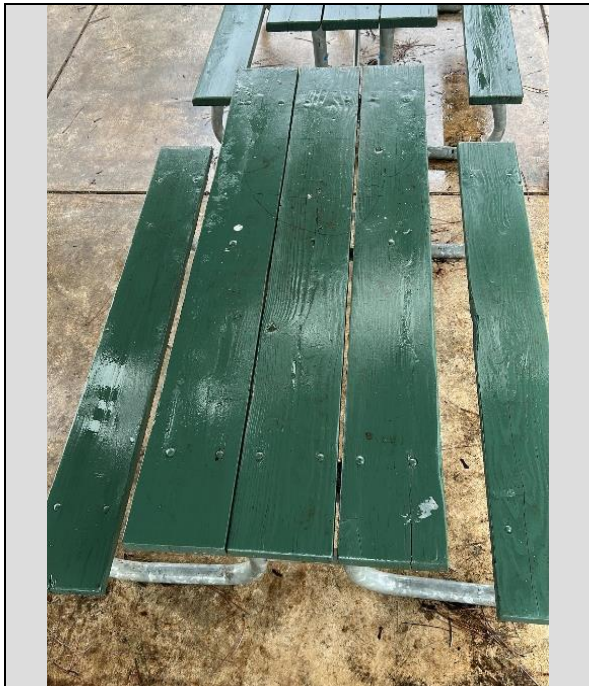

Norma Pfeiffer Picnic Table 4

Location: Norma Pfeiffer Park Picnic Shelter

Material: Wood with metal frame

Condition (Good/Fair/Poor): Good

Asset ID: Picnic table 4

Install Date: Unknown

Notes: _____

_____

_____

Covered/Exposed: _____

Inspection/Review Date: _____