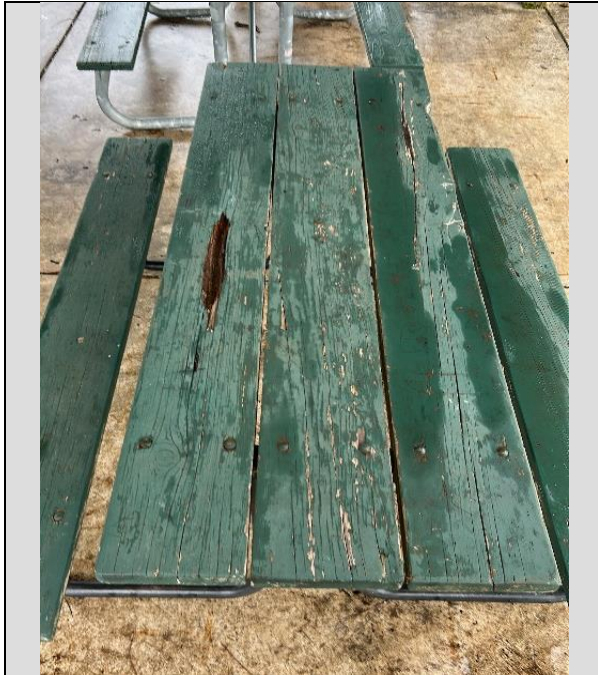

Condition Descriptions

Good: _____

Fair: _____

Poor: _____

Norma Pfeiffer Picnic Table 1

Location: Norma Pfeiffer Park Picnic Shelter

Material: Wood with metal frame

Condition (Good/Fair/Poor): Fair

Asset ID: Picnic table 1

Install Date: Unknown

Notes: _____

Covered/Exposed: _____

Inspection/Review Date: _____