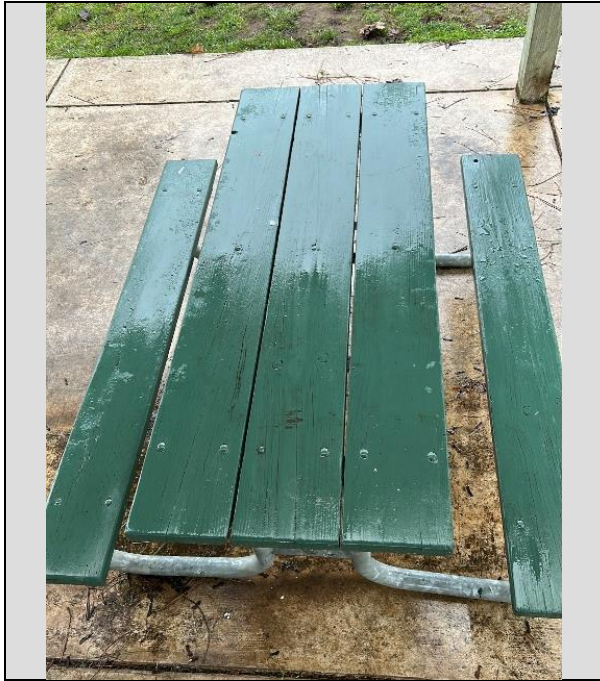

**Notes:** \_\_\_\_\_

\_\_\_\_\_

\_\_\_\_\_

**Covered/Exposed:** \_\_\_\_\_

**Inspection/Review Date:** \_\_\_\_\_

**Norma Pfeiffer Picnic Table 5**

**Location:** Norma Pfeiffer Park Picnic Shelter

**Material:** Wood with metal frame