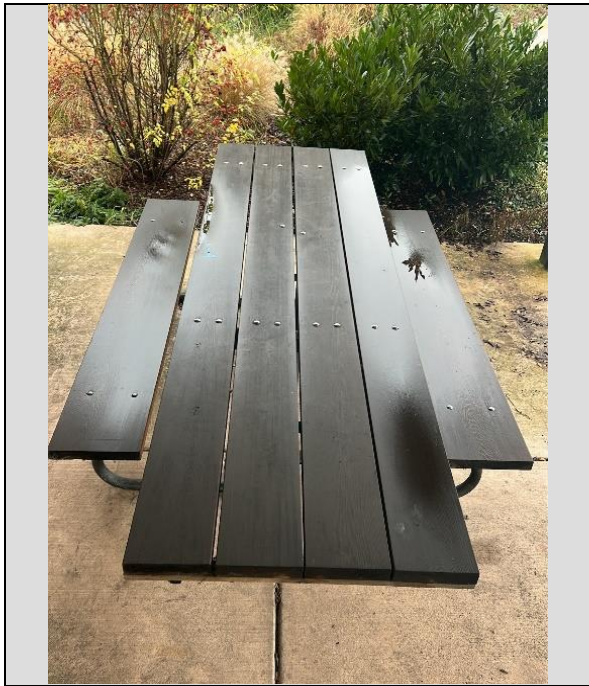

Johnny Diamond Park Table 12

Location: Johnny Diamond Park ADA
Material: Wood with metal frame
Condition (Good/Fair/Poor): Good
Asset ID: Picnic table 12
Install Date: 2018
Notes: _____
_____
_____
Covered/Exposed: _____
Inspection/Review Date: _____