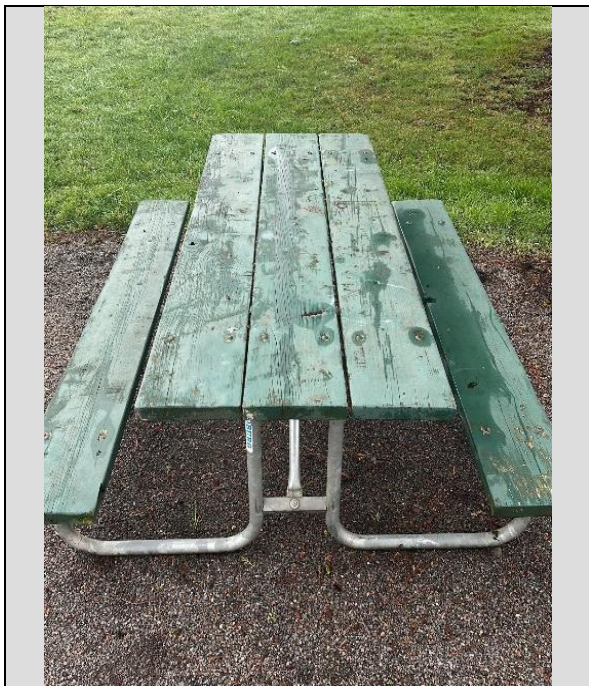

\_\_\_\_\_

\_\_\_\_\_

**Covered/Exposed:** \_\_\_\_\_

**Inspection/Review Date:** \_\_\_\_\_

**Pavilion Park Picnic Table 7**

**Location:** Pavilion Park near Bike Hub

**Material:** Wood with metal frame

**Condition (Good/Fair/Poor):** Poor

**Asset ID:** Picnic table 7

**Install Date:** Unknown

**Notes:** \_\_\_\_\_  
\_\_\_\_\_  
\_\_\_\_\_

**Covered/Exposed:** \_\_\_\_\_

**Inspection/Review Date:** \_\_\_\_\_

**Pavilion Park Picnic Table 8**