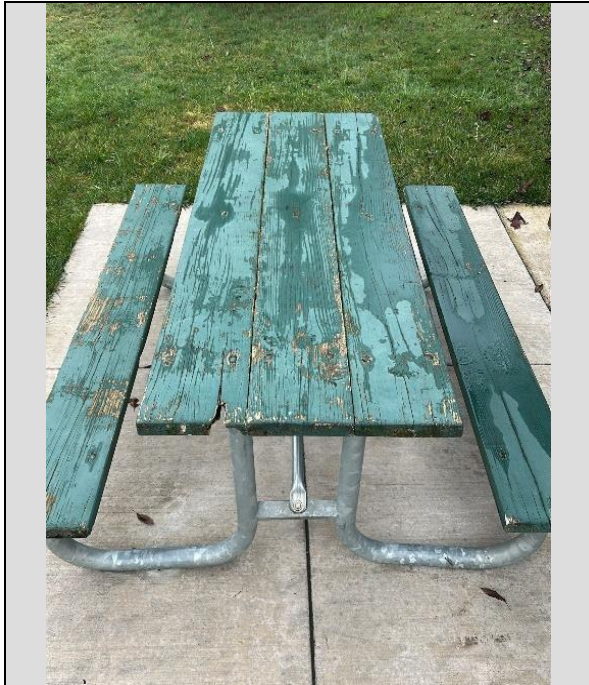

**Norma Pfeiffer Picnic Table 6**

**Location:** Norma Pfeiffer Park Picnic Shelter

**Material:** Metal

**Condition (Good/Fair/Poor):** Good

**Asset ID:** Picnic table 6

**Install Date:** 2020

**Notes:** \_\_\_\_\_

\_\_\_\_\_

\_\_\_\_\_

**Covered/Exposed:** \_\_\_\_\_

**Inspection/Review Date:** \_\_\_\_\_

**Pavilion Park Picnic Table 7**

**Location:** Pavilion Park near Bike Hub

**Material:** Wood with metal frame

**Condition (Good/Fair/Poor):** Poor