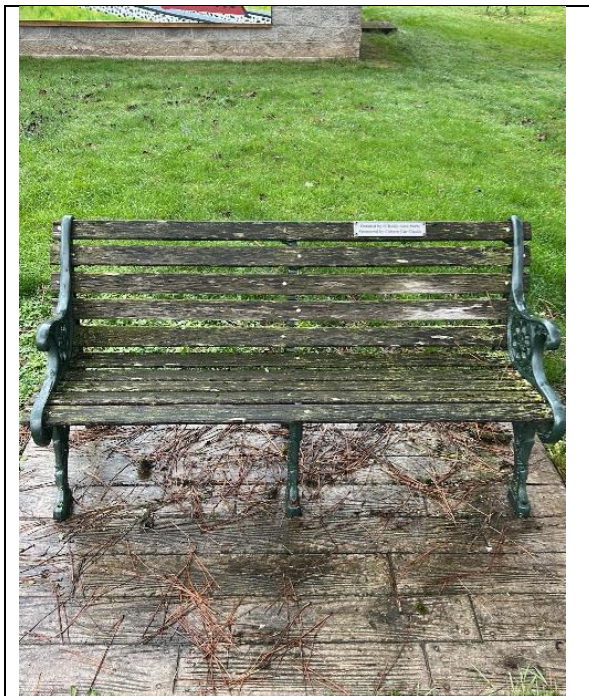

Norma Pfeiffer Park Bench 4

Location: Norma Pfeiffer Park
Material: Wood and metal
Condition (Good/Fair/Poor): Fair
Asset ID: Bench 4
Install Date: Unknown
Notes: _____
_____
_____
Covered/Exposed: _____
Inspection/Review Date: _____