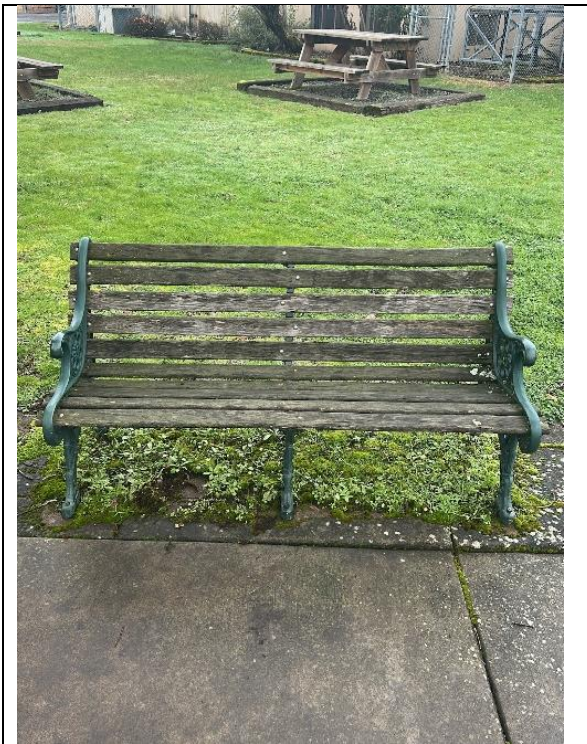

Locust and Willamette Bench 20

Location: Locust and Willamette near Dari Mart

Material: Wood and metal

Condition (Good/Fair/Poor): Fair

Asset ID: Bench 20

Install Date: Unknown

Notes: _____

_____

_____

Covered/Exposed: _____

Inspection/Review Date: _____