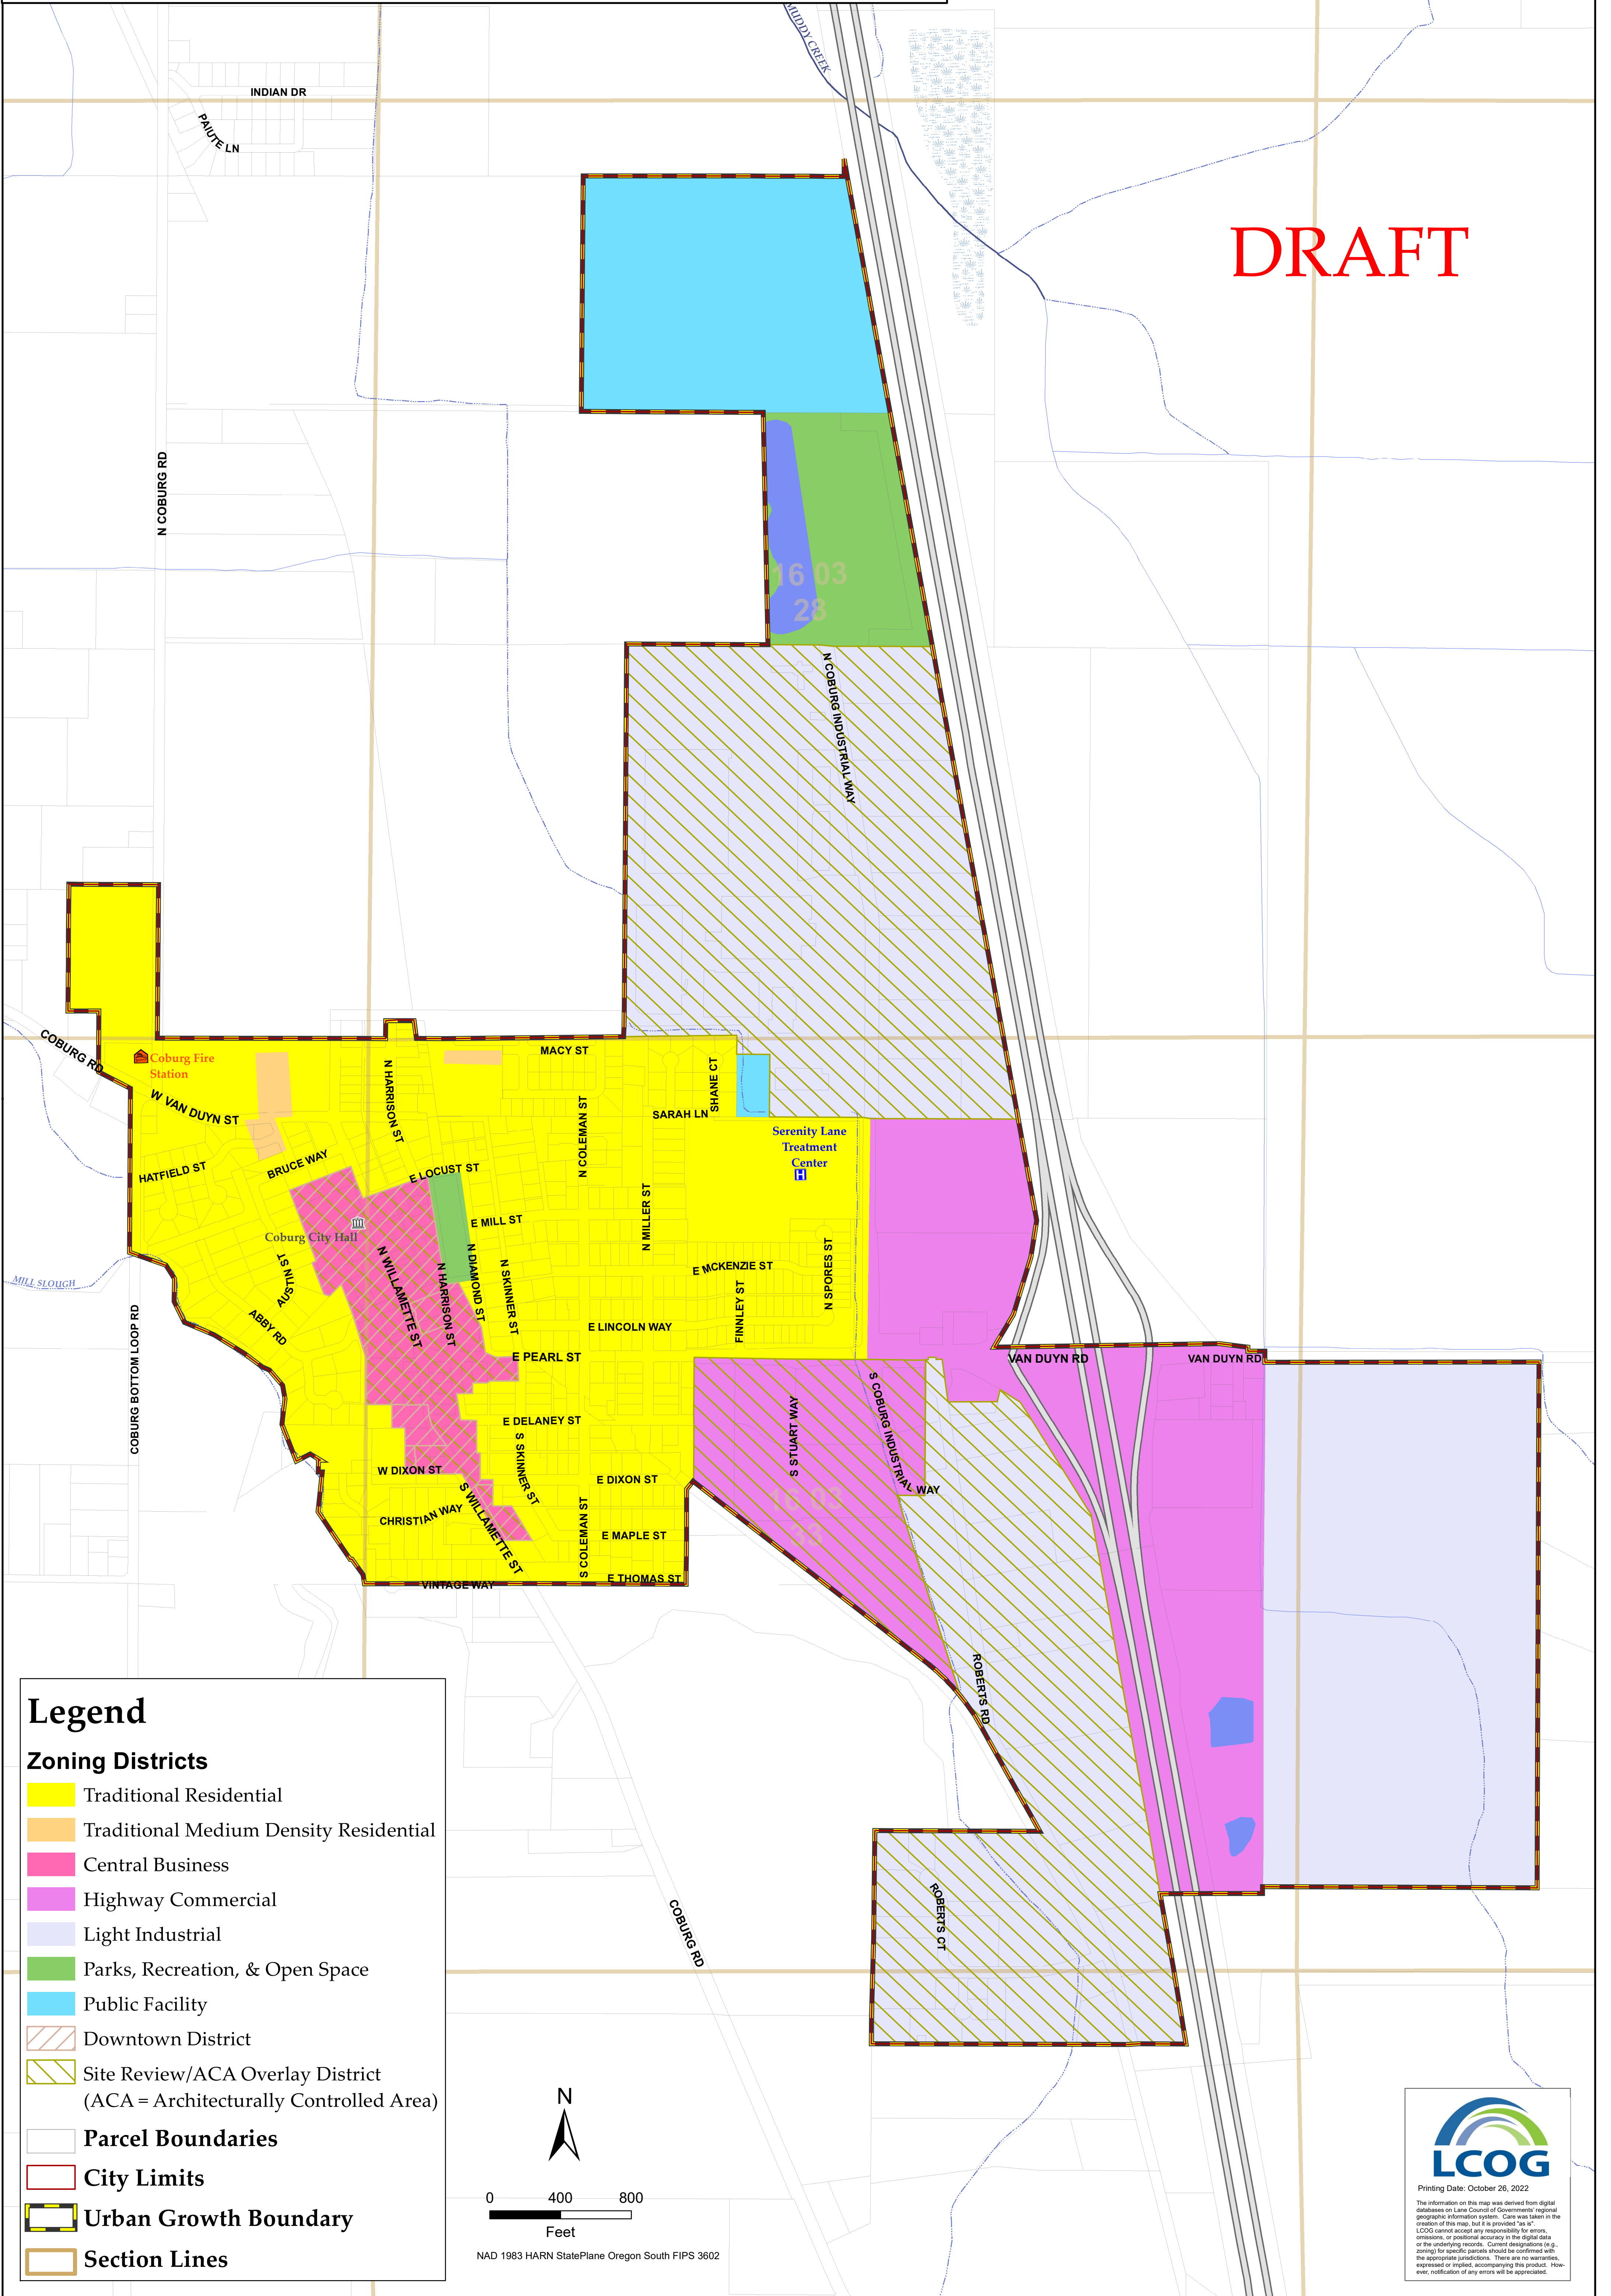

Coburg Zoning Districts

DRAFT

Legend

Zoning Districts

- Traditional Residential
- Traditional Medium Density Residential
- Central Business
- Highway Commercial
- Light Industrial
- Parks, Recreation, & Open Space
- Public Facility
- Downtown District
- Site Review/ACA Overlay District (ACA = Architecturally Controlled Area)
- Parcel Boundaries
- City Limits
- Urban Growth Boundary
- Section Lines