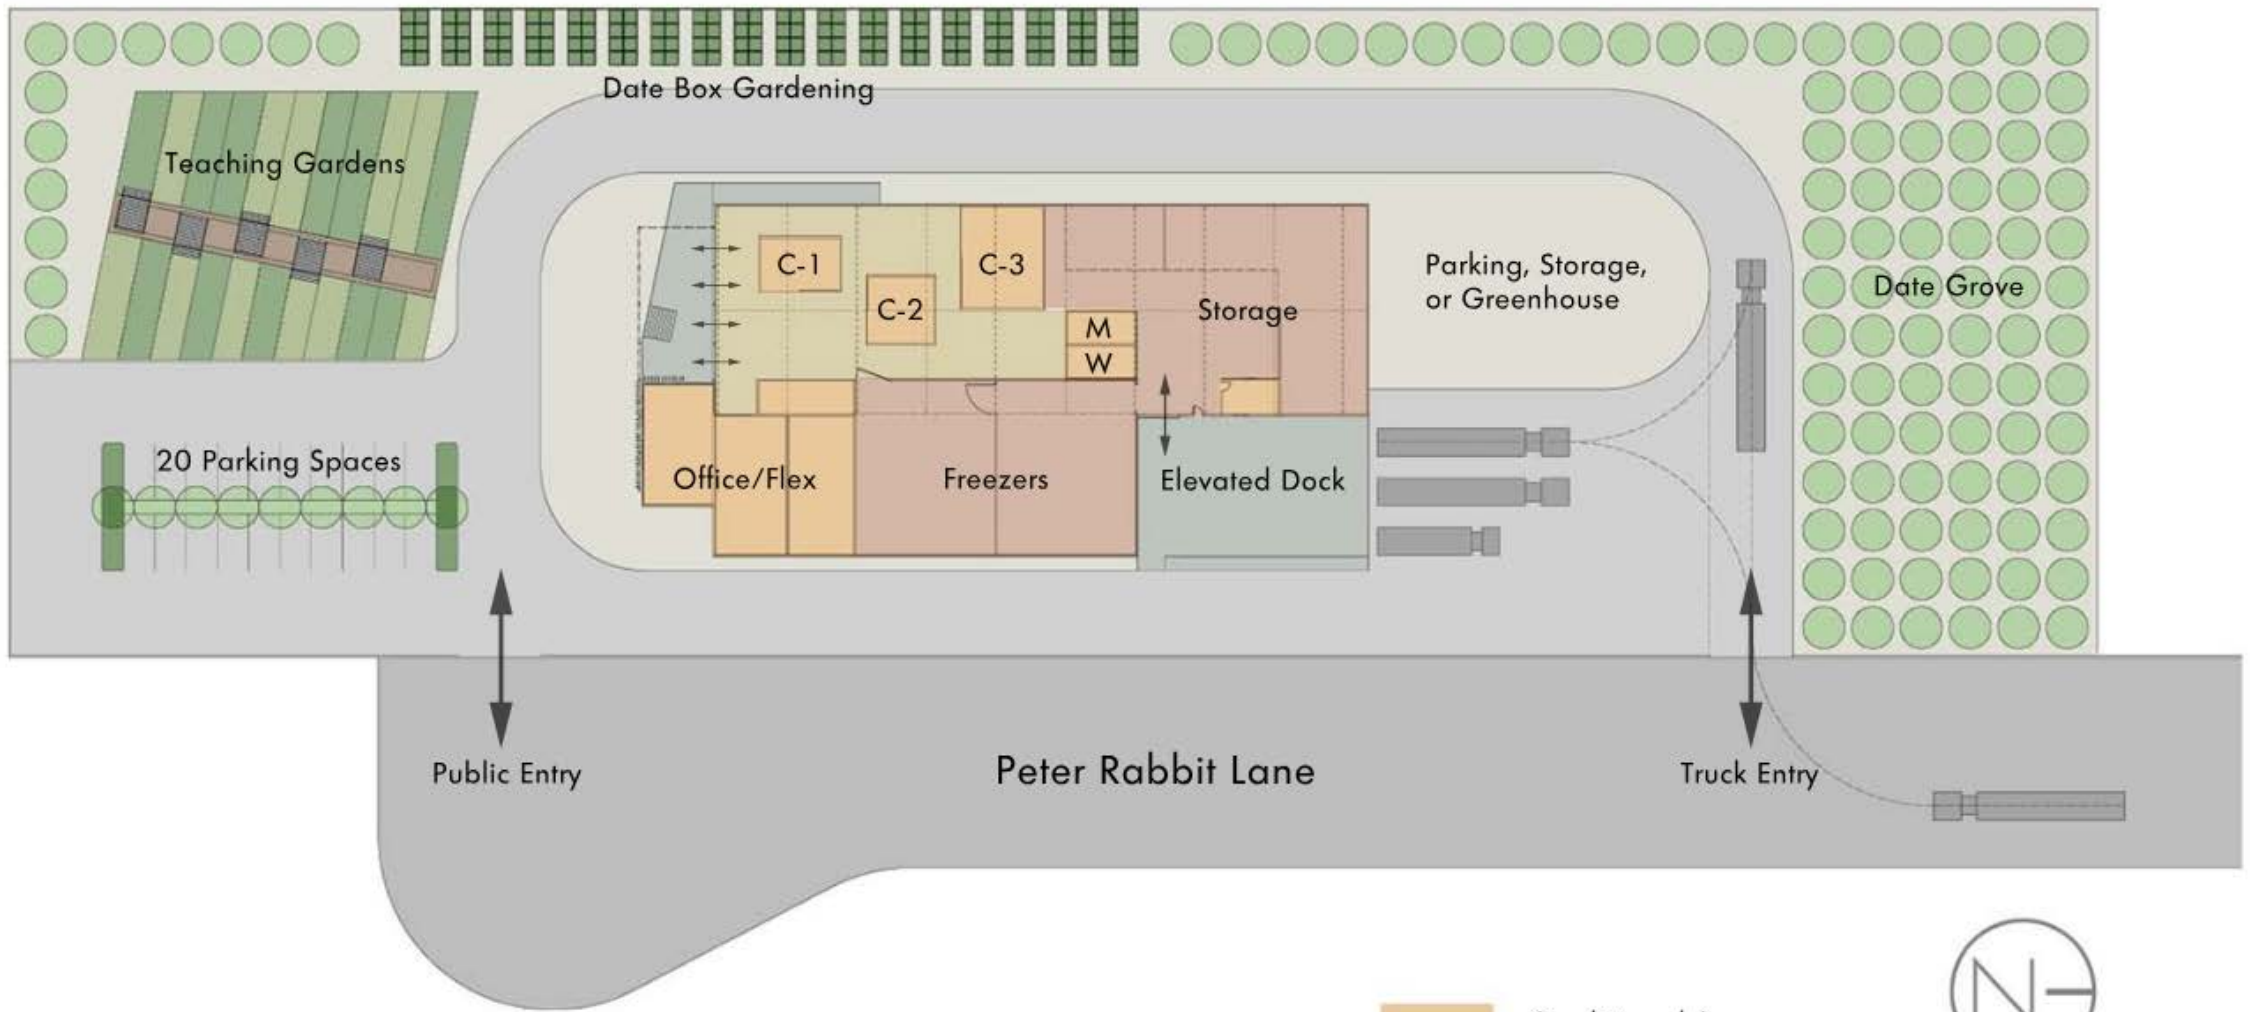

# A COMMUNITY GATHERING SPACE

Attachment 5

View looking northeast from planter boxes

Public Entry

Peter Rabbit Lane

Truck Entry

20 Parking Spaces

Teaching Gardens

Date Box Gardening

Date Grove

C-1

C-2

C-3

M

W

Storage

Office/Flex

Freezers

Elevated Dock

Parking, Storage,  
or Greenhouse

- Conditioned Space
- Food Services
- Unconditioned Flex Space
- Elevated Outdoor Areas
- Landscaping

View looking from new elevated entry to interior of warehouse

View showing the spaces in and around the floating classrooms

View from the outdoor gathering area to the teaching gardens

View across the teaching gardens back to the warehouse