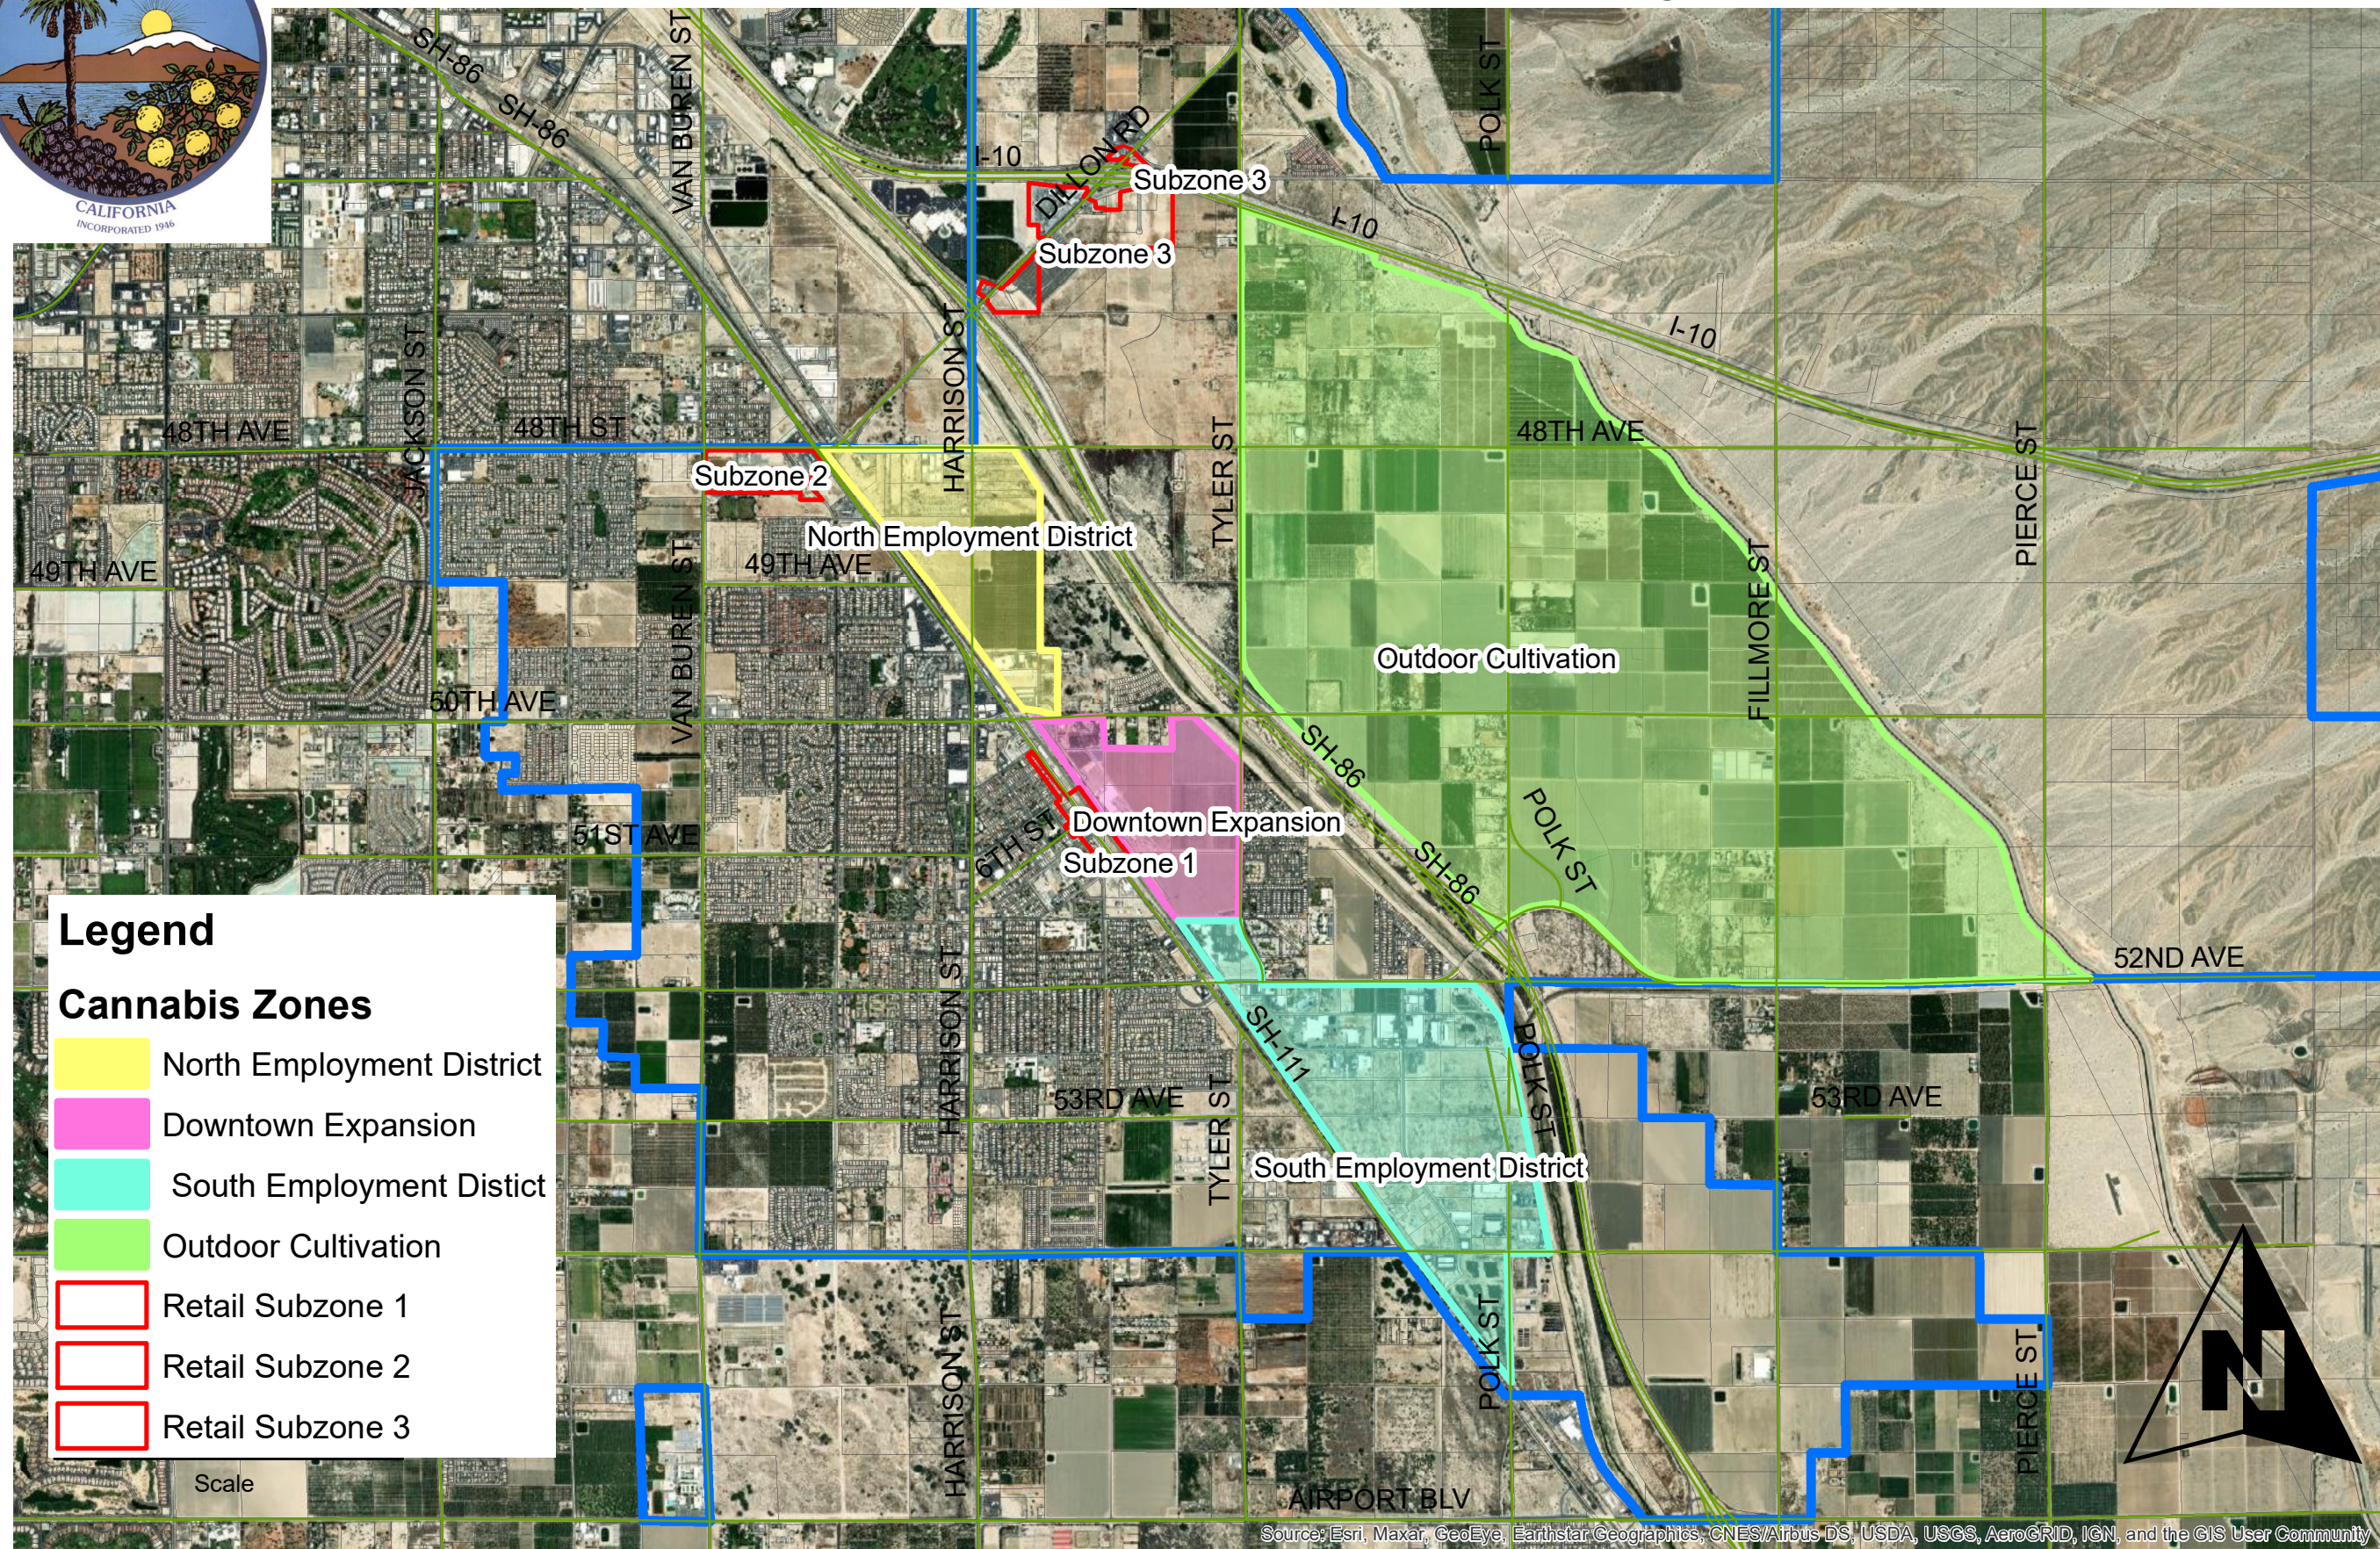

Coachella Cannabis Business Program

Legend

Cannabis Zones

- North Employment District
- Downtown Expansion
- South Employment District
- Outdoor Cultivation
- Retail Subzone 1
- Retail Subzone 2
- Retail Subzone 3

Scale

Source: Esri, Maxar, GeoEye, Earthstar Geographics, CNES/Airbus DS, USDA, USGS, AeroGRID, IGN, and the GIS User Community