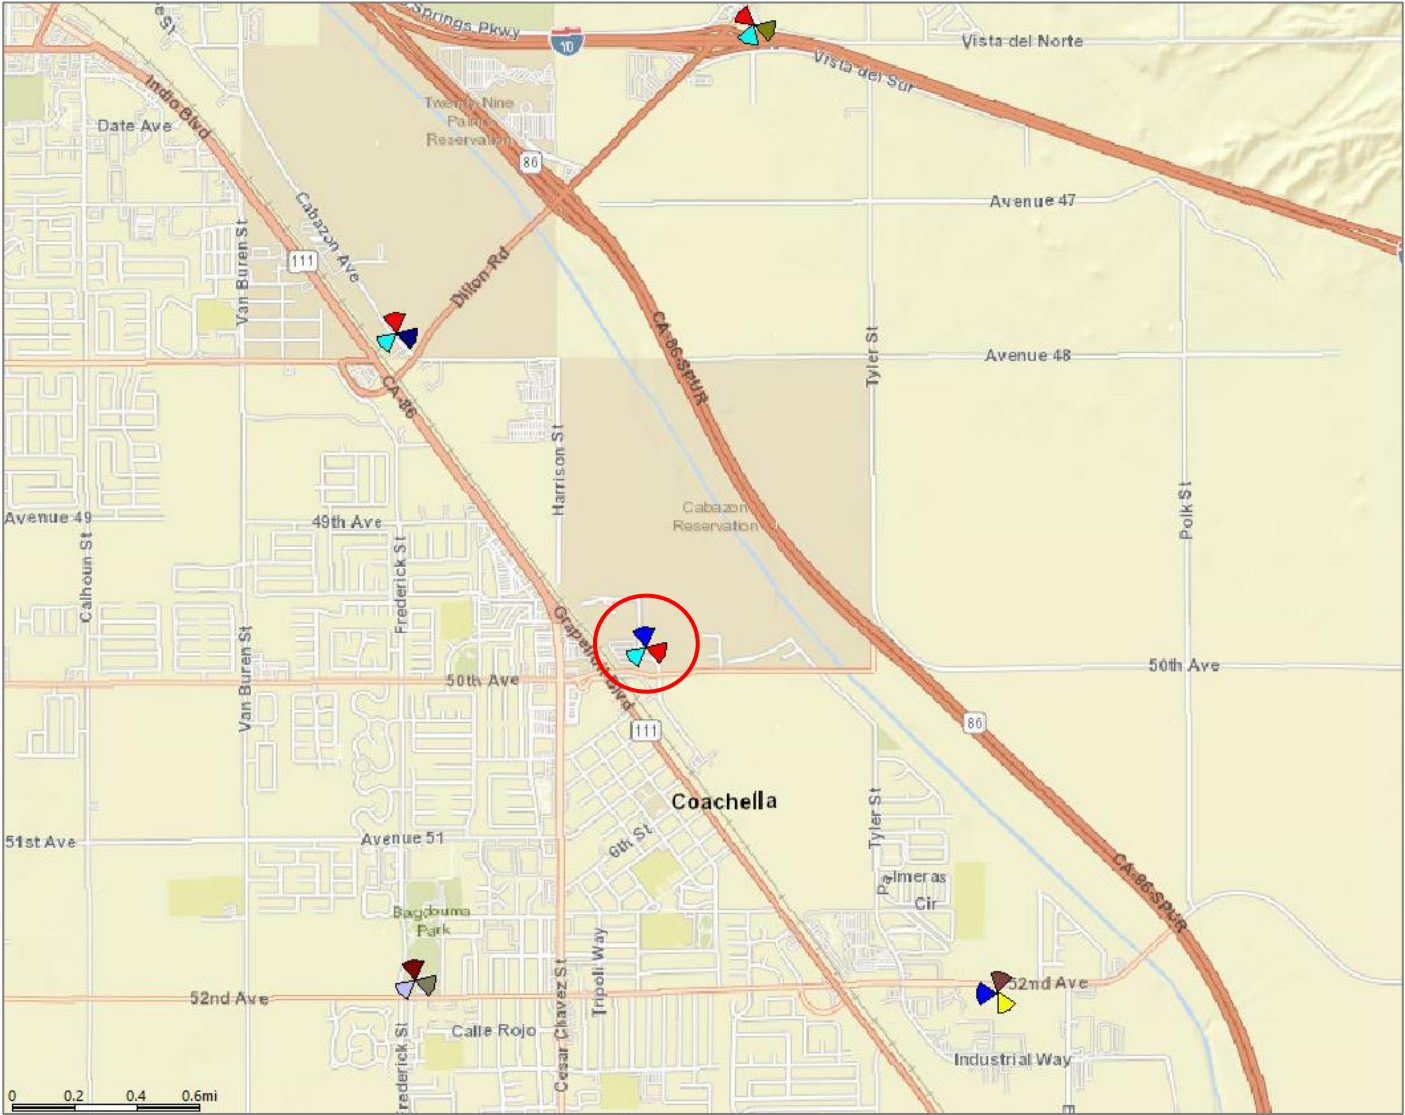

STARFRUIT_RELHR

Propagation Map

September 18, 2025

Map Overview

Verizon Coverage without STARFRUIT_RELHR

Verizon Coverage with STARFRUIT_RELHR at 80' RAD

Verizon Coverage with STARFRUIT_RELHR at 45' RAD

STARFRUIT_RELHR Coverage Only at 80' RAD

STARFRUIT_RELHR Coverage Only at 45' RAD