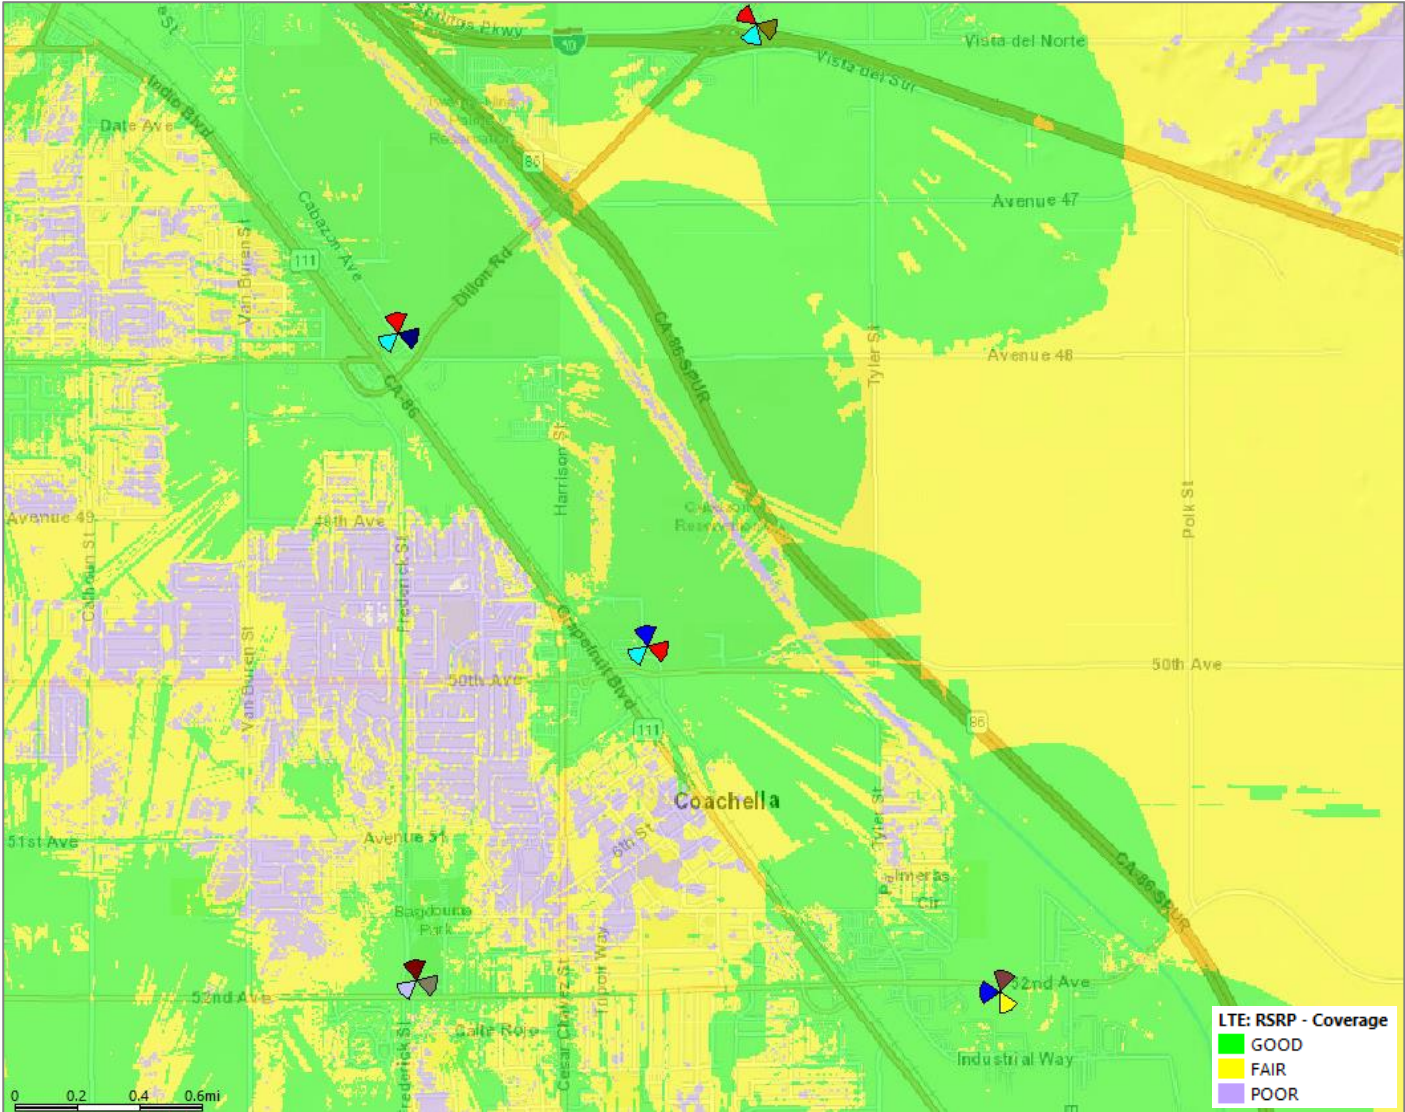

STARFRUIT_RELHR

Propagation Map

September 18, 2025

Map Overview

Verizon Coverage without STARFRUIT_RELHR

Verizon Coverage with STARFRUIT_RELHR at 80' RAD

Verizon Coverage with STARFRUIT_RELHR at 45' RAD

STARFRUIT_RELHR Coverage Only at 80' RAD

STARFRUIT_RELHR Coverage Only at 45' RAD