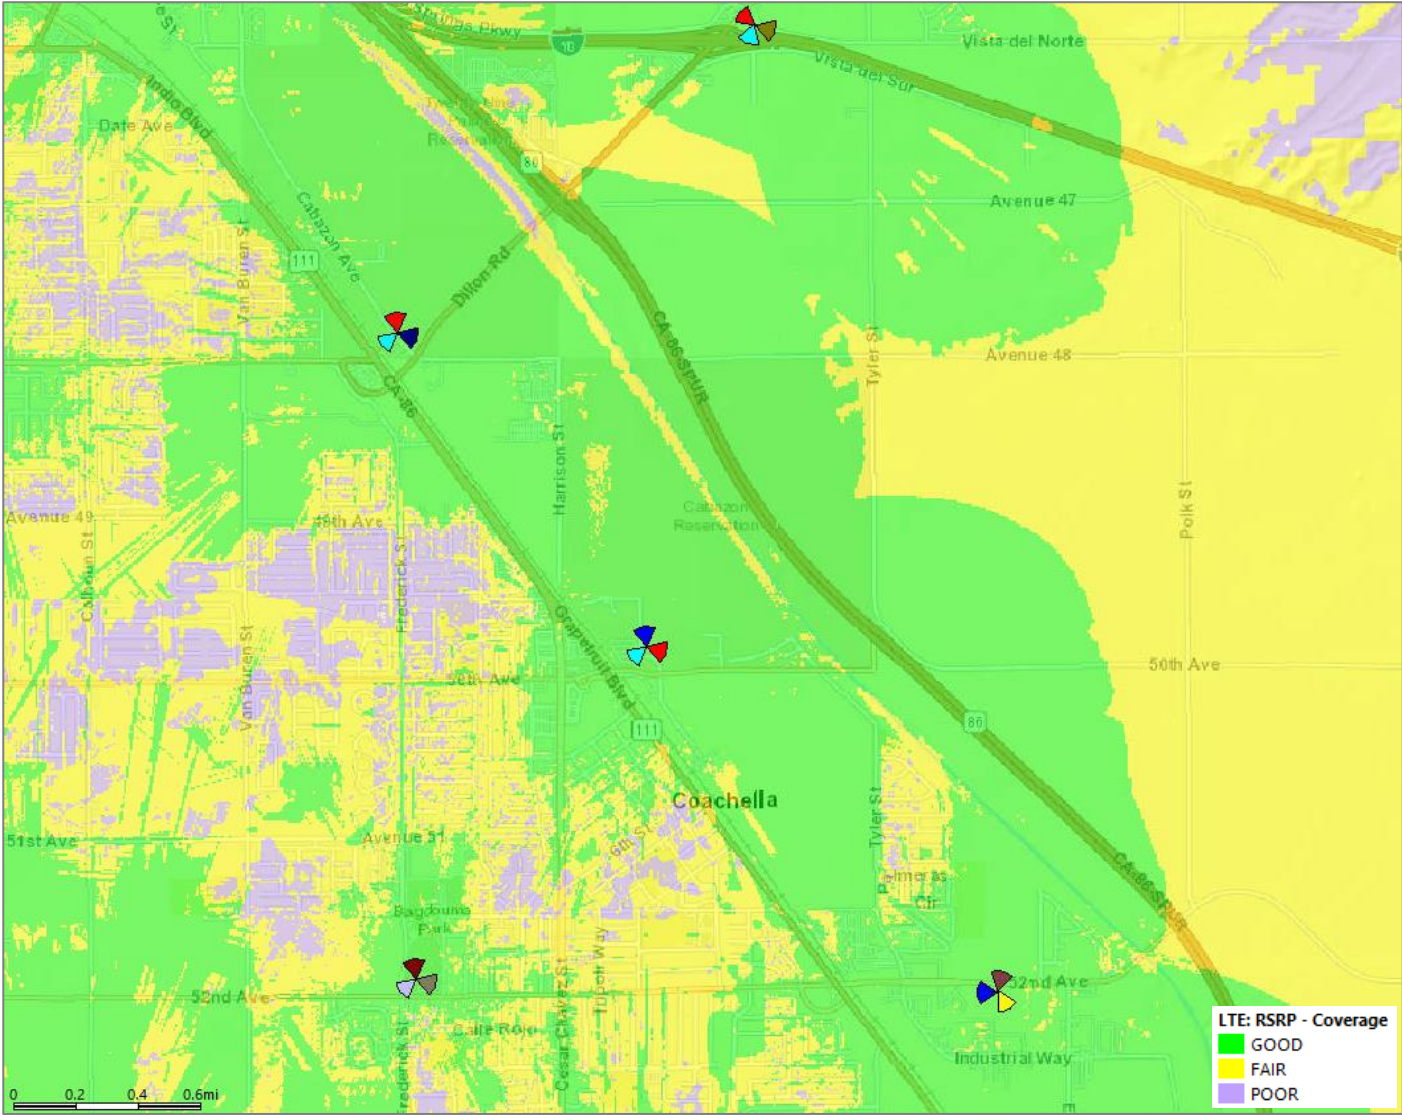

STARFRUIT_RELHR

Propagation Map

September 18, 2025

Map Overview

Verizon Coverage without STARFRUIT_RELHR

Verizon Coverage with STARFRUIT_RELHR at 80' RAD

Verizon Coverage with STARFRUIT_RELHR at 45' RAD

STARFRUIT_RELHR Coverage Only at 80' RAD

STARFRUIT_RELHR Coverage Only at 45' RAD