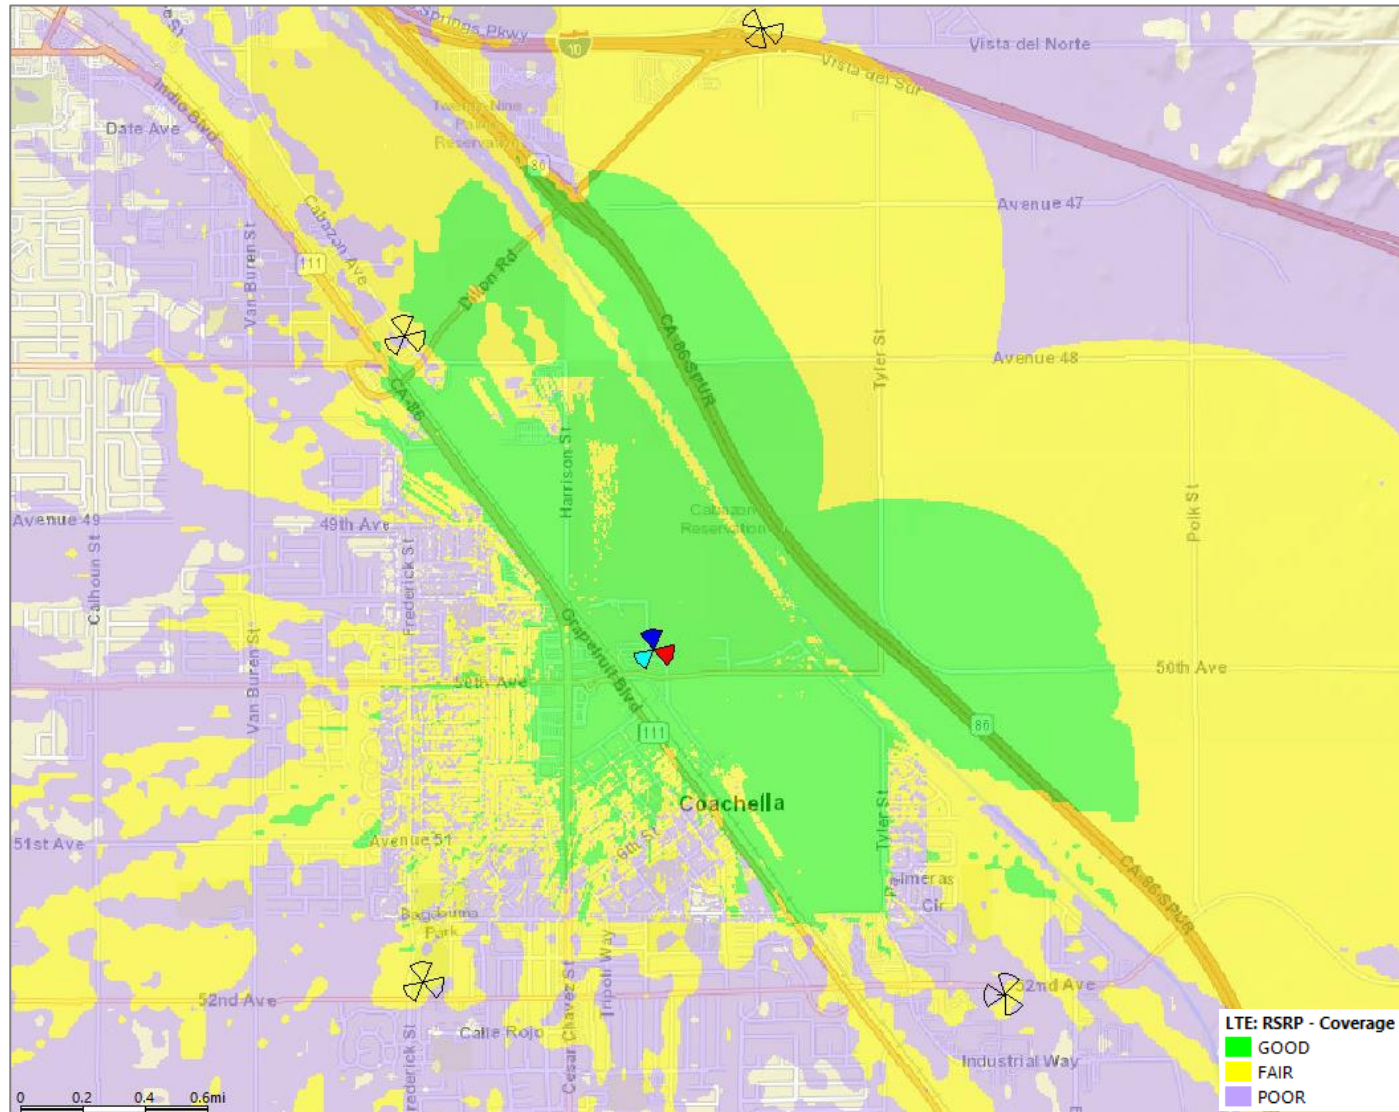

STARFRUIT_RELHR

Propagation Map

September 18, 2025

Map Overview

Verizon Coverage without STARFRUIT_RELHR

Verizon Coverage with STARFRUIT_RELHR at 80' RAD

Verizon Coverage with STARFRUIT_RELHR at 45' RAD

STARFRUIT_RELHR Coverage Only at 80' RAD

STARFRUIT_RELHR Coverage Only at 45' RAD