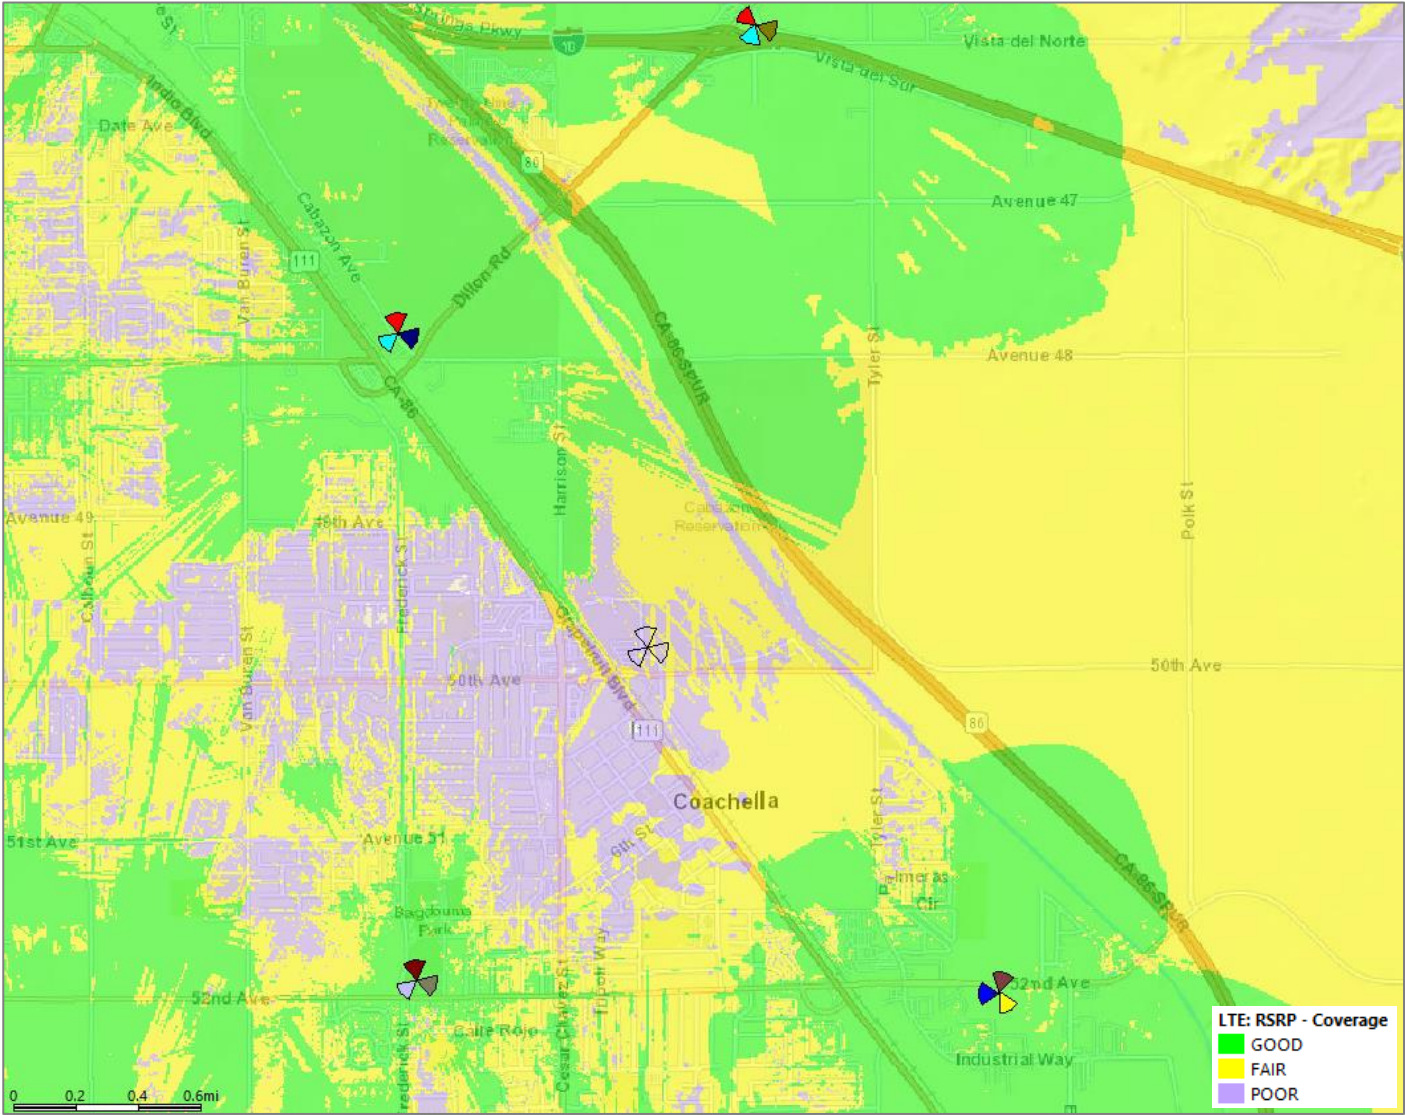

STARFRUIT_RELHR

Propagation Map

September 18, 2025

Map Overview

Verizon Coverage without STARFRUIT_RELHR

Verizon Coverage with STARFRUIT_RELHR at 80' RAD

Verizon Coverage with STARFRUIT_RELHR at 45' RAD

STARFRUIT_RELHR Coverage Only at 80' RAD

STARFRUIT_RELHR Coverage Only at 45' RAD