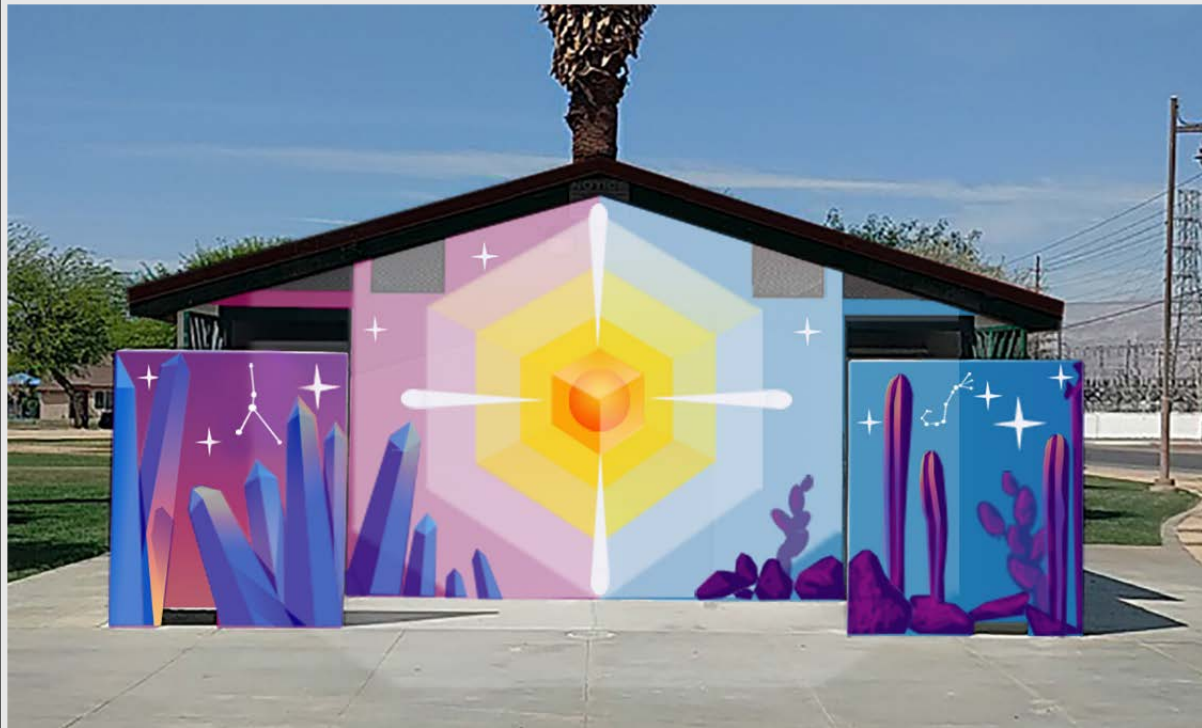

COACHELLA PLANNING COMMISSION MEETING

May 19, 2021

Dateland Park Art Mural Installation

- Applicant – Raices Culturals
- Artist – Aaron Hansen
- Project Location – Dateland Park – 51805 Shady Lane
- Art Description – The mural is designed for the 3 sides of the restroom building and is composed of brightly painted images detailing a cosmic fantasy landscape. Mr. Hansen's design influence for this artwork are based on Dreams, Oneness, Interconnectedness, Peace, Wisdom, Nature, Utopia, Fantasy, Dessert, Universal Love, and Beauty.

Request Amount

- Ms. Mary Pohla, local art philanthropist, donated \$10,000 for this specific project in order to install a public art mural installation at Dateland Park. These funds were provided last year for this project; however, due to the COVID-19 pandemic this project was delayed.
- The overall budget for this project is \$11,000 with \$10,000 coming from the above private donation and \$1,000 from the Art in Public Places program
- Request Amount - \$1,000 with the requirement that high end, premium paint be utilized for the mural.

Dateland Park Art Mural Installation

Dateland Park Art Mural Installation

Before

After

Dateland Park Art Mural Installation

Dateland Park Art Mural Installation

Questions/Comments