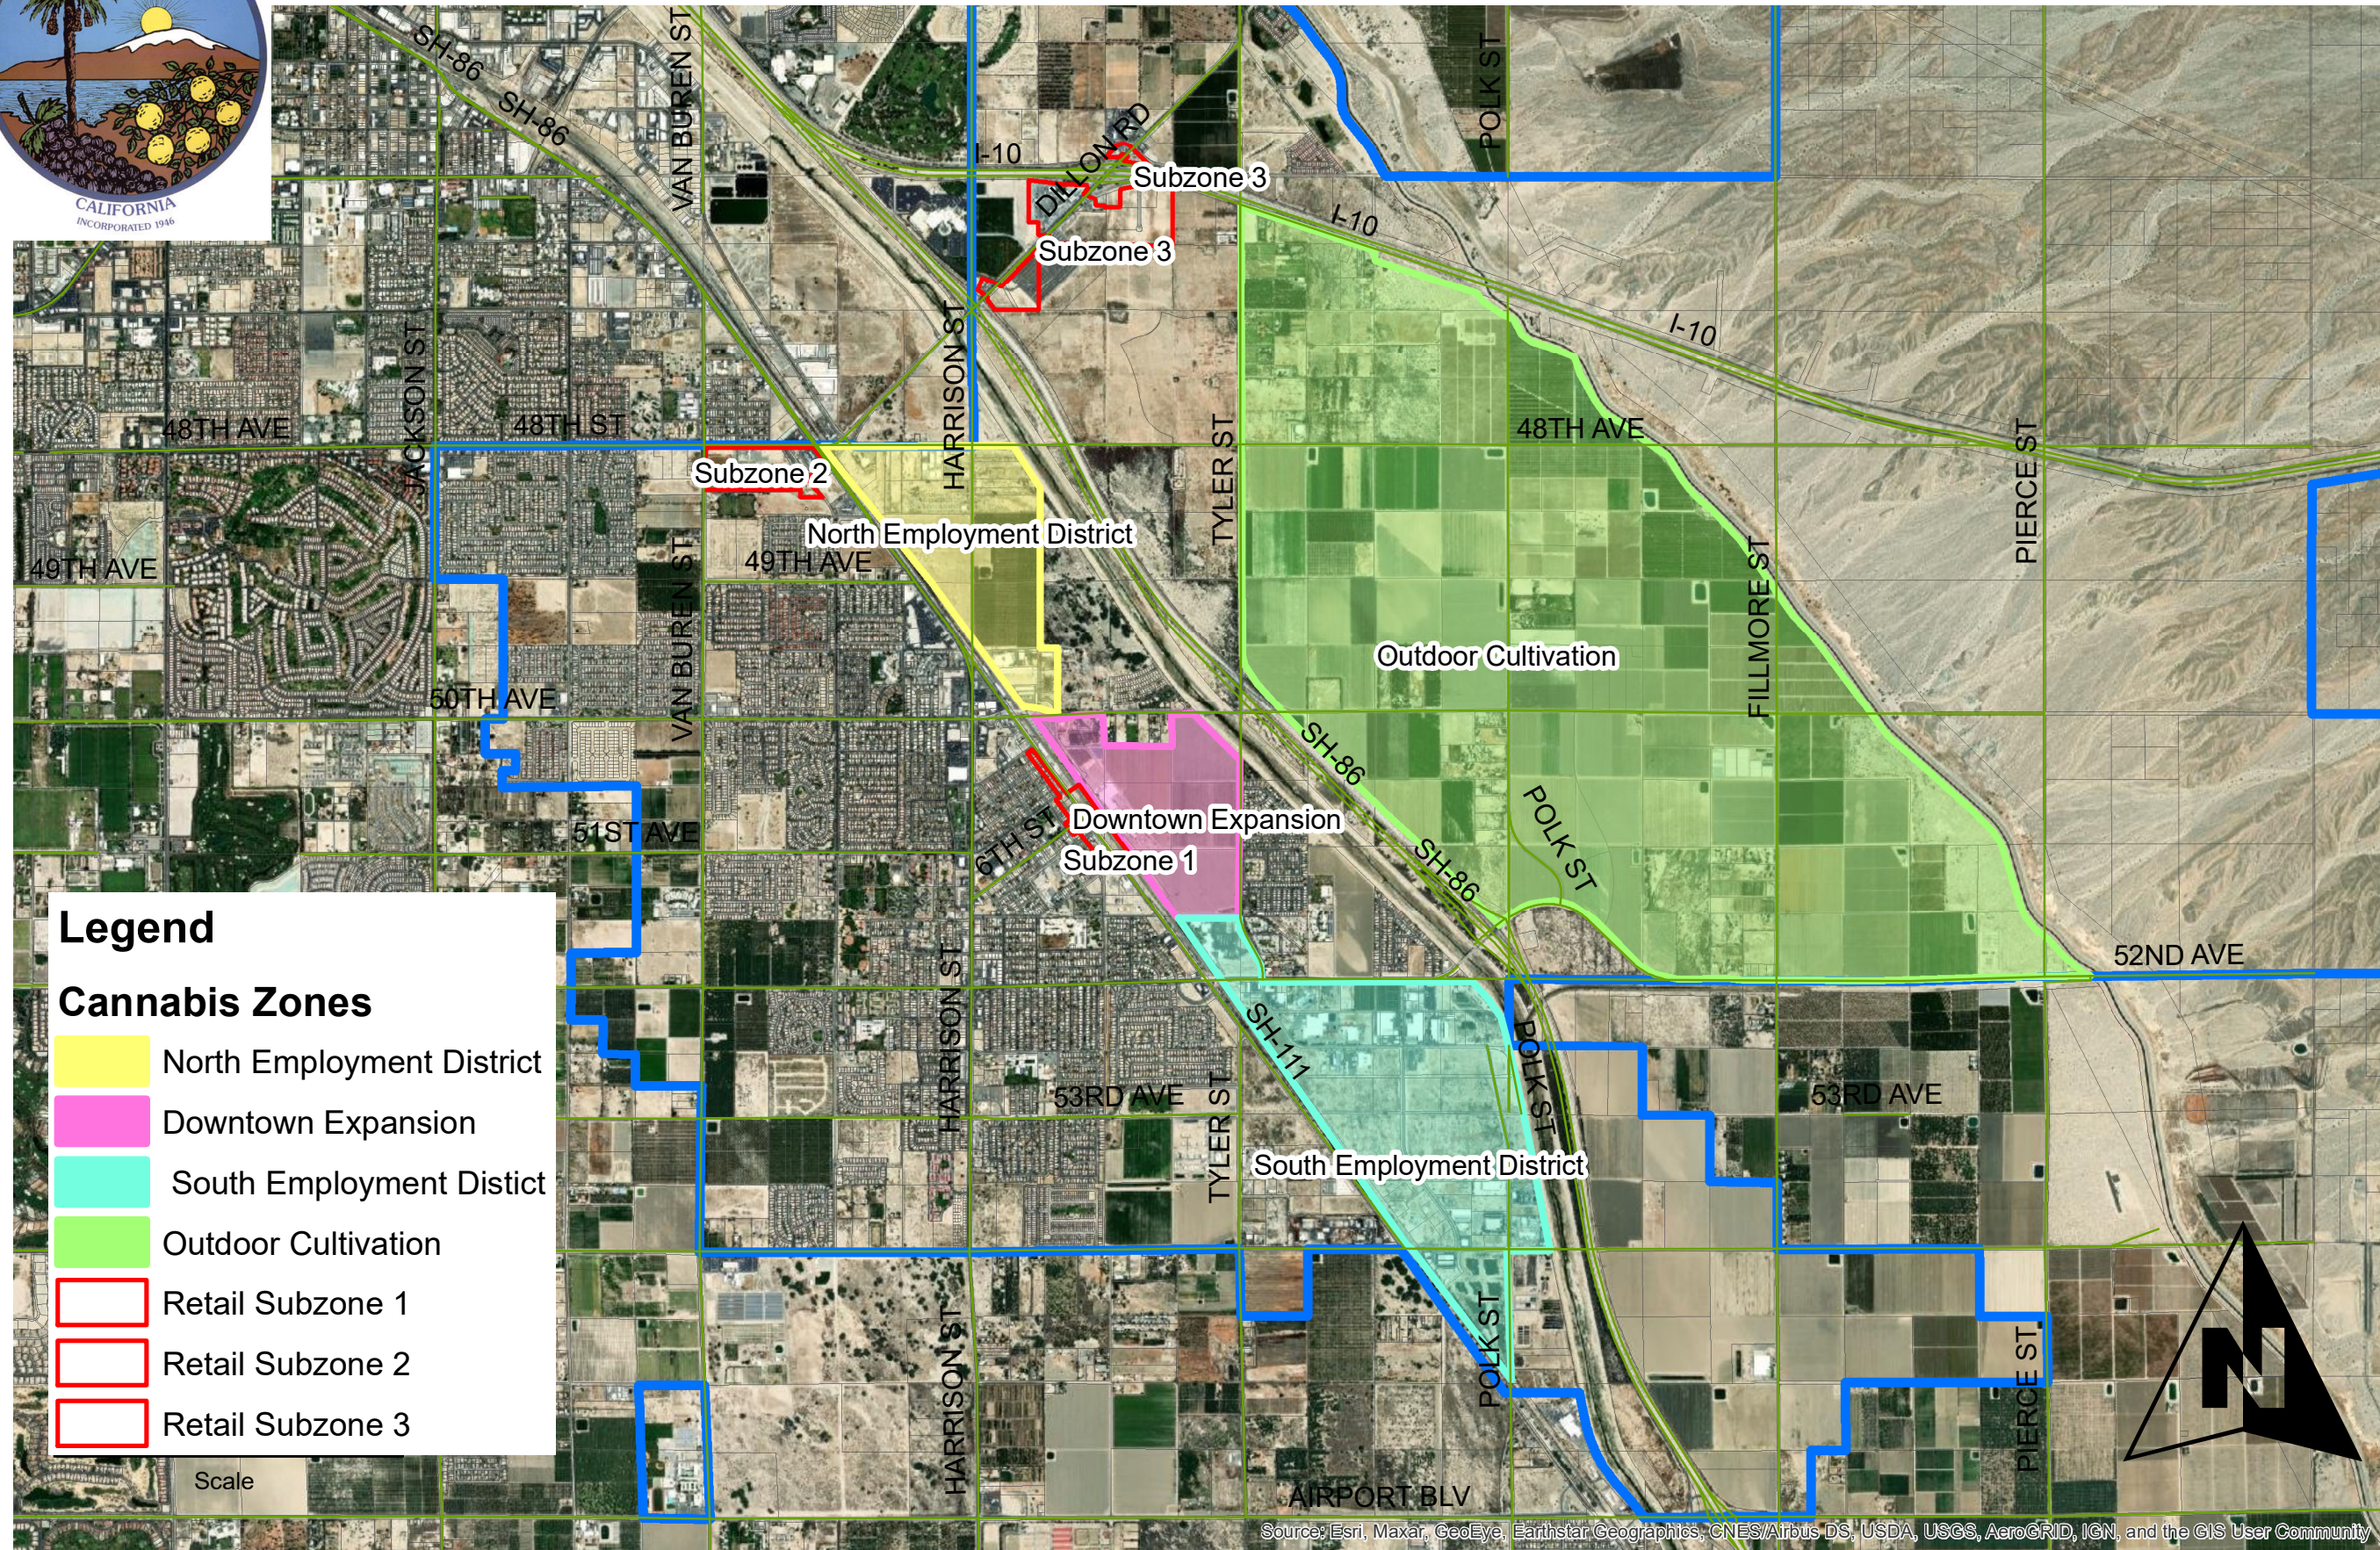

Coachella Cannabis Business Program

Legend

Cannabis Zones

- North Employment District
- Downtown Expansion
- South Employment District
- Outdoor Cultivation
- Retail Subzone 1
- Retail Subzone 2
- Retail Subzone 3

Scale

Source: Esri, Maxar, GeoEye, Earthstar Geographics, CNES/Airbus DS, USDA, USGS, AeroGRID, IGN, and the GIS User Community