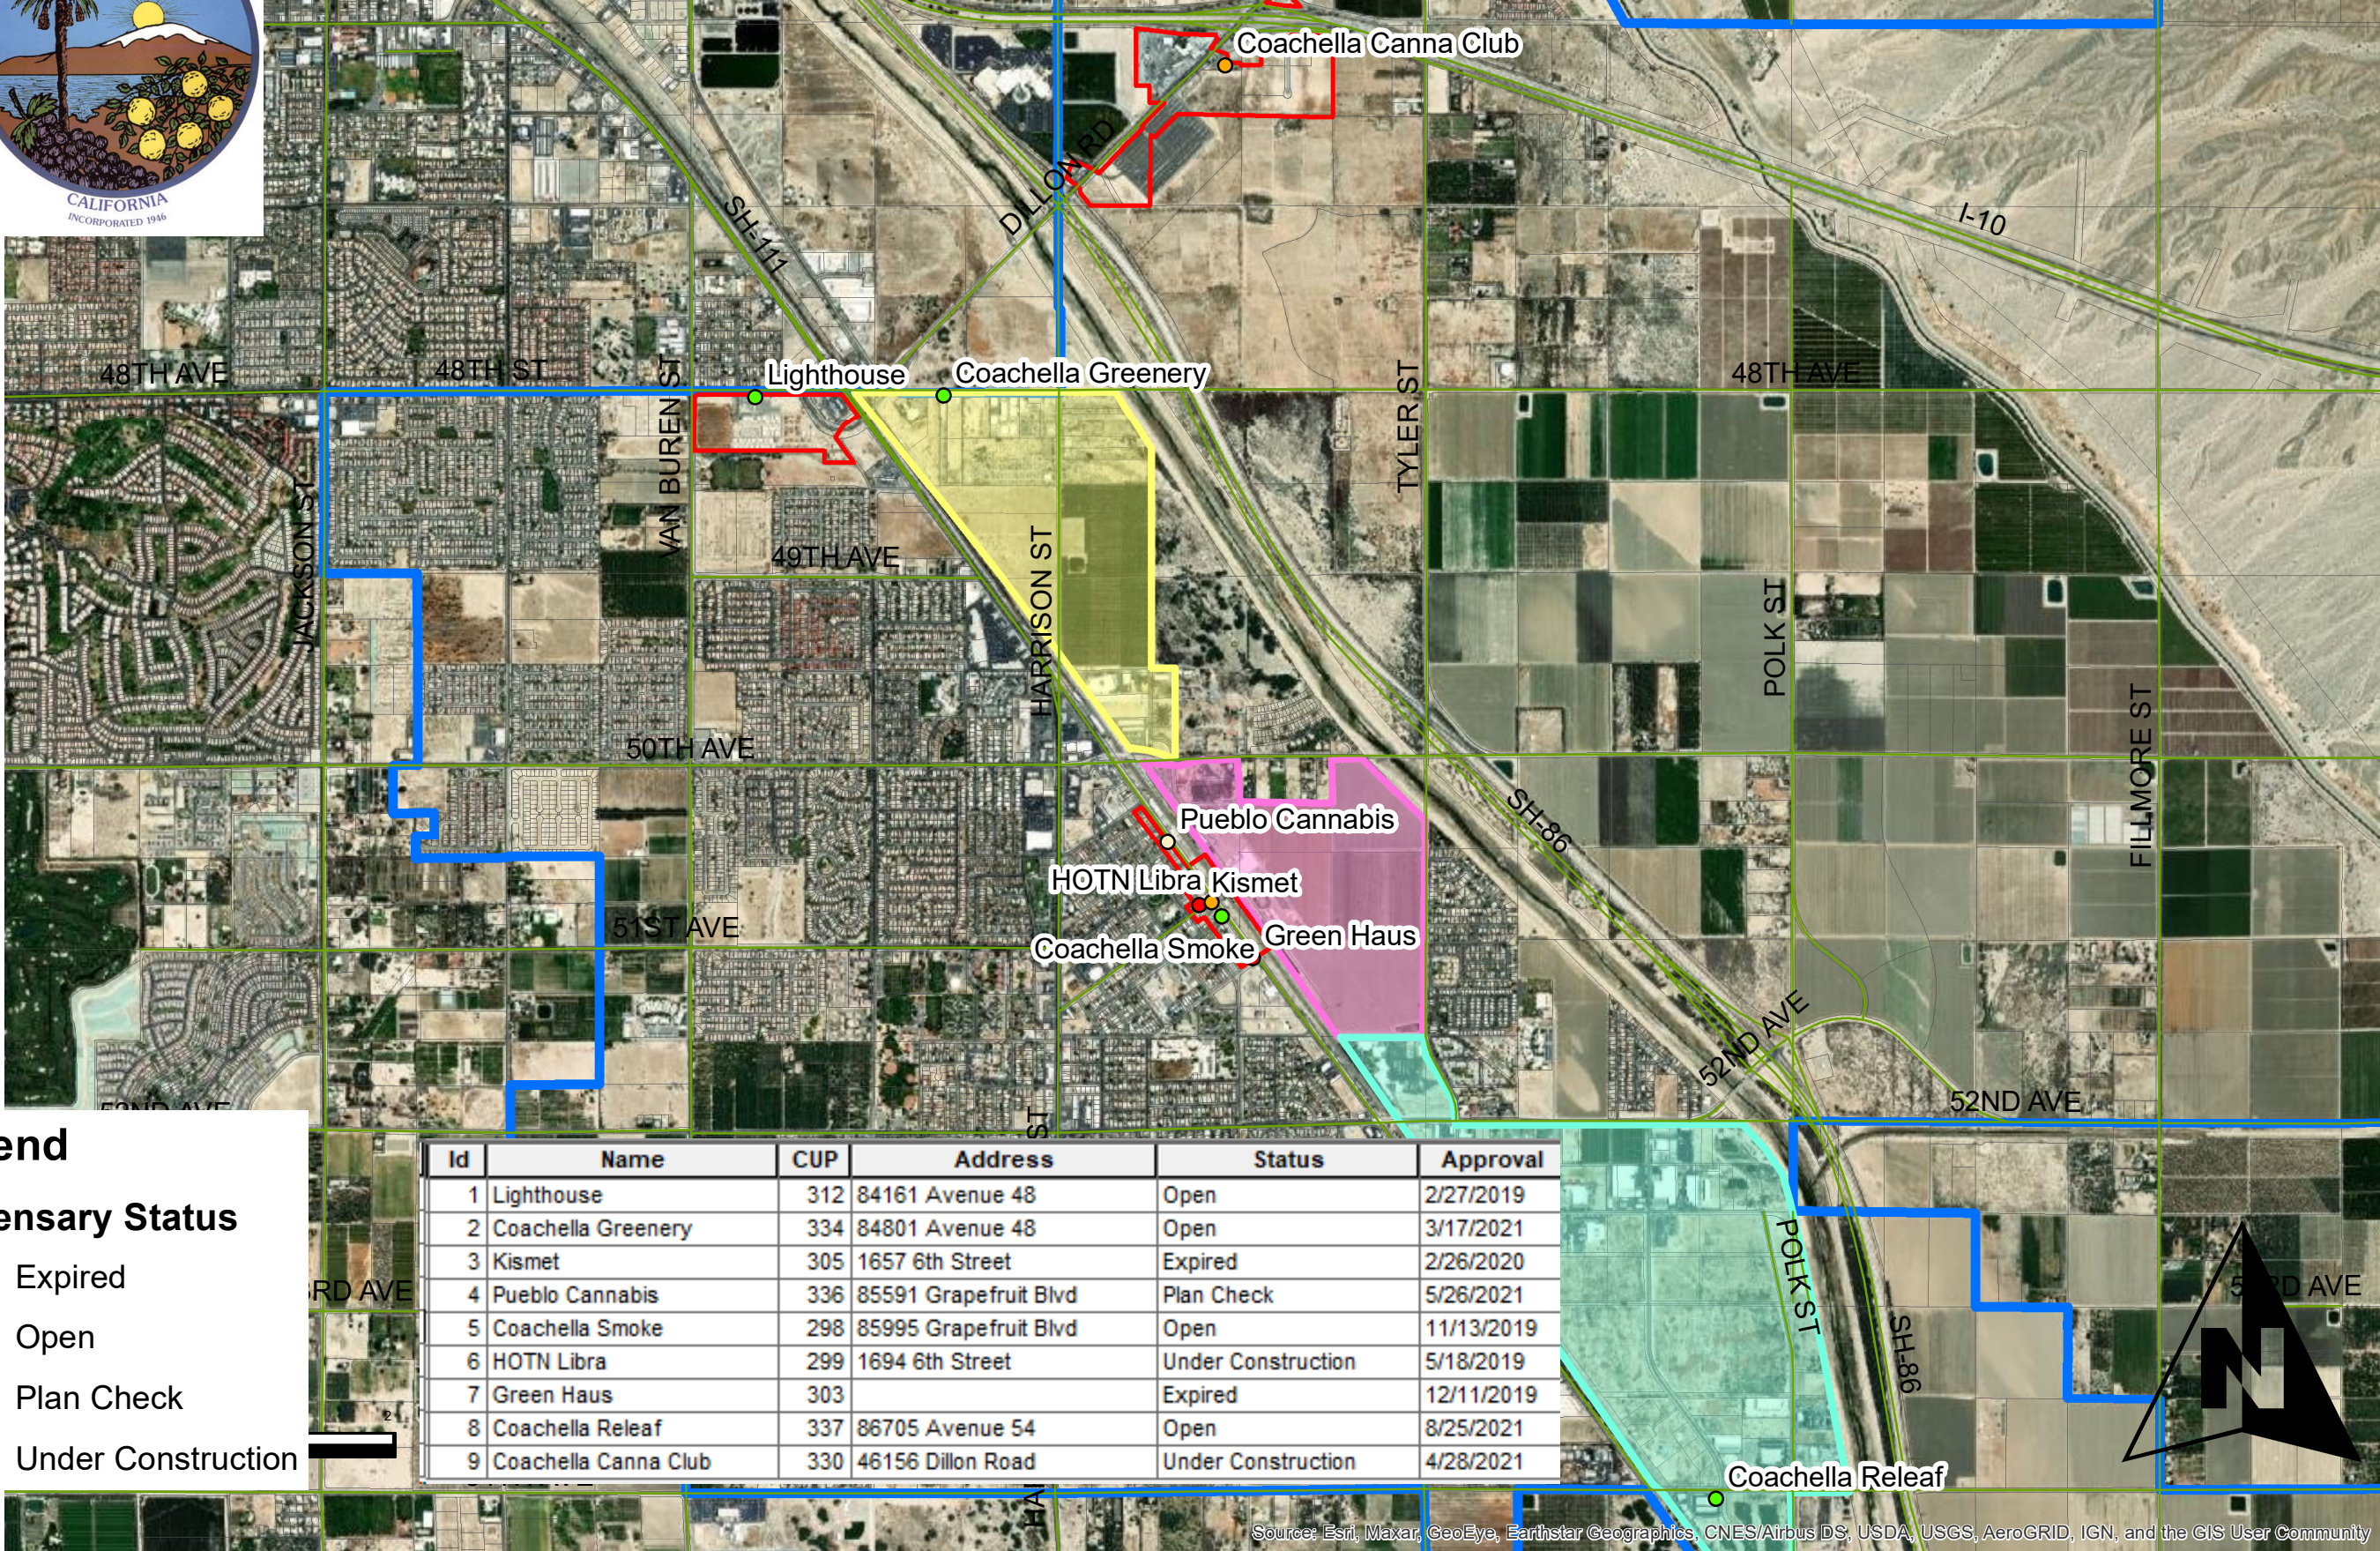

Coachella Cannabis Dispensary Locations

Legend

Dispensary Status

- Expired
- Open
- Plan Check
- Under Construction

Id	Name	CUP	Address	Status	Approval
1	Lighthouse	312	84161 Avenue 48	Open	2/27/2019
2	Coachella Greenery	334	84801 Avenue 48	Open	3/17/2021
3	Kismet	305	1657 6th Street	Expired	2/26/2020
4	Pueblo Cannabis	336	85591 Grapefruit Blvd	Plan Check	5/26/2021
5	Coachella Smoke	298	85995 Grapefruit Blvd	Open	11/13/2019
6	HOTN Libra	299	1694 6th Street	Under Construction	5/18/2019
7	Green Haus	303		Expired	12/11/2019
8	Coachella Releaf	337	86705 Avenue 54	Open	8/25/2021
9	Coachella Canna Club	330	46156 Dillon Road	Under Construction	4/28/2021

Source: Esri, Maxar, GeoEye, Earthstar Geographics, CNES/Airbus DS, USDA, USGS, AeroGRID, IGN, and the GIS User Community