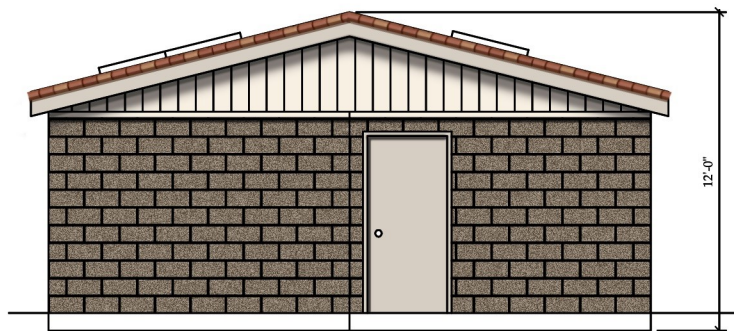

- 

 STUCCO 1:
 SHERWIN WILLIAMS
 SW 7562
 ROMAN COLUMN
- 

 STUCCO 2:
 SHERWIN WILLIAMS
 SW 7632 MODERN GRAY
- 

 STUCCO 3:
 SHERWIN WILLIAMS
 SW 9522
 Meander
- 

 STUCCO 4:
 SHERWIN WILLIAMS
 SW 0038
 LIBRARY PEWTWER
- 

 WINDOW & DOOR TRIM:
 SHERWIN WILLIAMS
 SW 7514
 FOOTHILLS
- 

 SHUTTERS & FASCIA:
 SHERWIN WILLIAMS
 SW 2802 ROCKWOOD RED
- 

 FABRIC AWNINGS:
 MATCH SW2802
 ROCKWOOD RED
- 

 METAL RAILINGS & ACCENTS:
 BLACK
- 

 CONCRETE ROOFING:
 BORAL
 BARCELONA
 TERRA COTTA FLASHED

COACHELLA TRANSIT CENTER, PLAN 'E'