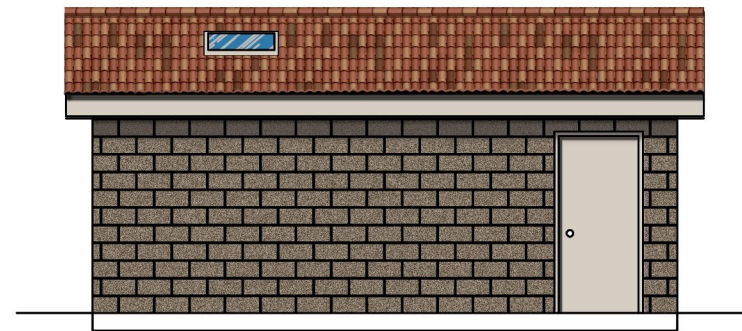

- 

 STUCCO 1:
 SHERWIN WILLIAMS
 SW 7562
 ROMAN COLUMN
- 

 STUCCO 2:
 SHERWIN WILLIAMS
 SW 7632 MODERN GRAY
- 

 STUCCO 3:
 SHERWIN WILLIAMS
 SW 9522
 Meander
- 

 STUCCO 4:
 SHERWIN WILLIAMS
 SW 0038
 LIBRARY PEWTWER
- 

 WINDOW & DOOR TRIM:
 SHERWIN WILLIAMS
 SW 7514
 FOOTHILLS
- 

 SHUTTERS & FASCIA:
 SHERWIN WILLIAMS
 SW 2802 ROCKWOOD RED
- 

 FABRIC AWNINGS:
 MATCH SW2802
 ROCKWOOD RED
- 

 METAL RAILINGS & ACCENTS:
 BLACK
- 

 CONCRETE ROOFING:
 BORAL
 BARCELONA
 TERRA COTTA FLASHED

COACHELLA TRANSIT CENTER, PLAN 'E'