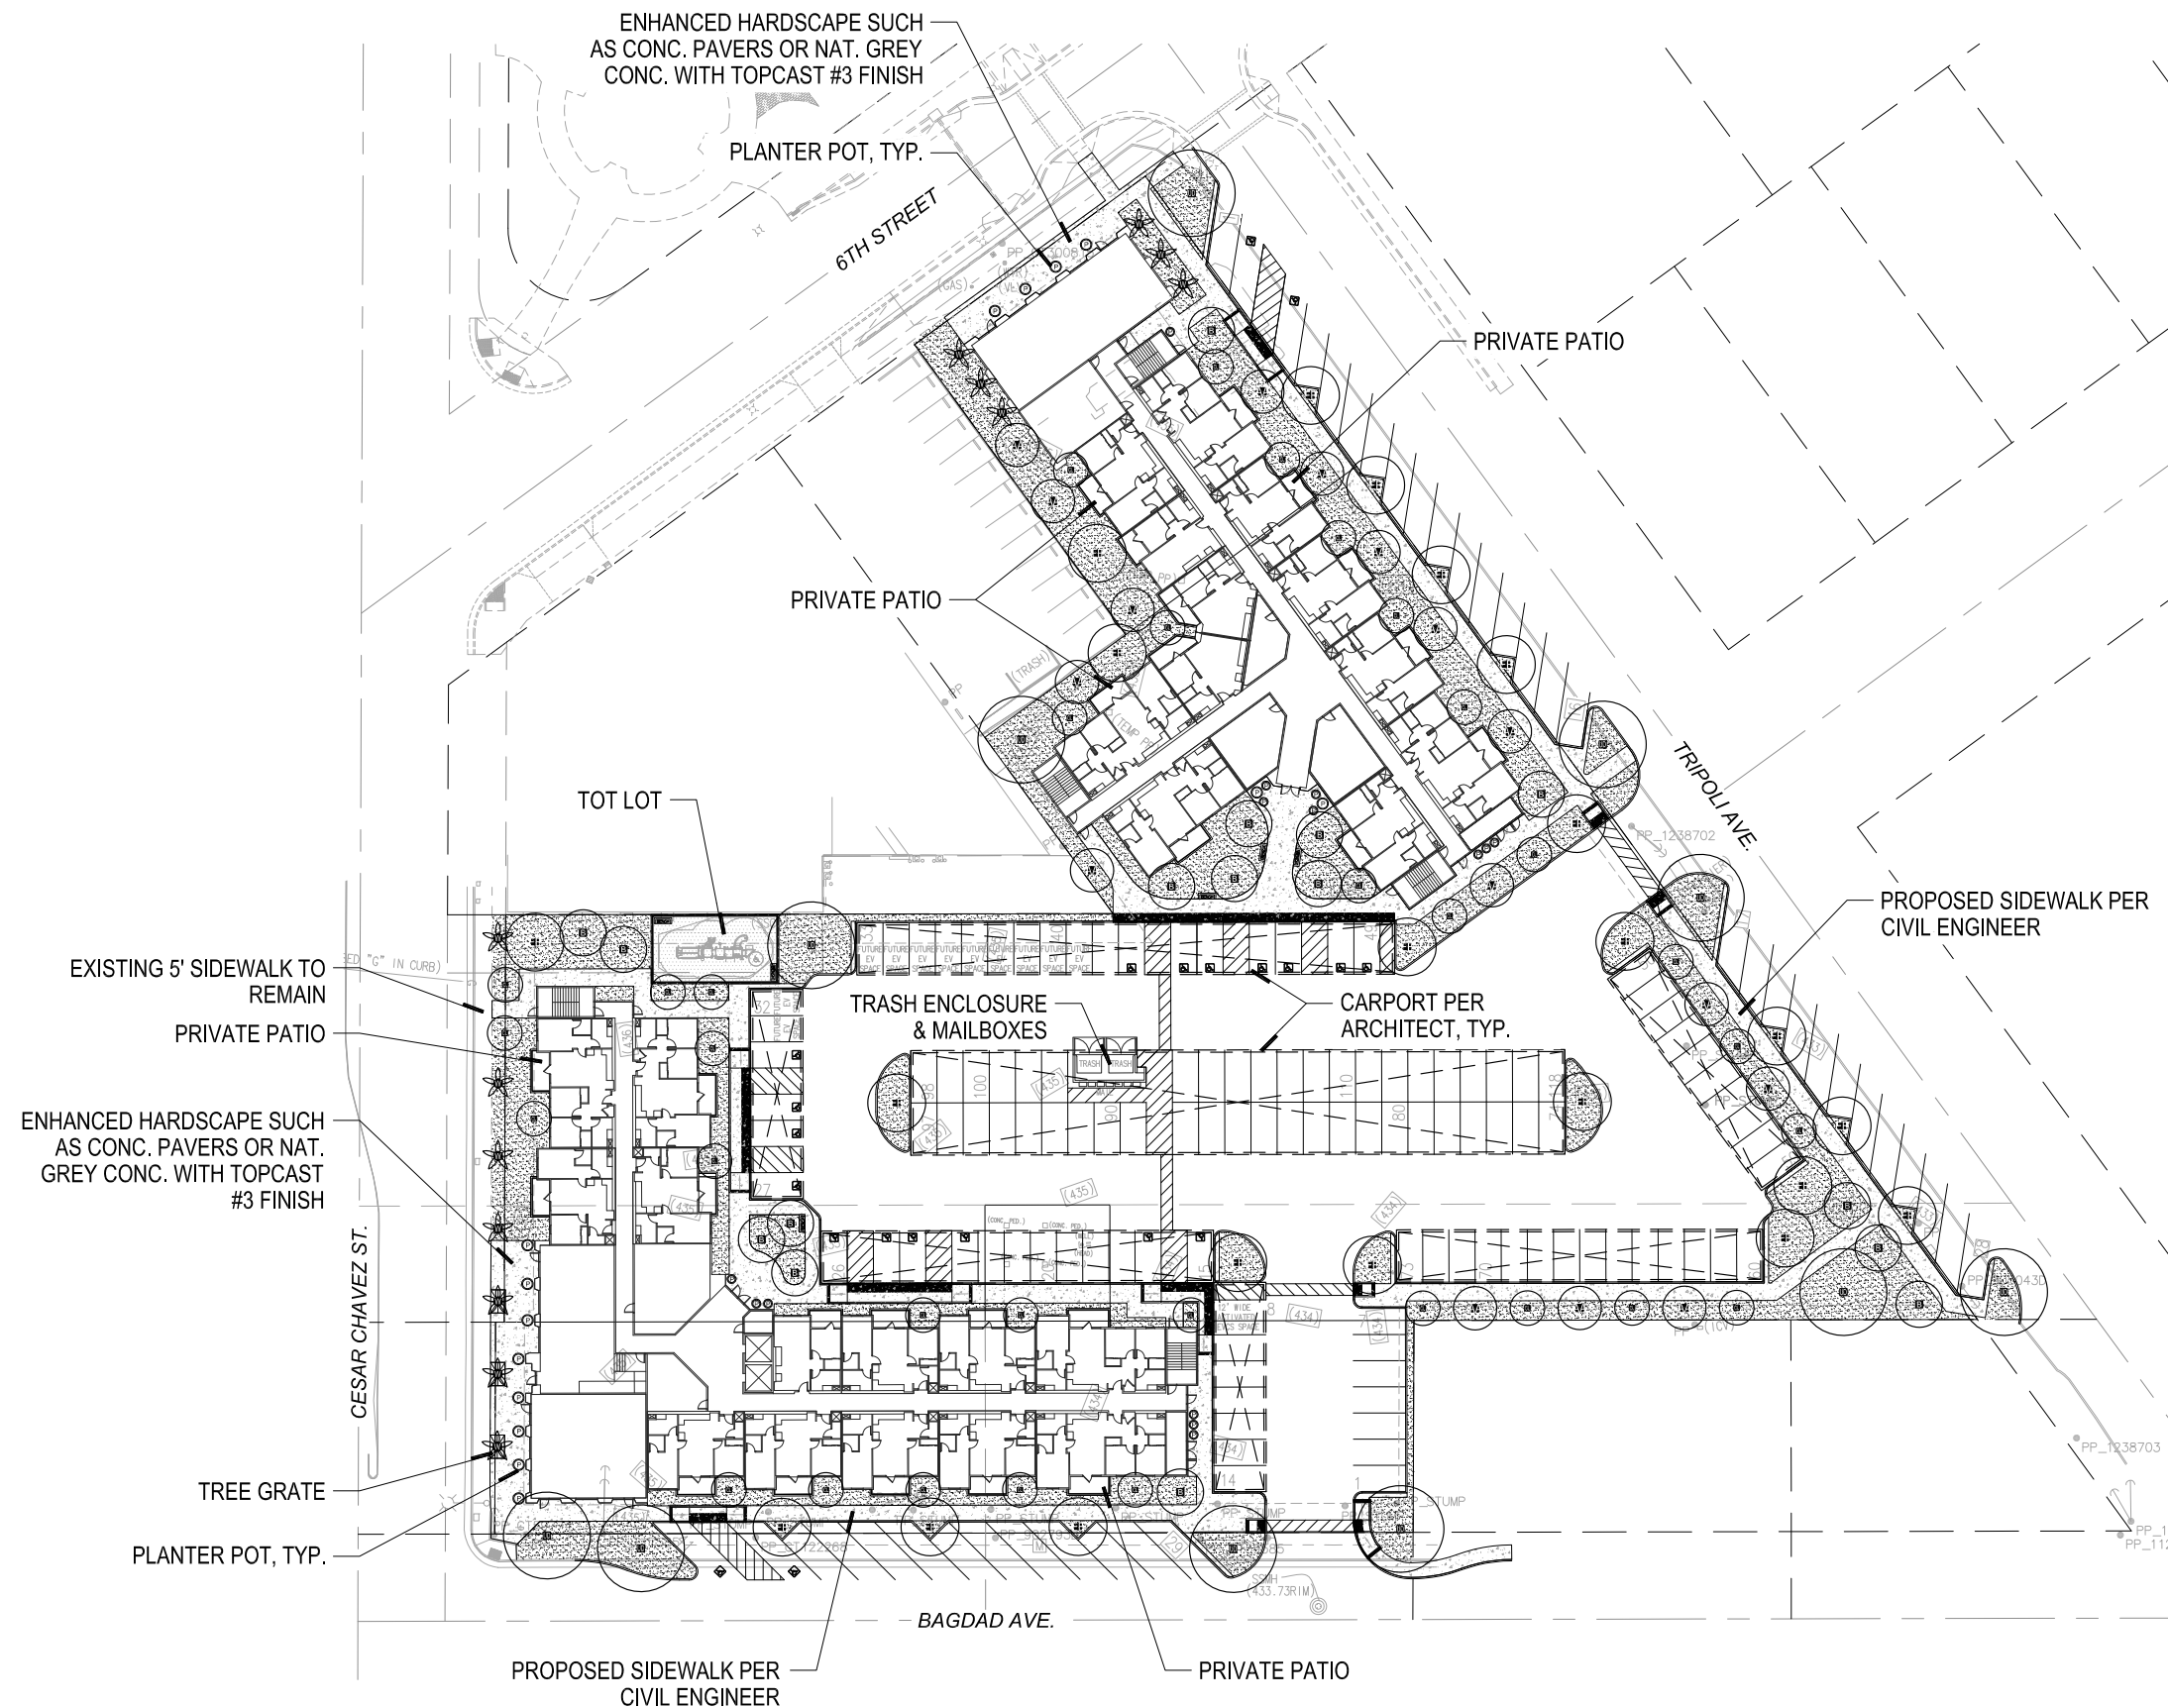

## PLANT SCHEDULE

TREES	BOTANICAL NAME	COMMON NAME	SIZE	WUCOLS
	ACACIA ANEURA	MULGA	24"BOX	L
	BAUHINIA X BLAKEANA	HONG KONG ORCHID TREE	24"BOX	M
	CHILOPSIS L. 'TIMELESS BEAUTY'	DESERT WILLOW	24"BOX	VL
	EBENOPSIS EBANO	TEXAS EBONY	24" BOX	L
	ULMUS PARVIFOLIA 'DRAKE'	DRAKE ELM	24"BOX	M
PALM TREES	BOTANICAL NAME	COMMON NAME	SIZE	WUCOLS
	WASHINGTONIA FILIFERA	CALIFORNIA FAN PALM	16' BTH	M
SHRUBS	BOTANICAL NAME	COMMON NAME	SIZE	WUCOLS
	ACACIA REDOLENS	BANK CATCLAW	5 GAL	VL
	BOUGAINVILLEA X 'OCHLA-LA'	OCHLA-LA BOUGAINVILLEA	5 GAL	L
	LEUCOPHYLLUM F. 'COMPACTA'	COMPACT TEXAS RANGER	5 GAL	L
	SALVIA LEUCANTHA	MEXICAN BUSH SAGE	5 GAL	L
GRASSES/GRASS-LIKE PLANTS	BOTANICAL NAME	COMMON NAME	SIZE	WUCOLS
	PENNISETUM S. CUPREUM	FOUNTAIN GRASS	5 GAL	L
SUCCULENTS	BOTANICAL NAME	COMMON NAME	SIZE	WUCOLS
	AGAVE DESMETTIANA	DWARF CENTURY PLANT	5 GAL	L
	AGAVE X 'BLUE FLAME'	BLUE FLAME AGAVE	5 GAL	L
	CALANDRINA SPECTABILIS	PINK CALANDRINA	1 GAL	L
	DASYLIRION LONGISSIMUM	TOOTHLESS DESERT SPOON	5 GAL	VL
	HESPERALOE PARVIFLORA	RED YUCCA	5 GAL	VL
GROUND COVERS	BOTANICAL NAME	COMMON NAME	SIZE	WUCOLS
		DECOMPOSED GRANITE	SQ. FT.	