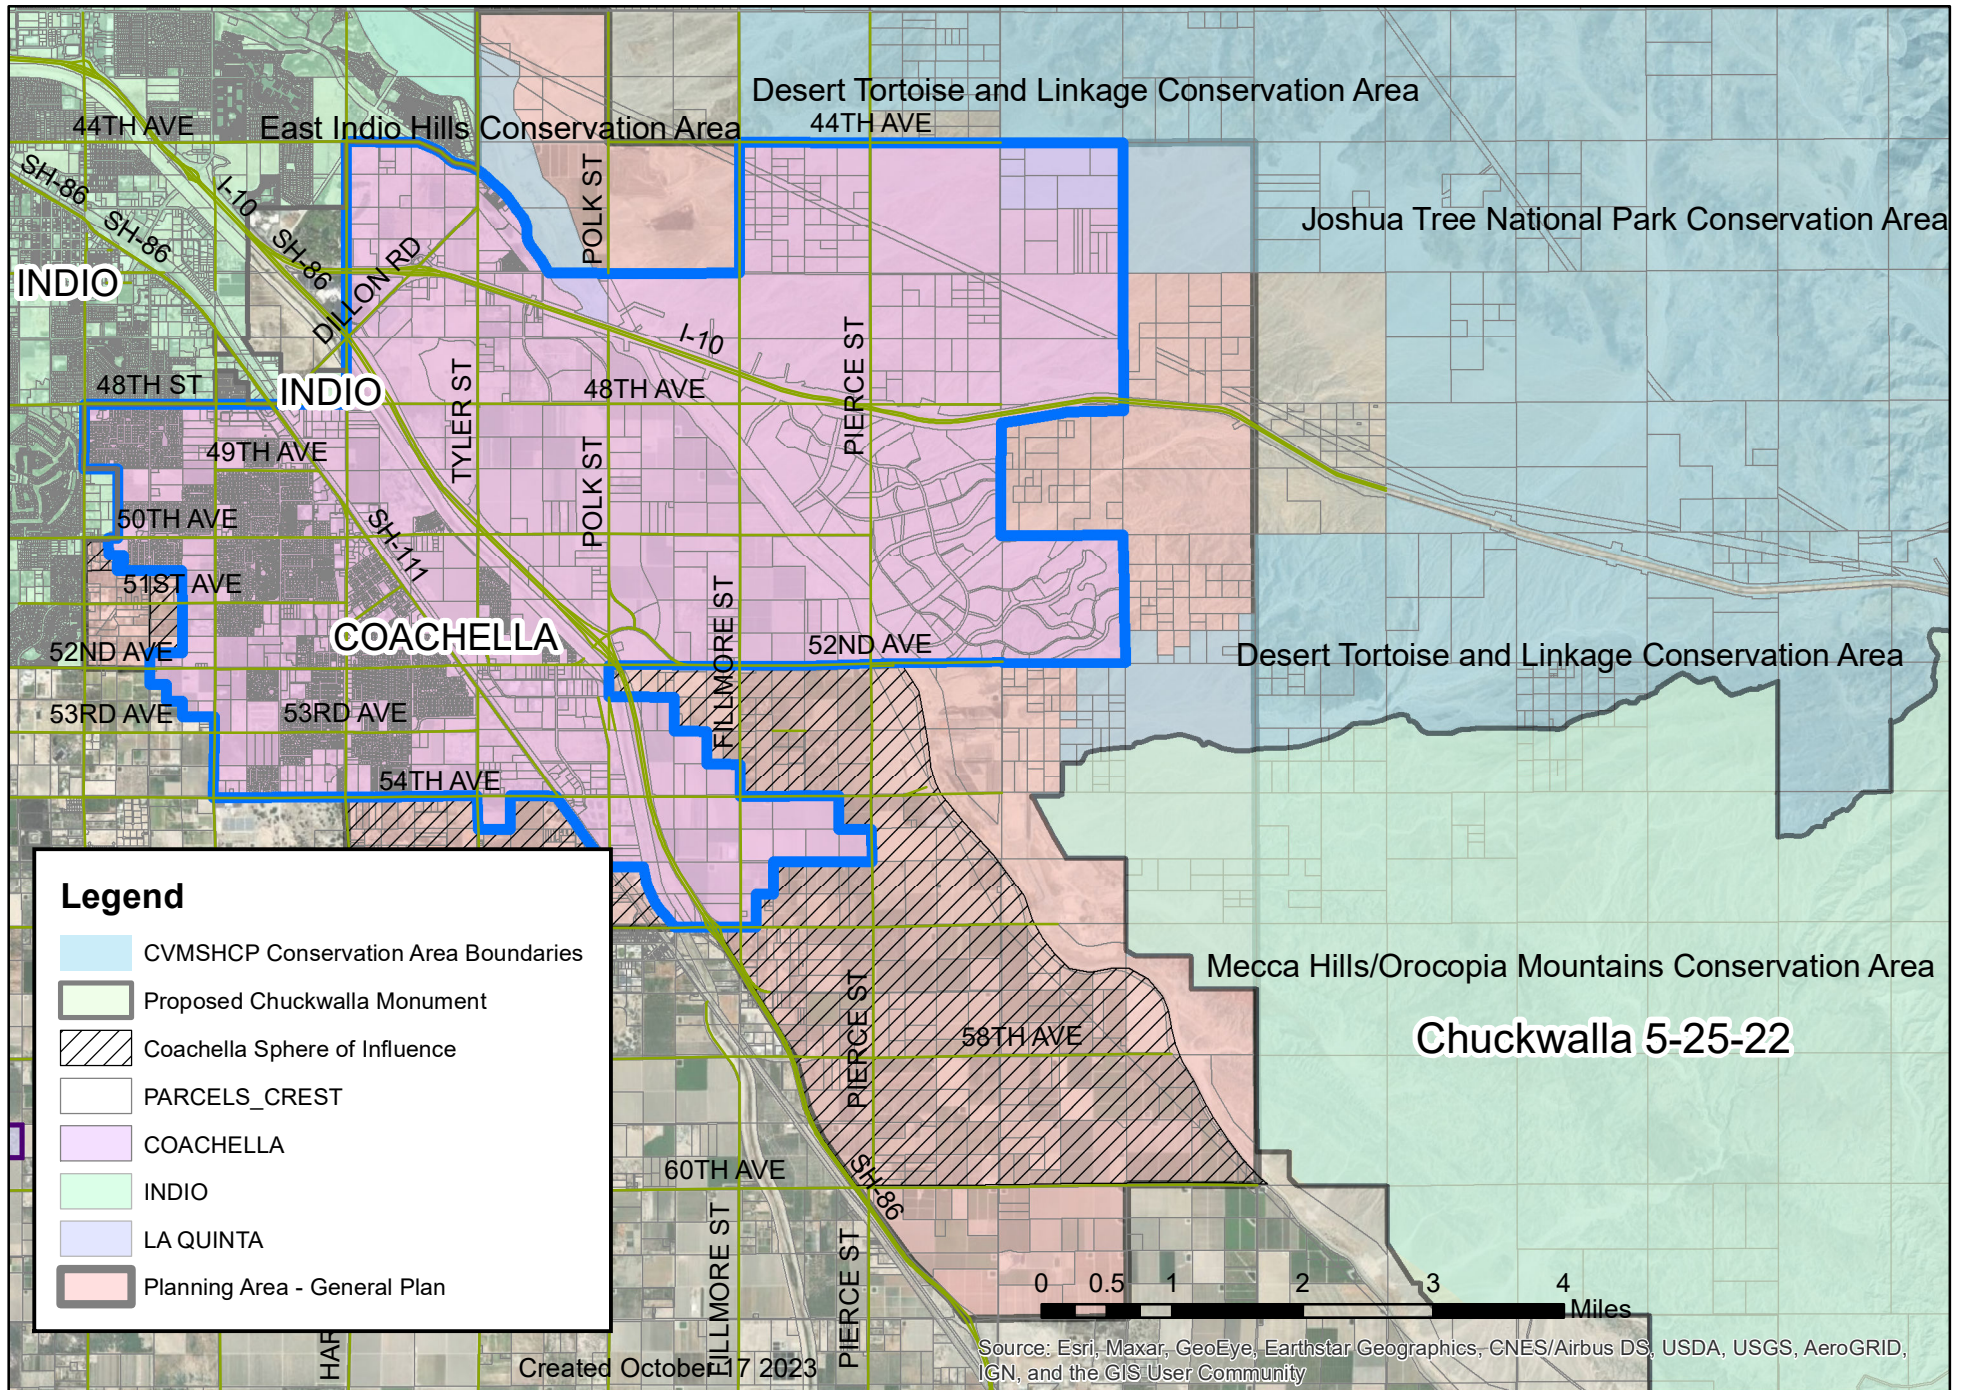

City of Coachella and Proposed Chuckwalla National Monument Map

Legend

- CVMSHCP Conservation Area Boundaries
- Proposed Chuckwalla Monument
- Coachella Sphere of Influence
- PARCELS_CREST
- COACHELLA
- INDIO
- LA QUINTA
- Planning Area - General Plan

Source: Esri, Maxar, GeoEye, Earthstar Geographics, CNES/Airbus DS, USDA, USGS, AeroGRID, IGN, and the GIS User Community

Created October 17 2023

Chuckwalla 5-25-22